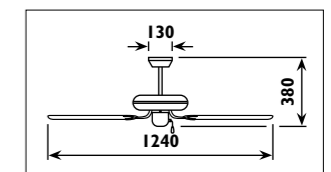

JX12

WHITE AVAILABLE IN A 3PACK

JX01A Metal body, opal glass shade with plastic blades														
JX17 Metal body with wooden blades and glass shade														
Code	Class	IP	QC	Lamp/s	Feature/s				Switch control	Remote control	Colour/s			
				Base R7s Q1 78mm	3 Speed	Dual cycle (forward/ reverse)	Adjusts for sloped ceiling	(Surface mount) (mm) Included	(For speed control & dimming) Available on request	Satin chrome body Satin silver blades White glass	Satin titanium body Satin titanium blades White glass	Satin chrome body Wooden blades White glass	White body White blades White glass	
JX01A	I	20	21	1 x 60w	.	.	.		Included		.		.	
JX17	I	20	21	1 x 60w	.	.	.	114 x 65		.		.	.	

JX09 Metal body, opal glass shade with wooden reversible blades																
JX12 Metal body and blades with plastic cup																
Code	Class	IP	QC	Lamp/s	Max	Feature/s				Switch control	Remote control	Colour/s				
				Base E27		3 Speed	5 Speed	Dual cycle (forward/ reverse)	Adjusts for sloped ceiling	(Surface mount) (mm) Included	Available on request	Satin silver body Satin silver/ Black blades White glass	White	Black	Chrome	Satin chrome
JX09	I	20	21	2 x 60w	Gen	.	.	.	.		.	.	.	.	.	.
JX12	I	20	21			.	.			132 x 90		.	.	.	.	.