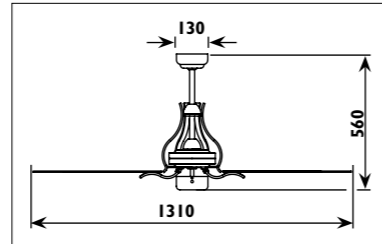

80W Motor

JX04

52W Motor

60W Motor

60W Motor

Wooden body with wooden blades						
Code	Class	IP	QC	Feature/s		Colour/s
				3 Speed	Adjusts for sloped ceiling	Antique brown body Dark wood blades
JX04	I	20	21	•	•	•
JX05	I	20	21	•	•	•

Metal body with wooden blades										
Code	Class	IP	QC	Lamp/s		Feature/s		Remote control (included)	Colour/s	
				Base	Max	3 Speed	Adjusts for sloped ceiling		Chrome	Satin nickel
JX0004RB	I	20	21	E27	2 x 60w	•	•	•	•	•
JX0005SN	I	20	21	E27	2 x 60w	•	•	•	•	•