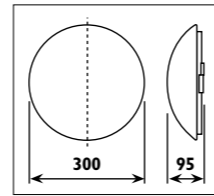

JM22A

Metal body with plain plastic shade							
Code	Class	IP	QC	Base G10q	Lamp/s Max	Ballast included (electronic)	Colour/s White
JM22A	I	20	21	Circline T5	22w	•	•
JM32A	I	20	21	Circline T5	32w	•	•
JM40A	I	20	21	Circline T5	40w	•	•

Metal body with star-mould plastic shade							
Code	Class	IP	QC	Base G10q	Lamp/s Max	Ballast included (electronic)	Colour/s White
JM22S	I	20	21	Circline T5	22w	•	•
JM32S	I	20	21	Circline T5	32w	•	•
JM40S	I	20	21	Circline T5	40w	•	•