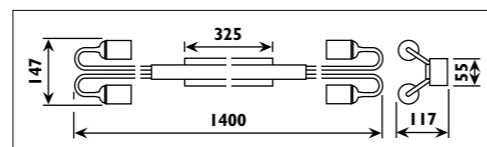

KE01

Metal body							
Code	Class	IP	QC	Base Fluorescent tube T8	Lamp/s Max	Ballast included (electronic)	Colour/s Satin chrome
KE01	I	20	21	G13	4ft 2 x 36w	•	•
KE02	I	20	21	G13	2ft 2 x 18w	•	•

Metal body								
Code	Class	IP	QC	Base Fluorescent tube T5	Lamp/s Max	Ballast included (electronic)	Ballast not dimmable	Colour/s Chrome Satin chrome body
KE03	I	20	31	G5	2 x 54w	•	•	•