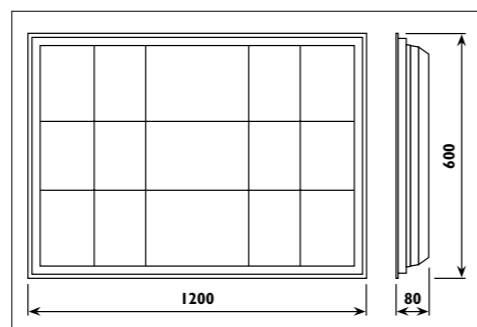

KR22

Cold steel and aluminium body							
Code	Class	IP	QC	Base	Lamp/s Max	Gear included	Colour/s
				Fluorescent tube T8			White body Aluminium reflector
KR20	I	20	31	3 x 18w	G13	•	•
KR22	I	20	31	3 x 36w	G13	•	•

Cold steel and aluminium body							
Code	Class	IP	QC	Base	Lamp/s Max	Gear included	Colour/s
				Fluorescent tube T5			White body Aluminium reflector
KR40E	I	20	31	3 x 14w	G5	•	•
KR46E	I	20	31	3 x 28w	G5	•	•