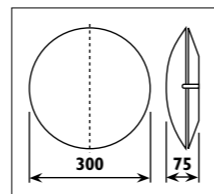

JD12

Metal body with patterned frosted glass shade						
Code	Class	IP	QC	Lamp/s		Colour/s
				Base	Max	
JD12	I	20	21	E27	1 x 60w	•
JD13	I	20	21	E27	2 x 60w	•

Metal body with frosted glass shade						
Code	Class	IP	QC	Lamp/s		Colour/s
				Base	Max	
JD16	I	20	21	E27	1 x 60w	•
JD17	I	20	21	E27	2 x 60w	•