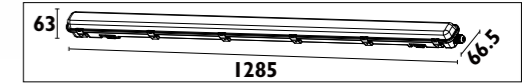

PC Housing					
Code	Class	IP	Lamp/s LED (Factory fitted) 4000K	Lumen 	Colour/s White/clear
LG001	II	65	20w	1 800	•
LG002	II	65	40w	3 600	•
LG003	II	65	50w	4 500	•

KKB62

Polycarbonate body and diffuser						
Code	Class	IP	QC	Lamp/s		Colour/s White
				Base LED tube T8	Max	
KKB60	II	65	34	G13	1 x 9w	•
KKB61	II	65	34	G13	2 x 9w	•
KKB62	II	65	34	G13	1 x 18w	•
KKB63	II	65	34	G13	2 x 18w	•
KKB64	II	65	34	G13	1 x 24w	•
KKB65	II	65	34	G13	2 x 24w	•

EMPTY BODIES ONLY.