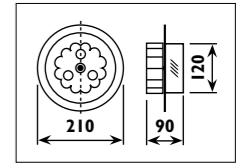

Metal body with crystal droplets							
Code	Class	IP	QC	Lamp/s		Colour/s	
				Base	Max	Transformer included (not dimmable)	Chrome body Clear crystal
JH124	I	20	20	G4	24 x 20w	•	•

JH115 / DUFF

JH115

JD38 / ROMA ROUND