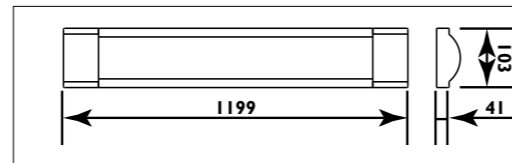

KBL0002

Aluminium body and plastic lens						
Code	Class	IP	QC	Lamp/s	Lumen	Colour/s
				LED (Factory fitted) 4000K	1700	White
KBL0001	I	20	31	20w	1700	•
KBL0002	I	20	31	38w	3300	•

Aluminium body								
Code	Class	IP	QC	Lamp/s	Lighting effects	Lumen	Colour/s	
				LED (Factory fitted) 2500K-6000K	Dimmable	RGB	900	White
LBT004	II	20	22	18w	•	•	900	•
LBT005	II	20	22	24w	•	•	1200	•