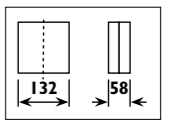

JD77

Metal body with frosted bayonet lock-on glass shade							
Code	Class	IP	QC	Lamp/s		Colour/s	
				Base	Max		
JD74	I	20	21		1 x 40w	•	
JD75	I	20	21		1 x 60w	•	
JD76	I	20	21		2 x 60w	•	

Metal body with frosted glass shade							
Code	Class	IP	QC	Lamp/s		Colour/s	
				Base	Max		
JD77	I	20	21		1 x 40w	•	
JD78	I	20	21		1 x 60w	•	
JD79	I	20	21		2 x 60w	•