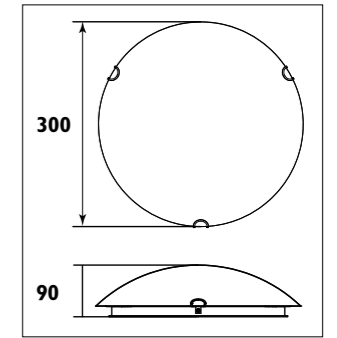

JE0020CH

Metal body with glass shade					
Code	Class	IP	QC	Lamp/s	
				Base	Max
JE0019CH	I	20	21	E27	2 x 60w
JE0020CH	I	20	21	E27	2 x 60w