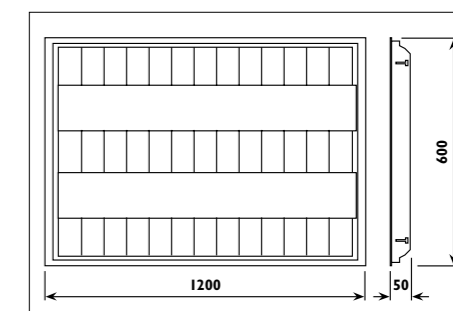

KR46E

Cold steel and aluminium body							
Code	Class	IP	QC	Base	Lamp/s Max	Gear included	Colour/s
				Fluorescent tube T8			White body Aluminium reflector
KR20	I	20	31	3 x 18w	G13	•	•
KR22	I	20	31	3 x 36w	G13	•	•

Cold steel and aluminium body							
Code	Class	IP	QC	Base	Lamp/s Max	Gear included	Colour/s
				Fluorescent tube T5			White body Aluminium reflector
KR40E	I	20	31	3 x 14w	G5	•	•
KR46E	I	20	31	3 x 28w	G5	•	•