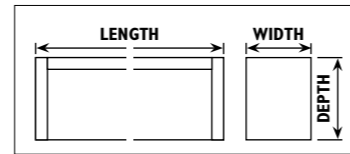

KB22 • KB24

Metal body with perpeX diffuser												
Code	Class	IP	QC	Lamp/s		Ballast		Dimensions (mm)			Colour/s	Accessories
				Base	Max	included	Electronic	Length	Width	Depth	White body Prismatic diffuser	XBACKUP/FT Emergency backup available
KB12	I	20	31	G13	2ft 1 x 18w	•		645	100	87	•	•
KB12E	I	20	31	G13	2ft 1 x 18w		•	645	100	87	•	•
KB14	I	20	31	G13	4ft 1 x 36w	•		1256	100	87	•	•
KB15	I	20	31	G13	5ft 1 x 58w	•		1570	72	92	•	•
KB22	I	20	31	G13	2ft 2 x 18w	•		645	175	65	•	•
KB24	I	20	31	G13	4ft 2 x 36w	•		1256	175	65	•	•