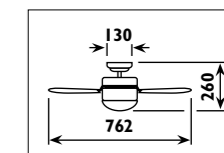

50W Motor

JX10

JX0006SC Metal body with plywood blades										
JX0007AL Metal body with aluminium blades										
Code	Class	IP	QC	Lamp/s		Feature/s			Colour/s	
				Base	Max	3 Speed	6 Speed	Adjusts for sloped ceiling	Satin chrome/light wood	Chrome/aluminium
JX0006SC	I	20	21	E27	2 x 60w	•		•	•	
JX0007AL	I	20	12				•			•

Metal body, opal glass shade with wooden reversible blades											
Code	Class	IP	QC	Lamp/s		Feature/s			Remote control	Colour/s	
				Base	Max	3 Speed	Dual cycle (forward/reverse)	Adjusts for sloped ceiling		Satin silver body Satin silver blades/ White glass	White body White blades White glass
JX10	I	20	21	E27	60w	•	•	•	•	•	•