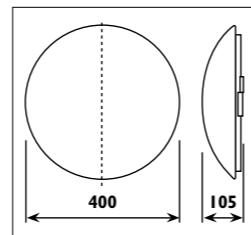

JM40A

Metal body with plain plastic shade							
Code	Class	IP	QC	Base G10q	Lamp/s Max	Ballast included (electronic)	Colour/s White
JM22A	I	20	21	Circline T5	22w	•	•
JM32A	I	20	21	Circline T5	32w	•	•
JM40A	I	20	21	Circline T5	40w	•	•

Metal body with star-mould plastic shade							
Code	Class	IP	QC	Base G10q	Lamp/s Max	Ballast included (electronic)	Colour/s White
JM22S	I	20	21	Circline T5	22w	•	•
JM32S	I	20	21	Circline T5	32w	•	•
JM40S	I	20	21	Circline T5	40w	•	•