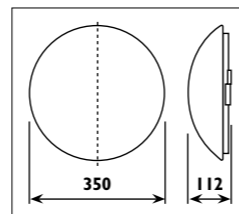

JM32A

Metal body with plain plastic shade							
Code	Class	IP	QC	Base G10q	Lamp/s Max	Ballast included (electronic)	Colour/s White
JM22A	I	20	21	Circline T5	22w	•	•
JM32A	I	20	21	Circline T5	32w	•	•
JM40A	I	20	21	Circline T5	40w	•	•

Metal body with star-mould plastic shade							
Code	Class	IP	QC	Base G10q	Lamp/s Max	Ballast included (electronic)	Colour/s White
JM22S	I	20	21	Circline T5	22w	•	•
JM32S	I	20	21	Circline T5	32w	•	•
JM40S	I	20	21	Circline T5	40w	•	•