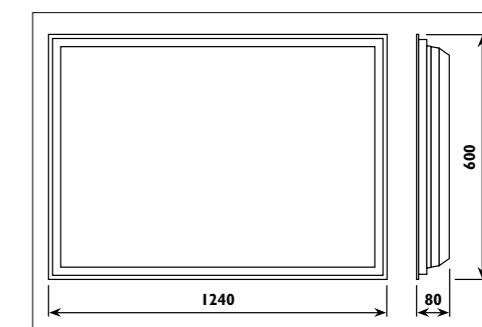

KR32

Cold steel and aluminium								
Code	Class	IP	QC	Base	Lamp/s	Gear included	Cutout	Colour/s
				Fluorescent tube T5	Max		(mm)	White
KR42E	I	20	31	G5	4 x 14w	•	585 x 585	•
KR44E	I	20	31	G5	2 x 28w	•	1185 x 285	•

Cold steel and aluminium body								
Code	Class	IP	QC	Base	Lamp/s	Gear included	Colour/s	
				Fluorescent tube T8	Max		White body/opal diffuser	White body/opal diffuser
KR30	I	20	31	G13	3 x 18w	•	•	•
KR32	I	20	31	G13	3 x 36w	•	•	•