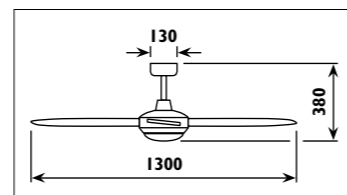

75W Motor

Dimmable and non-dimmable version available in white

50W Motor

55W Motor

JX17

75W Motor - Industrial

WHITE AVAILABLE IN A 3PACK

JX01A Metal body, opal glass shade with plastic blades														
JX17 Metal body with wooden blades and glass shade														
Code	Class	IP	QC	Lamp/s	Feature/s				Switch control	Remote control	Colour/s			
				Base R7s Q1 78mm	3 Speed	Dual cycle (forward/ reverse)	Adjusts for sloped ceiling	(Surface mount) (mm) Included	(For speed control & dimming) Available on request	Satin chrome body Satin silver blades White glass	Satin titanium body Satin titanium blades White glass	Satin chrome body Wooden blades White glass	White body White blades White glass	
JX01A	I	20	21	1 x 60w	.	.	.		Included		.		.	
JX17	I	20	21	1 x 60w	.	.	.	114 x 65		.		.	.	

JX09 Metal body, opal glass shade with wooden reversible blades																
JX12 Metal body and blades with plastic cup																
Code	Class	IP	QC	Lamp/s	Max	Feature/s				Switch control	Remote control	Colour/s				
				Base E27		3 Speed	5 Speed	Dual cycle (forward/ reverse)	Adjusts for sloped ceiling	(Surface mount) (mm) Included	Available on request	Satin silver body Satin silver/ Black blades White glass	White	Black	Chrome	Satin chrome
JX09	I	20	21	2 x 60w	Gen	.	.	.	.		.	.	.	.	.	.
JX12	I	20	21			.	.			132 x 90		.	.	.	.	.