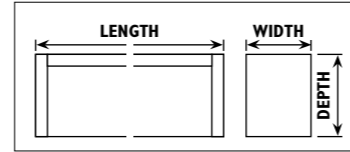

KB12 • KB12E • KB14 • KB15