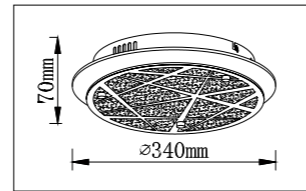

JY0020

Metal and glass body with clear crystal							
Code	Class	IP	QC	Lamp/s LED (Factory fitted) 4000K	Lumen 	Colour/s Chrome/ silver Silver grey/ clear	
JY0018	I	20	21	12w	950	•	
JY0019	I	20	21	24w	1300	•	
JY0020	I	20	21	18w	900		•

Metal and glass body with clear crystal							
Code	Class	IP	QC	Lamp/s LED (Factory fitted) 4000K	Lumen 	Colour/s Silver grey/ clear	
JY0021	I	20	21	12w	950	•	
JY0022	I	20	21	18w	1160	•