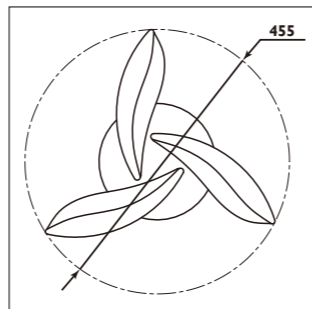

WARRANTY
3
Years

H5

WARRANTY
3
Years

LPN030
LPN031
F4

LPN030

WARRANTY
3
Years

LPN027 Aluminium and silicone body						
LPN030 - LPN031 Aluminium and acrylic body						
Code	Class	IP	QC	Lamp/s LED (Factory fitted) 4000K	Lumen 	Colour/s White
LPN027	I	20	21	48w	3000	•
LPN030	I	20	21	30w	2400	•
LPN031	I	20	21	51w	3900	•

WARRANTY
2
Years

WARRANTY
2
Years

Iron and aluminium + PC							
Code	Class	IP	QC	Lamp/s LED (Factory fitted) 5000K	Lumen 	Colour/s Satin nickel Chrome	
LKE0001CH	II	20	21	40w	1680	•	•
LKE0002SN	II	20	21	20w	1300	•	•