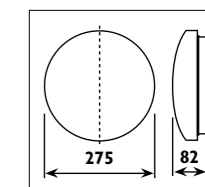

Plastic body with glass cover						
Code	Class	IP	QC	Base Fluorescent tube T5	Lamp/s Max	Colour/s Chrome
KE80	I	20	21	G5	2 x 24w	•
KE81	I	20	21	G5	2 x 54w	•

JM04

KE42 Metal body										
JM04 Plastic body and shade										
JM07 Metal and plastic body with plastic shade										
Code	Class	IP	QC	Lamp/s			Colour/s			
				Base	Lamp/s	Max	Ballast Included (electronic)	Satin silver body White shade	Satin chrome	White
KE42	I	20	31	Circline T5		55w	•		•	
JM04	I	54	31		Circline T6	22w	•		•	
JM07	I	20	31	Circline T6		83w	•	•