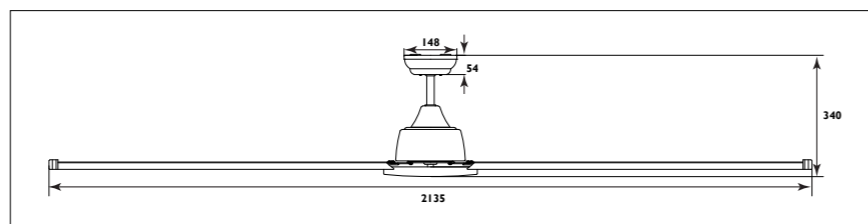

JX0006SC

JX0006SC

JX10 / MIKRO

50W Motor

JX10

JX0007AL

JX0007AL

JX0006SC Metal body with plywood blades										
JX0007AL Metal body with aluminium blades										
Code	Class	IP	QC	Lamp/s		Feature/s			Colour/s	
				Base	Max	3 Speed	6 Speed	Adjusts for sloped ceiling	Satin chrome/light wood	Chrome/aluminium
JX0006SC	I	20	21	E27	2 x 60w	•		•	•	
JX0007AL	I	20	12				•			•