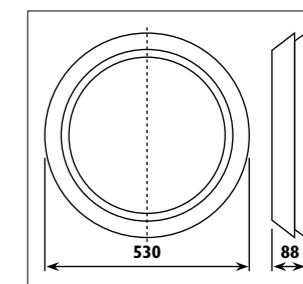

JM07

KE42 Metal body										
JM04 Plastic body and shade										
JM07 Metal and plastic body with plastic shade										
Code	Class	IP	QC	Lamp/s			Colour/s			
				Base	Lamp/s	Max	Ballast Included (electronic)	Satin silver body White shade	Satin chrome	White
KE42	I	20	31	Circline T5		55w	•		•	
JM04	I	54	31		Circline T6	22w	•		•	
JM07	I	20	31	Circline T6		83w	•	•