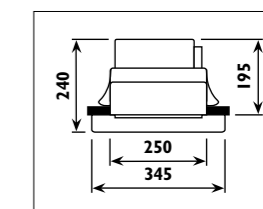

JX31

Steel and plastic body														
Code	Class	IP	QC	Lamp/s				Cutout (mm)	Feature/s				Switch control Included (Surface mount) (mm)	Colour/s White
				Base E27	Max	Softtone	R125		Light	Heat	Extractor fan	Extractor fan air flow		
JX31	I	20	14	1 x 60w	4 x 275w	Softtone	R125	As per template supplied	•	•	•	140m³/h	85 x 85	•
JX30	I	20	14	1 x 40w	2 x 275w	Gen	R125	As per template supplied	•	•	•	70m³/h	85 x 85	•