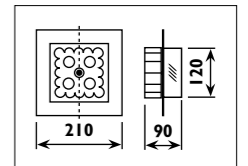

JD39

Metal body with crystal droplets							
Code	Class	IP	QC	Base	Lamp/s Max	Transformer included (not dimmable)	Colour/s
JH115	I	20	20	G4	21 x 20w	•	• Chrome body Clear crystal

Metal body with crystal glass shade							
Code	Class	IP	QC	Base	Lamp/s Max	Transformer included (electronic)	Colour/s
JD38	I	20	21	G4	3 x 20w	•	• Chrome/ Aluminium body Clear crystal
JD39	I	20	21	G4	4 x 20w	•	•