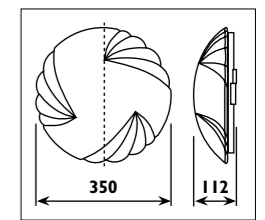

JM32S

Metal body with plain plastic shade							
Code	Class	IP	QC	Base G10q	Lamp/s Max	Ballast included (electronic)	Colour/s White
JM22A	I	20	21	Circline T5	22w	•	•
JM32A	I	20	21	Circline T5	32w	•	•
JM40A	I	20	21	Circline T5	40w	•	•

Metal body with star-mould plastic shade							
Code	Class	IP	QC	Base G10q	Lamp/s Max	Ballast included (electronic)	Colour/s White
JM22S	I	20	21	Circline T5	22w	•	•
JM32S	I	20	21	Circline T5	32w	•	•
JM40S	I	20	21	Circline T5	40w	•	•