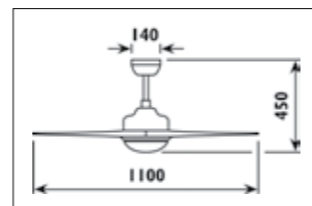

75W Motor

Dimmable and non-dimmable version available in white

JX01A

50W Motor

55W Motor

75W Motor - Industrial

WHITE AVAILABLE IN A 3PACK

JX01A Metal body, opal glass shade with plastic blades														
JX17 Metal body with wooden blades and glass shade														
Code	Class	IP	QC	Lamp/s	Feature/s				Switch control	Remote control	Colour/s			
				Base R7s Q1 78mm	3 Speed	Dual cycle (forward/ reverse)	Adjusts for sloped ceiling	(Surface mount) (mm) Included	(For speed control & dimming) Available on request	Satin chrome body Satin silver blades White glass	Satin titanium body Satin titanium blades White glass	Satin chrome body Wooden blades White glass	White body White blades White glass	
JX01A	I	20	21	1 x 60w	.	.	.		Included		.		.	
JX17	I	20	21	1 x 60w	.	.	.	114 x 65		.		.	.	

JX09 Metal body, opal glass shade with wooden reversible blades																
JX12 Metal body and blades with plastic cup																
Code	Class	IP	QC	Lamp/s	Max	Feature/s				Switch control	Remote control	Colour/s				
				Base E27		3 Speed	5 Speed	Dual cycle (forward/ reverse)	Adjusts for sloped ceiling	(Surface mount) (mm) Included	Available on request	Satin silver body Satin silver/ Black blades White glass	White	Black	Chrome	Satin chrome
JX09	I	20	21	2 x 60w	Gen	.	.	.	.		.	.	.	.	.	.
JX12	I	20	21			.	.			132 x 90		.	.	.	.	.