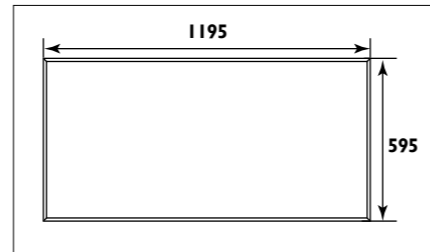

Backup options available

LPL002

Aluminium body with opal diffuser								
Code	Class	IP	QC	Lamp/s			Lumen	Colour/s
				4000K	5000K	65000K		
LPL001	II	20	21	40w			4000	•
LPL001	II	20	21			40w	4000	•
LPL001A	II	20	21		25w		2500	•
LPL002	II	20	21	60w			6000	•
LPL002	II	20	21			60w	6000	•

Steel body						
Code	Class	IP	QC	Lamp/s	Lumen	Colour/s
				LED (Included)		
LPL004	II	20	21	36W	4140	•