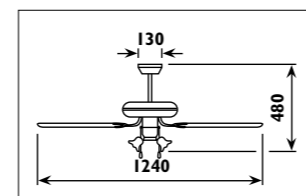

65W Motor

65W Motor

FA204

FA201 Metal body, opal glass shade, wooden blades with rattan inlay										
FA204 Metal body, frosted glass shades, wooden blades with rattan inlay										
Code	Class	IP	QC	Lamp/s		Feature/s			Colour/s	
				Base	Max	3 Speed	Dual cycle (forward/reverse)	Adjusts for sloped ceiling	Antique brass body Brown blades White glass	White body White blades White glass
FA201	I	20	21	E27	1 x 60w	•	•	•	•	•
FA204	I	20	21	E27	4 x 40w	•	•	•	•	•

Cold steel and aluminium body							
Code	Class	IP	QC	Lamp/s		Gear included	Colour/s
				Base	Max		
KR26	I	20	31	G13 Fluorescent tube T8	3 x 18w	•	• White body Aluminium reflector
KR28	I	20	31	G13	3 x 36w	•	•