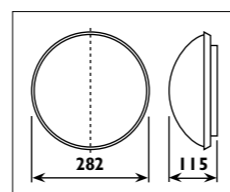

JD73

Metal body with opal bayonet lock-on glass shade						
Code	Class	IP	QC	Lamp/s		Colour/s
				Base	Max	
JD73	I	20	21	E27	1 x 60w	•