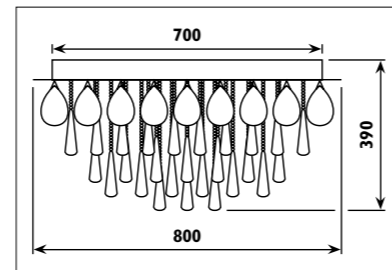

JH115

Metal body with crystal droplets							
Code	Class	IP	QC	Base	Lamp/s Max	Transformer included (not dimmable)	Colour/s
JH115	I	20	20	G4	21 x 20w	•	• Chrome body Clear crystal

Metal body with crystal glass shade							
Code	Class	IP	QC	Base	Lamp/s Max	Transformer included (electronic)	Colour/s
JD38	I	20	21	G4	3 x 20w	•	• Chrome/ Aluminium body Clear crystal
JD39	I	20	21	G4	4 x 20w	•	•