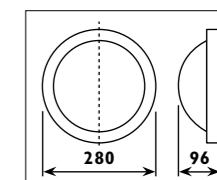

Metal body with opal bayonet lock-on glass shade						
Code	Class	IP	QC	Lamp/s		Colour/s
				Base	Max	
JD73	I	20	21	E27	1 x 60w	•

JD90

Metal body with opal bayonet lock-on glass							
Code	Class	IP	QC	Lamp/s		Colour/s	
				Base	Max	Satin chrome body White glass	Satin silver body White glass
JD90	I	20	21	E27	1 x 60w	•	•
JD91	I	20	21	E27	2 x 60w	•	•
JD92	I	20	21	E27	1 x 60w	•	•
JD93	I	20	21	E27	2 x 60w	•	•