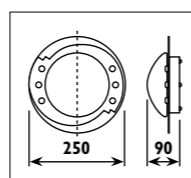

JG60

Metal body with frosted glass shade								
Code	Class	IP	QC	Lamp/s			Colour/s	
				Q1 78mm	Base	Max	Satin chrome body White glass	Chrome/ Satin chrome body Alabaster glass
JG40	I	20	21	R7s		150w	•	
JG60	I	20	21		E14	1 x 40w		•
JG61	I	20	21		E27	2 x 60w		•

JD11 Metal body with frosted glass shade								
JG56 Metal body with patterned frosted glass shade								
Code	Class	IP	QC	Lamp/s			Colour/s	
				Base	Max	Satin chrome body Frosted glass		
JD11	I	20	21		E14	2 x 60w		•
JG56	I	20	21	E27		3 x 60w		•