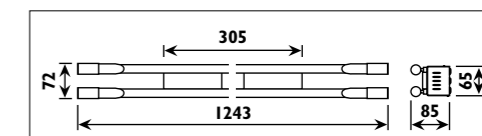

KE03

Metal body							
Code	Class	IP	QC	Base Fluorescent tube T8	Lamp/s Max	Ballast included (electronic)	Colour/s Satin chrome
KE01	I	20	21	G13	4ft 2 x 36w	•	•
KE02	I	20	21	G13	2ft 2 x 18w	•	•

Metal body								
Code	Class	IP	QC	Base Fluorescent tube T5	Lamp/s Max	Ballast included (electronic)	Ballast not dimmable	Colour/s Chrome Satin chrome body
KE03	I	20	31	G5	2 x 54w	•	•	•