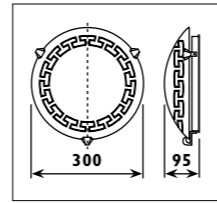

JJ95

JJ95 • JJ96 • JJ97

Metal body with frosted and painted glass shade							
Code	Class	IP	QC	Lamp/s		Colour/s	
				Base	Max	Gunmetal clips White glass/ Black trim	Gold clips White/amber trim
JJ95	I	20	21	E27	1 x 60w	•	•
JJ96	I	20	21	E27	2 x 60w	•	•
JJ97	I	20	21	E27	3 x 60w	•	•

Metal body with alabaster glass shade							
Code	Class	IP	QC	Lamp/s		Colour/s	
				Base	Max	Antique bronze body Alabaster glass	•
JE41	I	20	21	E27	2 x 60w	•