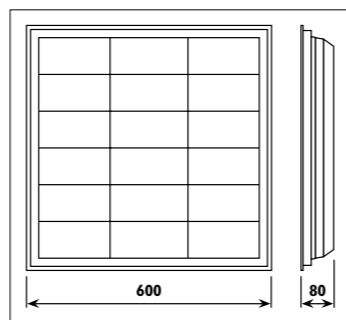

KR20

Cold steel and aluminium body							
Code	Class	IP	QC	Base	Lamp/s Max	Gear included	Colour/s
				Fluorescent tube T8			White body Aluminium reflector
KR20	I	20	31	3 x 18w	G13	•	•
KR22	I	20	31	3 x 36w	G13	•	•

Cold steel and aluminium body							
Code	Class	IP	QC	Base	Lamp/s Max	Gear included	Colour/s
				Fluorescent tube T5			White body Aluminium reflector
KR40E	I	20	31	3 x 14w	G5	•	•
KR46E	I	20	31	3 x 28w	G5	•	•