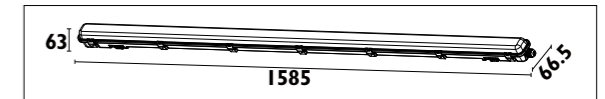

PC Housing					
Code	Class	IP	Lamp/s LED (Factory fitted) 4000K	Lumen 	Colour/s White/clear
LG001	II	65	20w	1 800	•
LG002	II	65	40w	3 600	•
LG003	II	65	50w	4 500	•

KKB64

Polycarbonate body and diffuser						
Code	Class	IP	QC	Lamp/s		Colour/s White
				Base LED tube T8	Max	
KKB60	II	65	34	G13	1 x 9w	•
KKB61	II	65	34	G13	2 x 9w	•
KKB62	II	65	34	G13	1 x 18w	•
KKB63	II	65	34	G13	2 x 18w	•
KKB64	II	65	34	G13	1 x 24w	•
KKB65	II	65	34	G13	2 x 24w	•

EMPTY BODIES ONLY.