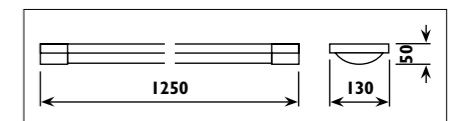

KB236E

Aluminium body with plastic lens							
Code	Class	IP	QC	Base	Lamp/s Max	Ballast included (Electronic)	Colour/s
				 Fluorescent tube T8		 Ballast included (Electronic)	 White
KB218E	I	20	31	G13	2 x 18w	•	•

Aluminium body with plastic lens							
Code	Class	IP	QC	Base	Lamp/s Max	Ballast included (Electronic)	Colour/s
				 Fluorescent tube T8		 Ballast included (Electronic)	 White
KB236E	I	20	31	G13	2 x 36w	•	•