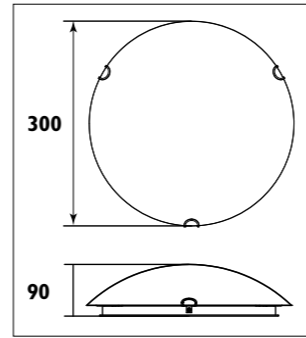

JE0017CH

Metal body with glass shade					
Code	Class	IP	QC	Lamp/s	
				Base	Max
JE0017CH	I	20	21	E27	2 x 60w
JE0018CH	I	20	21	E27	2 x 60w

Metal body with glass shade					
Code	Class	IP	QC	Lamp/s	
				Base	Max
JE0019CH	I	20	21	E27	2 x 60w
JE0020CH	I	20	21	E27	2 x 60w