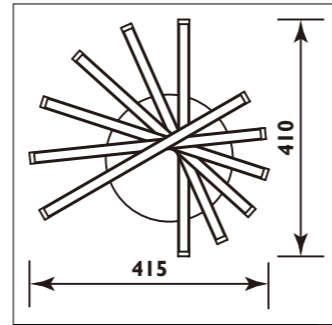

WARRANTY
3
Years

H5

LPN027

WARRANTY
3
Years

LPN030
LPN031
F4

WARRANTY
3
Years

LPN027 Aluminium and silicone body						
LPN030 - LPN031 Aluminium and acrylic body						
Code	Class	IP	QC	Lamp/s LED (Factory fitted) 4000K	Lumen 	Colour/s White
LPN027	I	20	21	48w	3000	•
LPN030	I	20	21	30w	2400	•
LPN031	I	20	21	51w	3900	•

WARRANTY
2
Years

WARRANTY
2
Years

Iron and aluminium + PC							
Code	Class	IP	QC	Lamp/s LED (Factory fitted) 5000K	Lumen 	Colour/s Satin nickel Chrome	
LKE0001CH	II	20	21	40w	1680	•	•
LKE0002SN	II	20	21	20w	1300	•	•