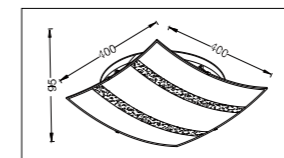

JE0006G • JE0006S