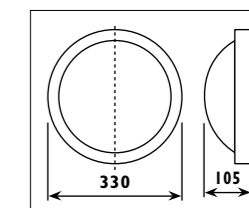

Metal body with opal bayonet lock-on glass shade						
Code	Class	IP	QC	Lamp/s		Colour/s
				Base	Max	
JD73	I	20	21	E27	1 x 60w	•

JD91

Metal body with opal bayonet lock-on glass							
Code	Class	IP	QC	Lamp/s		Colour/s	
				Base	Max	Satin chrome body White glass	Satin silver body White glass
JD90	I	20	21	E27	1 x 60w	•	•
JD91	I	20	21	E27	2 x 60w	•	•
JD92	I	20	21	E27	1 x 60w	•	•
JD93	I	20	21	E27	2 x 60w	•	•