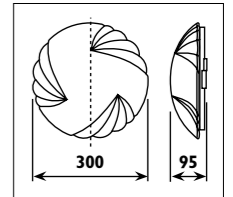

JM22S

Metal body with plain plastic shade							
Code	Class	IP	QC	Base G10q	Lamp/s Max	Ballast included (electronic)	Colour/s White
JM22A	I	20	21	Circline T5	22w	•	•
JM32A	I	20	21	Circline T5	32w	•	•
JM40A	I	20	21	Circline T5	40w	•	•

Metal body with star-mould plastic shade							
Code	Class	IP	QC	Base G10q	Lamp/s Max	Ballast included (electronic)	Colour/s White
JM22S	I	20	21	Circline T5	22w	•	•
JM32S	I	20	21	Circline T5	32w	•	•
JM40S	I	20	21	Circline T5	40w	•	•