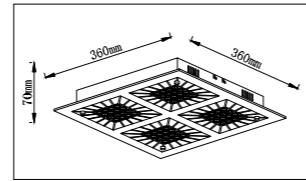

Steel body						
Code	Class	IP	QC	Lamp/s	Lumen	Colour/s
				LED (Included)		
LPL004	II	20	21	36W	4140	•

JY0018

JY0018

JY0021

JY0021

JY0019

JY0019

JY0022