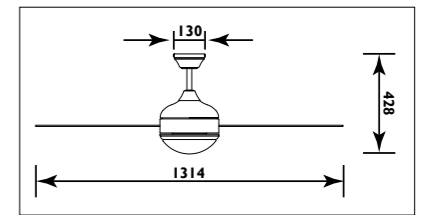

JX0005SN

Wooden body with wooden blades						
Code	Class	IP	QC	Feature/s		Colour/s
				3 Speed	Adjusts for sloped ceiling	Antique brown body Dark wood blades
JX04	I	20	21	•	•	•
JX05	I	20	21	•	•	•

Metal body with wooden blades										
Code	Class	IP	QC	Lamp/s		Feature/s		Remote control (included)	Colour/s	
				Base	Max	3 Speed	Adjusts for sloped ceiling		Chrome	Satin nickel
JX0004RB	I	20	21	E27	2 x 60w	•	•	•	•	•
JX0005SN	I	20	21	E27	2 x 60w	•	•	•	•	•