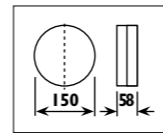

JD74

Metal body with frosted bayonet lock-on glass shade							
Code	Class	IP	QC	Lamp/s		Colour/s	
				Base	Max		
JD74	I	20	21		1 x 40w	•	
JD75	I	20	21		1 x 60w	•	
JD76	I	20	21		2 x 60w	•	

Metal body with frosted glass shade							
Code	Class	IP	QC	Lamp/s		Colour/s	
				Base	Max		
JD77	I	20	21		1 x 40w	•	
JD78	I	20	21		1 x 60w	•	
JD79	I	20	21		2 x 60w	•