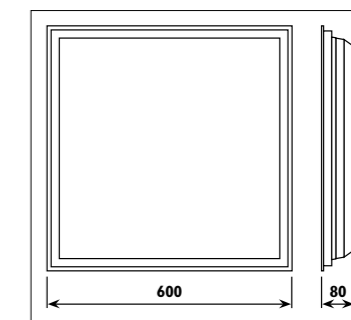

KR30

Cold steel and aluminium								
Code	Class	IP	QC	Base	Lamp/s	Gear included	Cutout	Colour/s
				Fluorescent tube T5	Max		(mm)	White
KR42E	I	20	31	G5	4 x 14w	•	585 x 585	•
KR44E	I	20	31	G5	2 x 28w	•	1185 x 285	•

Cold steel and aluminium body								
Code	Class	IP	QC	Base	Lamp/s	Gear included	Colour/s	
				Fluorescent tube T8	Max		White body/opal diffuser	White body/opal diffuser
KR30	I	20	31	G13	3 x 18w	•	•	•
KR32	I	20	31	G13	3 x 36w	•	•	•