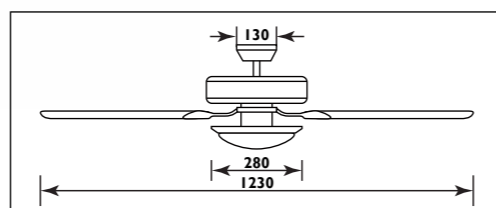

JX0006SC

50W Motor

JX0006SC Metal body with plywood blades										
JX0007AL Metal body with aluminium blades										
Code	Class	IP	QC	Lamp/s		Feature/s			Colour/s	
				Base	Max	3 Speed	6 Speed	Adjusts for sloped ceiling	Satin chrome/light wood	Chrome/aluminium
JX0006SC	I	20	21	E27	2 x 60w	•		•	•	
JX0007AL	I	20	12				•			•

Metal body, opal glass shade with wooden reversible blades											
Code	Class	IP	QC	Lamp/s		Feature/s			Remote control	Colour/s	
				Base	Max	3 Speed	Dual cycle (forward/reverse)	Adjusts for sloped ceiling		Satin silver body Satin silver blades/ White glass	White body White blades White glass
JX10	I	20	21	E27	60w	•	•	•	•	•	•