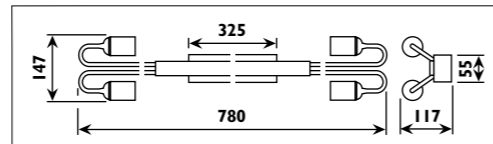

KE02

Metal body							
Code	Class	IP	QC	Base Fluorescent tube T8	Lamp/s Max	Ballast included (electronic)	Colour/s Satin chrome
KE01	I	20	21	G13	4ft 2 x 36w	•	•
KE02	I	20	21	G13	2ft 2 x 18w	•	•

Metal body								
Code	Class	IP	QC	Base Fluorescent tube T5	Lamp/s Max	Ballast included (electronic)	Ballast not dimmable	Colour/s Chrome Satin chrome body
KE03	I	20	31	G5	2 x 54w	•	•	•