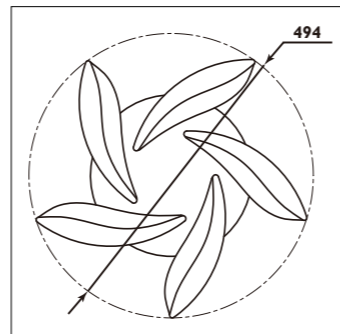

LPN031

LPN027 Aluminium and silicone body						
LPN030 - LPN031 Aluminium and acrylic body						
Code	Class	IP	QC	Lamp/s LED (Factory fitted) 4000K	Lumen 	Colour/s White
LPN027	I	20	21	48w	3000	•
LPN030	I	20	21	30w	2400	•
LPN031	I	20	21	51w	3900	•