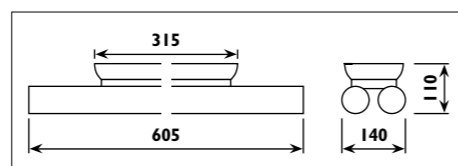

KE80

Plastic body with glass cover						
Code	Class	IP	QC	Base Fluorescent tube T5	Lamp/s Max	Colour/s Chrome
KE80	I	20	21	G5	2 x 24w	•
KE81	I	20	21	G5	2 x 54w	•

KE42 Metal body										
JM04 Plastic body and shade										
JM07 Metal and plastic body with plastic shade										
Code	Class	IP	QC	Lamp/s			Colour/s			
				Base	Lamp/s	Max	Ballast Included (electronic)	Satin silver body White shade	Satin chrome	White
KE42	I	20	31	Circline T5		55w	•		•	
JM04	I	54	31		Circline T6	22w	•		•	
JM07	I	20	31	Circline T6		83w	•	•