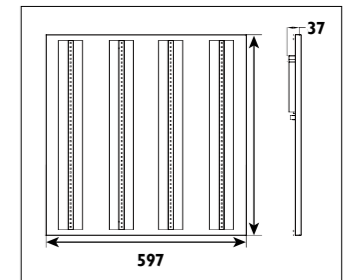

LPL004

Aluminium body with opal diffuser								
Code	Class	IP	QC	Lamp/s			Lumen	Colour/s
				4000K	5000K	65000K		
LPL001	II	20	21	40w			4000	•
LPL001	II	20	21			40w	4000	•
LPL001A	II	20	21		25w		2500	•
LPL002	II	20	21	60w			6000	•
LPL002	II	20	21			60w	6000	•

Steel body						
Code	Class	IP	QC	Lamp/s	Lumen	Colour/s
				LED (Included)		
LPL004	II	20	21	36W	4140	•