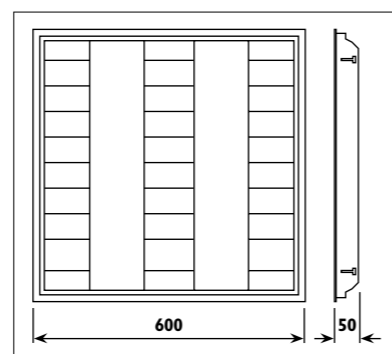

KR42E

Cold steel and aluminium								
Code	Class	IP	QC	Base	Lamp/s	Gear included	Cutout	Colour/s
				Fluorescent tube T5	Max		(mm)	White
KR42E	I	20	31	G5	4 x 14w	•	585 x 585	•
KR44E	I	20	31	G5	2 x 28w	•	1185 x 285	•

Cold steel and aluminium body								
Code	Class	IP	QC	Base	Lamp/s	Gear included	Colour/s	
				Fluorescent tube T8	Max		White body/opal diffuser	White body/opal diffuser
KR30	I	20	31	G13	3 x 18w	•	•	•
KR32	I	20	31	G13	3 x 36w	•	•	•