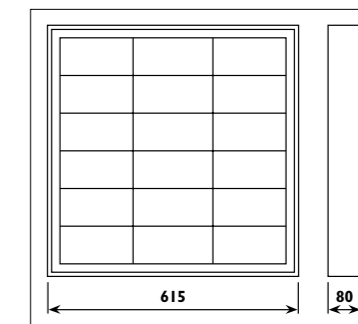

65W Motor

KR26

65W Motor

FA201 Metal body, opal glass shade, wooden blades with rattan inlay										
FA204 Metal body, frosted glass shades, wooden blades with rattan inlay										
Code	Class	IP	QC	Lamp/s		Feature/s			Colour/s	
				Base	Max	3 Speed	Dual cycle (forward/reverse)	Adjusts for sloped ceiling	Antique brass body Brown blades White glass	White body White blades White glass
FA201	I	20	21	E27	1 x 60w	•	•	•	•	•
FA204	I	20	21	E27	4 x 40w	•	•	•	•	•

Cold steel and aluminium body							
Code	Class	IP	QC	Lamp/s		Gear included	Colour/s
				Base	Max		
KR26	I	20	31	G13 Fluorescent tube T8	3 x 18w	•	• White body Aluminium reflector
KR28	I	20	31	G13	3 x 36w	•	•