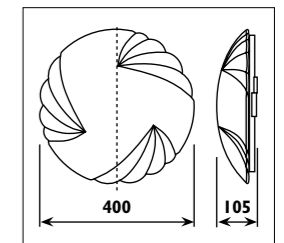

JM40S

Metal body with plain plastic shade							
Code	Class	IP	QC	Base G10q	Lamp/s Max	Ballast included (electronic)	Colour/s White
JM22A	I	20	21	Circline T5	22w	•	•
JM32A	I	20	21	Circline T5	32w	•	•
JM40A	I	20	21	Circline T5	40w	•	•

Metal body with star-mould plastic shade							
Code	Class	IP	QC	Base G10q	Lamp/s Max	Ballast included (electronic)	Colour/s White
JM22S	I	20	21	Circline T5	22w	•	•
JM32S	I	20	21	Circline T5	32w	•	•
JM40S	I	20	21	Circline T5	40w	•	•