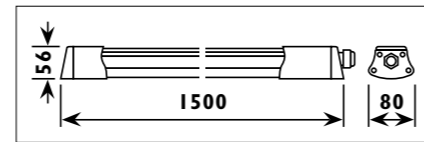

LG003

PC Housing					
Code	Class	IP	Lamp/s LED (Factory fitted) 4000K	Lumen 	Colour/s White/clear
LG001	II	65	20w	1 800	•
LG002	II	65	40w	3 600	•
LG003	II	65	50w	4 500	•