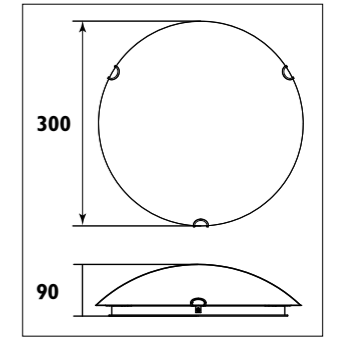

Metal body with glass shade					
Code	Class	IP	QC	Lamp/s	
				Base	Max
JE0017CH	I	20	21	E27	2 x 60w
JE0018CH	I	20	21	E27	2 x 60w

JE0019CH

Metal body with glass shade					
Code	Class	IP	QC	Lamp/s	
				Base	Max
JE0019CH	I	20	21	E27	2 x 60w
JE0020CH	I	20	21	E27	2 x 60w