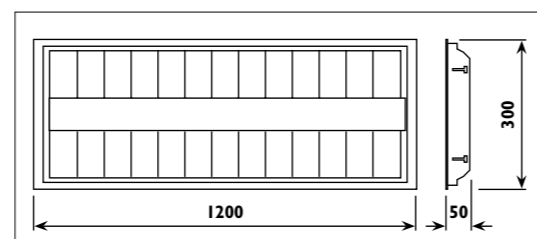

KR44E

Cold steel and aluminium								
Code	Class	IP	QC	Base	Lamp/s	Gear included	Cutout	Colour/s
				Fluorescent tube T5	Max		(mm)	White
KR42E	I	20	31	G5	4 x 14w	•	585 x 585	•
KR44E	I	20	31	G5	2 x 28w	•	1185 x 285	•

Cold steel and aluminium body								
Code	Class	IP	QC	Base	Lamp/s	Gear included	Colour/s	
				Fluorescent tube T8	Max		White body/opal diffuser	White body/opal diffuser
KR30	I	20	31	G13	3 x 18w	•	•	•
KR32	I	20	31	G13	3 x 36w	•	•	•