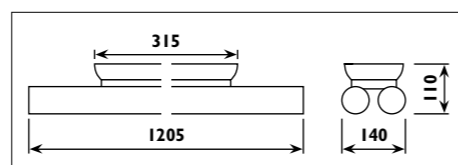

KE81

Plastic body with glass cover						
Code	Class	IP	QC	Base Fluorescent tube T5	Lamp/s Max	Colour/s Chrome
KE80	I	20	21	G5	2 x 24w	•
KE81	I	20	21	G5	2 x 54w	•