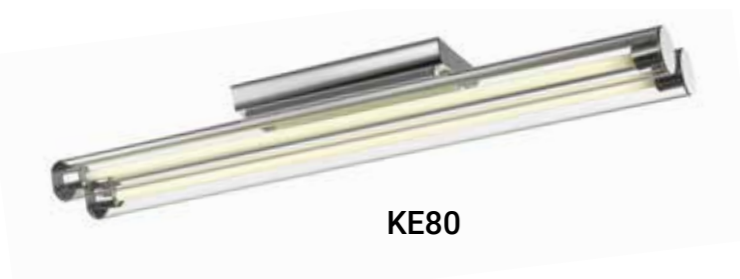

KE80

Plastic body with glass cover						
Code	Class	IP	QC	Base Fluorescent tube T5	Lamp/s Max	Colour/s Chrome
KE80	I	20	21	G5	2 x 24w	•
KE81	I	20	21	G5	2 x 54w	•

KE42 Metal body										
JM04 Plastic body and shade										
JM07 Metal and plastic body with plastic shade										
Code	Class	IP	QC	Lamp/s			Colour/s			
				Base	Lamp/s	Max	Ballast Included (electronic)	Satin silver body White shade	Satin chrome	White
KE42	I	20	31	Circline T5		55w	•		•	
JM04	I	54	31		Circline T6	22w	•		•	
JM07	I	20	31	Circline T6		83w	•	•