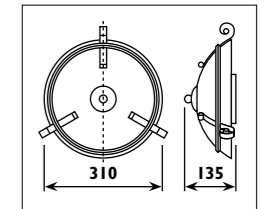

JE41

Metal body with alabaster glass shade							
Code	Class	IP	QC	Lamp/s		Colour/s	
				Base	Max	Antique bronze body Alabaster glass	•
JE41	I	20	21	E27	2 x 60w	•