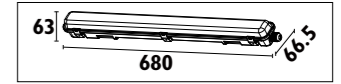

PC Housing					
Code	Class	IP	Lamp/s LED (Factory fitted) 4000K	Lumen 	Colour/s White/clear
LG001	II	65	20w	1 800	•
LG002	II	65	40w	3 600	•
LG003	II	65	50w	4 500	•

KKB60

Polycarbonate body and diffuser						
Code	Class	IP	QC	Lamp/s		Colour/s White
				Base LED tube T8	Max	
KKB60	II	65	34	G13	1 x 9w	•
KKB61	II	65	34	G13	2 x 9w	•
KKB62	II	65	34	G13	1 x 18w	•
KKB63	II	65	34	G13	2 x 18w	•
KKB64	II	65	34	G13	1 x 24w	•
KKB65	II	65	34	G13	2 x 24w	•

EMPTY BODIES ONLY.