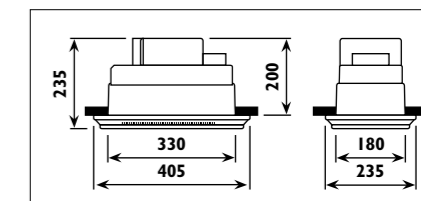

One side powered T8 LED tube (wired for LED tubes only)							
Code	Class	IP	QC	Voltage	Base	Colour/s	Box Qty
						White	
KKA22	I	20	31	230	G13	•	9
KKA24	I	20	31	230	G13	•	9
KKA25	I	20	31	230	G13	•	9

EMPTY BODIES ONLY.

JX30

Steel and plastic body														
Code	Class	IP	QC	Lamp/s				Cutout (mm)	Feature/s				Switch control Included (Surface mount) (mm)	Colour/s White
				Base E27	Max	Softtone	R125		Light	Heat	Extractor fan	Extractor fan air flow		
JX31	I	20	14	1 x 60w	4 x 275w	Softtone	R125	As per template supplied	•	•	•	140m³/h	85 x 85	•
JX30	I	20	14	1 x 40w	2 x 275w	Gen	R125	As per template supplied	•	•	•	70m³/h	85 x 85	•