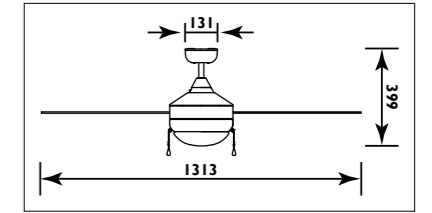

80W Motor

52W Motor

JX0004RB

60W Motor

60W Motor

Wooden body with wooden blades						
Code	Class	IP	QC	Feature/s		Colour/s
				3 Speed	Adjusts for sloped ceiling	Antique brown body Dark wood blades
JX04	I	20	21	•	•	•
JX05	I	20	21	•	•	•

Metal body with wooden blades										
Code	Class	IP	QC	Lamp/s		Feature/s		Remote control (included)	Colour/s	
				Base	Max	3 Speed	Adjusts for sloped ceiling		Chrome	Satin nickel
JX0004RB	I	20	21	E27	2 x 60w	•	•	•	•	•
JX0005SN	I	20	21	E27	2 x 60w	•	•	•	•	•