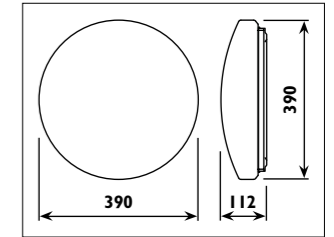

LIM03

Die-cast aluminium body, acrylic shade											
Code	Class	IP	QC	Configuration	Lamp/s		Life (hours)	Battery (hours)	Lumen		Colour/s
					LED (Factory fitted) 4500K	LED Backup 4500K			Normal	Backup	White
LDL020	II	20	22	Backup	11w	3w	35 000	±2-3hrs	770	210	•

LIM03 Metal body with plastic shade							
LIM0001 • LIM0002 • LIM0003 PMMA							
Code	Class	IP	QC	Lamp/s	Feature/s	Lumen	Colour/s
				 LED (Factory fitted) 6000K	 Beam angle		 White
LIM03	I	20	21	20w		1700	•
LIM0001	I	44	21	14w	120°	900	•
LIM0002	I	44	21	18w	120°	1150	•
LIM0003	I	44	21	24w	120°	1650	•