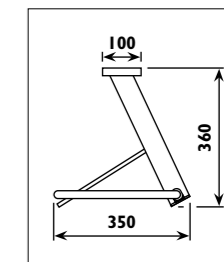

Plastic body with glass cover						
Code	Class	IP	QC	Base Fluorescent tube T5	Lamp/s Max	Colour/s Chrome
KE80	I	20	21	G5	2 x 24w	•
KE81	I	20	21	G5	2 x 54w	•

KE42

KE42 Metal body										
JM04 Plastic body and shade										
JM07 Metal and plastic body with plastic shade										
Code	Class	IP	QC	Lamp/s			Colour/s			
				Base	Lamp/s	Max	Ballast Included (electronic)	Satin silver body White shade	Satin chrome	White
KE42	I	20	31	Circline T5		55w	•		•	
JM04	I	54	31		Circline T6	22w	•		•	
JM07	I	20	31	Circline T6		83w	•	•