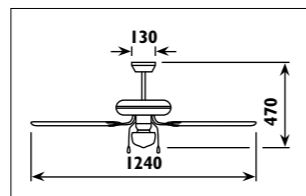

65W Motor

FA201

65W Motor

FA201 Metal body, opal glass shade, wooden blades with rattan inlay										
FA204 Metal body, frosted glass shades, wooden blades with rattan inlay										
Code	Class	IP	QC	Lamp/s		Feature/s			Colour/s	
				Base	Max	3 Speed	Dual cycle (forward/reverse)	Adjusts for sloped ceiling	Antique brass body Brown blades White glass	White body White blades White glass
FA201	I	20	21	E27	1 x 60w	•	•	•	•	•
FA204	I	20	21	E27	4 x 40w	•	•	•	•	•

Cold steel and aluminium body							
Code	Class	IP	QC	Lamp/s		Gear included	Colour/s
				Base	Max		
KR26	I	20	31	G13 Fluorescent tube T8	3 x 18w	•	• White body Aluminium reflector
KR28	I	20	31	G13	3 x 36w	•	•