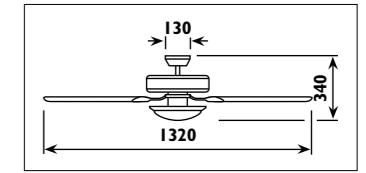

75W Motor

Dimmable and non-dimmable version available in white

50W Motor

JX09

55W Motor

75W Motor - Industrial

WHITE AVAILABLE IN A 3PACK

JX01A Metal body, opal glass shade with plastic blades														
JX17 Metal body with wooden blades and glass shade														
Code	Class	IP	QC	Lamp/s	Feature/s				Switch control	Remote control	Colour/s			
				Base R7s Q1 78mm	3 Speed	Dual cycle (forward/ reverse)	Adjusts for sloped ceiling	(Surface mount) (mm) Included	(For speed control & dimming) Available on request	Satin chrome body Satin silver blades White glass	Satin titanium body Satin titanium blades White glass	Satin chrome body Wooden blades White glass	White body White blades White glass	
JX01A	I	20	21	1 x 60w	.	.	.		Included		.		.	
JX17	I	20	21	1 x 60w	.	.	.	114 x 65		.		.	.	

JX09 Metal body, opal glass shade with wooden reversible blades																
JX12 Metal body and blades with plastic cup																
Code	Class	IP	QC	Lamp/s	Max	Feature/s				Switch control	Remote control	Colour/s				
				Base E27		3 Speed	5 Speed	Dual cycle (forward/ reverse)	Adjusts for sloped ceiling	(Surface mount) (mm) Included	Available on request	Satin silver body Satin silver/ Black blades White glass	White	Black	Chrome	Satin chrome
JX09	I	20	21	2 x 60w	Gen	.	.	.	.		.	.	.	.	.	.
JX12	I	20	21			.	.			132 x 90		.	.	.	.	.