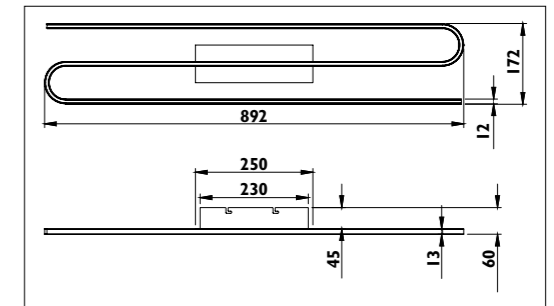

WARRANTY
3
Years

H5

WARRANTY
3
Years

LPN030
LPN031
F4

WARRANTY
3
Years

LPN027 Aluminium and silicone body						
LPN030 - LPN031 Aluminium and acrylic body						
Code	Class	IP	QC	Lamp/s LED (Factory fitted) 4000K	Lumen 	Colour/s White
LPN027	I	20	21	48w	3000	•
LPN030	I	20	21	30w	2400	•
LPN031	I	20	21	51w	3900	•

WARRANTY
2
Years

LKE0001CH

WARRANTY
2
Years

Iron and aluminium + PC							
Code	Class	IP	QC	Lamp/s LED (Factory fitted) 5000K	Lumen 	Colour/s Satin nickel Chrome	
LKE0001CH	II	20	21	40w	1680	•	•
LKE0002SN	II	20	21	20w	1300	•	•