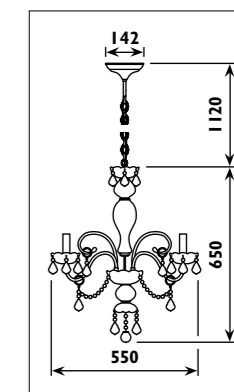

JP091

Crystal body with metal trim								
Code	Class	IP	QC	Lamp/s		Colour/s		
				Base	Max			
JP217	I	20	21		18 x 40w	•	•	•

Crystal body with metal trim						
Code	Class	IP	QC	Lamp/s		Colour/s
				Base	Max	 Chrome trim Clear crystal
JP091	I	20	31		5 x 40w	•