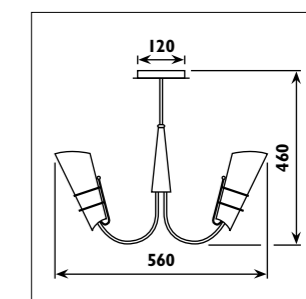

JH102

Metal body with crackle glass shade						
Code	Class	IP	QC	Lamp/s		Colour/s
				Base	Max	
JH102	I	20	21	E14	3 x 60w	•