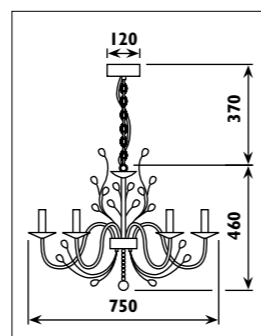

JP172

Metal body with crystal trim						
Code	Class	IP	QC	Lamp/s		Colour/s
				Base	Max	
JP171	I	20	31	E14	6 x 40w	•
JP172	I	20	31	E14	8 x 40w	•

Metal body with glass teardrop beads						
Code	Class	IP	QC	Lamp/s		Colour/s
				Base	Max	
PF42	I	20	21	G4	14 x 10w	•