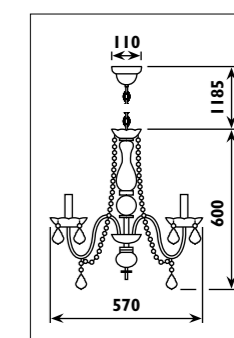

Crystal body with metal trim						
Code	Class	IP	QC	Lamp/s		Colour/s
				Base	Max	 Chrome trim Clear crystal
JP091	I	20	31		5 x 40w	•

JP024 / TOLEDO

JP024

JP026 / TOLEDO

JP026

JP211 / TOLEDO

F 34

JP211