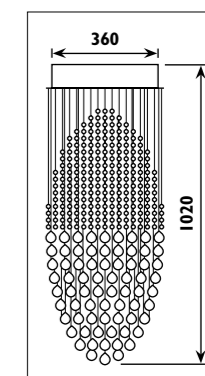

PF103

Metal body with crystal beads and drops						
Code	Class	IP	QC	Lamp/s		Colour/s
				Base	Max	
PF25	I	20	21	 GU10 PAR16	10 x 50w	 Chrome body/ Clear crystals

Metal body with crystal drops						
Code	Class	IP	QC	Lamp/s		Colour/s
				Base	Max	
PF103	I	20	20	 GU10 PAR16	5 x 50w	 Chrome body/ Clear crystals