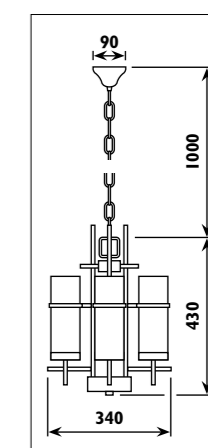

JP421

Metal body with clear glass shades						
Code	Class	IP	QC	Lamp/s		Colour/s
				Base	Max	
JP421	I	20	21	E14	4 x 40w	 Brown body Clear glass