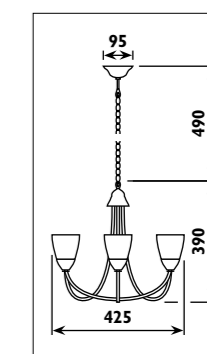

JH80

Metal body with white glass shades						
Code	Class	IP	QC	Lamp/s		Colour/s
				Base	Max	
JP431	I	20	21	E14	6 x 60w	•
JP432	I	20	21	E14	9 x 60w	•

Metal body with opal glass shades						
Code	Class	IP	QC	Lamp/s		Colour/s
				Base	Max	
JH80	I	20	11	E14	3 x 40w	•