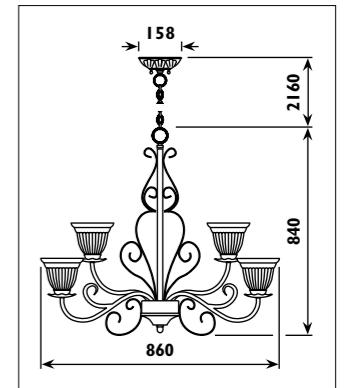

Metal and polyresin body, alabaster glass shade with crystal drops						
Code	Class	IP	QC	Lamp/s		Colour/s
				Base	Max	
JP074	I	20	21	E27	12 x 60w	•
JP075	I	20	21	E27	21 x 60w	•

JP058 / OPERA

JP058

JP059 / OPERA