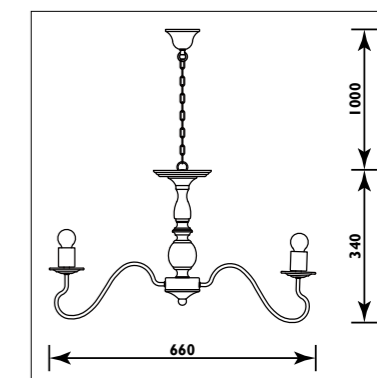

JP0007-BL

Metal body						
Code	Class	IP	QC	Lamp/s		Colour/s
				Base	Max	
JP0006-BL	I	20	21	E27	3 x 40w	•
JP0007-BL	I	20	21	E27	5 x 40w	•