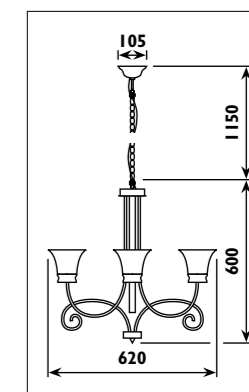

JP153

Metal body with frosted glass shade						
Code	Class	IP	QC	Lamp/s		Colour/s
				Base	Max	
JP152	I	20	21	E27	3 x 60w	•

Metal body with frosted glass shade						
Code	Class	IP	QC	Lamp/s		Colour/s
				Base	Max	
JP153	I	20	21	E27	5 x 60w	•