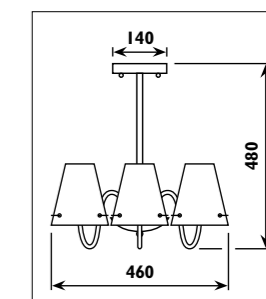

JP430

Metal body with white glass shades						
Code	Class	IP	QC	Base	Lamp/s Max	Colour/s
JP430	I	20	21	E14	3 x 60w	•