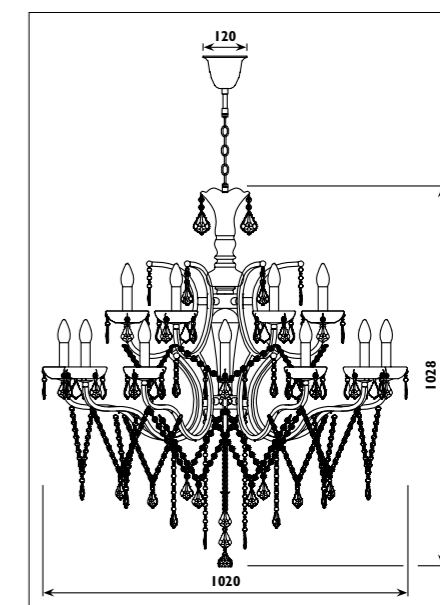

JP502

Metal body with crystal drops						
Code	Class	IP	QC	Lamp/s		Colour/s
				Base	Max	
JP500	I	20	21	E14	18 x 40w	 Chrome body/clear crystal

Metal body with crystal drops						
Code	Class	IP	QC	Lamp/s		Colour/s
				Base	Max	
JP502	I	20	21	E14	18 x 40w	 Black body/clear crystal