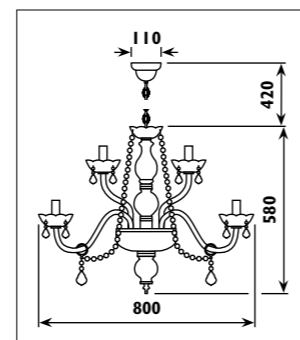

Crystal body with metal trim						
Code	Class	IP	QC	Lamp/s		Colour/s
				Base	Max	 Chrome trim Clear crystal
JP091	I	20	31		5 x 40w	•

JP024 / TOLEDO

JP024

JP026 / TOLEDO

JP026

JP211 / TOLEDO

F 34

JP211