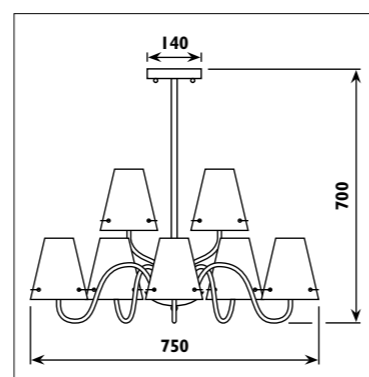

JP432

JH80 • JH81
JH82
F 28

Metal body with white glass shades						
Code	Class	IP	QC	Lamp/s		Colour/s
				Base	Max	
JP431	I	20	21	E14	6 x 60w	•
JP432	I	20	21	E14	9 x 60w	•

Metal body with opal glass shades						
Code	Class	IP	QC	Lamp/s		Colour/s
				Base	Max	
JH80	I	20	11	E14	3 x 40w	•