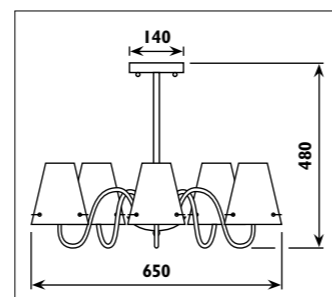

JP431

JH80 • JH81
JH82
F 28

Metal body with white glass shades						
Code	Class	IP	QC	Lamp/s		Colour/s
				Base	Max	
JP431	I	20	21	E14	6 x 60w	•
JP432	I	20	21	E14	9 x 60w	•

Metal body with opal glass shades						
Code	Class	IP	QC	Lamp/s		Colour/s
				Base	Max	
JH80	I	20	11	E14	3 x 40w	•