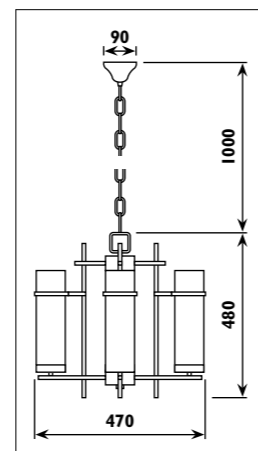

JP422 • JP423
F 24

JP422

JP512 • JP513
F 30

Metal body with clear glass shades						
Code	Class	IP	QC	Lamp/s		Colour/s
				Base	Max	
JP422	I	20	21	E14	6 x 40w	•
JP423	I	20	21	E14	8 x 40w	•

Metal body with clear glass shade						
Code	Class	IP	QC	Lamp/s		Colour/s
				Base	Max	
JP512	I	20	21	E27	3 x 40w	•
JP513	I	20	21	E27	5 x 40w	•