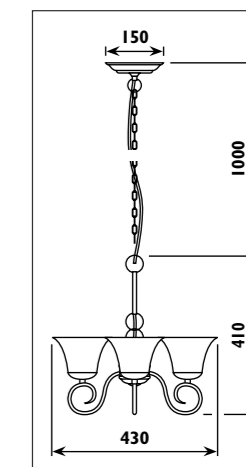

JP441

Metal body with frosted glass shade						
Code	Class	IP	QC	Lamp/s		Colour/s
				Base	Max	
JP154	I	20	21	E27	9 x 60w	•

Metal body with glass shade/s						
Code	Class	IP	QC	Lamp/s		Colour/s
				Base	Max	
JP441	I	20	21	E27	3 x 60w	•