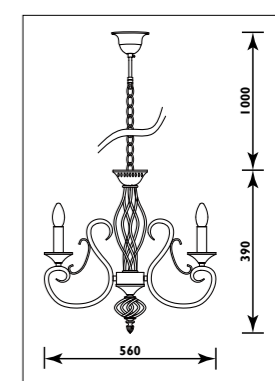

Metal body						
Code	Class	IP	QC	Lamp/s		Colour/s
				Base	Max	
JP0011-BL	I	20	21		3 x 40w	•
JP0012-BL	I	20	21		8 x 40w	•