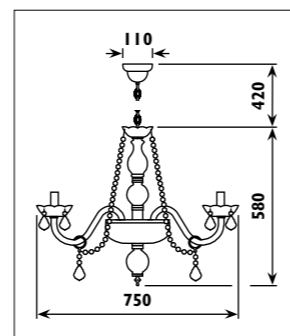

Crystal body with metal trim						
Code	Class	IP	QC	Lamp/s		Colour/s
				Base	Max	 Chrome trim Clear crystal
JP091	I	20	31		5 x 40w	•

JP024 / TOLEDO

JP024

JP026 / TOLEDO

JP026

JP211 / TOLEDO

F 34

JP211