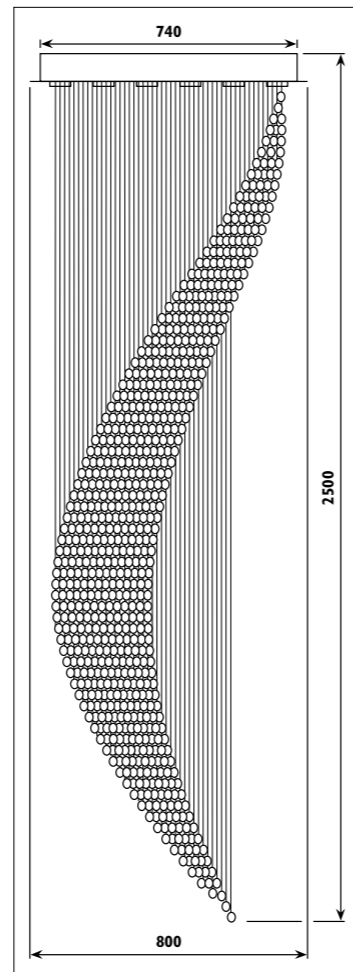

CHANDELIERS

Metal body with acrylic crystal shades							
Code	Class	IP	QC	Voltage	Lamp/s	Lumen	Colour/s
					LED (Factory fitted) 3200K		Chrome body/ Clear acrylic crystal shades
JP815	I	20	21	230	9 x 5w	3600	•

JDF0002

JDF0002

JDF0004

JDF0004

Metal and chrome body with clear crystals						
Code	Class	IP	QC	Lamp/s		Colour/s
				Base	Max	
JDF0001	I	20	21	E14	7 x 40W	•
JDF0002	I	20	21	E14	4 x 40W	•

Metal and chrome body with clear crystals						
Code	Class	IP	QC	Lamp/s		Colour/s
				Base	Max	
JDF0003	I	20	21	E14	6 x 40W	•
JDF0004	I	20	21	E14	12 x 40W	•

PF39 / SWIRL

PF39

PF74 / BELL

PF74

Metal body with crystal droplets						
Code	Class	IP	QC	Lamp/s		Colour/s
				Base	Max	
PF39	I	20	20	 GU10 PAR16	12 x 50w	 Chrome body Clear crystal droplets

Metal and stainless steel body with crystal droplets						
Code	Class	IP	QC	Lamp/s		Colour/s
				Base	Max	
PF74	I	20	20	 GU10 PAR16	9 x 50w	 Chrome body Clear crystal droplets

PF25 / CASCADE

PF25

PF103

PF103

Metal body with crystal beads and drops						
Code	Class	IP	QC	Lamp/s		Colour/s
				Base	Max	
PF25	I	20	21	 GU10 PAR16	10 x 50w	 Chrome body/ Clear crystals

Metal body with crystal drops						
Code	Class	IP	QC	Lamp/s		Colour/s
				Base	Max	
PF103	I	20	20	 GU10 PAR16	5 x 50w	 Chrome body/ Clear crystals