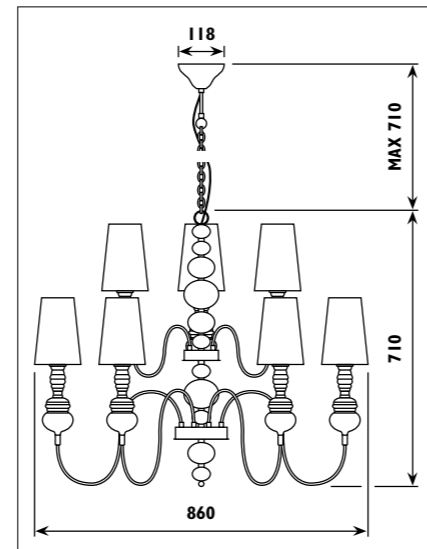

JH110

JP241 • JP242
← F 19

Metal body with PVC or fabric shade								
Code	Class	IP	QC	Lamp/s		Colour/s		
				Base	Max			
JH110	I	20	21	E14	9 x 60w	•	•	•

Wrought iron body							
Code	Class	IP	QC	Lamp/s		Colour/s	
				Base	Max		
JP241	I	20	21	E14	6 x 60w	•	
JP242	I	20	21	E14	8 x 60w	•	•