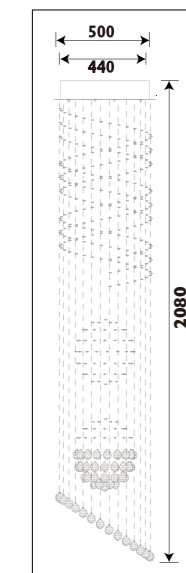

CHANDELIERS

Metal body with acrylic crystal shades							
Code	Class	IP	QC	Voltage	Lamp/s	Lumen	Colour/s
					LED (Factory fitted) 3200K		Chrome body/ Clear acrylic crystal shades
JP815	I	20	21	230	9 x 5w	3600	•

PF39 / SWIRL

PF39

PF74 / BELL

PF74

Metal body with crystal droplets						
Code	Class	IP	QC	Lamp/s		Colour/s
				Base	Max	
PF39	I	20	20	 GU10 PAR16	12 x 50w	 Chrome body Clear crystal droplets

Metal and stainless steel body with crystal droplets						
Code	Class	IP	QC	Lamp/s		Colour/s
				Base	Max	
PF74	I	20	20	 GU10 PAR16	9 x 50w	 Chrome body Clear crystal droplets

PF25 / CASCADE

PF25

PF103

PF103

Metal body with crystal beads and drops						
Code	Class	IP	QC	Lamp/s		Colour/s
				Base	Max	
PF25	I	20	21	 GU10 PAR16	10 x 50w	 Chrome body/ Clear crystals

Metal body with crystal drops						
Code	Class	IP	QC	Lamp/s		Colour/s
				Base	Max	
PF103	I	20	20	 GU10 PAR16	5 x 50w	 Chrome body/ Clear crystals

PF76

PF76

PF77

PF77

Metal body with clear crystals						
Code	Class	IP	QC	Lamp/s		Colour/s
				Base	Max	
PF76	I	20	20		7 x 50w	• 

Metal body with clear crystals						
Code	Class	IP	QC	Lamp/s		Colour/s
				Base	Max	
PF77	I	20	20		7 x 50w	• 