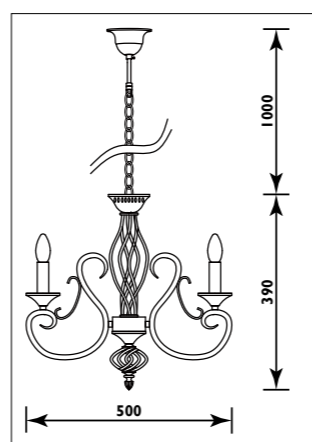

Metal body							
Code	Class	IP	QC	Lamp/s		Colour/s	
				Base	Max		
JP0008-BL	I	20	21		8 x 40w	•	
JP0010-BL	I	20	21		5 x 40w	•