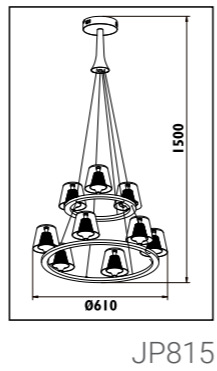

CHANDELIERS

Metal body with acrylic crystal shades							
Code	Class	IP	QC	Voltage	Lamp/s	Lumen	Colour/s
					LED (Factory fitted) 3200K		Chrome body/ Clear acrylic crystal shades
JP815	I	20	21	230	9 x 5w	3600	•