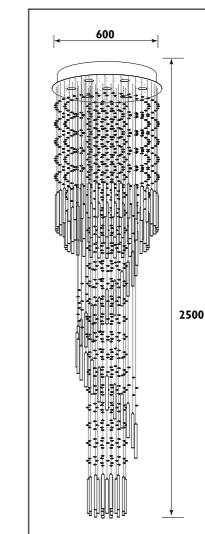

CHANDELIERS

Metal body with acrylic crystal shades							
Code	Class	IP	QC	Voltage	Lamp/s	Lumen	Colour/s
					LED (Factory fitted) 3200K		Chrome body/ Clear acrylic crystal shades
JP815	I	20	21	230	9 x 5w	3600	•

PF39 / SWIRL

PF39

PF74 / BELL

PF74

Metal body with crystal droplets						
Code	Class	IP	QC	Lamp/s		Colour/s
				Base	Max	
PF39	I	20	20	 GU10 PAR16	12 x 50w	 Chrome body Clear crystal droplets

Metal and stainless steel body with crystal droplets						
Code	Class	IP	QC	Lamp/s		Colour/s
				Base	Max	
PF74	I	20	20	 GU10 PAR16	9 x 50w	 Chrome body Clear crystal droplets

PF25 / CASCADE

PF25

PF103

PF103

Metal body with crystal beads and drops						
Code	Class	IP	QC	Lamp/s		Colour/s
				Base	Max	
PF25	I	20	21	 GU10 PAR16	10 x 50w	 Chrome body/ Clear crystals

Metal body with crystal drops						
Code	Class	IP	QC	Lamp/s		Colour/s
				Base	Max	
PF103	I	20	20	 GU10 PAR16	5 x 50w	 Chrome body/ Clear crystals

PF87

PF87

Metal body with clear crystals						
Code	Class	IP	QC	Lamp/s		Colour/s
				Base	Max	
PF87	I	20	20	 GU10 PAR16	9 x 50w	 Chrome body/ Clear crystals

PF93

PF93

PF300

PF300

Metal body with clear crystals						
Code	Class	IP	QC	Lamp/s		Colour/s
				Base	Max	
PF93	I	20	20	 GU10 PAR16	7 x 50w	 Chrome body/ Clear crystals
PF300	I	20	20	 GU10 PAR16	7 x 50w	 Chrome body/ Clear crystals