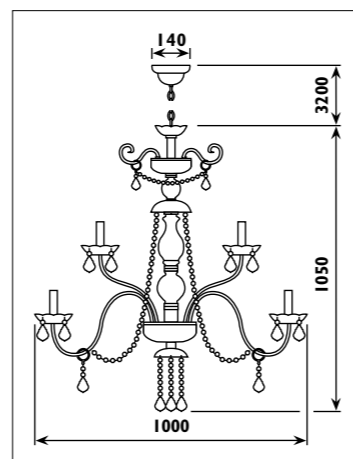

JP217

Crystal body with metal trim								
Code	Class	IP	QC	Lamp/s		Colour/s		
				Base	Max			
JP217	I	20	21		18 x 40w	•	•	•

Crystal body with metal trim						
Code	Class	IP	QC	Lamp/s		Colour/s
				Base	Max	 Chrome trim Clear crystal
JP091	I	20	31		5 x 40w	•