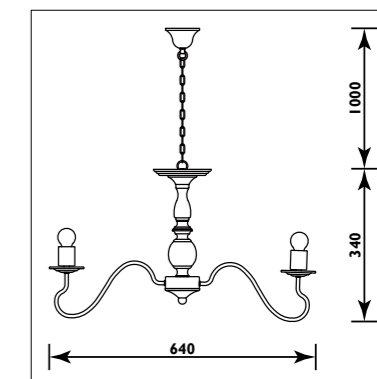

JP442 • JP443
F 23

Metal body with glass shade/s						
Code	Class	IP	QC	Lamp/s		Colour/s
				Base	Max	
JP442	I	20	21	E27	5 x 60w	•
JP443	I	20	21	E27	9 x 60w	•

JP0006
JP0007
F 17

JP0006-BL

Metal body						
Code	Class	IP	QC	Lamp/s		Colour/s
				Base	Max	
JP0006-BL	I	20	21	E27	3 x 40w	•
JP0007-BL	I	20	21	E27	5 x 40w	•