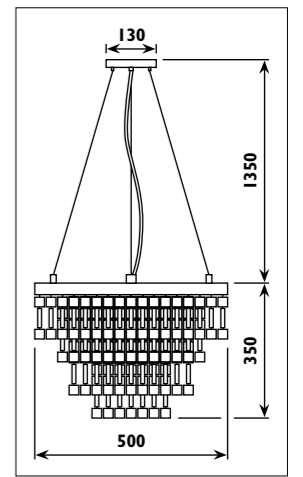

CHANDELIERS

Metal body with acrylic crystal shades							
Code	Class	IP	QC	Voltage	Lamp/s	Lumen	Colour/s
					LED (Factory fitted) 3200K		Chrome body/ Clear acrylic crystal shades
JP815	I	20	21	230	9 x 5w	3600	•