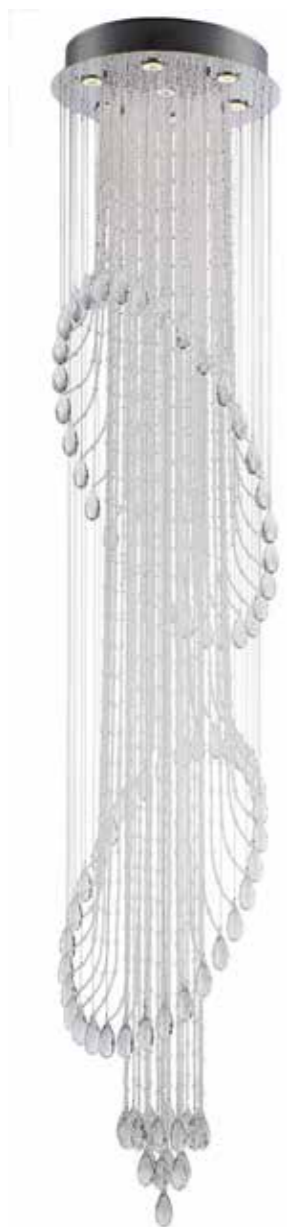

CHANDELIERS

Metal body with acrylic crystal shades							
Code	Class	IP	QC	Voltage	Lamp/s	Lumen	Colour/s
					LED (Factory fitted) 3200K		Chrome body/ Clear acrylic crystal shades
JP815	I	20	21	230	9 x 5w	3600	•

PF39 / SWIRL

PF39

PF74 / BELL

PF74

Metal body with crystal droplets						
Code	Class	IP	QC	Lamp/s		Colour/s
				Base	Max	
PF39	I	20	20	 GU10 PAR16	12 x 50w	 Chrome body Clear crystal droplets

Metal and stainless steel body with crystal droplets						
Code	Class	IP	QC	Lamp/s		Colour/s
				Base	Max	
PF74	I	20	20	 GU10 PAR16	9 x 50w	 Chrome body Clear crystal droplets

PF25 / CASCADE

PF25

PF103

PF103

Metal body with crystal beads and drops						
Code	Class	IP	QC	Lamp/s		Colour/s
				Base	Max	
PF25	I	20	21	 GU10 PAR16	10 x 50w	 Chrome body/ Clear crystals

Metal body with crystal drops						
Code	Class	IP	QC	Lamp/s		Colour/s
				Base	Max	
PF103	I	20	20	 GU10 PAR16	5 x 50w	 Chrome body/ Clear crystals

PF47

PF47

PF79

PF79

Metal body with clear crystals						
Code	Class	IP	QC	Lamp/s		Colour/s
				Base	Max	
PF47	I	20	20	 GU10 PAR16	4 x 50w	 Chrome body/ Clear crystals

Metal body with clear crystals						
Code	Class	IP	QC	Lamp/s		Colour/s
				Base	Max	
PF79	I	20	20	 GU10 PAR16	12 x 50w	 Chrome body/ Clear crystals