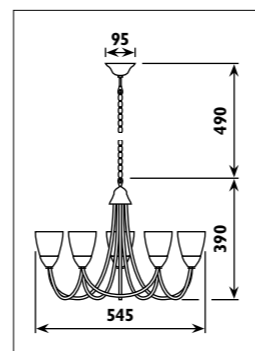

JH81

JP436 • JP437

F 27

Metal body with opal glass shades						
Code	Class	IP	QC	Lamp/s		Colour/s
				Base	Max	
JH81	I	20	11	E14	6 x 40w	•
JH82	I	20	11	E14	9 x 40w	•

Metal body with glass shade/s						
Code	Class	IP	QC	Lamp/s		Colour/s
				Base	Max	
JP436	I	20	21	E14	3 x 40w	•
JP437	I	20	21	E14	5 x 40w	•