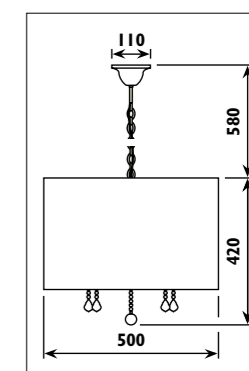

PF97

Metal body, acrylic shade with crystal drops							
Code	Class	IP	QC	Lamp		Transformer included (not dimmable)	Colour/s
				Base	Max		
PF97	I	20	21	E14	5 x 60w	•	•