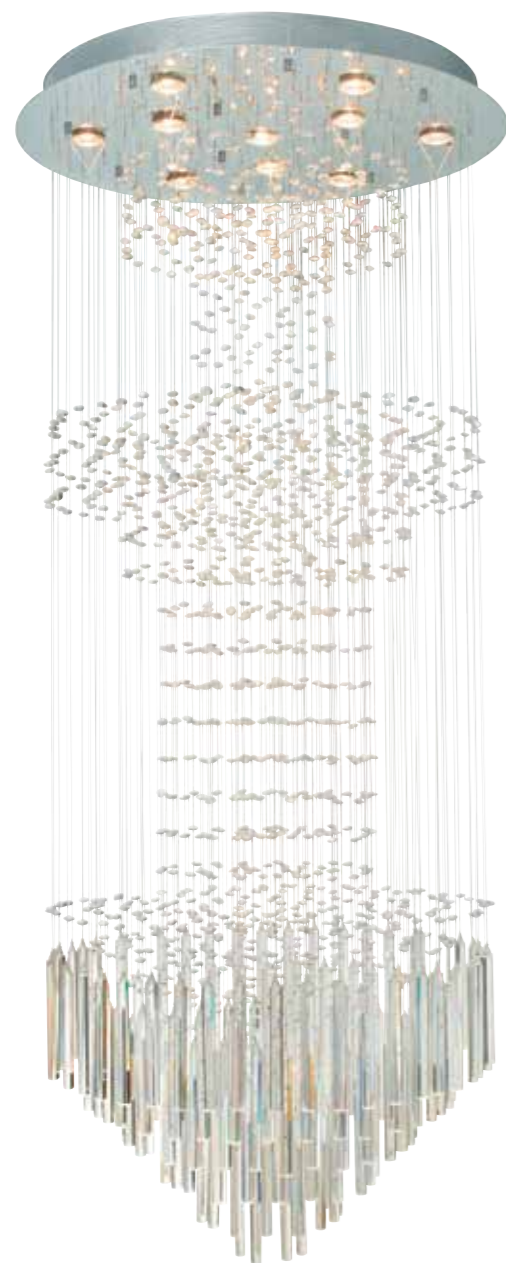

CHANDELIERS

Metal body with acrylic crystal shades							
Code	Class	IP	QC	Voltage	Lamp/s	Lumen	Colour/s
					LED (Factory fitted) 3200K		Chrome body/ Clear acrylic crystal shades
JP815	I	20	21	230	9 x 5w	3600	•

PF39 / SWIRL

PF39

PF74 / BELL

PF74

Metal body with crystal droplets						
Code	Class	IP	QC	Lamp/s		Colour/s
				Base	Max	
PF39	I	20	20	 GU10 PAR16	12 x 50w	 Chrome body Clear crystal droplets

Metal and stainless steel body with crystal droplets						
Code	Class	IP	QC	Lamp/s		Colour/s
				Base	Max	
PF74	I	20	20	 GU10 PAR16	9 x 50w	 Chrome body Clear crystal droplets

PF25 / CASCADE

PF25

PF103

PF103

Metal body with crystal beads and drops						
Code	Class	IP	QC	Lamp/s		Colour/s
				Base	Max	
PF25	I	20	21	 GU10 PAR16	10 x 50w	 Chrome body/ Clear crystals

Metal body with crystal drops						
Code	Class	IP	QC	Lamp/s		Colour/s
				Base	Max	
PF103	I	20	20	 GU10 PAR16	5 x 50w	 Chrome body/ Clear crystals