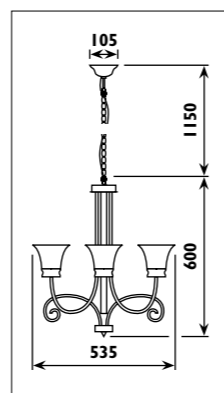

JP152 • JP153
F 21

JP152

Metal body with frosted glass shade						
Code	Class	IP	QC	Lamp/s		Colour/s
				Base	Max	
JP152	I	20	21	E27	3 x 60w	•

Metal body with frosted glass shade						
Code	Class	IP	QC	Lamp/s		Colour/s
				Base	Max	
JP153	I	20	21	E27	5 x 60w	•