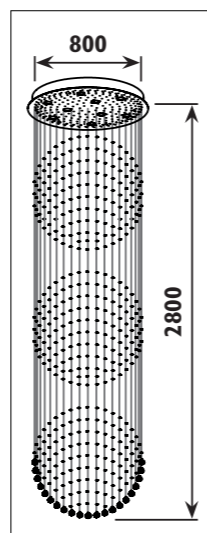

PF106

PF106 Metal body with crystal drops						
PF101 Metal body with crystal drops						
Code	Class	IP	QC	Lamp/s		Colour/s
				Base	Max	
PF106	I	20	20	GU10 PAR16	9 x 50w	•
PF101	I	20	20	GU10 PAR16	9 x 50w	•

PF104 Metal body with clear bubble glass							
PF40 Metal body with crystal droplets							
Code	Class	IP	QC	Lamp/s		Colour/s	
				Base	Max		
PF104	I	20	20	GU10 PAR16	5 x 50w	•	
PF40	I	20	20	GU10 PAR16	3 x 50w		•