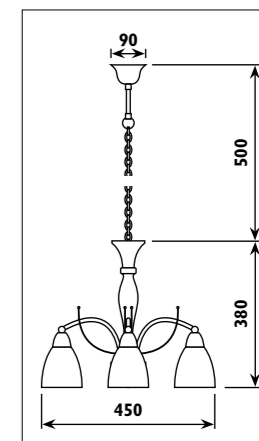

JP436

JP436 • JP437

F 27

Metal body with opal glass shades						
Code	Class	IP	QC	Lamp/s		Colour/s
				Base	Max	
JH81	I	20	11	E14	6 x 40w	•
JH82	I	20	11	E14	9 x 40w	•

Metal body with glass shade/s						
Code	Class	IP	QC	Lamp/s		Colour/s
				Base	Max	
JP436	I	20	21	E14	3 x 40w	•
JP437	I	20	21	E14	5 x 40w	•