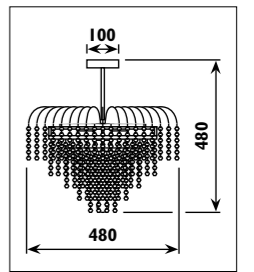

PF49

Metal body with crystal trim								
Code	Class	IP	QC	Lamp/s				Colour/s
				Base	Max	Transformer included	Transformer not dimmable	
PF73	I	20	21	G4	30 x 10w	•	•	•

Metal body with clear crystal droplets						
Code	Class	IP	QC	Lamp/s		Colour/s
				Base	Max	
PF49	I	20	20	G9	5 x 40w	•