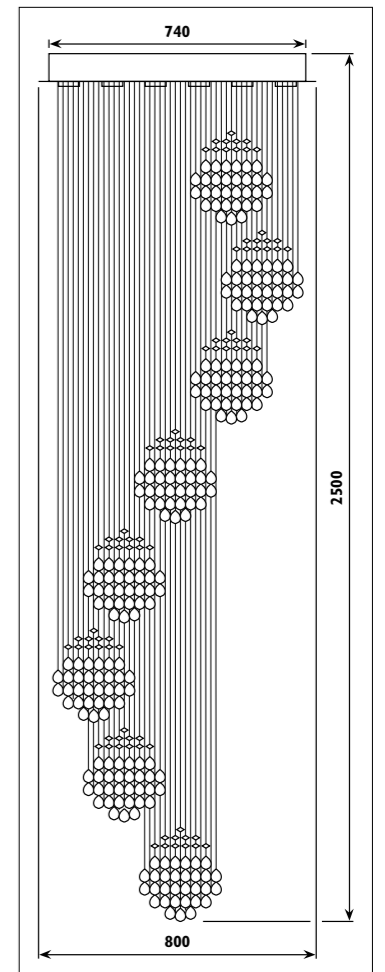

CHANDELIERS

Metal body with acrylic crystal shades							
Code	Class	IP	QC	Voltage	Lamp/s	Lumen	Colour/s
					LED (Factory fitted) 3200K		Chrome body/ Clear acrylic crystal shades
JP815	I	20	21	230	9 x 5w	3600	•

Metal body with crystal droplets						
Code	Class	IP	QC	Lamp/s		Colour/s
				Base	Max	
						Chrome body/ Clear crystals
JP307	I	20	22	G9	4 x 40w	•
JP308	I	20	22	G9	3 x 40w	•

JDF0001

JDF0001

JDF0003

JDF0003

JDF0002

JDF0002

JDF0004

JDF0004

Metal and chrome body with clear crystals						
Code	Class	IP	QC	Lamp/s		Colour/s
				Base	Max	
JDF0001	I	20	21	E14	7 x 40W	•
JDF0002	I	20	21	E14	4 x 40W	•

Metal and chrome body with clear crystals						
Code	Class	IP	QC	Lamp/s		Colour/s
				Base	Max	
JDF0003	I	20	21	E14	6 x 40W	•
JDF0004	I	20	21	E14	12 x 40W	•

PF39 / SWIRL

PF39

PF74 / BELL

PF74

Metal body with crystal droplets						
Code	Class	IP	QC	Lamp/s		Colour/s
				Base	Max	
PF39	I	20	20	 GU10 PAR16	12 x 50w	 Chrome body Clear crystal droplets

Metal and stainless steel body with crystal droplets						
Code	Class	IP	QC	Lamp/s		Colour/s
				Base	Max	
PF74	I	20	20	 GU10 PAR16	9 x 50w	 Chrome body Clear crystal droplets