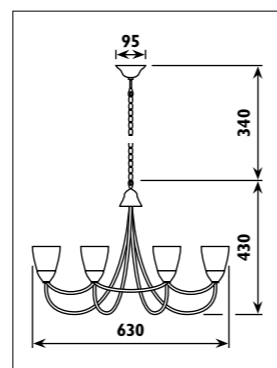

JH82

JP436 • JP437

F 27

Metal body with opal glass shades						
Code	Class	IP	QC	Lamp/s		Colour/s
				Base	Max	
JH81	I	20	11	E14	6 x 40w	•
JH82	I	20	11	E14	9 x 40w	•

Metal body with glass shade/s						
Code	Class	IP	QC	Lamp/s		Colour/s
				Base	Max	
JP436	I	20	21	E14	3 x 40w	•
JP437	I	20	21	E14	5 x 40w	•