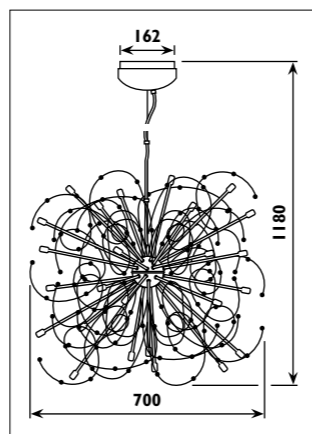

PF33

Metal body with crystal beads							
Code	Class	IP	QC	Base	Lamp/s Max	Transformer included (electronic)	Colour/s
PF33	I	20	21	G4	25 x 10w	•	•
PF34	I	20	21	G4	40 x 10w	•	•

Metal body with crystal trim							
Code	Class	IP	QC	Base	Lamp/s Max	Transformer included	Colour/s
PF71	I	20	21	G4	18 x 10w	•	•
PF72	I	20	21	G4	24 x 10w	•	•