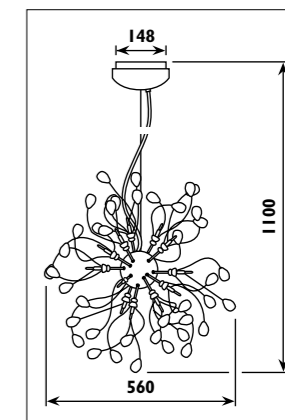

PF71

Metal body with crystal beads							
Code	Class	IP	QC	Base	Lamp/s Max	Transformer included (electronic)	Colour/s
PF33	I	20	21	G4	25 x 10w	•	•
PF34	I	20	21	G4	40 x 10w	•	•

Metal body with crystal trim							
Code	Class	IP	QC	Base	Lamp/s Max	Transformer included	Colour/s
PF71	I	20	21	G4	18 x 10w	•	•
PF72	I	20	21	G4	24 x 10w	•	•