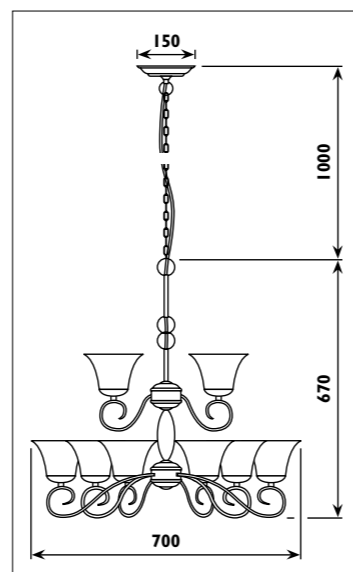

JP443

Metal body with glass shade/s						
Code	Class	IP	QC	Lamp/s		Colour/s
				Base	Max	
JP442	I	20	21	E27	5 x 60w	•
JP443	I	20	21	E27	9 x 60w	•