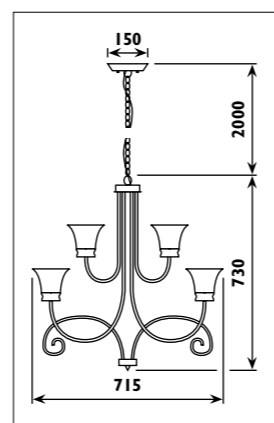

JP154

Metal body with frosted glass shade						
Code	Class	IP	QC	Lamp/s		Colour/s
				Base	Max	
JP154	I	20	21	E27	9 x 60w	•

Metal body with glass shade/s						
Code	Class	IP	QC	Lamp/s		Colour/s
				Base	Max	
JP441	I	20	21	E27	3 x 60w	•