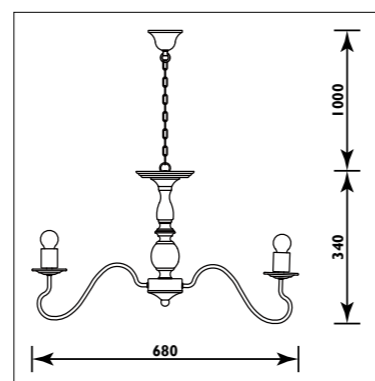

F 17

F 17

Metal body							
Code	Class	IP	QC	Lamp/s		Colour/s	
				Base	Max		
JP0008-BL	I	20	21		8 x 40w	•	
JP0010-BL	I	20	21		5 x 40w	•	

JP0011
JP0012

F 17

Metal body						
Code	Class	IP	QC	Lamp/s		Colour/s
				Base	Max	
JP0011-BL	I	20	21		3 x 40w	•
JP0012-BL	I	20	21		8 x 40w	•