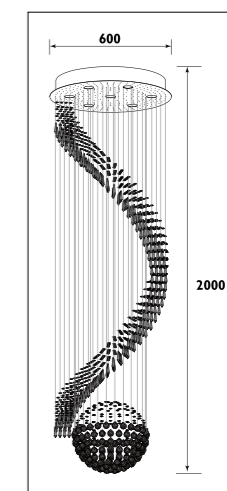

PF300

Metal body with clear crystals						
Code	Class	IP	QC	Lamp/s		Colour/s
				Base	Max	
PF93	I	20	20	 GU10 PAR16	7 x 50w	 Chrome body/ Clear crystals
PF300	I	20	20	 GU10 PAR16	7 x 50w	 Chrome body/ Clear crystals