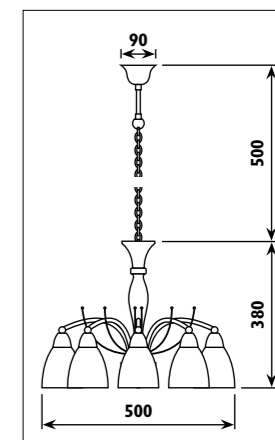

JP437

JP436 • JP437

F 27

Metal body with opal glass shades						
Code	Class	IP	QC	Lamp/s		Colour/s
				Base	Max	
JH81	I	20	11	E14	6 x 40w	•
JH82	I	20	11	E14	9 x 40w	•

Metal body with glass shade/s						
Code	Class	IP	QC	Lamp/s		Colour/s
				Base	Max	
JP436	I	20	21	E14	3 x 40w	•
JP437	I	20	21	E14	5 x 40w	•