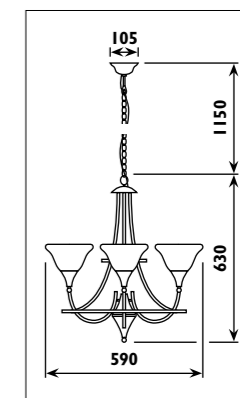

JH104 / SCROLL

JH104

Metal body with crackle glass shade						
Code	Class	IP	QC	Lamp/s		Colour/s
				Base	Max	
JH103	I	20	21	E14	5 x 60w	•
JH104	I	20	21	E14	8 x 60w	•

JP160 - JP161

F 29

JP162 / CALICE

JP162