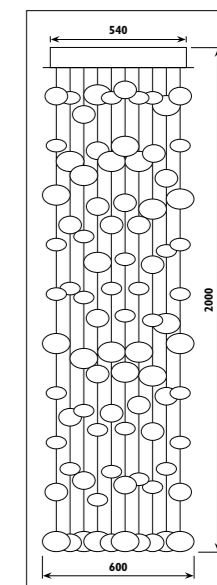

PF104

PF106 Metal body with crystal drops						
PF101 Metal body with crystal drops						
Code	Class	IP	QC	Lamp/s		Colour/s
				Base	Max	
PF106	I	20	20	GU10 PAR16	9 x 50w	•
PF101	I	20	20	GU10 PAR16	9 x 50w	•

PF104 Metal body with clear bubble glass							
PF40 Metal body with crystal droplets							
Code	Class	IP	QC	Lamp/s		Colour/s	
				Base	Max		
PF104	I	20	20	GU10 PAR16	5 x 50w	•	
PF40	I	20	20	GU10 PAR16	3 x 50w		•