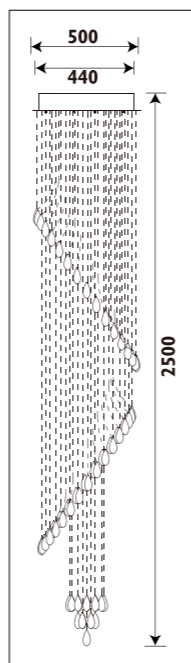

CHANDELIERS

Metal body with acrylic crystal shades							
Code	Class	IP	QC	Voltage	Lamp/s	Lumen	Colour/s
					LED (Factory fitted) 3200K		Chrome body/ Clear acrylic crystal shades
JP815	I	20	21	230	9 x 5w	3600	•

PF39 / SWIRL

PF39

PF74 / BELL

PF74

Metal body with crystal droplets						
Code	Class	IP	QC	Lamp/s		Colour/s
				Base	Max	
PF39	I	20	20	 GU10 PAR16	12 x 50w	 Chrome body Clear crystal droplets

Metal and stainless steel body with crystal droplets						
Code	Class	IP	QC	Lamp/s		Colour/s
				Base	Max	
PF74	I	20	20	 GU10 PAR16	9 x 50w	 Chrome body Clear crystal droplets

PF25 / CASCADE

PF25

PF103

PF103

Metal body with crystal beads and drops						
Code	Class	IP	QC	Lamp/s		Colour/s
				Base	Max	
PF25	I	20	21	 GU10 PAR16	10 x 50w	 Chrome body/ Clear crystals

Metal body with crystal drops						
Code	Class	IP	QC	Lamp/s		Colour/s
				Base	Max	
PF103	I	20	20	 GU10 PAR16	5 x 50w	 Chrome body/ Clear crystals

PF76

PF76

PF77

PF77

Metal body with clear crystals						
Code	Class	IP	QC	Lamp/s		Colour/s
				Base	Max	
PF76	I	20	20		7 x 50w	• 

Metal body with clear crystals						
Code	Class	IP	QC	Lamp/s		Colour/s
				Base	Max	
PF77	I	20	20		7 x 50w	• 