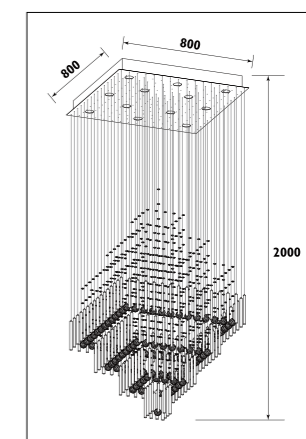

PF79

Metal body with clear crystals						
Code	Class	IP	QC	Lamp/s		Colour/s
				Base	Max	
PF47	I	20	20	 GU10 PAR16	4 x 50w	 Chrome body/ Clear crystals

Metal body with clear crystals						
Code	Class	IP	QC	Lamp/s		Colour/s
				Base	Max	
PF79	I	20	20	 GU10 PAR16	12 x 50w	 Chrome body/ Clear crystals