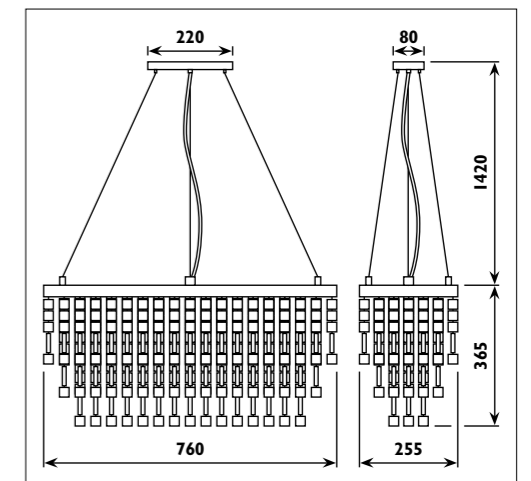

CHANDELIERS

Metal body with acrylic crystal shades							
Code	Class	IP	QC	Voltage	Lamp/s	Lumen	Colour/s
					LED (Factory fitted) 3200K		Chrome body/ Clear acrylic crystal shades
JP815	I	20	21	230	9 x 5w	3600	•