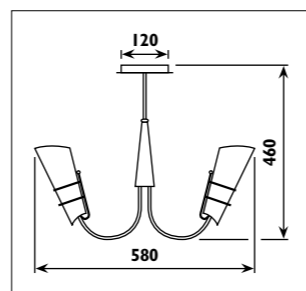

F 25

JH100 - JH101

JH102

Metal body with crackle glass shade						
Code	Class	IP	QC	Lamp/s		Colour/s
				Base	Max	
JH102	I	20	21	E14	3 x 60w	•

JH103 / SCROLL

JH103

JH103 - JH104
F 25

JH100 - JH101