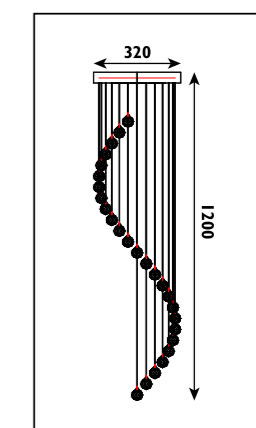

PF40

PF106 Metal body with crystal drops						
PF101 Metal body with crystal drops						
Code	Class	IP	QC	Lamp/s		Colour/s
				Base	Max	
PF106	I	20	20	GU10 PAR16	9 x 50w	•
PF101	I	20	20	GU10 PAR16	9 x 50w	•

PF104 Metal body with clear bubble glass							
PF40 Metal body with crystal droplets							
Code	Class	IP	QC	Lamp/s		Colour/s	
				Base	Max		
PF104	I	20	20	GU10 PAR16	5 x 50w	•	
PF40	I	20	20	GU10 PAR16	3 x 50w		•