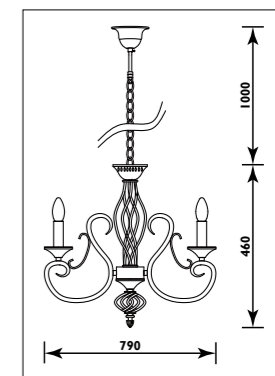

Metal body						
Code	Class	IP	QC	Lamp/s		Colour/s
				Base	Max	
JP0011-BL	I	20	21		3 x 40w	•
JP0012-BL	I	20	21		8 x 40w	•