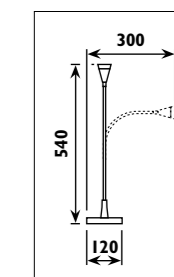

LTL005

Metal and plastic body										
Code	Class	IP	QC	Lamp/s LED (Factory fitted)	Lumen 	Colour/s				
				5000K						
JF380	II	20	11	1 x 4.8w	340	•				
LTL002	II	20	21	3w	200		•	•	•	
LTL003	II	20	21	3w	200					•

Metal and plastic body										
Code	Class	IP	QC	Lamp/s LED (Factory fitted)	Lumen 	Colour/s				
				5000K						
LTL001	II	20	21	3w	200	•	•			
LTL005	II	20	21	3w	200	•	•	•	•