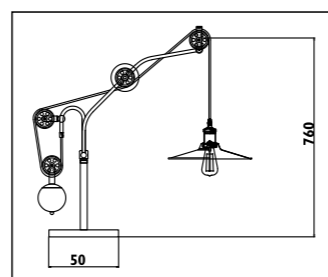

KTM006

Steel body with pulley						
Code	Class	IP	QC	Lamp		Colour/s
				Base	Max	
						 Black
KTM006	II	20	21	E27	40w	.