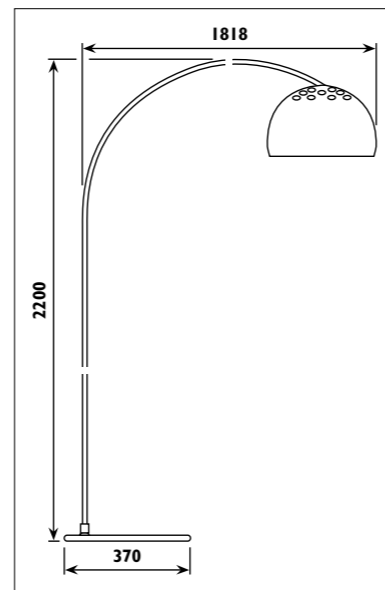

JF259

Metal lamp with marble base						
Code	Class	IP	QC	Lamp/s		Colour/s
				Base	Max	
JF259	I	20	21	E27	100w	• Satin chrome body Black marble