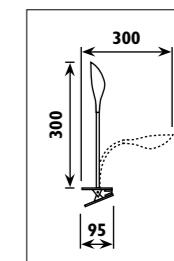

LTL001

Metal and plastic body										
Code	Class	IP	QC	Lamp/s LED (Factory fitted)	Lumen 	Colour/s				
				5000K						
JF380	II	20	11	1 x 4.8w	340	•				
LTL002	II	20	21	3w	200		•	•	•	
LTL003	II	20	21	3w	200					•

Metal and plastic body										
Code	Class	IP	QC	Lamp/s LED (Factory fitted)	Lumen 	Colour/s				
				5000K						
LTL001	II	20	21	3w	200	•	•			
LTL005	II	20	21	3w	200	•	•	•	•