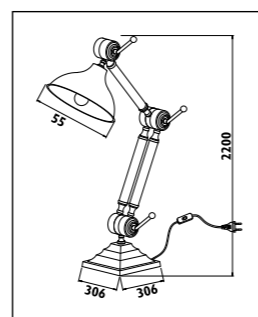

Metal and plastic body										
Code	Class	IP	QC	Lamp/s  LED (Factory fitted)	Lumen 	Colour/s				
				5000K						
LTL001	II	20	21	3w	200	•	•			
LTL005	II	20	21	3w	200	•	•	•	•	

KTM001

KTM001

KTM003

KTM003