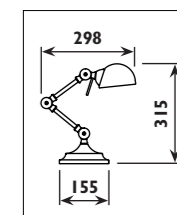

Aluminium body						
Code	Class	IP	QC	Lamp		Colour/s
				Base	Max	
KTM001	II	20	21	E27	40w	•
KTM003	II	20	21	E27	40w	•

JF413

Metal body									
Code	Class	IP	QC	Lamp		Colour/s			
				Base	Max	Antique bronze	White	Cream	Black
JF413	II	20	21	E14	40w			•	•
JF416	II	20	21	E14	40w	•	•