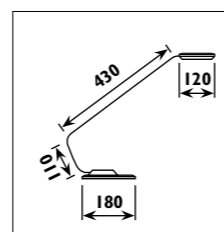

JF380

Metal and plastic body										
Code	Class	IP	QC	Lamp/s LED (Factory fitted)	Lumen 	Colour/s				
				5000K						
JF380	II	20	11	1 x 4.8w	340	•				
LTL002	II	20	21	3w	200		•	•	•	
LTL003	II	20	21	3w	200					•

Metal and plastic body										
Code	Class	IP	QC	Lamp/s LED (Factory fitted)	Lumen 	Colour/s				
				5000K						
LTL001	II	20	21	3w	200	•	•			
LTL005	II	20	21	3w	200	•	•	•	•