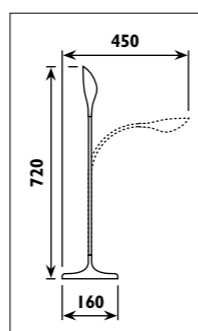

LTL003

Metal and plastic body										
Code	Class	IP	QC	Lamp/s LED (Factory fitted)	Lumen 	Colour/s				
				5000K						
JF380	II	20	11	1 x 4.8w	340	•				
LTL002	II	20	21	3w	200		•	•	•	
LTL003	II	20	21	3w	200					•

Metal and plastic body										
Code	Class	IP	QC	Lamp/s LED (Factory fitted)	Lumen 	Colour/s				
				5000K						
LTL001	II	20	21	3w	200	•	•			
LTL005	II	20	21	3w	200	•	•	•	•