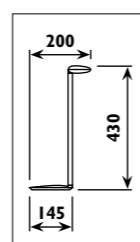

LTL002

Metal and plastic body										
Code	Class	IP	QC	Lamp/s LED (Factory fitted)	Lumen 	Colour/s				
				5000K						
JF380	II	20	11	1 x 4.8w	340	•				
LTL002	II	20	21	3w	200		•	•	•	
LTL003	II	20	21	3w	200					•

Metal and plastic body										
Code	Class	IP	QC	Lamp/s LED (Factory fitted)	Lumen 	Colour/s				
				5000K						
LTL001	II	20	21	3w	200	•	•			
LTL005	II	20	21	3w	200	•	•	•	•