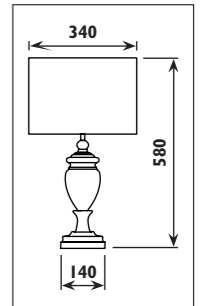

JF414

JF421 Metal body with glass shade							
JF410 Resin body with fabric shade							
Code	Class	IP	QC	Lamp/s		Colour/s	
				Base	Max	White	Rose gold body Clear shade
JF421	II	20	21		40w		•
JF410	II	20	11		60w	•	

Metal body with fabric shade							
Code	Class	IP	QC	Lamp/s		Colour/s	
				Base	Max	White	Copper
JF414	II	20	11		60w	•	
JF415	II	20	11		40w		•