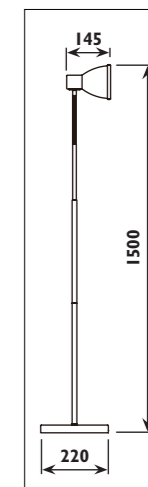

KTM006

KTM006

Steel body with pulley						
Code	Class	IP	QC	Lamp		Colour/s
				Base	Max	
						 Black
KTM006	II	20	21	E27	40w	.

JF411

JF412

JF411

JF412

Metal body with marble base						
Code	Class	IP	QC	Lamp		Colour/s
				Base	Max	
						 Copper
JF411	II	20	21	E14	40w	.
JF412	II	20	21		E27	40w

JF418

JF418

Metal body						
Code	Class	IP	QC	Lamp/s		Colour/s
				Base	Max	
JF418	II	20	21		25w	 Black

JF419

Floor and table lamp,  
sold as a set

JF419 - TABLE

JF419 - FLOOR

Metal body						
Code	Class	IP	QC	Lamp/s		Colour/s
				Base	Max	
JF419	II	20	21		40w	 Chrome body/ white shade