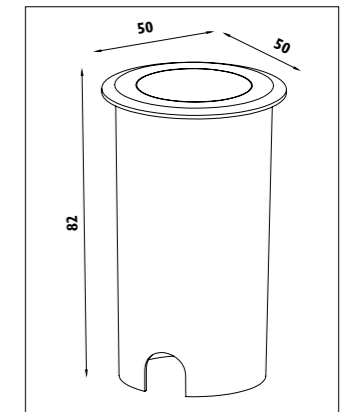

Aluminium + PC						
Code	Class	IP	QC	Lamp/s LED (Factory fitted) 4000K	Lumen 	Colour/s Black
LSL0009BL	I	54	21	11.5w	535	•
LSL0010BL	I	54	21	30w	1600	•

LGL0002AL

LGL0002AL Plastic body and aluminium cover with plastic housing						
LGL0003BL Plastic body and stainless steel cover with PC housing						
Code	Class	IP	QC	Lamp/s LED (Factory fitted) 4000K	Lumen 	Colour/s Aluminium Black
LGL0002AL	II	65	21	1.8w	60	•
LGL0003BL	II	65	21	2w	30	•