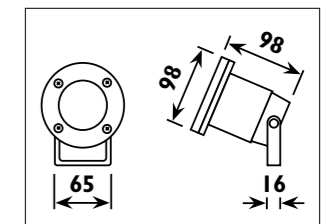

LS755 • LS756

LS333 Fiber glass head, plastic spike with glass lens												
LS506 Die-cast aluminium body with glass lens												
Code	Class	IP	QC	Lamp/s		Lamp/s	Cable	Feature/s			Colour/s	
				Submerged	Not submerged			Transformer required	Submersible maximum	Tolerates chemicals	Black	Green
LS333	II	54	24		12v GU5,3 halogen MR16 dichroic	100w					•	
LS506	III	68	22	50w	20w		2 metre	1 metre	No		•	•

LS511 Plastic body and spike, anodised aluminium reflector with glass lens												
LS755 - LS756 Fiber glass head, 304 stainless steel bracket with glass lens												
Code	Class	IP	QC	Lamp/s		Lamp/s	Cable	Feature/s			Colour/s	
				12v GY6,35 halogen	12v MR16 50w - Submerged 20w - Not submerged			Transformer required	230v PAR16 50w	Submersible maximum	Tolerates chemicals	Black
LS511	III	68	24	50w			5 metre	1 metre	Yes		•	
LS755	III	68	22					1 metre			•	
LS756	I	55	22								•