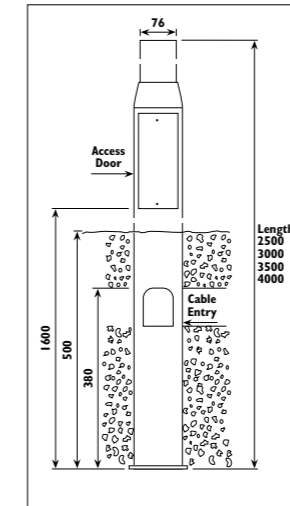

PS60 P planting

PS76 M surface mount

PS76 MS surface mount with stabilising step

PS76 P planting

PS76 PS planting with stabilising step

Pole lengths							
Code	Lengths (mm)						
	1000	1500	2000	2500	3000	3500	4000
PS60 P	•	•	•	•	•		
PS76 M		•	•	•	•	•	
PS76 MS				•	•	•	•
PS76 P			•	•	•	•	•
PS76 PS				•	•	•	•