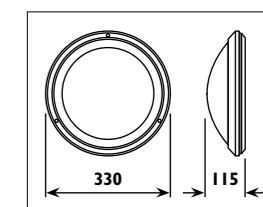

WT0002BL

WTT01 Polycarbonate body and polycarbonate lens										
WO3E Die-cast aluminium body with glass lens										
Code	Class	IP	QC	Lamp/s			Colour/s			
				Base	Max	Black body/ Clear lens	White body/ Clear lens	Black	White	
WTT01	I	44	23	B22	60w	•	•			
WO3E	I	54	22	E27	60w			•	•	

Polycarbonate body and lens									
Code	Class	IP	QC	Lamp/s		Colour/s			
				Base	Max	White	Black		
WT0001W	I	55	24	E27	2 x 60w	•			
WT0002BL	I	55	24	E27	2 x 60w			•