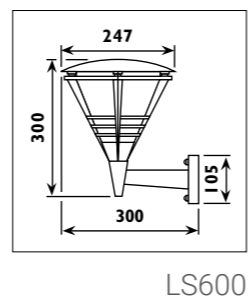

Die-cast aluminium body with opal plastic lens						
Code	Class	IP	QC	Lamp/s		Colour/s
				Base	Max	
LS600	I	44	22	E27	60w	•

LS284 Die-cast aluminium body with glass lens						
LS0013BL Steel body with opal glass diffuser						
Code	Class	IP	QC	Lamp/s		Colour/s
				Base	Max	
LS284	I	44	22	E27	100w	•
LS0013BL	I	44	21	E27	60w	•