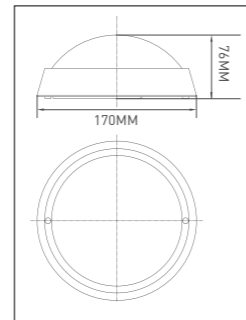

LWT0001W

PP base with with PC diffuser							
Code	Class	IP	QC	Lamp/s LED (Factory fitted) 4000K	Lumen 	Colour/s White Black	
LWT0001BL	II	65	21	10w	750		•
LWT0001W	II	65	21	10w	750	•	
LWT0002BL	II	65	21	18w	1350		•
LWT0002W	II	65	21	18w	1350	•	

PP base with with PC diffuser							
Code	Class	IP	QC	Lamp/s LED (Factory fitted) 4000K	Lumen 	Colour/s White Black	
LWT0003BL	II	65	21	25w	1850		•
LWT0003W	II	65	21	25w	1850	•	
LWT0004BL	II	65	21	30w	2250		•
LWT0004W	II	65	21	30w	2250	•