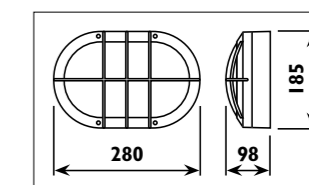

WO21G

Die-cast aluminium body with PC diffuser							
Code	Class	IP	QC	Lamp/s		Colour/s	
				Base ESL	Max	Black	White
WO20A	I	54	22	E27	1 x 60w	•	•
WO20G	I	54	22	E27	1 x 60w	•	•

Die-cast aluminium body with PC diffuser							
Code	Class	IP	QC	Lamp/s		Colour/s	
				Base ESL	Max	Black	
WO21A	I	54	22	E27	1 x 60w	•	
WO21G	I	54	22	E27	1 x 60w	•