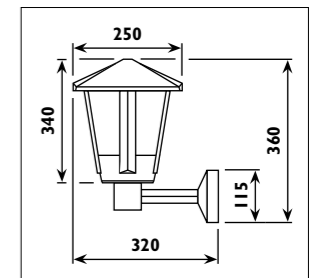

LS911

Die-cast aluminium body with PC shade							
Code	Class	IP	QC	Lamp/s		Colour/s	Coastal use
				Base	Max		
LS911	I	54	23	E27	60w	Black	 Except high corrosion or accidic areas. 3 year warranty against corrosion.