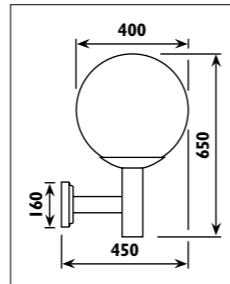

LS853

LS852 • LS853 Electro-galvanised steel body with polycarbonate lens														
LS856 • LS857 Die-cast aluminium and electro-galvanised steel body with polycarbonate lens														
Code	Class	IP	QC	Lamp/s		Lamp/s			HID lamp/s			Colour/s		
				E27	230v E27 Mercury blended	Compact fluorescent	Ballast included	HPS	Mercury vapour	Gear included	Black	Green	White	
LS852	I	44	22	100w		2 x 9w	1 x 26w	2 x 26w	•	70w		•	•	•
LS853	I	44	22	100w		2 x 9w	1 x 26w	2 x 26w	•	70w	125w	•	•	•
LS856	I	44	22	100w		2 x 9w	1 x 26w	2 x 26w	•	70w	80w	•	•	•
LS857	I	44	22	150w	160w	2 x 9w	1 x 26w	2 x 26w	•	70w	125w	•	•	•

LS852 • LS853 Electro-galvanised steel body with polycarbonate lens														
LS858 • LS859 Die-cast aluminium and electro-galvanised steel body with polycarbonate lens														
Code	Class	IP	QC	Lamp/s		Lamp/s			HID lamp/s			Colour/s		
				E27	230v E27 Mercury blended	Compact fluorescent	Ballast included	HPS	Mercury vapour	Gear included	Black	Green	White	
LS854	I	44	22	100w		2 x 9w	1 x 26w	2 x 26w	•	70w	80w	•	•	•
LS855	I	44	22	100w		2 x 9w	1 x 26w	2 x 26w	•	70w	80w	•	•	•
LS858	I	44	22	100w		2 x 9w	1 x 26w	2 x 26w	•	70w	80w	•	•	•
LS859	I	44	22	150w	160w	2 x 9w	1 x 26w	2 x 26w	•	70w	125w	•	•	•