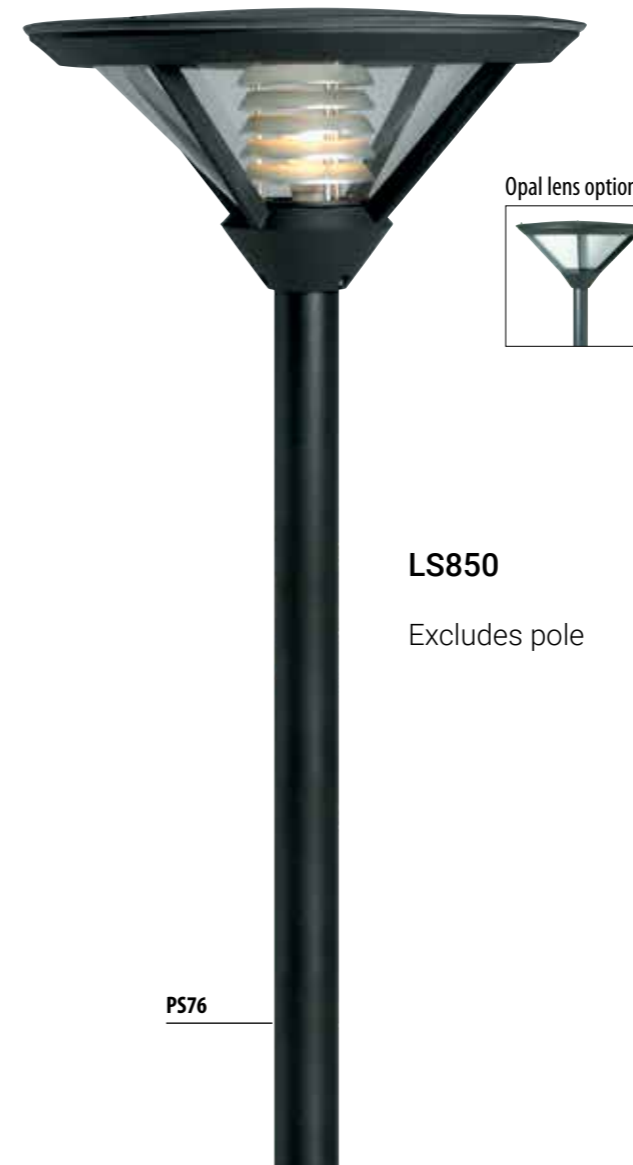

LS901

Excludes pole

LS901

Die-cast aluminium body, anodised aluminium heatshield with high impact acrylic lens. Pole sold separately

Code	LS901	
Class	I	
IP	55	
QC	32	
Lamp/s		
E27	1 x 100w	
230v Compact fluorescent	2 x 26w	
Ballast included	•	
HID lamp/s		
HPS E27	1 x 70w	
Metal halide E27	1 x 70w	
	1 x 100w	
	1 x 150w	
Mercury vapour E27	1 x 80w	
	1 x 125w	
Gear included	•	
Colour/s		
Black	•	
Green	•	
Grey	•	
White	•	
Accessories		
Pole K 116	PS76	