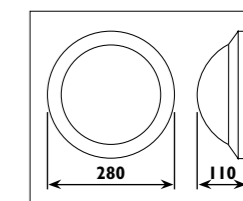

WT22

Die-cast aluminium body with plastic lens								
Code	Class	IP	QC	Base Compact fluorescent	Lamp/s Max	Ballast included	Colour/s	
							Black	White
WT7E	I	54	22	G23	2 x 9w	•	•	•

Plastic body and lens													
Code	Class	IP	QC	Base E27	230v Compact fluorescent 2D			Lamp/s Ballast included	230v Compact fluorescent			Colour/s	
					2 pin	4 pin			1 x 9w	2 x 9w	1 x 11w	Black	White
WT20	I	65	24		1 x 16w	1 x 16w	1 x 21w	Magnetic	1 x 9w	2 x 9w	1 x 11w	•	•
WT22	I	65	24	1 x 60w	1 x 16w	1 x 16w	1 x 21w	Electronic	1 x 9w	2 x 9w		•	•
WT23	I	65	24		1 x 16w	1 x 16w	1 x 21w	Electronic	1 x 9w	2 x 9w		•	•