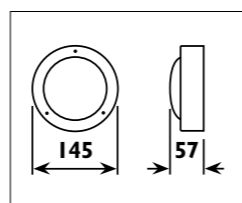

WT16A

Stainless steel body, die-cast aluminium base with frosted glass lens						
Code	Class	IP	QC	Lamp/s		Colour/s
				Base	Max	
						 Stainless steel
WT16A	I	44	22	G9	25w	•