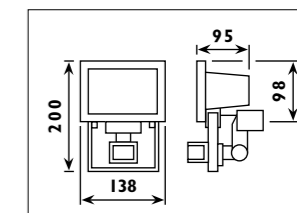

LS104

Die-cast aluminium and plastic body, anodised aluminium reflector with glass lens								
Code	Class	IP	QC	HID lamp/s			Gear	Colour/s
				Base	Max			
				HPS	Metal halide			
LS174	I	55	22	E40	E40	400w	•	Black

Die-cast aluminium and plastic body, anodised aluminium reflector with glass lens									
Code	Class	IP	QC	Lamp/s		Max	Feature	Colour/s	
				Base				Black	White
				Halogen Q1					
				78mm	118mm		Infra red movement sensor		
LS102	I	44	12		Rx7s	500w		•	
LS104	I	44	12	Rx7s		150w	•		•