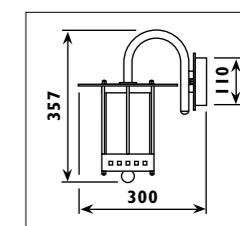

LS871

Stainless steel body with clear glass lens						
Code	Class	IP	QC	Lamp/s		Colour/s
				Base	Max	
LS460	I	44	21	E27	60w	• Stainless steel
LS461	I	44	21	E27	60w	• Stainless steel

Stainless steel body with clear bubbled glass or opal plastic lens							
Code	Class	IP	QC	Lamp/s		Colour/s	
				Base	Max	Stainless steel body Clear bubbled lens	Stainless steel body Opal lens
LS871	I	44	22	E27	60w	•	•