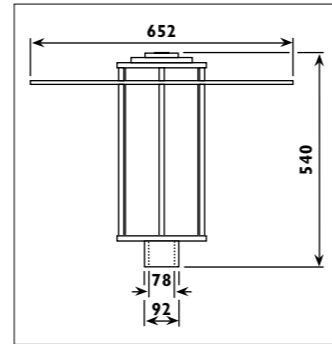

LS901

Excludes pole

LS901

Die-cast aluminium body, anodised aluminium heatshield with high impact acrylic lens. Pole sold separately

Code	LS901	
Class	I	
IP	55	
QC	32	
Lamp/s		
E27	1 x 100w	
230v Compact fluorescent	2 x 26w	
Ballast included	•	
HID lamp/s		
HPS E27	1 x 70w	
Metal halide E27	1 x 70w	
	1 x 100w	
	1 x 150w	
Mercury vapour E27	1 x 80w	
	1 x 125w	
Gear included	•	
Colour/s		
Black	•	
Green	•	
Grey	•	
White	•	
Accessories		
Pole K 116	PS76	