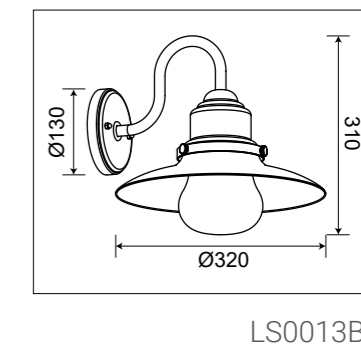

Die-cast aluminium body with opal plastic lens						
Code	Class	IP	QC	Lamp/s		Colour/s
				Base	Max	
LS600	I	44	22	E27	60w	•

LS284 Die-cast aluminium body with glass lens						
LS0013BL Steel body with opal glass diffuser						
Code	Class	IP	QC	Lamp/s		Colour/s
				Base	Max	
LS284	I	44	22	E27	100w	•
LS0013BL	I	44	21	E27	60w	•