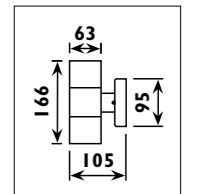

LS389

LS386 - LS387 Aluminium body with glass lens								
LS388 - LS389 Stainless steel body with glass lens								
Code	Class	IP	QC	Lamp/s		Feature/s	Colour/s	
				Base	Max		Aluminium	Stainless steel
LS386	I	44	22	GU10 PAR16	1 x 35w	1-way	•	
LS387	I	44	22	GU10 PAR16	2 x 35w	2-way	•	
LS388	I	44	22	GU10 PAR16	1 x 35w	1-way		•
LS389	I	44	22	GU10 PAR16	2 x 35w	2-way		•