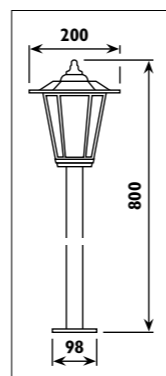

K 59

LS462

K 65

K 84

Stainless steel body with clear glass lens						
Code	Class	IP	QC	Lamp/s		Colour/s
				Base	Max	
LS462	I	44	22		60w	 Stainless steel

Die-cast aluminium body with opal plastic lens						
Code	Class	IP	QC	Lamp/s		Colour/s
				Base	Max	
LS602	I	44	22		60w	 Black