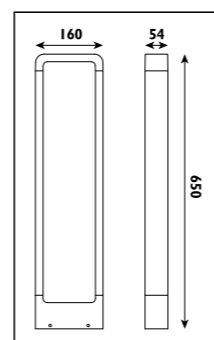

LS1702

Aluminium body							
Code	Class	IP	QC	Lamp/s LED (Factory fitted) 4000K	Lumen 	Colour/s Dark grey White	
LS1702	I	54	22	7w	361	•	•

Die cast aluminium body with opal PC diffuser						
Code	Class	IP	QC	Lamp/s LED (Factory fitted)	Lumen 	Colour/s Black
LSL0002BL	I	44	21	12w	1000	•