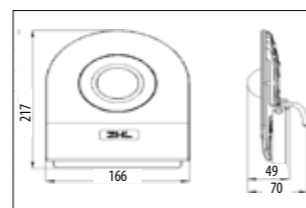

LS733

Aluminium body with tempered glass lens									
Code	Class	IP	QC	Lamp/s LED (Factory fitted) 6000K	Features Beam angle	Lumen 	Colour/s Black White Dark grey		
LS732	I	65	22	10w	100°	800	•	•	•
LS733	I	65	22	30w	100°	2400	•	•	•
LS734	I	65	22	50w	100°	4000	•	•	•

Aluminium body with tempered glass lens, adjustable steel tripod and cable with plug								
Code	Class	IP	QC	Lamp/s LED (Factory fitted)	Features Switch Beam angle	Lumen 	Colour/s Black/yellow	
LSL112+S	I	65	22	1 x 20w	• 100°	1449	•