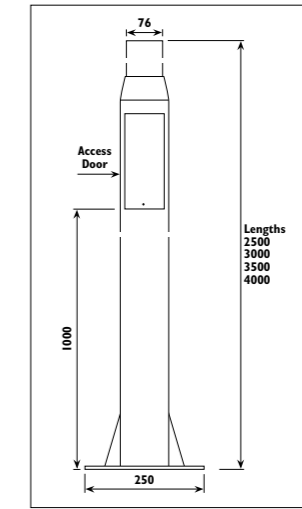

PS76 MS surface mount with stabilising step