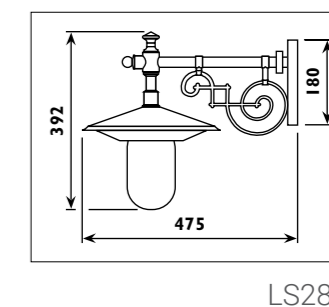

Die-cast aluminium body with opal plastic lens						
Code	Class	IP	QC	Lamp/s		Colour/s
				Base	Max	
LS600	I	44	22	E27	60w	•

LS284 Die-cast aluminium body with glass lens						
LS0013BL Steel body with opal glass diffuser						
Code	Class	IP	QC	Lamp/s		Colour/s
				Base	Max	
LS284	I	44	22	E27	100w	•
LS0013BL	I	44	21	E27	60w	•