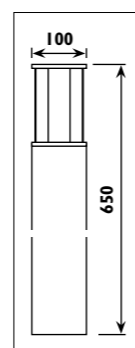

LS833

Aluminium body with polycarbonate lens						
Code	Class	IP	QC	Lamp/s		Colour/s
				Base	Max	
LS833	I	54	23	 ESL Aluminium	60w	•

Aluminium body with plastic lens						
Code	Class	IP	QC	Lamp/s		Colour/s
				Base	Max	
LS828	I	54	23	 E27 Aluminium	60w	•