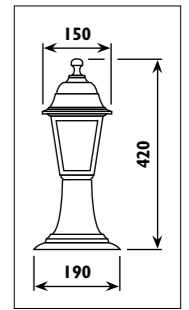

LS482

Polypropylene body and PC lens						
Code	Class	IP	QC	Lamp/s		Coastal use
				Base	Max	
LS488	II	44	23	E27	60w	Black Except high corrosion or acidic areas. 3 year warranty against corrosion.

DMC Body and glass lens							
Code	Class	IP	QC	Lamp/s		Colour/s	Coastal use
				Base	Max		
LS482	II	44	23	E27	60w	Black Except high corrosion or acidic areas. 3 year warranty against corrosion.	
LS483	II	44	23	E27	60w	Black Except high corrosion or acidic areas. 3 year warranty against corrosion.