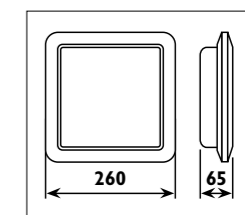

WQ23

Polycarbonate body and lens							
Code	Class	IP	QC	Lamp/s			Colour/s
				230v Compact fluorescent 2D 2 pin	230v CFL	Ballast included	White
WT23E	I	55	24	1 x 16w	2 x 9w	•	•

Plastic body and lens										
Code	Class	IP	QC	Lamp/s				Colour/s		
				230v Compact fluorescent 2D 2 pin	230v Compact fluorescent 2D 4 pin	Ballast included (electronic)	230v Compact fluorescent 2 pin	Ballast included (magnetic)	Black	White
WQ20	I	65	24				1 x 9w	2 x 9w	•	•
WQ23	I	65	24	1 x 16w	1 x 16w	•	1 x 9w	2 x 9w	•	•