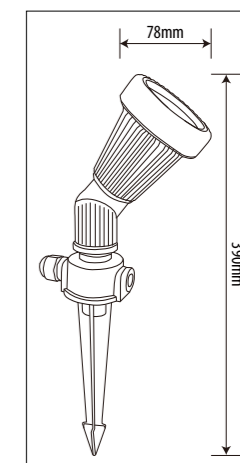

LSP0001BL • LSP0002BL