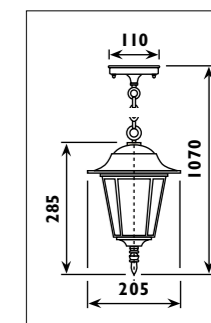

LS208

Die-cast aluminium body with glass lens						
Code	Class	IP	QC	Lamp/s		Colour/s
				Base	Max	
LS208	I	44	22		100w	 Black