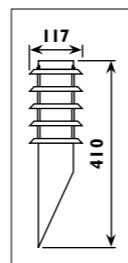

LS451

LS451 • LS452
K 99