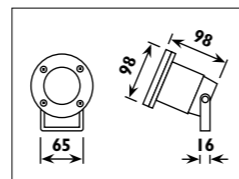

LS506

LS333 Fiber glass head, plastic spike with glass lens												
LS506 Die-cast aluminium body with glass lens												
Code	Class	IP	QC	Lamp/s		Lamp/s	Cable	Feature/s			Colour/s	
				Submerged	Not submerged			Transformer required	Submersible maximum	Tolerates chemicals	Black	Green
LS333	II	54	24		12v GU5,3 halogen MR16 dichroic	100w					•	
LS506	III	68	22	50w	20w		2 metre	1 metre	No		•	•

LS511 Plastic body and spike, anodised aluminium reflector with glass lens												
LS755 - LS756 Fiber glass head, 304 stainless steel bracket with glass lens												
Code	Class	IP	QC	Lamp/s		Lamp/s	Cable	Feature/s			Colour/s	
				12v GY6,35 halogen	12v MR16 50w - Submerged 20w - Not submerged			Transformer required	230v PAR16 50w	Submersible maximum	Tolerates chemicals	Black
LS511	III	68	24	50w			5 metre	1 metre	Yes		•	
LS755	III	68	22					1 metre			•	
LS756	I	55	22								•