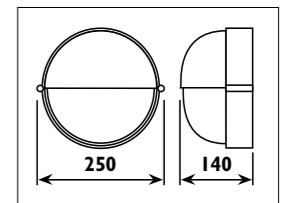

WT2E

Die-cast aluminium body with glass lens							
Code	Class	IP	QC	Lamp/s		Colour/s	
				Base 	Max	Black	White
WT1A	I	54	22	E27	60w	•	•
WT1E	I	54	22	E27	60w	•	•
WT1G	I	54	22	E27	60w	•	•

Die-cast aluminium body with glass lens							
Code	Class	IP	QC	Lamp/s		Colour/s	
				Base 	Max	Black	White
WT2A	I	54	22	E27	100w	•	•
WT2E	I	54	22	E27	100w	•	•
WT2G	I	54	22	E27	100w	•	•