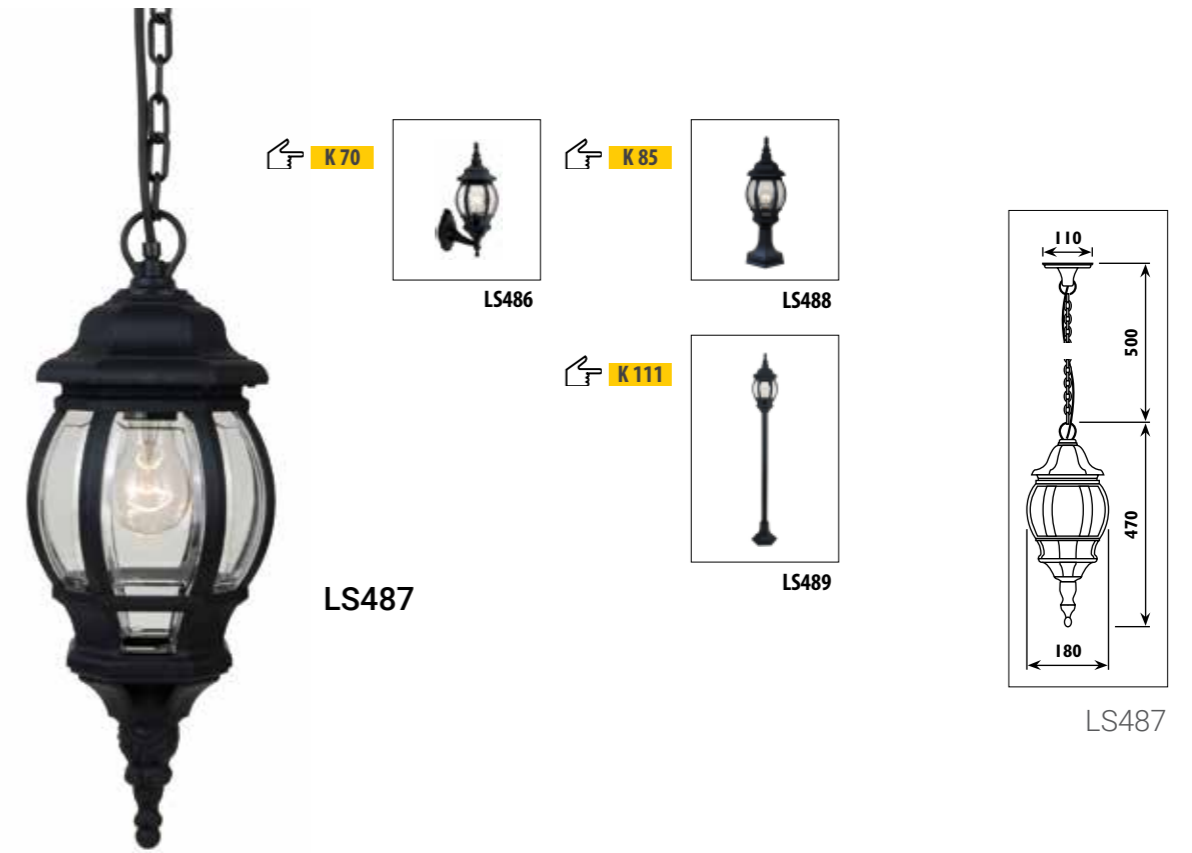

LS274 / DOLCE

K 71

LS272 • LS273

LS274

Die-cast aluminium body with glass lens						
Code	Class	IP	QC	Lamp/s		Colour/s
				Base	Max	
LS210	I	44	22	E27	100w	•
LS282	I	44	22	E27	100w	•

Die-cast aluminium body with glass lens						
Code	Class	IP	QC	Lamp/s		Colour/s
				Base	Max	
LS242	I	44	22	E27	100w	•
LS274	I	44	22	E27	100w	•