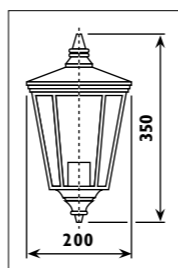

LS214

Die-cast aluminium body with glass lens									
Code	Class	IP	QC	Lamp/s		Colour/s			
				Base	Max	Black	Green	Rust	White
LS214	I	44	22	E27	1 x 60w	•			•
LS216	I	44	22	E27	1 x 60w	•	•	•	•

Die-cast aluminium body with glass lens								
Code	Class	IP	QC	Lamp/s		Colour/s		
				Base	Max	Black	White	
LS218	I	44	22	E27	1 x 100w	•		•
LS220	I	44	22	E27	2 x 60w	•		•