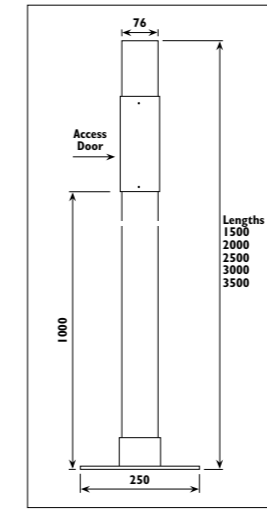

PS76 M surface mount