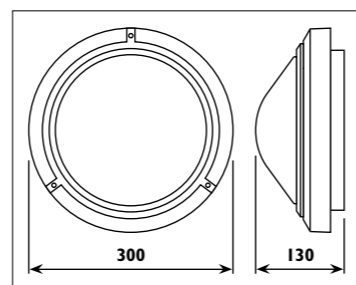

WT35

Die-cast aluminium body with glass lens							
Code	Class	IP	QC	Lamp/s		Colour/s	
				Base	Max	Black	Matt white
WT35	I	54	22	E27	1 x 60w	•	•
WT36	I	54	22	E27	2 x 60w		•

Die-cast aluminium body with glass lens							
Code	Class	IP	QC	Lamp/s		Colour/s	
				Base	Max	Black	White
WT6A	I	54	22	E27	60w	•	•
WT6E	I	54	22	E27	60w		•