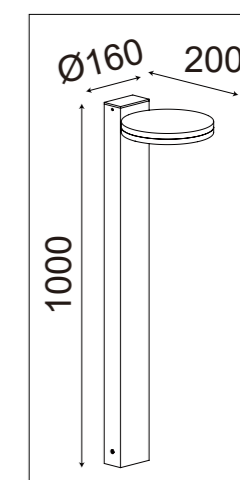

LSL0002BL

Aluminium body							
Code	Class	IP	QC	Lamp/s LED (Factory fitted) 4000K	Lumen 	Colour/s Dark grey White	
LS1702	I	54	22	7w	361	•	•

Die cast aluminium body with opal PC diffuser						
Code	Class	IP	QC	Lamp/s LED (Factory fitted)	Lumen 	Colour/s Black
LSL0002BL	I	44	21	12w	1000	•