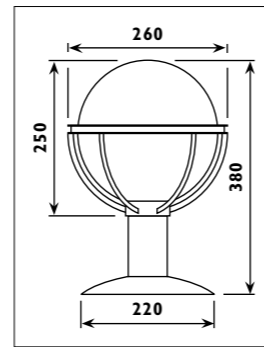

LS802

Polycarbonate body and lens								
Code	Class	IP	QC	Lamp/s		Colour/s		Coastal use
				Base	Max	Black	Green	
LS802	II	65	23	E27	60w	•	•	•