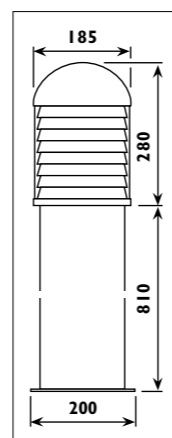

LS406

Die-cast aluminium body, aluminium pole with high impact acrylic lens

Code	Class	IP	QC	Lamp/s		HID lamp/s			Colour/s			
				Base	Max	E27	Gear included	Black	Grey	Green	White	
LS406	I	44	33	E27	100w	HPS	Mercury vapour	•	•	•	•	•

Die-cast aluminium body with glass lens

Code	Class	IP	QC	Lamp/s		Colour/s
				Base	Max	Black
LS418	I	44	22	E27	60w	•