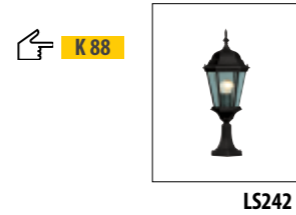

Die-cast aluminium body with glass lens						
Code	Class	IP	QC	Lamp/s		Colour/s
				Base	Max	
LS234	I	44	22		100w	• Black

Die-cast aluminium body with glass lens						
Code	Class	IP	QC	Lamp/s		Colour/s
				Base	Max	
LS238	I	44	22		2 x 100w	•
LS236	I	44	22		100w	•