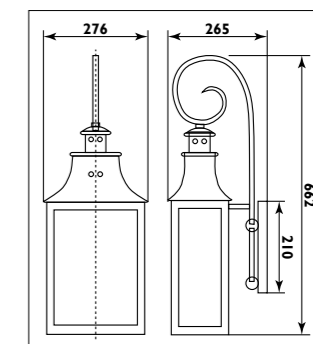

LS0003-SBK

Metal and glass						
Code	Class	IP	QC	Lamp/s		Colour/s
				Base	Max	
LS0001-SBK	I	23	31		60w	•
LS0002-SBK	I	23	31		60w	•

Metal and glass						
Code	Class	IP	QC	Lamp/s		Colour/s
				Base	Max	
LS0003-SBK	I	23	31		2 x 40w	•