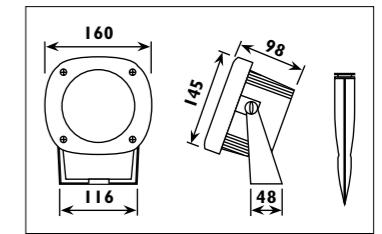

Plastic body and spike with glass lens						
Code	Class	IP	QC	Lamp/s		Colour/s
				Base	Max	
				230v open aluminium		Black
LS751P	II	54	24	GU10 PAR16	35w	•

LS333

LS333

LS506

LS506

LS511

Spike view

LS511