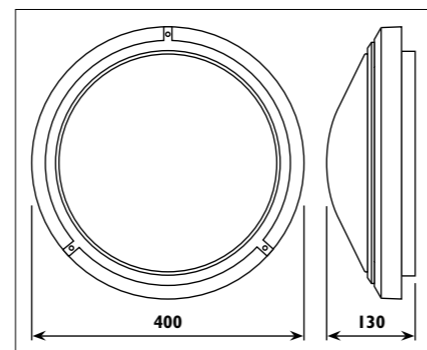

WT36

Die-cast aluminium body with glass lens							
Code	Class	IP	QC	Lamp/s		Colour/s	
				Base	Max	Black	Matt white
WT35	I	54	22	E27	1 x 60w	•	•
WT36	I	54	22	E27	2 x 60w		•