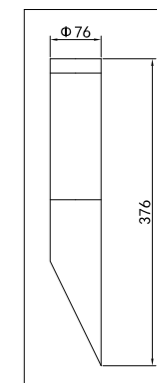

LS0014SST

LS0014
LS0015
K 98