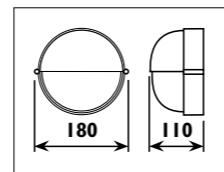

WT1E

Die-cast aluminium body with glass lens							
Code	Class	IP	QC	Lamp/s		Colour/s	
				Base 	Max	Black	White
WT1A	I	54	22	E27	60w	•	•
WT1E	I	54	22	E27	60w	•	•
WT1G	I	54	22	E27	60w	•	•

Die-cast aluminium body with glass lens							
Code	Class	IP	QC	Lamp/s		Colour/s	
				Base 	Max	Black	White
WT2A	I	54	22	E27	100w	•	•
WT2E	I	54	22	E27	100w	•	•
WT2G	I	54	22	E27	100w	•	•