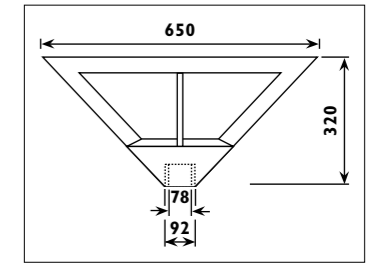

LS850

Die-cast aluminium body, anodised aluminium heat shield (for clear and smokey lenses) with polycarbonate lens. Pole sold separately

Code	LS850	
Class	I	
IP	55	
QC	32	
Lamp/s		
E27	1 x 100w	
Lamp/s		
230v Compact fluorescent	2 x 26w	
Ballast included	•	
HID lamp/s		
HPS E27	1 x 70w	
Mercury vapour E27	1 x 80w	
	1 x 125w	
Gear included	•	
Colour/s		
Black body	•	
Green body	•	
White body	•	
Clear body	•	
Opal body	•	
Smokey lens	•	
Accessories		
Pole K 116	PS76