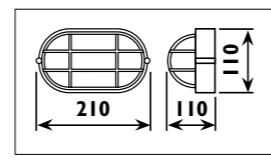

W01G

Die-cast aluminium body with glass lens							
Code	Class	IP	QC	Lamp/s		Colour/s	
				Base	Max	Black	White
W01A	I	54	22	E27	60w	•	•
W01E	I	54	22	E27	60w	•	•
W01G	I	54	22	E27	60w	•	•

Die-cast aluminium body with glass lens							
Code	Class	IP	QC	Lamp/s		Colour/s	
				Base	Max	Black	White
W02A	I	54	22	E27	100w	•	•
W02E	I	54	22	E27	100w	•	•
W02G	I	54	22	E27	100w	•	•