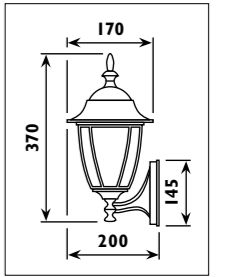

LSL0003
LSL0004
K 12

LSL202

Stainless steel + opal PC						
Code	Class	IP	QC	Lamp/s LED (Factory fitted) 4000K	Lumen 	Colour/s Stainless steel
LSL0005SST	I	44	21	10w	370	•
LSL0006SST	I	44	21	10w	370	•

Die-cast aluminium body with frosted glass lens							
Code	Class	IP	QC	Lamp/s LED (Factory fitted) 3500K	Lumen 	Colour/s Black Off white	
LSL202	I	43	22	6w	380	•	•
LSL248	I	43	22	6w	380	•	•