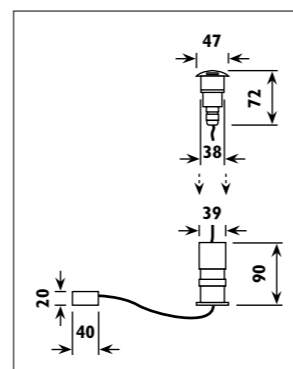

LS543/3

LS543/3

Stainless Steel (316) body and aluminium sleeve with 4.8m cable and driver unit							
Code	Class	IP	QC	Lamp/s  LED (Factory fitted)	Feature/s  Light direction	Lumen 	Colour/s  Stainless steel
LS543/3	III	65	33	1.2w	3-way	13	•