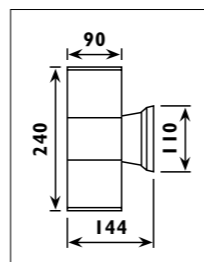

LS385

Die-cast aluminium body with glass lens									
Code	Class	IP	QC	Lamp/s		Feature/s	Colour/s		
				Base	Max		Black	Silver grey	Satin chrome (indoor only)
LS384	I	54	22	GU10 PAR16	1 x 50w	1-way	•	•	•
LS385	I	54	22	GU10 PAR16	2 x 35w	2-way	•	•	•

Stainless steel and plastic body with plastic lens							
Code	Class	IP	QC	Lamp/s		Colour/s	
				Base	Max		
LS885	II	43	22	E27	60w	•	
LS886	II	43	22	E27	60w	•