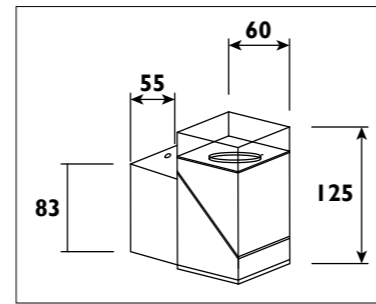

LS0009BL

LSL0003
LSL0004
K12

LS0010BL

Die cast aluminium body and acrylic lens						
Code	Class	IP	QC	Lamp/s LED (Factory fitted) 6000K	Lumen 	Colour/s Matt black
LS0009BL	I	54	22	5w	240	•
LS0010BL	I	54	22	2 x 5w	480	•

Stainless steel + opal PC						
Code	Class	IP	QC	Lamp/s LED (Factory fitted) 4000K	Lumen 	Colour/s Stainless steel
LSL0003SST	I	44	21	10w	370	•
LSL0004SST	I	44	21	10w	370	•