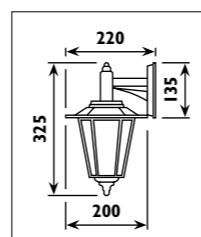

LS460 - LS461
K 105

LS461

Stainless steel body with clear glass lens						
Code	Class	IP	QC	Lamp/s		Colour/s
				Base	Max	
LS460	I	44	21	E27	60w	• Stainless steel
LS461	I	44	21	E27	60w	• Stainless steel

Stainless steel body with clear bubbled glass or opal plastic lens							
Code	Class	IP	QC	Lamp/s		Colour/s	
				Base	Max	Stainless steel body Clear bubbled lens	Stainless steel body Opal lens
LS871	I	44	22	E27	60w	•	•