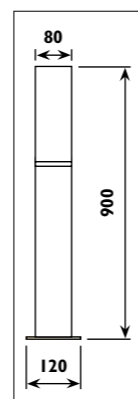

LS829

LS0016SST

LS0016
LS0017
K 58

Aluminium body with plastic lens						
Code	Class	IP	QC	Lamp/s		Colour/s
				Base	Max	
LS829	I	54	23	E27	60w	Aluminium

Stainless steel + opal PC						
Code	Class	IP	QC	Lamp/s		Colour/s
				Base	Max	
LS0016SST	I	44	21	E27	60w	Stainless steel
LS0017SST	I	44	21	E27	60w	Stainless steel