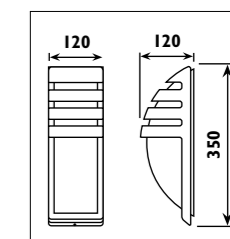

Stainless steel and plastic body with plastic lens							
Code	Class	IP	QC	Lamp/s		Colour/s	
				Base	Max		
LS885	II	43	22	E27	60w	•	
LS886	II	43	22	E27	60w	•	

LS887

LS887

LS888

LS888

LS454

LS455 / PICKET

LS455