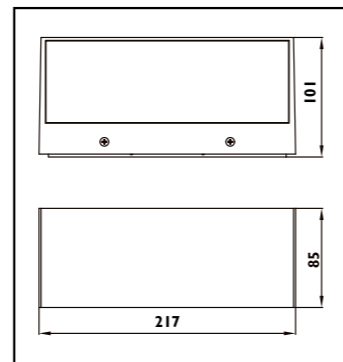

LS1893

LWL015

LS1891 Stainless steel body								
LS1893 Die-cast aluminium body								
Code	Class	IP	QC	Lamp/s LED (Factory fitted) 4000K	Feature/s Light direction	Lumen 	Colour/s Stainless steel/black Dark grey	
LS1891	I	54	21	24w	2-way	1240	•	•
LS1893	I	54	21	18.5w	2-way	1360	•	•

LWL014 - LWL015 Die-cast aluminium body									
LS1701 Aluminium body									
Code	Class	IP	QC	Lamp/s LED (Factory fitted) 3000K | 4000K	Feature/s Light direction	Lumen 	Colour/s White Dark grey		
LWL014	I	54	22	7w	2-way	412	•	•	•
LWL015	I	54	22	3w	1-way	168	•	•	•
LS1701	I	54	22	7w		357			•