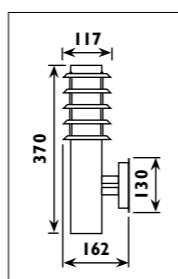

LS452

Stainless steel body with plastic lens						
Code	Class	IP	QC	Lamp/s		Colour/s
				Base	Max	
LS451	I	44	22	E27	15w	•
LS452	I	44	22	E27	15w	•