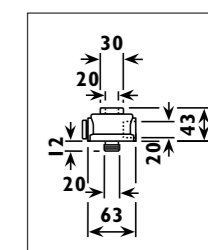

LS328

LS328

LS723

LS723

LSBOX2

LSBOX2

LS328 Plastic body								
LS723 Die-cast aluminium body with glass lens								
Code	Class	IP	QC	Base	Lamp/s	Max	Feature/s	Colour/s
				 230v open dichroic	 PAR38		 Infra red movement sensor	 Black
LS328	II	43	24		E27	2 x 80w	•	•
LS723	I	20	22	GU10 PAR16		50w		•