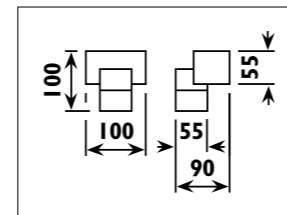

LS374

Aluminium body with frosted glass lens							
Code	Class	IP	QC	Lamp/s		Feature/s	Colour/s
				Base	Max		
LS373	I	54	23	GU10 PAR16	1 x 35w	1-way	Aluminium
LS374	I	54	23	GU10 PAR16	1 x 35w	1-way	Aluminium
LS375	I	54	23	GU10 PAR16	2 x 35w	2-way	Aluminium

Aluminium body with frosted glass lens							
Code	Class	IP	QC	Lamp/s		Feature/s	Colour/s
				Base	Max		
LS376	I	54	23	GU10 PAR16	1 x 35w	1-way	Aluminium
LS377	I	54	23	GU10 PAR16	2 x 35w	2-way	Aluminium