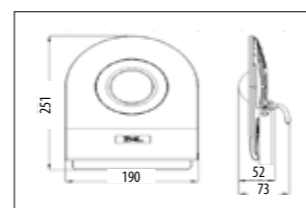

LS734

Aluminium body with tempered glass lens									
Code	Class	IP	QC	Lamp/s LED (Factory fitted) 6000K	Features Beam angle	Lumen 	Colour/s Black White Dark grey		
LS732	I	65	22	10w	100°	800	•	•	•
LS733	I	65	22	30w	100°	2400	•	•	•
LS734	I	65	22	50w	100°	4000	•	•	•

Aluminium body with tempered glass lens, adjustable steel tripod and cable with plug								
Code	Class	IP	QC	Lamp/s LED (Factory fitted)	Features Switch Beam angle	Lumen 	Colour/s Black/yellow	
LSL112+S	I	65	22	1 x 20w	• 100°	1449	•