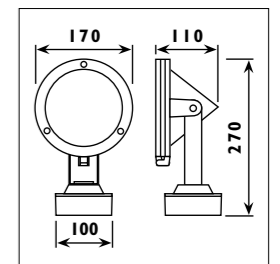

LS108

DMC plastic body, anodised aluminium reflector with glass lens							
Code	Class	IP	QC	Lamp/s	Base	Max	Colour/s
					ESL		Black
LS176	II	65	33		E40	85w	•
LS177	II	65	33	E27		45w	•
LS178	II	65	33	E27		32w	•

Die-cast aluminium body, anodised aluminium reflector with glass lens							
Code	Class	IP	QC	Lamp/s	Base	Max	Colour/s
					Halogen QI 78mm		Black | Silver grey | White
LS108	I	65	22	Rx7s		1 x 150w	• | • | •