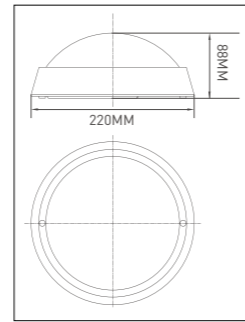

LWT0002BL

PP base with with PC diffuser							
Code	Class	IP	QC	Lamp/s LED (Factory fitted) 4000K	Lumen 	Colour/s White Black	
LWT0001BL	II	65	21	10w	750		•
LWT0001W	II	65	21	10w	750	•	
LWT0002BL	II	65	21	18w	1350		•
LWT0002W	II	65	21	18w	1350	•	

PP base with with PC diffuser							
Code	Class	IP	QC	Lamp/s LED (Factory fitted) 4000K	Lumen 	Colour/s White Black	
LWT0003BL	II	65	21	25w	1850		•
LWT0003W	II	65	21	25w	1850	•	
LWT0004BL	II	65	21	30w	2250		•
LWT0004W	II	65	21	30w	2250	•