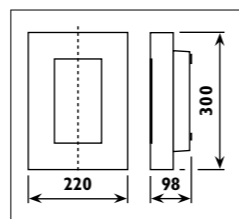

LS887

Stainless steel and plastic body with plastic lens						
Code	Class	IP	QC	Lamp/s		Colour/s
				Base	Max	
				ESL		Stainless steel
LS887	II	43	22	E27	60w	•
LS888	II	43	22	E27	60w	•

LS455 Die-cast aluminium body with polycarbonate lens								
Code	Class	IP	QC	Lamp/s		Colour/s		
				Base	Max			
						Black	White	Silver
LS455	I	44	23	E27	60w	•	•	•