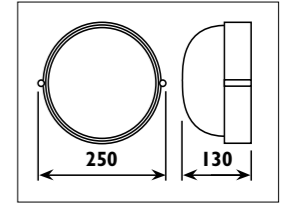

WT2A

Die-cast aluminium body with glass lens							
Code	Class	IP	QC	Lamp/s		Colour/s	
				Base 	Max	Black	White
WT1A	I	54	22	E27	60w	•	•
WT1E	I	54	22	E27	60w	•	•
WT1G	I	54	22	E27	60w	•	•

Die-cast aluminium body with glass lens							
Code	Class	IP	QC	Lamp/s		Colour/s	
				Base 	Max	Black	White
WT2A	I	54	22	E27	100w	•	•
WT2E	I	54	22	E27	100w	•	•
WT2G	I	54	22	E27	100w	•	•