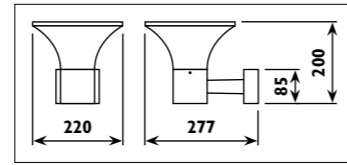

K 100

LS590

K 91

LS590 Die-cast aluminium body with PC shade							
LS790 Die-cast aluminium body and glass shade							
Code	Class	IP	QC	Lamp/s		Colour/s	
				Base	Max	Black	Dark grey body Opal diffuser
LS590	I	44	22	E27	18w		•
LS790	I	44	22	E27	60w	•	

K 84

Die-cast aluminium body with PC shade							
Code	Class	IP	QC	Lamp/s		Colour/s	Coastal use
				Base	Max		
LS911	I	54	23	E27	60w	Black	 Except high corrosion or accidic areas. 3 year warranty against corrosion.