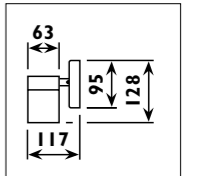

Die-cast aluminium body with glass lens									
Code	Class	IP	QC	Lamp/s		Feature/s	Colour/s		
				Base	Max		Black	Silver grey	Satin chrome (indoor only)
LS378	I	54	22	GU10 PAR16	1 x 50w	1-way	•	•	•
LS379	I	54	22	GU10 PAR16	2 x 35w	2-way	•	•	•

LS388

LS386 - LS387 Aluminium body with glass lens								
LS388 - LS389 Stainless steel body with glass lens								
Code	Class	IP	QC	Lamp/s		Feature/s	Colour/s	
				Base	Max		Aluminium	Stainless steel
LS386	I	44	22	GU10 PAR16	1 x 35w	1-way	•	
LS387	I	44	22	GU10 PAR16	2 x 35w	2-way	•	
LS388	I	44	22	GU10 PAR16	1 x 35w	1-way		•
LS389	I	44	22	GU10 PAR16	2 x 35w	2-way		•