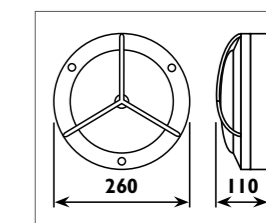

WT13A

WT13A

WT13E

WT13E

WT13G

WT13G

Plastic body and lens								
Code	Class	IP	QC	Base Compact fluorescent	Lamp/s Max	Ballast included	Colour/s	
							Black	White
WT13A	I	54	34	G24	1 x 26w	•	•	•

Plastic body and lens								
Code	Class	IP	QC	Base Compact fluorescent	Lamp/s Max	Ballast included	Colour/s	
								White
							White	
WT13E	I	54	34	G24	1 x 26w	•	•	•
WT13G	I	54	34	G24	1 x 26w	•	•	•