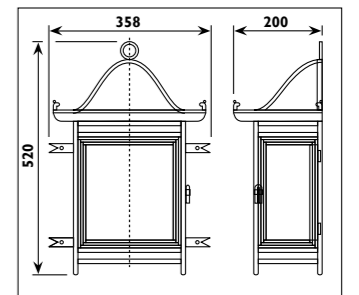

LS0006-SBK

Metal and glass						
Code	Class	IP	QC	Lamp/s		Colour/s
				Base	Max	
LS0004-SBK	I	23	31	E14	2 x 40w	• Sand black

Metal and glass						
Code	Class	IP	QC	Lamp/s		Colour/s
				Base	Max	
LS0005-SBK	I	23	31	E14	2 x 40w	• Sand black
LS0006-SBK	I	23	31	E14	2 x 40w	• Sand black