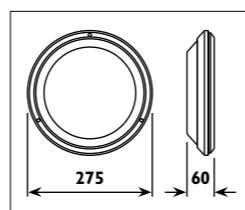

WT23E

Polycarbonate body and lens							
Code	Class	IP	QC	Lamp/s			Colour/s
				230v Compact fluorescent 2D 2 pin	230v CFL	Ballast included	White
WT23E	I	55	24	1 x 16w	2 x 9w	•	•

Plastic body and lens										
Code	Class	IP	QC	Lamp/s				Colour/s		
				230v Compact fluorescent 2D 2 pin	230v Compact fluorescent 2D 4 pin	Ballast included (electronic)	230v Compact fluorescent 2 pin	Ballast included (magnetic)	Black	White
WQ20	I	65	24				1 x 9w	2 x 9w	•	•
WQ23	I	65	24	1 x 16w	1 x 16w	•	1 x 9w	2 x 9w	•	•