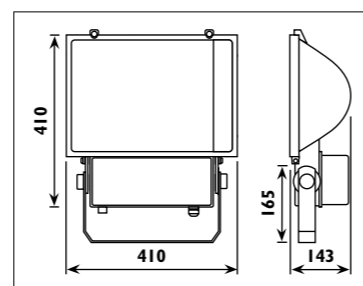

LS174

Die-cast aluminium and plastic body, anodised aluminium reflector with glass lens								
Code	Class	IP	QC	HID lamp/s			Gear	Colour/s
				Base	Max			
				HPS	Metal halide			
LS174	I	55	22	E40	E40	400w	•	Black

Die-cast aluminium and plastic body, anodised aluminium reflector with glass lens									
Code	Class	IP	QC	Lamp/s		Max	Feature	Colour/s	
				Base				Black	White
				Halogen Q1					
				78mm	118mm		Infra red movement sensor		
LS102	I	44	12		Rx7s	500w		•	
LS104	I	44	12	Rx7s		150w	•		•