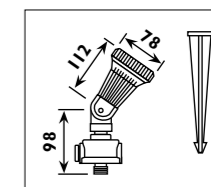

Die-cast aluminium body, plastic spike with glass lens						
Code	Class	IP	QC	Base	Lamp/s Max	Colour/s
LS810	I	44	22	E27	E27 60w	Black •

LS750

LS750

LS751

LS751

LS751P

LS751P

Die-cast aluminium body, plastic spike with glass lens										
Code	Class	IP	QC	Lamp/s			Transformer required	Colour/s		Accessories
				Base	Max			Black	Green	
				230v open dichroic	12v open dichroic					LSBOX2 Junction box K 132
LS750	III	54	22		GU5,3 MR16	50w	•	•		•
LS751	I	54	22	GU10 PAR16		50w		•	•	