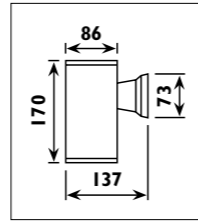

LS378

Die-cast aluminium body with glass lens									
Code	Class	IP	QC	Lamp/s		Feature/s	Colour/s		
				Base	Max		Black	Silver grey	Satin chrome (indoor only)
LS378	I	54	22	GU10 PAR16	1 x 50w	1-way	•	•	•
LS379	I	54	22	GU10 PAR16	2 x 35w	2-way	•	•	•

LS386 - LS387 Aluminium body with glass lens								
LS388 - LS389 Stainless steel body with glass lens								
Code	Class	IP	QC	Lamp/s		Feature/s	Colour/s	
				Base	Max		Aluminium	Stainless steel
LS386	I	44	22	GU10 PAR16	1 x 35w	1-way	•	
LS387	I	44	22	GU10 PAR16	2 x 35w	2-way	•	
LS388	I	44	22	GU10 PAR16	1 x 35w	1-way		•
LS389	I	44	22	GU10 PAR16	2 x 35w	2-way		•