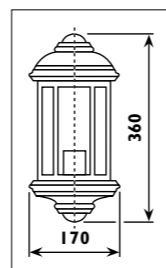

LS216

Die-cast aluminium body with glass lens									
Code	Class	IP	QC	Lamp/s		Colour/s			
				Base	Max	Black	Green	Rust	White
LS214	I	44	22	E27	1 x 60w	•			•
LS216	I	44	22	E27	1 x 60w	•	•	•	•