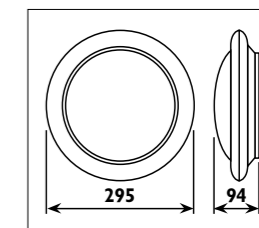

Die-cast aluminium body with glass lens							
Code	Class	IP	QC	Lamp/s		Colour/s	
				Base	Max	Black	Matt white
WT35	I	54	22	E27	1 x 60w	•	•
WT36	I	54	22	E27	2 x 60w		•

WT6A

Die-cast aluminium body with glass lens							
Code	Class	IP	QC	Lamp/s		Colour/s	
				Base	Max	Black	White
WT6A	I	54	22	E27	60w	•	•
WT6E	I	54	22	E27	60w		•