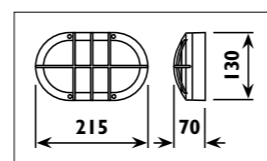

WO20G

Die-cast aluminium body with PC diffuser							
Code	Class	IP	QC	Lamp/s		Colour/s	
				Base ESL	Max	Black	White
WO20A	I	54	22	E27	1 x 60w	•	•
WO20G	I	54	22	E27	1 x 60w	•	•

Die-cast aluminium body with PC diffuser							
Code	Class	IP	QC	Lamp/s		Colour/s	
				Base ESL	Max	Black	
WO21A	I	54	22	E27	1 x 60w	•	
WO21G	I	54	22	E27	1 x 60w	•