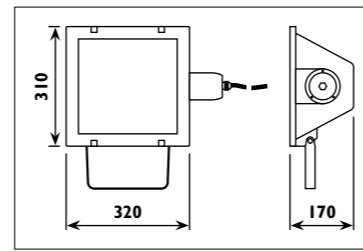

LS176

DMC plastic body, anodised aluminium reflector with glass lens							
Code	Class	IP	QC	Lamp/s	Base	Max	Colour/s
					ESL		Black
LS176	II	65	33		E40	85w	•
LS177	II	65	33	E27		45w	•
LS178	II	65	33	E27		32w	•

Die-cast aluminium body, anodised aluminium reflector with glass lens							
Code	Class	IP	QC	Lamp/s	Base	Max	Colour/s
					Halogen QI 78mm		Black | Silver grey | White
LS108	I	65	22	Rx7s		1 x 150w	• | • | •