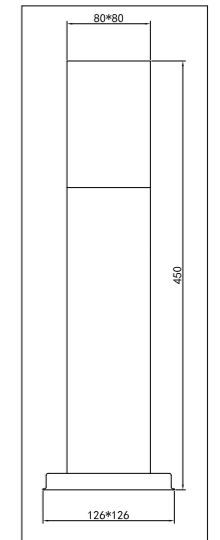

LSL0008SST

Stainless steel + opal PC						
Code	Class	IP	QC	Lamp/s LED (Factory fitted) 4000K	Lumen 	Colour/s Stainless steel
LSL0007SST	I	44	21	10w	370	•
LSL0008SST	I	44	21	10w	370	•