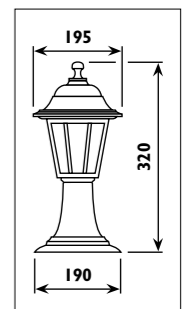

LS483

Polypropylene body and PC lens						
Code	Class	IP	QC	Lamp/s		Coastal use
				Base	Max	
LS488	II	44	23	E27	60w	Black Except high corrosion or acidic areas. 3 year warranty against corrosion.

DMC Body and glass lens							
Code	Class	IP	QC	Lamp/s		Colour/s	Coastal use
				Base	Max		
LS482	II	44	23	E27	60w	Black Except high corrosion or acidic areas. 3 year warranty against corrosion.	
LS483	II	44	23	E27	60w	Black Except high corrosion or acidic areas. 3 year warranty against corrosion.