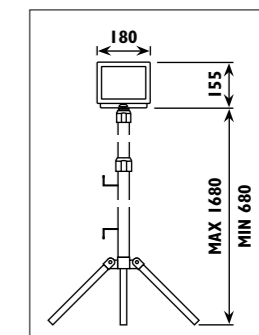

LS732 • LS733 • LS734

LS732

LS733

LS734

LSL112+S

LSL112+S 20W

Aluminium body with tempered glass lens									
Code	Class	IP	QC	Lamp/s LED (Factory fitted) 6000K	Features Beam angle	Lumen 	Colour/s Black White Dark grey		
LS732	I	65	22	10w	100°	800	•	•	•
LS733	I	65	22	30w	100°	2400	•	•	•
LS734	I	65	22	50w	100°	4000	•	•	•