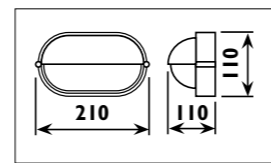

W01E

Die-cast aluminium body with glass lens							
Code	Class	IP	QC	Lamp/s		Colour/s	
				Base	Max	Black	White
W01A	I	54	22	E27	60w	•	•
W01E	I	54	22	E27	60w	•	•
W01G	I	54	22	E27	60w	•	•

Die-cast aluminium body with glass lens							
Code	Class	IP	QC	Lamp/s		Colour/s	
				Base	Max	Black	White
W02A	I	54	22	E27	100w	•	•
W02E	I	54	22	E27	100w	•	•
W02G	I	54	22	E27	100w	•	•