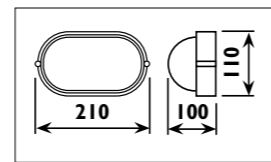

W01A

Die-cast aluminium body with glass lens							
Code	Class	IP	QC	Lamp/s		Colour/s	
				Base	Max	Black	White
W01A	I	54	22	E27	60w	•	•
W01E	I	54	22	E27	60w	•	•
W01G	I	54	22	E27	60w	•	•

Die-cast aluminium body with glass lens							
Code	Class	IP	QC	Lamp/s		Colour/s	
				Base	Max	Black	White
W02A	I	54	22	E27	100w	•	•
W02E	I	54	22	E27	100w	•	•
W02G	I	54	22	E27	100w	•	•