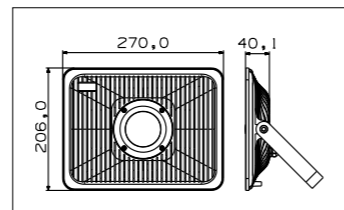

Aluminium body with tempered glass lens							
Code	Class	IP	QC	Lamp/s  LED (Factory fitted)	Lumen 	Beam angle 	Colour/s  Aluminium
LS784	I	65	22	100w	7200	100°	•

LS724 • LS726

LS724

LS726

LS727 • LS728

LS727