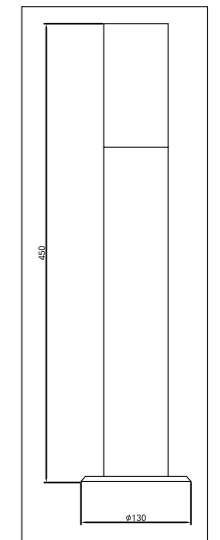

LSL0007SST