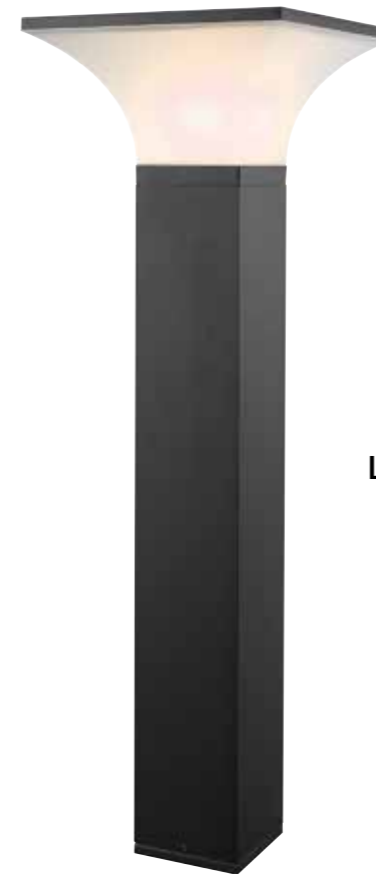

LS453 / SLATE

LS453

LS450 • LS453
K 57

LS451 • LS452

LS450 / SLATE

LS450

Stainless steel body with plastic lens						
Code	Class	IP	QC	Lamp/s		Colour/s
				Base ESL	Max	
LS453	I	44	22	E27	40w	•
LS450	I	44	22	E27	40w	•