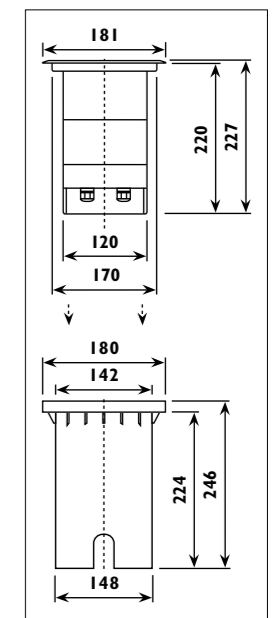

LS533

Die-cast aluminium body, stainless steel covering							
Code	IP	QC	Lamp/s			Transformer required	Colour/s
			Base		Max		
			230v open dichroic (Class I)	12v dichroic (Class III)			
LS520	65	23	GU10 PAR16	GU5,3 MR16	50w	•	•
LS521	65	23	GU10 PAR16	GU5,3 MR16	50w	•	•

Stainless steel body, anodised aluminium reflector, glass lens with plastic sleeve								
Code	Class	IP	QC	Lamp/s			Ballast included	Colour/s
				Base		Max		
			CFL	Halogen QI 118mm				
LS531	I	67	23		Rx7s	150w		
LS533	I	65	23	G24d1		13w	•