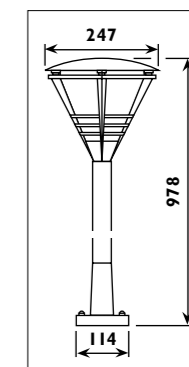

LS602

Stainless steel body with clear glass lens						
Code	Class	IP	QC	Lamp/s		Colour/s
				Base	Max	
LS462	I	44	22		60w	 Stainless steel

Die-cast aluminium body with opal plastic lens						
Code	Class	IP	QC	Lamp/s		Colour/s
				Base	Max	
LS602	I	44	22		60w	 Black