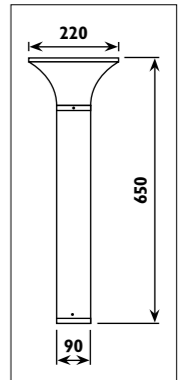

LS591

Die-cast aluminium body with PC shade						
Code	Class	IP	QC	Lamp/s		Colour/s
				Base CFL	Max	
LS591	I	44	22	E27	18w	•