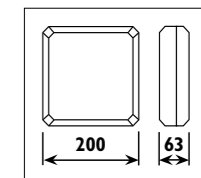

WQ20

Polycarbonate body and lens							
Code	Class	IP	QC	Lamp/s			Colour/s
				230v Compact fluorescent 2D 2 pin	230v CFL	Ballast included	White
WT23E	I	55	24	1 x 16w	2 x 9w	•	•

Plastic body and lens										
Code	Class	IP	QC	Lamp/s				Colour/s		
				230v Compact fluorescent 2D 2 pin	230v Compact fluorescent 2D 4 pin	Ballast included (electronic)	230v Compact fluorescent 2 pin	Ballast included (magnetic)	Black	White
WQ20	I	65	24				1 x 9w	2 x 9w	•	•
WQ23	I	65	24	1 x 16w	1 x 16w	•	1 x 9w	2 x 9w	•	•