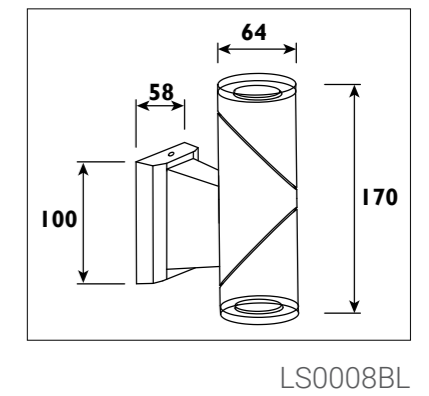

Die cast aluminium body with PC diffuser							
Code	Class	IP	QC	Lamp/s LED (Factory fitted)	Lumen 	Colour/s Black White	
LSL0001BL	I	65	21	12w	100	•	
LKJ0001WH	II	65	21	1.5w	130		•

Die cast aluminium body and acrylic lens						
Code	Class	IP	QC	Lamp/s LED (Factory fitted) 6000K	Lumen 	Colour/s Matt black
LS0007BL	I	54	22	5w	220	•
LS0008BL	I	54	22	2 x 5w	450	•