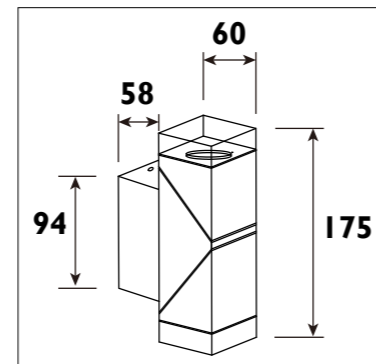

LSL0003
LSL0004
K12

LS0010BL

LS0010BL

Die cast aluminium body and acrylic lens						
Code	Class	IP	QC	Lamp/s LED (Factory fitted) 6000K	Lumen 	Colour/s Matt black
LS0009BL	I	54	22	5w	240	•
LS0010BL	I	54	22	2 x 5w	480	•

Stainless steel + opal PC						
Code	Class	IP	QC	Lamp/s LED (Factory fitted) 4000K	Lumen 	Colour/s Stainless steel
LSL0003SST	I	44	21	10w	370	•
LSL0004SST	I	44	21	10w	370	•