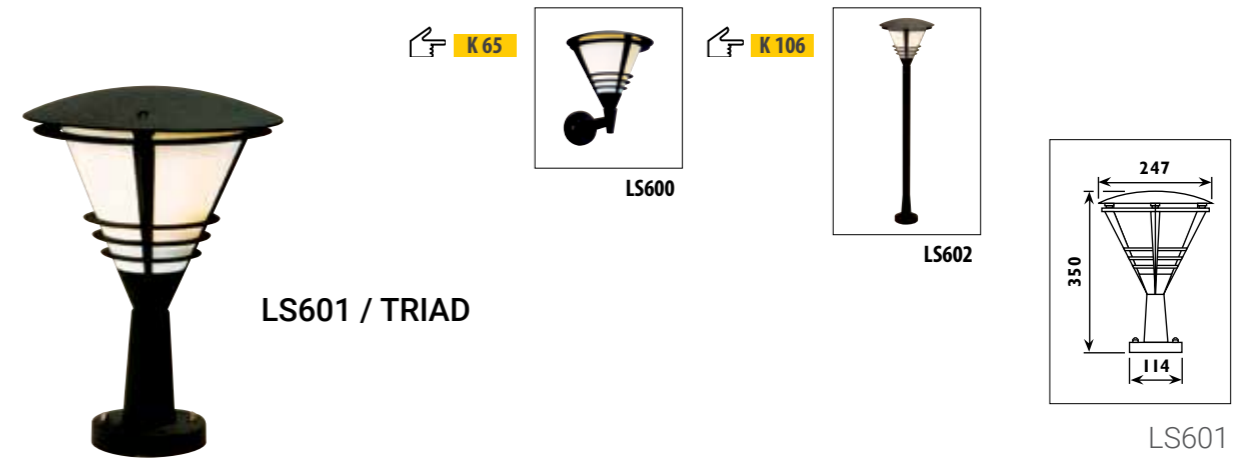

LS601 / TRIAD

LS601