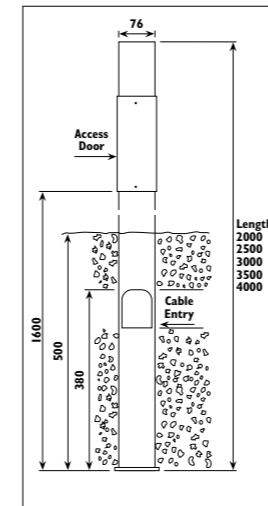

PS76 P planting