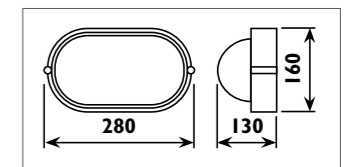

W02A

Die-cast aluminium body with glass lens							
Code	Class	IP	QC	Lamp/s		Colour/s	
				Base	Max	Black	White
W01A	I	54	22	E27	60w	•	•
W01E	I	54	22	E27	60w	•	•
W01G	I	54	22	E27	60w	•	•

Die-cast aluminium body with glass lens							
Code	Class	IP	QC	Lamp/s		Colour/s	
				Base	Max	Black	White
W02A	I	54	22	E27	100w	•	•
W02E	I	54	22	E27	100w	•	•
W02G	I	54	22	E27	100w	•	•