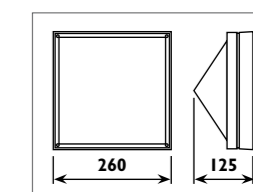

WQ08A

Die-cast aluminium body with glass lens								
Code	Class	IP	QC	Lamp/s		Colour/s		
				Base	Max	Black	Silver grey	White
WQ07G	I	44	22	E27	1 x 60w	•	•	•
WQ08G	I	44	22	E27	1 x 100w	•	•	•
WQ09G	I	44	22	E27	2 x 100w	•	•	•

Die-cast aluminium body with glass lens								
Code	Class	IP	QC	Lamp/s		Colour/s		
				Base	Max	Black	Silver grey	White
WQ07A	I	44	22	E27	1 x 60w	•	•	•
WQ08A	I	44	22	E27	1 x 100w	•	•	•
WQ09A	I	44	22	E27	2 x 100w	•	•	•