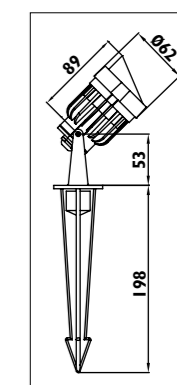

LSL751

LSP0001BL • LSP0002BL Die-cast aluminium body, plastic spike with glass lens							
LSL751 Die-cast aluminium body, plastic spike with glass lens							
Code	Class	IP	QC	Lamp/s LED (Factory fitted)	Lumen 	Colour/s Black	
				3000K 3500K 5000K			
LSP0001BL	I	65	21		7w	500	•
LSP0002BL	I	65	21	7w		500	•
LSL751	I	65	22	5.7w		280	•