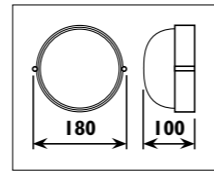

WT1A

Die-cast aluminium body with glass lens							
Code	Class	IP	QC	Lamp/s		Colour/s	
				Base 	Max	Black	White
WT1A	I	54	22	E27	60w	•	•
WT1E	I	54	22	E27	60w	•	•
WT1G	I	54	22	E27	60w	•	•

Die-cast aluminium body with glass lens							
Code	Class	IP	QC	Lamp/s		Colour/s	
				Base 	Max	Black	White
WT2A	I	54	22	E27	100w	•	•
WT2E	I	54	22	E27	100w	•	•
WT2G	I	54	22	E27	100w	•	•