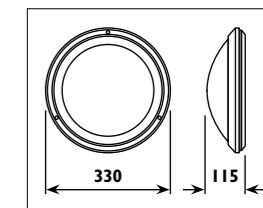

WT0001W

WTT01 Polycarbonate body and polycarbonate lens										
WO3E Die-cast aluminium body with glass lens										
Code	Class	IP	QC	Lamp/s			Colour/s			
				Base	Max	Black body/ Clear lens	White body/ Clear lens	Black	White	
WTT01	I	44	23	B22	60w	•	•			
WO3E	I	54	22	E27	60w			•	•	

Polycarbonate body and lens									
Code	Class	IP	QC	Lamp/s		Colour/s			
				Base	Max	White	Black		
WT0001W	I	55	24	E27	2 x 60w	•			
WT0002BL	I	55	24	E27	2 x 60w			•