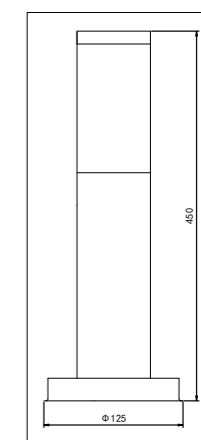

LS0016SST

LS0016SST

LS0016
LS0017
K 58

Aluminium body with plastic lens						
Code	Class	IP	QC	Lamp/s		Colour/s
				Base	Max	
LS829	I	54	23	E27	60w	Aluminium

Stainless steel + opal PC						
Code	Class	IP	QC	Lamp/s		Colour/s
				Base	Max	
LS0016SST	I	44	21	E27	60w	Stainless steel
LS0017SST	I	44	21	E27	60w	Stainless steel