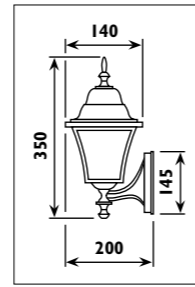

LSL272

Die-cast aluminium body with frosted glass lens							
Code	Class	IP	QC	Lamp/s LED (Factory fitted) 3500K	Lumen 	Colour/s Black Off white	
LSL272	I	43	22	6w	380	•	•
LSL273	I	43	22	6w	380	•	•

Stainless steel + opal PC						
Code	Class	IP	QC	Lamp/s LED (Factory fitted) 4000K	Lumen 	Colour/s Stainless steel
LSL0007SST	I	44	21	10w	370	•
LSL0008SST	I	44	21	10w	370	•