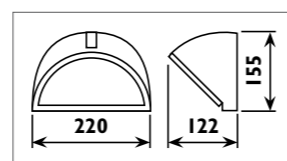

WO3E

WTT01 Polycarbonate body and polycarbonate lens										
WO3E Die-cast aluminium body with glass lens										
Code	Class	IP	QC	Lamp/s			Colour/s			
				Base	Max	Black body/ Clear lens	White body/ Clear lens	Black	White	
WTT01	I	44	23	B22	60w	•	•			
WO3E	I	54	22	E27	60w			•	•	

Polycarbonate body and lens									
Code	Class	IP	QC	Lamp/s		Colour/s			
				Base	Max	White	Black		
WT0001W	I	55	24	E27	2 x 60w	•			
WT0002BL	I	55	24	E27	2 x 60w			•