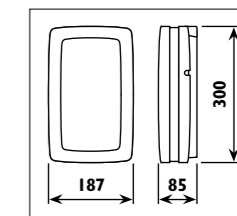

Stainless steel body, die-cast aluminium base with frosted glass lens						
Code	Class	IP	QC	Lamp/s		Colour/s
				Base	Max	
						 Stainless steel
WT16A	I	44	22	G9	25w	•

WT37A

Die-cast aluminium body with PC lens								
Code	Class	IP	QC	Lamp/s		Colour/s		Coastal use
				Base	Max			
						Black	Grey	 Except high corrosion or acidic areas. 3 year warranty against corrosion.
WT37A	I	54	23	E27	2 x 20w	•	•	•
WT37G	I	54	23	E27	2 x 20w	•	•	•