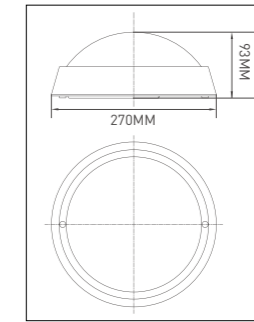

LWT0003BL

PP base with with PC diffuser							
Code	Class	IP	QC	Lamp/s LED (Factory fitted) 4000K	Lumen 	Colour/s White Black	
LWT0001BL	II	65	21	10w	750		•
LWT0001W	II	65	21	10w	750	•	
LWT0002BL	II	65	21	18w	1350		•
LWT0002W	II	65	21	18w	1350	•	

PP base with with PC diffuser							
Code	Class	IP	QC	Lamp/s LED (Factory fitted) 4000K	Lumen 	Colour/s White Black	
LWT0003BL	II	65	21	25w	1850		•
LWT0003W	II	65	21	25w	1850	•	
LWT0004BL	II	65	21	30w	2250		•
LWT0004W	II	65	21	30w	2250	•