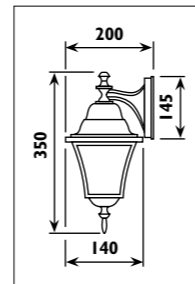

LSL272

LSL272

LSL273

LSL273

Die-cast aluminium body with frosted glass lens							
Code	Class	IP	QC	Lamp/s  LED (Factory fitted) 3500K	Lumen 	Colour/s  Black  Off white	
LSL272	I	43	22	6w	380	•	•
LSL273	I	43	22	6w	380	•	•