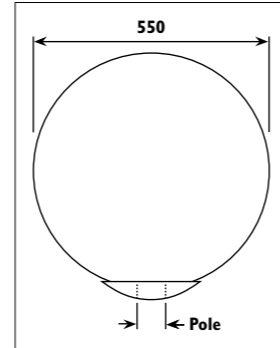

LS865

Polycarbonate gallery and lens. Pole sold separately

Code	Class	IP	QC	Lamp/s		Lamp/s		Colour/s	Accessories
				Base	Max	Compact fluorescent	Ballast included		
LS864	I	44	22	E27	60w			•	PS76 Pole K 116
LS860	I	44	22	E27	100w	1 x 26w	2 x 26w*	•	•
LS861	I	44	22	E27	100w	1 x 26w	2 x 26w	•	•
LS865	I	44	22	E27	150w	1 x 26w	2 x 26w	•	•

* LS860 - 2 x 26w compact fluorescent lamps only suitable for PS76 pole accessory

Die-cast aluminium body with polycarbonate lens. Pole sold separately

Code	Class	IP	QC	Lamp/s		Lamp/s			Ballast included	Colour/s			Accessories
				Base	Max	Compact fluorescent	Black	Green		White			
LS862	I	44	22	E27	100w	2 x 9w	1 x 26w	2 x 26w	•	•	•	•	•
LS863	I	44	22	E27	150w	2 x 9w	1 x 26w	2 x 26w	•	•	•	•	•