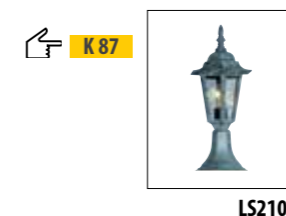

LS792 / OSMO

LS790

K 75

LS792

Die-cast aluminium body and glass shade						
Code	Class	IP	QC	Lamp/s		Colour/s
				Base	Max	
LS792	I	44	22		60w	 Black

LS208 / CORSIA

LS210

K 87