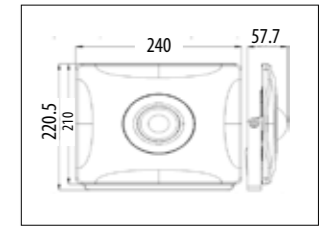

LS731

Aluminium body with tempered glass lens									
Code	Class	IP	QC	Lamp/s LED (Factory fitted) 6000K	Features Beam angle	Lumen 	Colour/s Black White Dark grey		
LS729	I	65	22	10w	100°	800	•	•	•
LS730	I	65	22	30w	100°	2400	•	•	•
LS731	I	65	22	50w	100°	4000	•	•	•