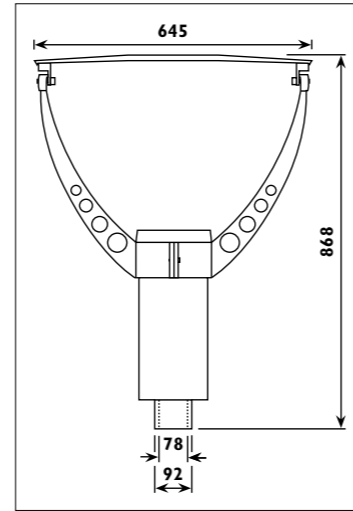

LS900

Die-cast aluminium body, anodised aluminium reflector with glass lens. Pole sold separately	
Code	LS900
Class	I
IP	55
QC	22
HID lamp/s	
HPS E27	1 x 70w
E40	1 x 100w
	1 x 150w
Mercury vapour E27	1 x 80w
	1 x 125w
Metal halide E27	1 x 100w
Metal halide 230v G12	1 x 70w
	1 x 150w
Gear included	•
Colour/s	•
Black	•
Accessories	
Pole	PS76