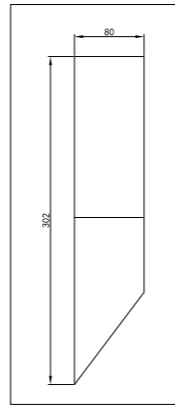

LSL0005SST