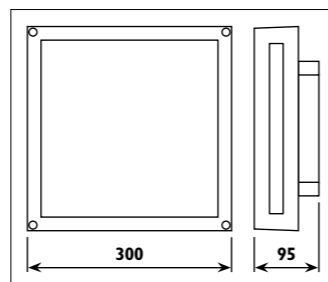

WT42

Die-cast aluminium body with polycarbonate lens							
Code	Class	IP	QC	Lamp/s		Colour/s	
				Base ESL	Max	Black	Silver grey
WT42	I	54	22	E27	2 x 26w	•	•
WT44	I	54	22	E27	2 x 26w	•	•

Die-cast aluminium body with polycarbonate lens							
Code	Class	IP	QC	Lamp/s		Colour/s	
				Base 	Max	Black	Silver
LS840	I	44	23	E27	40w	•	•