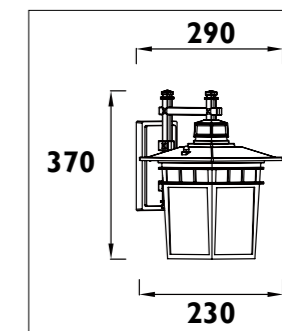

LS282

LS280

K 108

LS0012BL

LS0011BL

LS0011BL

Die-cast aluminium body with glass lens							
Code	Class	IP	QC	Lamp/s		Colour/s	
				Base	Max	Black	White
LS272	I	44	22	E27	100w	•	•
LS273	I	44	22	E27	100w	•	

Die-cast aluminium body with glass lens							
Code	Class	IP	QC	Lamp/s		Colour/s	
				Base	Max	Matt black	Black
LS280	I	44	22	E27	100w		•
LS0011BL	I	44	22	E27	60w	•	