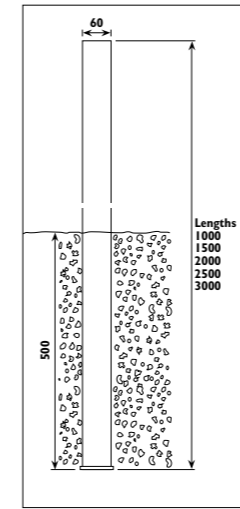

PS60 P planting