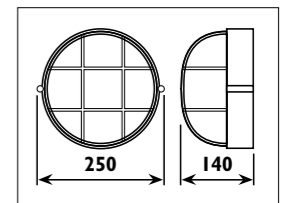

WT2G

Die-cast aluminium body with glass lens							
Code	Class	IP	QC	Lamp/s		Colour/s	
				Base 	Max	Black	White
WT1A	I	54	22	E27	60w	•	•
WT1E	I	54	22	E27	60w	•	•
WT1G	I	54	22	E27	60w	•	•

Die-cast aluminium body with glass lens							
Code	Class	IP	QC	Lamp/s		Colour/s	
				Base 	Max	Black	White
WT2A	I	54	22	E27	100w	•	•
WT2E	I	54	22	E27	100w	•	•
WT2G	I	54	22	E27	100w	•	•