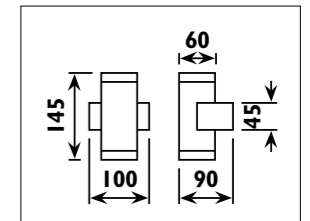

LS377

Aluminium body with frosted glass lens							
Code	Class	IP	QC	Lamp/s		Feature/s	Colour/s
				Base	Max		
LS373	I	54	23	GU10 PAR16	1 x 35w	1-way	Aluminium
LS374	I	54	23	GU10 PAR16	1 x 35w	1-way	Aluminium
LS375	I	54	23	GU10 PAR16	2 x 35w	2-way	Aluminium

Aluminium body with frosted glass lens							
Code	Class	IP	QC	Lamp/s		Feature/s	Colour/s
				Base	Max		
LS376	I	54	23	GU10 PAR16	1 x 35w	1-way	Aluminium
LS377	I	54	23	GU10 PAR16	2 x 35w	2-way	Aluminium