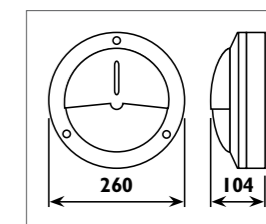

WT13E

Plastic body and lens								
Code	Class	IP	QC	Base Compact fluorescent	Lamp/s Max	Ballast included	Colour/s	
							Black	White
WT13A	I	54	34	G24	1 x 26w	•	•	•

Plastic body and lens								
Code	Class	IP	QC	Base Compact fluorescent	Lamp/s Max	Ballast included	Colour/s	
								White
							White	
WT13E	I	54	34	G24	1 x 26w	•	•	•
WT13G	I	54	34	G24	1 x 26w	•	•	•