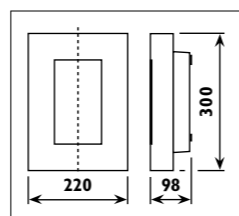

LS888

Stainless steel and plastic body with plastic lens						
Code	Class	IP	QC	Lamp/s		Colour/s
				Base	Max	
				ESL		Stainless steel
LS887	II	43	22	E27	60w	•
LS888	II	43	22	E27	60w	•

LS455 Die-cast aluminium body with polycarbonate lens								
Code	Class	IP	QC	Lamp/s		Colour/s		
				Base	Max			
						Black	White	Silver
LS455	I	44	23	E27	60w	•	•	•