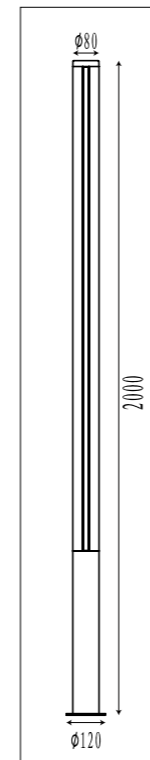

LSL0010BL

Aluminium + PC						
Code	Class	IP	QC	Lamp/s LED (Factory fitted) 4000K	Lumen 	Colour/s Black
LSL0009BL	I	54	21	11.5w	535	•
LSL0010BL	I	54	21	30w	1600	•

LGL0002AL Plastic body and aluminium cover with plastic housing						
LGL0003BL Plastic body and stainless steel cover with PC housing						
Code	Class	IP	QC	Lamp/s LED (Factory fitted) 4000K	Lumen 	Colour/s Aluminium Black
LGL0002AL	II	65	21	1.8w	60	•
LGL0003BL	II	65	21	2w	30	•