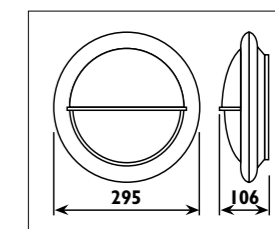

WT6E

Die-cast aluminium body with glass lens							
Code	Class	IP	QC	Lamp/s		Colour/s	
				Base	Max	Black	White
WT6A	I	54	22	E27	60w	•	•
WT6E	I	54	22	E27	60w		•