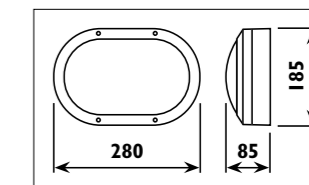

WO21A

Die-cast aluminium body with PC diffuser							
Code	Class	IP	QC	Lamp/s		Colour/s	
				Base ESL	Max	Black	White
WO20A	I	54	22	E27	1 x 60w	•	•
WO20G	I	54	22	E27	1 x 60w	•	•

Die-cast aluminium body with PC diffuser							
Code	Class	IP	QC	Lamp/s		Colour/s	
				Base ESL	Max	Black	
WO21A	I	54	22	E27	1 x 60w	•	
WO21G	I	54	22	E27	1 x 60w	•