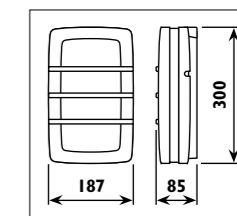

WT37G

Die-cast aluminium body with PC lens								
Code	Class	IP	QC	Lamp/s		Colour/s		Coastal use
				Base	Max			
						Black	Grey	 Except high corrosion or acidic areas. 3 year warranty against corrosion.
WT37A	I	54	23	E27	2 x 20w	•	•	•
WT37G	I	54	23	E27	2 x 20w	•	•	•