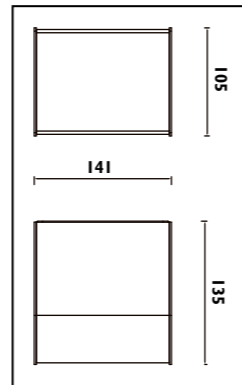

LS1891

LWL015

LS1891 Stainless steel body								
LS1893 Die-cast aluminium body								
Code	Class	IP	QC	Lamp/s LED (Factory fitted) 4000K	Feature/s Light direction	Lumen 	Colour/s Stainless steel/black Dark grey	
LS1891	I	54	21	24w	2-way	1240	•	•
LS1893	I	54	21	18.5w	2-way	1360	•	•

LWL014 - LWL015 Die-cast aluminium body									
LS1701 Aluminium body									
Code	Class	IP	QC	Lamp/s LED (Factory fitted) 3000K | 4000K	Feature/s Light direction	Lumen 	Colour/s White Dark grey		
LWL014	I	54	22	7w	2-way	412	•	•	•
LWL015	I	54	22	3w	1-way	168	•	•	•
LS1701	I	54	22	7w		357			•