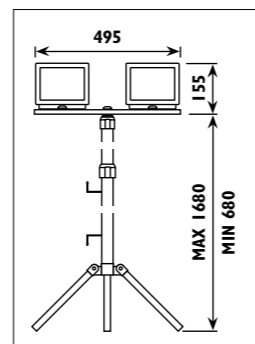

LSL114+S 20W