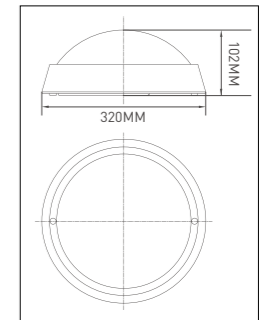

LWT0004W

PP base with with PC diffuser							
Code	Class	IP	QC	Lamp/s LED (Factory fitted) 4000K	Lumen 	Colour/s White Black	
LWT0001BL	II	65	21	10w	750		•
LWT0001W	II	65	21	10w	750	•	
LWT0002BL	II	65	21	18w	1350		•
LWT0002W	II	65	21	18w	1350	•	

PP base with with PC diffuser							
Code	Class	IP	QC	Lamp/s LED (Factory fitted) 4000K	Lumen 	Colour/s White Black	
LWT0003BL	II	65	21	25w	1850		•
LWT0003W	II	65	21	25w	1850	•	
LWT0004BL	II	65	21	30w	2250		•
LWT0004W	II	65	21	30w	2250	•