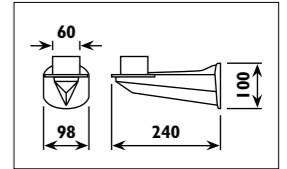

LS864A

Polycarbonate body & accessories								
LS864E - LS864EPB Polycarbonate body and lens								
Code	Class	IP	QC	Lamp/s			Colour/s	Coastal use
				Base	Max			
				CFL	ESL		White sphere Black basket	Except high corrosion or acidic areas. 3 year warranty against corrosion.
LS864E	II	44	24		E27	60w	•	•
LS864EPB	II	44	24	E27		60w	•	•

Polycarbonate body & accessories			
LS864A Arm only for LS864E/EPB Econo			
LS864P Post only for LS864E/EPB Econo			
Code	QC	Colour/s	Coastal use
		Black	Except high corrosion or acidic areas. 3 year warranty against corrosion.
LS864A	24	•	•
LS864P	24	•	•