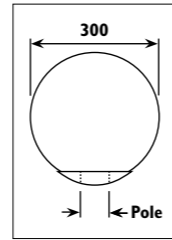

LS860

Polycarbonate gallery and lens. Pole sold separately

Code	Class	IP	QC	Lamp/s		Lamp/s		Colour/s	Accessories
				Base	Max	Compact fluorescent	Ballast included		
LS864	I	44	22	E27	60w			•	PS76 Pole K 116
LS860	I	44	22	E27	100w	1 x 26w	2 x 26w*	•	•
LS861	I	44	22	E27	100w	1 x 26w	2 x 26w	•	•
LS865	I	44	22	E27	150w	1 x 26w	2 x 26w	•	•

* LS860 - 2 x 26w compact fluorescent lamps only suitable for PS76 pole accessory

Die-cast aluminium body with polycarbonate lens. Pole sold separately

Code	Class	IP	QC	Lamp/s		Lamp/s			Ballast included	Colour/s			Accessories
				Base	Max	Compact fluorescent	Black	Green		White			
LS862	I	44	22	E27	100w	2 x 9w	1 x 26w	2 x 26w	•	•	•	•	•
LS863	I	44	22	E27	150w	2 x 9w	1 x 26w	2 x 26w	•	•	•	•	•