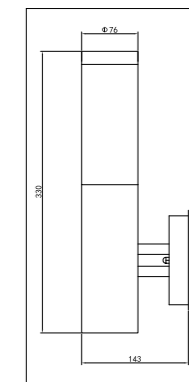

LS0015SST

Stainless steel + opal PC						
Code	Class	IP	QC	Lamp/s		Colour/s
				Base	Max	
LS0014SST	I	44	21	E27	40w	•
LS0015SST	I	44	21	E27	40w	•