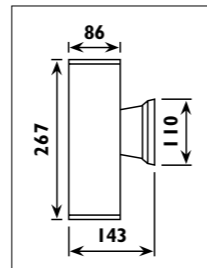

LS379

Die-cast aluminium body with glass lens									
Code	Class	IP	QC	Lamp/s		Feature/s	Colour/s		
				Base	Max		Black	Silver grey	Satin chrome (indoor only)
LS378	I	54	22	GU10 PAR16	1 x 50w	1-way	•	•	•
LS379	I	54	22	GU10 PAR16	2 x 35w	2-way	•	•	•