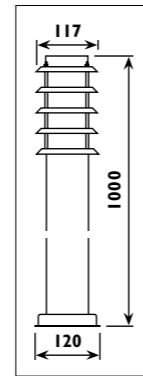

LS450

Stainless steel body with plastic lens						
Code	Class	IP	QC	Lamp/s		Colour/s
				Base ESL	Max	
LS453	I	44	22	E27	40w	•
LS450	I	44	22	E27	40w	•