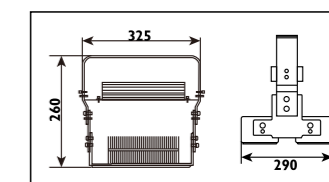

LHB008/A

Aluminium body with tempered glass lens, adjustable steel tripod and cable with plug							
Code	Class	IP	QC	Lamp/s LED (Factory fitted)	Features Switch Beam angle	Lumen 	Colour/s Black/yellow
LSL114+S	I	65	22	2 x 20w	• 100°	2898	•

Aluminium body								
Code	Class	IP	QC	CRI	PF	Lamp/s LED (Factory fitted) 4000K	Lumen 	Colour/s Black
LHB008/A	I	65	22	>80	>0.95	200w	22 000	•