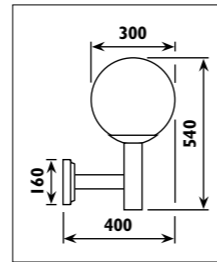

LS852

LS852 • LS853 Electro-galvanised steel body with polycarbonate lens														
LS856 • LS857 Die-cast aluminium and electro-galvanised steel body with polycarbonate lens														
Code	Class	IP	QC	Lamp/s		Lamp/s			HID lamp/s			Colour/s		
				E27	230v E27 Mercury blended	Compact fluorescent	Ballast included	HPS	Mercury vapour	Gear included	Black	Green	White	
LS852	I	44	22	100w		2 x 9w	1 x 26w	2 x 26w	•	70w		•	•	•
LS853	I	44	22	100w		2 x 9w	1 x 26w	2 x 26w	•	70w	125w	•	•	•
LS856	I	44	22	100w		2 x 9w	1 x 26w	2 x 26w	•	70w	80w	•	•	•
LS857	I	44	22	150w	160w	2 x 9w	1 x 26w	2 x 26w	•	70w	125w	•	•	•

LS852 • LS853 Electro-galvanised steel body with polycarbonate lens														
LS858 • LS859 Die-cast aluminium and electro-galvanised steel body with polycarbonate lens														
Code	Class	IP	QC	Lamp/s		Lamp/s			HID lamp/s			Colour/s		
				E27	230v E27 Mercury blended	Compact fluorescent	Ballast included	HPS	Mercury vapour	Gear included	Black	Green	White	
LS854	I	44	22	100w		2 x 9w	1 x 26w	2 x 26w	•	70w	80w	•	•	•
LS855	I	44	22	100w		2 x 9w	1 x 26w	2 x 26w	•	70w	80w	•	•	•
LS858	I	44	22	100w		2 x 9w	1 x 26w	2 x 26w	•	70w	80w	•	•	•
LS859	I	44	22	150w	160w	2 x 9w	1 x 26w	2 x 26w	•	70w	125w	•	•	•