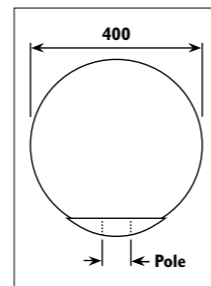

LS861

Polycarbonate gallery and lens. Pole sold separately

Code	Class	IP	QC	Lamp/s		Lamp/s		Colour/s	Accessories
				Base	Max	Compact fluorescent	Ballast included		
LS864	I	44	22	E27	60w			•	PS76 Pole K 116
LS860	I	44	22	E27	100w	1 x 26w	2 x 26w*	•	•
LS861	I	44	22	E27	100w	1 x 26w	2 x 26w	•	•
LS865	I	44	22	E27	150w	1 x 26w	2 x 26w	•	•

* LS860 - 2 x 26w compact fluorescent lamps only suitable for PS76 pole accessory

Die-cast aluminium body with polycarbonate lens. Pole sold separately

Code	Class	IP	QC	Lamp/s		Lamp/s			Ballast included	Colour/s			Accessories
				Base	Max	Compact fluorescent	Black	Green		White			
LS862	I	44	22	E27	100w	2 x 9w	1 x 26w	2 x 26w	•	•	•	•	•
LS863	I	44	22	E27	150w	2 x 9w	1 x 26w	2 x 26w	•	•	•	•	•