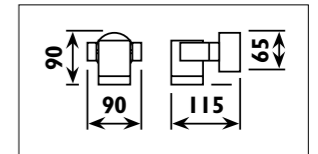

LS376

Aluminium body with frosted glass lens							
Code	Class	IP	QC	Lamp/s		Feature/s	Colour/s
				Base	Max		
LS373	I	54	23	GU10 PAR16	1 x 35w	1-way	Aluminium
LS374	I	54	23	GU10 PAR16	1 x 35w	1-way	Aluminium
LS375	I	54	23	GU10 PAR16	2 x 35w	2-way	Aluminium

Aluminium body with frosted glass lens							
Code	Class	IP	QC	Lamp/s		Feature/s	Colour/s
				Base	Max		
LS376	I	54	23	GU10 PAR16	1 x 35w	1-way	Aluminium
LS377	I	54	23	GU10 PAR16	2 x 35w	2-way	Aluminium