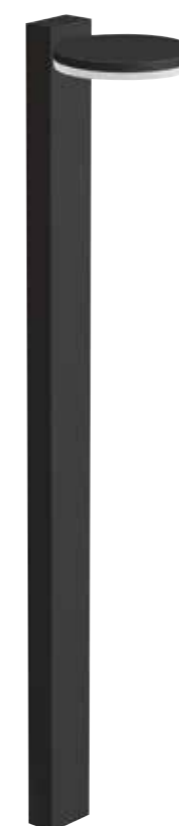

LSL0002BL

Aluminium body							
Code	Class	IP	QC	Lamp/s LED (Factory fitted) 4000K	Lumen 	Colour/s Dark grey White	
LS1702	I	54	22	7w	361	•	•

Die cast aluminium body with opal PC diffuser						
Code	Class	IP	QC	Lamp/s LED (Factory fitted)	Lumen 	Colour/s Black
LSL0002BL	I	44	21	12w	1000	•