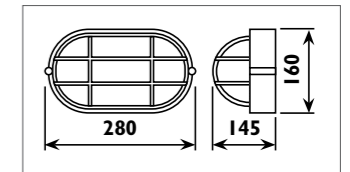

W02G

Die-cast aluminium body with glass lens							
Code	Class	IP	QC	Lamp/s		Colour/s	
				Base	Max	Black	White
W01A	I	54	22	E27	60w	•	•
W01E	I	54	22	E27	60w	•	•
W01G	I	54	22	E27	60w	•	•

Die-cast aluminium body with glass lens							
Code	Class	IP	QC	Lamp/s		Colour/s	
				Base	Max	Black	White
W02A	I	54	22	E27	100w	•	•
W02E	I	54	22	E27	100w	•	•
W02G	I	54	22	E27	100w	•	•