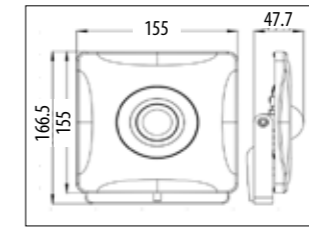

Aluminium body with tempered glass lens									
Code	Class	IP	QC	Lamp/s LED (Factory fitted) 6000K	Feature/s Beam angle	Lumen 	Colour/s Black White Dark grey		
LS724	I	65	22	10w	100°	800	•	•	
LS726	I	65	22	50w	100°	4000	•		
LS727	I	65	22	50w	100°	4000		•	•
LS728	I	65	22	30w	100°	2400	•	•	•

LS729

Aluminium body with tempered glass lens									
Code	Class	IP	QC	Lamp/s LED (Factory fitted) 6000K	Features Beam angle	Lumen 	Colour/s Black White Dark grey		
LS729	I	65	22	10w	100°	800	•	•	•
LS730	I	65	22	30w	100°	2400	•	•	•
LS731	I	65	22	50w	100°	4000	•	•	•