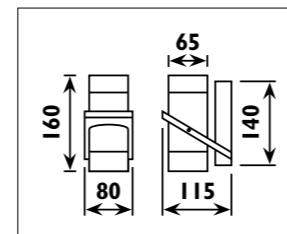

LS375

Aluminium body with frosted glass lens							
Code	Class	IP	QC	Lamp/s		Feature/s	Colour/s
				Base	Max		
LS373	I	54	23	GU10 PAR16	1 x 35w	1-way	Aluminium
LS374	I	54	23	GU10 PAR16	1 x 35w	1-way	Aluminium
LS375	I	54	23	GU10 PAR16	2 x 35w	2-way	Aluminium

Aluminium body with frosted glass lens							
Code	Class	IP	QC	Lamp/s		Feature/s	Colour/s
				Base	Max		
LS376	I	54	23	GU10 PAR16	1 x 35w	1-way	Aluminium
LS377	I	54	23	GU10 PAR16	2 x 35w	2-way	Aluminium