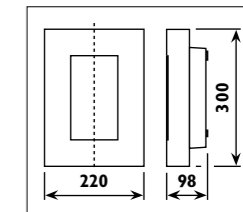

LS885

Die-cast aluminium body with glass lens									
Code	Class	IP	QC	Lamp/s		Feature/s	Colour/s		
				Base	Max		Black	Silver grey	Satin chrome (indoor only)
LS384	I	54	22	GU10 PAR16	1 x 50w	1-way	•	•	•
LS385	I	54	22	GU10 PAR16	2 x 35w	2-way	•	•	•

Stainless steel and plastic body with plastic lens							
Code	Class	IP	QC	Lamp/s		Colour/s	
				Base	Max		
LS885	II	43	22	E27	60w	•	
LS886	II	43	22	E27	60w	•