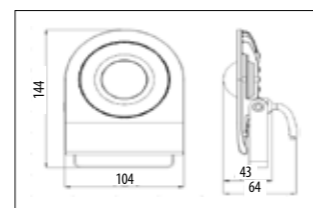

LS732

Aluminium body with tempered glass lens									
Code	Class	IP	QC	Lamp/s LED (Factory fitted) 6000K	Features Beam angle	Lumen 	Colour/s Black White Dark grey		
LS732	I	65	22	10w	100°	800	•	•	•
LS733	I	65	22	30w	100°	2400	•	•	•
LS734	I	65	22	50w	100°	4000	•	•	•

Aluminium body with tempered glass lens, adjustable steel tripod and cable with plug								
Code	Class	IP	QC	Lamp/s LED (Factory fitted)	Features Switch Beam angle	Lumen 	Colour/s Black/yellow	
LSL112+S	I	65	22	1 x 20w	• 100°	1449	•