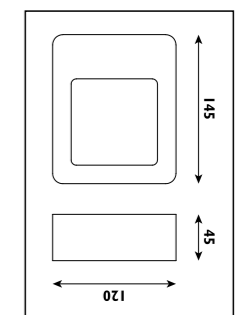

LS1701

LS1891 Stainless steel body								
LS1893 Die-cast aluminium body								
Code	Class	IP	QC	Lamp/s LED (Factory fitted) 4000K	Feature/s Light direction	Lumen 	Colour/s Stainless steel/black Dark grey	
LS1891	I	54	21	24w	2-way	1240	•	•
LS1893	I	54	21	18.5w	2-way	1360	•	•

LWL014 - LWL015 Die-cast aluminium body									
LS1701 Aluminium body									
Code	Class	IP	QC	Lamp/s LED (Factory fitted) 3000K | 4000K	Feature/s Light direction	Lumen 	Colour/s White Dark grey		
LWL014	I	54	22	7w	2-way	412	•	•	•
LWL015	I	54	22	3w	1-way	168	•	•	•
LS1701	I	54	22	7w		357			•