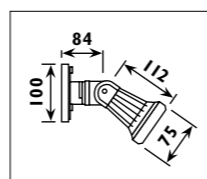

LS723

LS328 Plastic body								
LS723 Die-cast aluminium body with glass lens								
Code	Class	IP	QC	Base	Lamp/s	Max	Feature/s	Colour/s
				 230v open dichroic	 PAR38		 Infra red movement sensor	 Black
LS328	II	43	24		E27	2 x 80w	•	•
LS723	I	20	22	GU10 PAR16		50w		•

LSBOX2 Aluminium box	
Code	LSBOX2
QC	22
Accessories for spike lights	LS750
Colour/s	
 Black	•
 Green	•