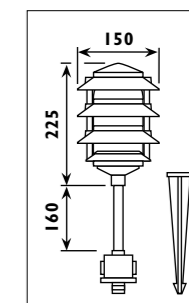

LS810

Plastic body and spike, aluminium reflector with 1900mm cable							
Code	Class	IP	QC	Base	Lamp/s Max	Ballast included	Colour/s
LS300	II	65	34	Fluorescent tube T5	G5 14w	Ballast included •	Black •

Die-cast aluminium body, plastic spike with glass lens						
Code	Class	IP	QC	Base	Lamp/s Max	Colour/s
LS810	I	44	22	E27	E27 60w	Black •