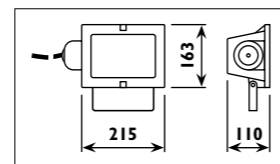

LS178

DMC plastic body, anodised aluminium reflector with glass lens							
Code	Class	IP	QC	Lamp/s	Base	Max	Colour/s
					ESL		Black
LS176	II	65	33		E40	85w	•
LS177	II	65	33	E27		45w	•
LS178	II	65	33	E27		32w	•

Die-cast aluminium body, anodised aluminium reflector with glass lens							
Code	Class	IP	QC	Lamp/s	Base	Max	Colour/s
					Halogen QI 78mm		Black | Silver grey | White
LS108	I	65	22	Rx7s		1 x 150w	• | • | •