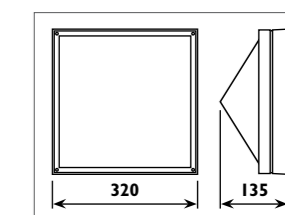

WQ09A

Die-cast aluminium body with glass lens								
Code	Class	IP	QC	Lamp/s		Colour/s		
				Base	Max	Black	Silver grey	White
WQ07G	I	44	22	E27	1 x 60w	•	•	•
WQ08G	I	44	22	E27	1 x 100w	•	•	•
WQ09G	I	44	22	E27	2 x 100w	•	•	•

Die-cast aluminium body with glass lens								
Code	Class	IP	QC	Lamp/s		Colour/s		
				Base	Max	Black	Silver grey	White
WQ07A	I	44	22	E27	1 x 60w	•	•	•
WQ08A	I	44	22	E27	1 x 100w	•	•	•
WQ09A	I	44	22	E27	2 x 100w	•	•	•