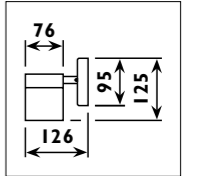

Die-cast aluminium body with glass lens									
Code	Class	IP	QC	Lamp/s		Feature/s	Colour/s		
				Base	Max		Black	Silver grey	Satin chrome (indoor only)
LS378	I	54	22	GU10 PAR16	1 x 50w	1-way	•	•	•
LS379	I	54	22	GU10 PAR16	2 x 35w	2-way	•	•	•

LS386

LS386 - LS387 Aluminium body with glass lens								
LS388 - LS389 Stainless steel body with glass lens								
Code	Class	IP	QC	Lamp/s		Feature/s	Colour/s	
				Base	Max		Aluminium	Stainless steel
LS386	I	44	22	GU10 PAR16	1 x 35w	1-way	•	
LS387	I	44	22	GU10 PAR16	2 x 35w	2-way	•	
LS388	I	44	22	GU10 PAR16	1 x 35w	1-way		•
LS389	I	44	22	GU10 PAR16	2 x 35w	2-way		•