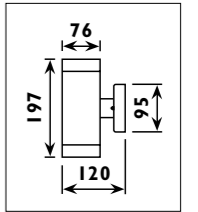

Die-cast aluminium body with glass lens									
Code	Class	IP	QC	Lamp/s		Feature/s	Colour/s		
				Base	Max		Black	Silver grey	Satin chrome (indoor only)
LS378	I	54	22	GU10 PAR16	1 x 50w	1-way	•	•	•
LS379	I	54	22	GU10 PAR16	2 x 35w	2-way	•	•	•

LS387

LS386 - LS387 Aluminium body with glass lens								
LS388 - LS389 Stainless steel body with glass lens								
Code	Class	IP	QC	Lamp/s		Feature/s	Colour/s	
				Base	Max		Aluminium	Stainless steel
LS386	I	44	22	GU10 PAR16	1 x 35w	1-way	•	
LS387	I	44	22	GU10 PAR16	2 x 35w	2-way	•	
LS388	I	44	22	GU10 PAR16	1 x 35w	1-way		•
LS389	I	44	22	GU10 PAR16	2 x 35w	2-way		•