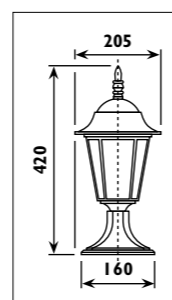

K 67

K 92

LS210

K 68

K 109-110

K 72

K 71

Die-cast aluminium body with glass lens						
Code	Class	IP	QC	Lamp/s		Colour/s
				Base	Max	
LS210	I	44	22	E27	100w	•
LS282	I	44	22	E27	100w	•

Die-cast aluminium body with glass lens						
Code	Class	IP	QC	Lamp/s		Colour/s
				Base	Max	
LS242	I	44	22	E27	100w	•
LS274	I	44	22	E27	100w	•