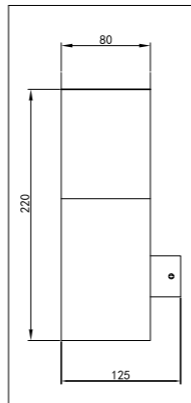

LSL0006SST