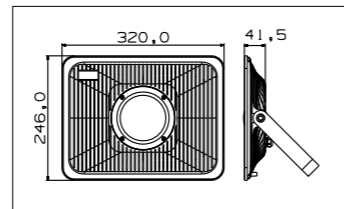

Aluminium body with tempered glass lens							
Code	Class	IP	QC	Lamp/s  LED (Factory fitted)	Lumen 	Beam angle 	Colour/s  Aluminium
LS784	I	65	22	100w	7200	100°	•

LS724 • LS726

LS724

LS726

LS727 • LS728

LS727