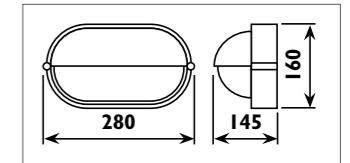

W02E

Die-cast aluminium body with glass lens							
Code	Class	IP	QC	Lamp/s		Colour/s	
				Base	Max	Black	White
W01A	I	54	22	E27	60w	•	•
W01E	I	54	22	E27	60w	•	•
W01G	I	54	22	E27	60w	•	•

Die-cast aluminium body with glass lens							
Code	Class	IP	QC	Lamp/s		Colour/s	
				Base	Max	Black	White
W02A	I	54	22	E27	100w	•	•
W02E	I	54	22	E27	100w	•	•
W02G	I	54	22	E27	100w	•	•