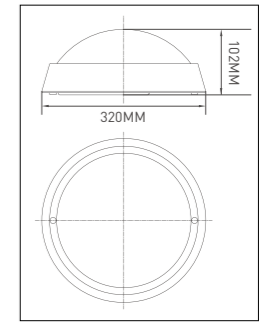

LWT0004BL

PP base with with PC diffuser							
Code	Class	IP	QC	Lamp/s LED (Factory fitted) 4000K	Lumen 	Colour/s White Black	
LWT0001BL	II	65	21	10w	750		•
LWT0001W	II	65	21	10w	750	•	
LWT0002BL	II	65	21	18w	1350		•
LWT0002W	II	65	21	18w	1350	•	

PP base with with PC diffuser							
Code	Class	IP	QC	Lamp/s LED (Factory fitted) 4000K	Lumen 	Colour/s White Black	
LWT0003BL	II	65	21	25w	1850		•
LWT0003W	II	65	21	25w	1850	•	
LWT0004BL	II	65	21	30w	2250		•
LWT0004W	II	65	21	30w	2250	•