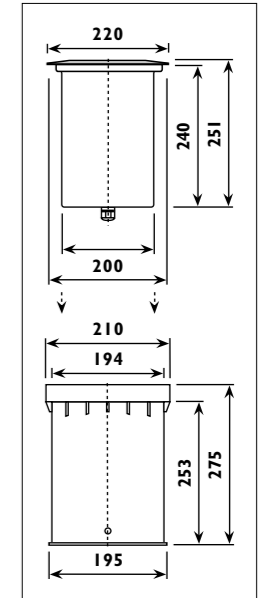

LS531

Die-cast aluminium body, stainless steel covering							
Code	IP	QC	Lamp/s			Transformer required	Colour/s
			Base		Max		
			230v open dichroic (Class I)	12v dichroic (Class III)			
LS520	65	23	GU10 PAR16	GU5,3 MR16	50w	•	•
LS521	65	23	GU10 PAR16	GU5,3 MR16	50w	•	•

Stainless steel body, anodised aluminium reflector, glass lens with plastic sleeve								
Code	Class	IP	QC	Lamp/s			Ballast included	Colour/s
				Base		Max		
			CFL	Halogen QI 118mm				
LS531	I	67	23		Rx7s	150w		
LS533	I	65	23	G24d1		13w	•