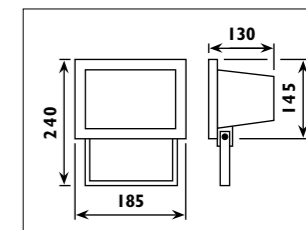

LS102

Die-cast aluminium and plastic body, anodised aluminium reflector with glass lens								
Code	Class	IP	QC	HID lamp/s			Gear	Colour/s
				Base	Max			
				HPS	Metal halide			
LS174	I	55	22	E40	E40	400w	•	Black

Die-cast aluminium and plastic body, anodised aluminium reflector with glass lens									
Code	Class	IP	QC	Lamp/s		Max	Feature	Colour/s	
				Base				Black	White
				Halogen Q1					
				78mm	118mm		Infra red movement sensor		
LS102	I	44	12		Rx7s	500w		•	
LS104	I	44	12	Rx7s		150w	•		•