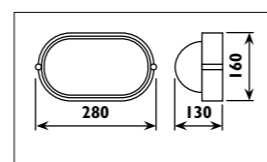

WO20A

Die-cast aluminium body with PC diffuser							
Code	Class	IP	QC	Lamp/s		Colour/s	
				Base ESL	Max	Black	White
WO20A	I	54	22	E27	1 x 60w	•	•
WO20G	I	54	22	E27	1 x 60w	•	•

Die-cast aluminium body with PC diffuser							
Code	Class	IP	QC	Lamp/s		Colour/s	
				Base ESL	Max	Black	
WO21A	I	54	22	E27	1 x 60w	•	
WO21G	I	54	22	E27	1 x 60w	•