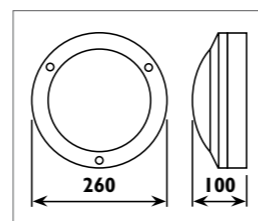

WT13A

Plastic body and lens								
Code	Class	IP	QC	Base Compact fluorescent	Lamp/s Max	Ballast included	Colour/s	
							Black	White
WT13A	I	54	34	G24	1 x 26w	•	•	•

Plastic body and lens								
Code	Class	IP	QC	Base Compact fluorescent	Lamp/s Max	Ballast included	Colour/s	
								White
							White	
WT13E	I	54	34	G24	1 x 26w	•	•	•
WT13G	I	54	34	G24	1 x 26w	•	•	•