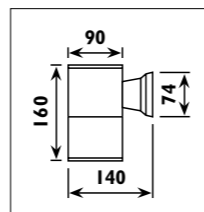

LS384

Die-cast aluminium body with glass lens									
Code	Class	IP	QC	Lamp/s		Feature/s	Colour/s		
				Base	Max		Black	Silver grey	Satin chrome (indoor only)
LS384	I	54	22	GU10 PAR16	1 x 50w	1-way	•	•	•
LS385	I	54	22	GU10 PAR16	2 x 35w	2-way	•	•	•

Stainless steel and plastic body with plastic lens							
Code	Class	IP	QC	Lamp/s		Colour/s	
				Base	Max		
LS885	II	43	22	E27	60w	•	
LS886	II	43	22	E27	60w	•