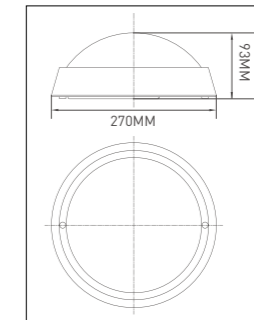

LWT0003W

PP base with with PC diffuser							
Code	Class	IP	QC	Lamp/s LED (Factory fitted) 4000K	Lumen 	Colour/s White Black	
LWT0001BL	II	65	21	10w	750		•
LWT0001W	II	65	21	10w	750	•	
LWT0002BL	II	65	21	18w	1350		•
LWT0002W	II	65	21	18w	1350	•	

PP base with with PC diffuser							
Code	Class	IP	QC	Lamp/s LED (Factory fitted) 4000K	Lumen 	Colour/s White Black	
LWT0003BL	II	65	21	25w	1850		•
LWT0003W	II	65	21	25w	1850	•	
LWT0004BL	II	65	21	30w	2250		•
LWT0004W	II	65	21	30w	2250	•