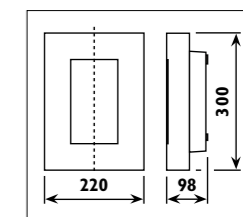

LS886

Die-cast aluminium body with glass lens									
Code	Class	IP	QC	Lamp/s		Feature/s	Colour/s		
				Base	Max		Black	Silver grey	Satin chrome (indoor only)
LS384	I	54	22	GU10 PAR16	1 x 50w	1-way	•	•	•
LS385	I	54	22	GU10 PAR16	2 x 35w	2-way	•	•	•

Stainless steel and plastic body with plastic lens							
Code	Class	IP	QC	Lamp/s		Colour/s	
				Base	Max		
LS885	II	43	22	E27	60w	•	
LS886	II	43	22	E27	60w	•