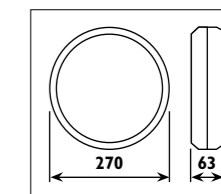

WT20

Die-cast aluminium body with plastic lens								
Code	Class	IP	QC	Base Compact fluorescent	Lamp/s Max	Ballast included	Colour/s	
							Black	White
WT7E	I	54	22	G23	2 x 9w	•	•	•

Plastic body and lens													
Code	Class	IP	QC	Base E27	230v Compact fluorescent 2D			Lamp/s Ballast included	230v Compact fluorescent			Colour/s	
					2 pin	4 pin			1 x 9w	2 x 9w	1 x 11w	Black	White
WT20	I	65	24		1 x 16w	1 x 16w	1 x 21w	Magnetic	1 x 9w	2 x 9w	1 x 11w	•	•
WT22	I	65	24	1 x 60w	1 x 16w	1 x 16w	1 x 21w	Electronic	1 x 9w	2 x 9w		•	•
WT23	I	65	24		1 x 16w	1 x 16w	1 x 21w	Electronic	1 x 9w	2 x 9w		•	•