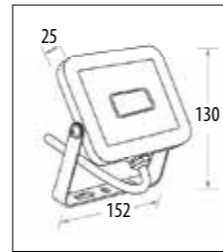

LS724

Aluminium body with tempered glass lens									
Code	Class	IP	QC	Lamp/s LED (Factory fitted) 6000K	Feature/s Beam angle	Lumen 	Colour/s Black White Dark grey		
LS724	I	65	22	10w	100°	800	•	•	
LS726	I	65	22	50w	100°	4000	•		
LS727	I	65	22	50w	100°	4000		•	•
LS728	I	65	22	30w	100°	2400	•	•	•

Aluminium body with tempered glass lens									
Code	Class	IP	QC	Lamp/s LED (Factory fitted) 6000K	Features Beam angle	Lumen 	Colour/s Black White Dark grey		
LS729	I	65	22	10w	100°	800	•	•	•
LS730	I	65	22	30w	100°	2400	•	•	•
LS731	I	65	22	50w	100°	4000	•	•	•