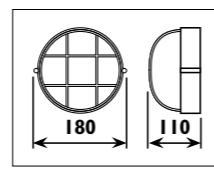

WT1G

Die-cast aluminium body with glass lens							
Code	Class	IP	QC	Lamp/s		Colour/s	
				Base 	Max	Black	White
WT1A	I	54	22	E27	60w	•	•
WT1E	I	54	22	E27	60w	•	•
WT1G	I	54	22	E27	60w	•	•

Die-cast aluminium body with glass lens							
Code	Class	IP	QC	Lamp/s		Colour/s	
				Base 	Max	Black	White
WT2A	I	54	22	E27	100w	•	•
WT2E	I	54	22	E27	100w	•	•
WT2G	I	54	22	E27	100w	•	•