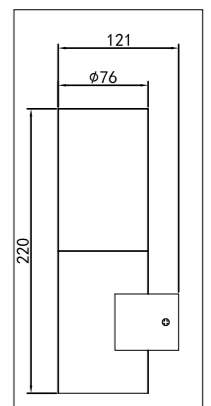

LSL0004SST

Die cast aluminium body and acrylic lens						
Code	Class	IP	QC	Lamp/s LED (Factory fitted) 6000K	Lumen 	Colour/s Matt black
LS0009BL	I	54	22	5w	240	•
LS0010BL	I	54	22	2 x 5w	480	•

Stainless steel + opal PC						
Code	Class	IP	QC	Lamp/s LED (Factory fitted) 4000K	Lumen 	Colour/s Stainless steel
LSL0003SST	I	44	21	10w	370	•
LSL0004SST	I	44	21	10w	370	•