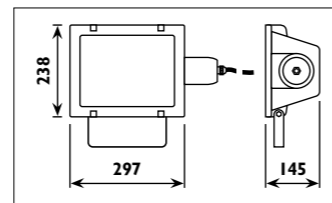

LS177

DMC plastic body, anodised aluminium reflector with glass lens							
Code	Class	IP	QC	Lamp/s	Base	Max	Colour/s
					ESL		Black
LS176	II	65	33		E40	85w	•
LS177	II	65	33	E27		45w	•
LS178	II	65	33	E27		32w	•

Die-cast aluminium body, anodised aluminium reflector with glass lens							
Code	Class	IP	QC	Lamp/s	Base	Max	Colour/s
					Halogen QI 78mm		Black | Silver grey | White
LS108	I	65	22	Rx7s		1 x 150w	• | • | •