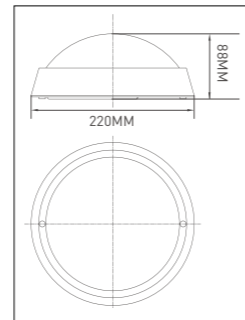

LWT0002W

PP base with with PC diffuser							
Code	Class	IP	QC	Lamp/s LED (Factory fitted) 4000K	Lumen 	Colour/s White Black	
LWT0001BL	II	65	21	10w	750		•
LWT0001W	II	65	21	10w	750	•	
LWT0002BL	II	65	21	18w	1350		•
LWT0002W	II	65	21	18w	1350	•	

PP base with with PC diffuser							
Code	Class	IP	QC	Lamp/s LED (Factory fitted) 4000K	Lumen 	Colour/s White Black	
LWT0003BL	II	65	21	25w	1850		•
LWT0003W	II	65	21	25w	1850	•	
LWT0004BL	II	65	21	30w	2250		•
LWT0004W	II	65	21	30w	2250	•