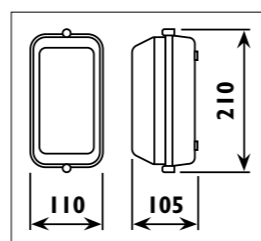

WTT01

WTT01 Polycarbonate body and polycarbonate lens										
WO3E Die-cast aluminium body with glass lens										
Code	Class	IP	QC	Lamp/s			Colour/s			
				Base	Max	Black body/ Clear lens	White body/ Clear lens	Black	White	
WTT01	I	44	23	B22	60w	•	•			
WO3E	I	54	22	E27	60w			•	•	

Polycarbonate body and lens									
Code	Class	IP	QC	Lamp/s		Colour/s			
				Base	Max	White	Black		
WT0001W	I	55	24	E27	2 x 60w	•			
WT0002BL	I	55	24	E27	2 x 60w			•