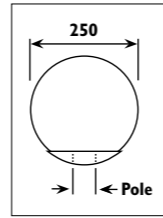

LS864

Polycarbonate gallery and lens. Pole sold separately

Code	Class	IP	QC	Lamp/s		Lamp/s		Colour/s	Accessories
				Base	Max	Compact fluorescent	Ballast included		
LS864	I	44	22	E27	60w			•	PS76 Pole K 116
LS860	I	44	22	E27	100w	1 x 26w	2 x 26w*	•	•
LS861	I	44	22	E27	100w	1 x 26w	2 x 26w	•	•
LS865	I	44	22	E27	150w	1 x 26w	2 x 26w	•	•

* LS860 - 2 x 26w compact fluorescent lamps only suitable for PS76 pole accessory

Die-cast aluminium body with polycarbonate lens. Pole sold separately

Code	Class	IP	QC	Lamp/s		Lamp/s			Ballast included	Colour/s			Accessories
				Base	Max	Compact fluorescent	Black	Green		White			
LS862	I	44	22	E27	100w	2 x 9w	1 x 26w	2 x 26w	•	•	•	•	•
LS863	I	44	22	E27	150w	2 x 9w	1 x 26w	2 x 26w	•	•	•	•	•