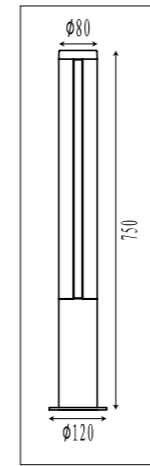

LSL0009BL

Aluminium + PC						
Code	Class	IP	QC	Lamp/s LED (Factory fitted) 4000K	Lumen 	Colour/s Black
LSL0009BL	I	54	21	11.5w	535	•
LSL0010BL	I	54	21	30w	1600	•

LGL0002AL Plastic body and aluminium cover with plastic housing						
LGL0003BL Plastic body and stainless steel cover with PC housing						
Code	Class	IP	QC	Lamp/s LED (Factory fitted) 4000K	Lumen 	Colour/s Aluminium Black
LGL0002AL	II	65	21	1.8w	60	•
LGL0003BL	II	65	21	2w	30	•