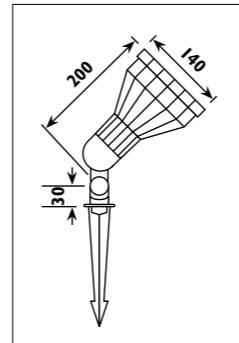

LS333

LS333 Fiber glass head, plastic spike with glass lens												
LS506 Die-cast aluminium body with glass lens												
Code	Class	IP	QC	Lamp/s		Lamp/s	Cable	Feature/s			Colour/s	
				Submerged	Not submerged			Transformer required	Submersible maximum	Tolerates chemicals	Black	Green
LS333	II	54	24		12v GU5,3 halogen MR16 dichroic	100w					•	
LS506	III	68	22	50w	20w		2 metre	1 metre	No		•	•

LS511 Plastic body and spike, anodised aluminium reflector with glass lens												
LS755 - LS756 Fiber glass head, 304 stainless steel bracket with glass lens												
Code	Class	IP	QC	Lamp/s		Lamp/s	Cable	Feature/s			Colour/s	
				12v GY6,35 halogen	12v MR16 50w - Submerged 20w - Not submerged			Transformer required	230v PAR16 50w	Submersible maximum	Tolerates chemicals	Black
LS511	III	68	24	50w			5 metre	1 metre	Yes		•	
LS755	III	68	22					1 metre			•	
LS756	I	55	22								•