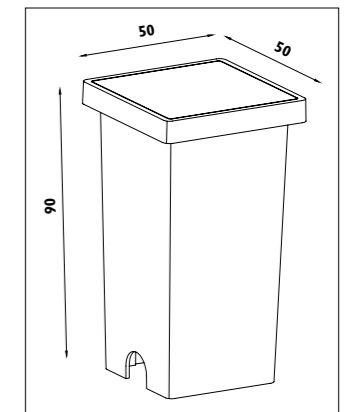

LGL0003BL

LGL0002AL Plastic body and aluminium cover with plastic housing						
LGL0003BL Plastic body and stainless steel cover with PC housing						
Code	Class	IP	QC	Lamp/s LED (Factory fitted) 4000K	Lumen 	Colour/s Aluminium Black
LGL0002AL	II	65	21	1.8w	60	•
LGL0003BL	II	65	21	2w	30	•