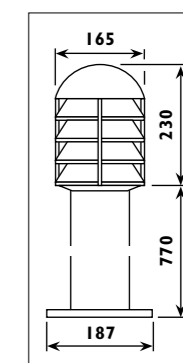

LS418

Die-cast aluminium body, aluminium pole with high impact acrylic lens

Code	Class	IP	QC	Lamp/s		HID lamp/s			Colour/s			
				Base	Max	E27	Gear included	Black	Grey	Green	White	
LS406	I	44	33	E27	100w	HPS	Mercury vapour	•	•	•	•	•

Die-cast aluminium body with glass lens

Code	Class	IP	QC	Lamp/s		Colour/s
				Base	Max	Black
LS418	I	44	22	E27	60w	•