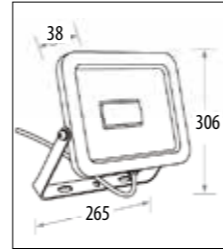

LS726

Aluminium body with tempered glass lens									
Code	Class	IP	QC	Lamp/s LED (Factory fitted) 6000K	Feature/s Beam angle	Lumen 	Colour/s Black White Dark grey		
LS724	I	65	22	10w	100°	800	•	•	
LS726	I	65	22	50w	100°	4000	•		
LS727	I	65	22	50w	100°	4000		•	•
LS728	I	65	22	30w	100°	2400	•	•	•

Aluminium body with tempered glass lens									
Code	Class	IP	QC	Lamp/s LED (Factory fitted) 6000K	Features Beam angle	Lumen 	Colour/s Black White Dark grey		
LS729	I	65	22	10w	100°	800	•	•	•
LS730	I	65	22	30w	100°	2400	•	•	•
LS731	I	65	22	50w	100°	4000	•	•	•