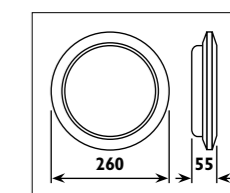

WT23

Die-cast aluminium body with plastic lens								
Code	Class	IP	QC	Base Compact fluorescent	Lamp/s Max	Ballast included	Colour/s	
							Black	White
WT7E	I	54	22	G23	2 x 9w	•	•	•

Plastic body and lens													
Code	Class	IP	QC	Base E27	230v Compact fluorescent 2D			Lamp/s Ballast included	230v Compact fluorescent			Colour/s	
					2 pin	4 pin			1 x 9w	2 x 9w	1 x 11w	Black	White
WT20	I	65	24		1 x 16w	1 x 16w	1 x 21w	Magnetic	1 x 9w	2 x 9w	1 x 11w	•	•
WT22	I	65	24	1 x 60w	1 x 16w	1 x 16w	1 x 21w	Electronic	1 x 9w	2 x 9w		•	•
WT23	I	65	24		1 x 16w	1 x 16w	1 x 21w	Electronic	1 x 9w	2 x 9w		•	•