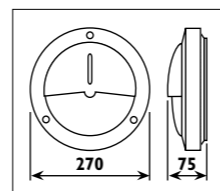

WT7E

Die-cast aluminium body with plastic lens								
Code	Class	IP	QC	Base Compact fluorescent	Lamp/s Max	Ballast included	Colour/s	
							Black	White
WT7E	I	54	22	G23	2 x 9w	•	•	•

Plastic body and lens													
Code	Class	IP	QC	Base E27	230v Compact fluorescent 2D			Lamp/s Ballast included	230v Compact fluorescent			Colour/s	
					2 pin	4 pin			1 x 9w	2 x 9w	1 x 11w	Black	White
WT20	I	65	24		1 x 16w	1 x 16w	1 x 21w	Magnetic	1 x 9w	2 x 9w	1 x 11w	•	•
WT22	I	65	24	1 x 60w	1 x 16w	1 x 16w	1 x 21w	Electronic	1 x 9w	2 x 9w		•	•
WT23	I	65	24		1 x 16w	1 x 16w	1 x 21w	Electronic	1 x 9w	2 x 9w		•	•