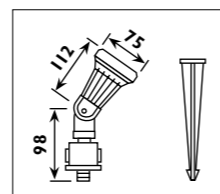

Die-cast aluminium body, plastic spike with glass lens						
Code	Class	IP	QC	Base	Lamp/s Max	Colour/s
LS810	I	44	22	E27	E27 60w	Black •

LS750

LS750

LS751

LS751

LS751P

LS751P

Die-cast aluminium body, plastic spike with glass lens										
Code	Class	IP	QC	Lamp/s			Transformer required	Colour/s		Accessories
				Base	Max			Black	Green	
				230v open dichroic	12v open dichroic					LSBOX2 Junction box K 132
LS750	III	54	22		GU5,3 MR16	50w	•	•		•
LS751	I	54	22	GU10 PAR16		50w		•	•	