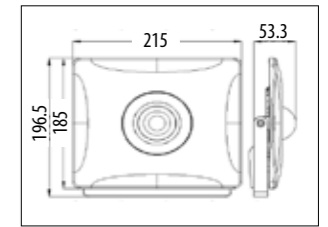

Aluminium body with tempered glass lens									
Code	Class	IP	QC	Lamp/s LED (Factory fitted) 6000K	Feature/s Beam angle	Lumen 	Colour/s Black White Dark grey		
LS724	I	65	22	10w	100°	800	•	•	
LS726	I	65	22	50w	100°	4000	•		
LS727	I	65	22	50w	100°	4000		•	•
LS728	I	65	22	30w	100°	2400	•	•	•

LS730

Aluminium body with tempered glass lens									
Code	Class	IP	QC	Lamp/s LED (Factory fitted) 6000K	Features Beam angle	Lumen 	Colour/s Black White Dark grey		
LS729	I	65	22	10w	100°	800	•	•	•
LS730	I	65	22	30w	100°	2400	•	•	•
LS731	I	65	22	50w	100°	4000	•	•	•