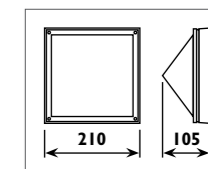

WQ07A

Die-cast aluminium body with glass lens								
Code	Class	IP	QC	Lamp/s		Colour/s		
				Base	Max	Black	Silver grey	White
WQ07G	I	44	22	E27	1 x 60w	•	•	•
WQ08G	I	44	22	E27	1 x 100w	•	•	•
WQ09G	I	44	22	E27	2 x 100w	•	•	•

Die-cast aluminium body with glass lens								
Code	Class	IP	QC	Lamp/s		Colour/s		
				Base	Max	Black	Silver grey	White
WQ07A	I	44	22	E27	1 x 60w	•	•	•
WQ08A	I	44	22	E27	1 x 100w	•	•	•
WQ09A	I	44	22	E27	2 x 100w	•	•	•