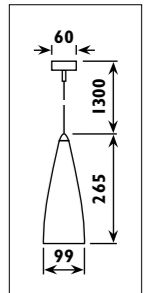

Metal body						
Code	Class	IP	QC	Lamp/s		Colour/s
				Base	Max	Satin chrome
JC01	I	20	21	E27	60w	•

JC300/01
Lamps not included
Length: 1m

JC300/01

JC302
Lamps not included

JC302

PB12 / FIESTA

PB12

PB15 / FINE