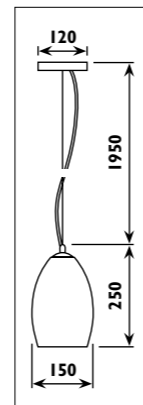

PB20

PB13 Metal body with frosted or opal glass shade.							
PB20 Metal body with glass shade							
Code	Class	IP	QC	Lamp/s		Colour/s	
				Base	Max	Satin chrome body Frosted white glass	Chrome body White shade
PB13	I	20	21	E27	60w	•	
PB20	I	20	20	E27	60w		•