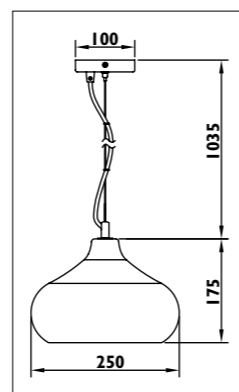

JC112

JC112

JC113

JC113

Metal ceiling plate with concrete shade							
Code	Class	IP	QC	Lamp/s		Colour/s	
				Base	Max	Grey	Sand grey
JC112	I	20	21	E14	40w	•	•
JC113	I	20	21	E14	40w	•	•

JC116

JC116

Metal ceiling plate with concrete shade						
Code	Class	IP	QC	Lamp/s		Colour/s
				Base	Max	
						 Sand grey
JC116	I	20	21	E14	40w	•