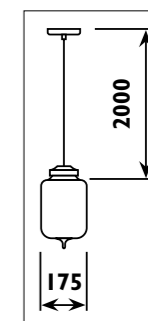

PRT0023

PRT0023

Metal body with glass shade						
Code	Class	IP	QC	Lamp/s		Colour/s
				Base	Max	
PRT0023	II	20	24	E27	60w	•

PRT0020

PRT0020

PRT0021

PRT0021

Metal body with glass shade						
Code	Class	IP	QC	Lamp/s		Colour/s
				Base	Max	
PRT0020	II	20	24	E27	60w	•
PRT0021	II	20	24	E27	60w	•