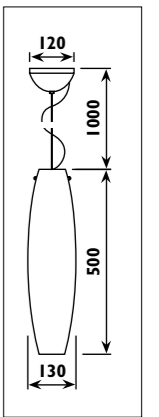

Metal body						
Code	Class	IP	QC	Lamp/s		Colour/s
				Base	Max	Satin chrome
JC01	I	20	21	E27	60w	•

JC300/01
Lamps not included
Length: 1m

JC300/01

JC302
Lamps not included

JC302

PB12 / FIESTA

PB12

PB15 / FINE