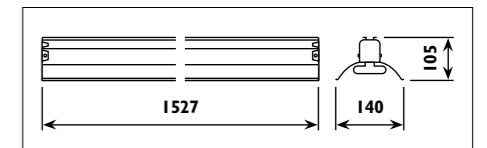

Crystal body						
Code	Class	IP	QC	Lamp/s		Colour/s
				Base	Max	
KTM005	I	20	21	E14	6 x 40w	•

KD63 / TONI

KD63

KD64 / TONI

KD64

KA51 / TROFFER

KA51

KD63 Aluminium and plastic body with plastic lens								
KD64 Aluminium and plastic body with plastic grill								
Code	Class	IP	QC	Base Fluorescent tube T8	Lamp/s Max	Ballast included	Colour/s Satin silver White	
KD63	I	20	32	G13	2 x 36w	•	•	
KD64	I	20	32	G13	2 x 36w	•	•	•