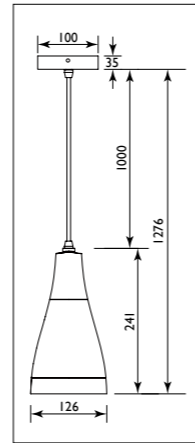

LHB0001ALBL