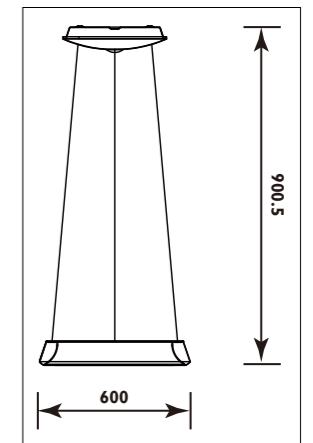

LPN0005W

LPN028 Aluminium and silicone body						
LPN0003W Aluminium body with acrylic lens						
Code	Class	IP	QC	Lamp/s LED (Factory fitted) 4000K	Lumen 	Colour/s White
LPN028	I	20	21	112w	4900	•
LPN0003W	I	20	21	20w 33w	3500	•

Aluminium body with acrylic lens						
Code	Class	IP	QC	Lamp/s LED (Factory fitted) 4000K	Lumen 	Colour/s White
LPN0004W	I	20	21	20w	1120	•
LPN0005W	I	20	21	33w	2380	•