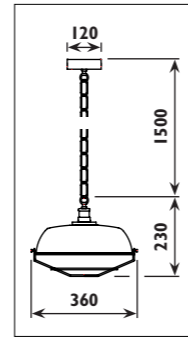

JC143

Metal body with grid cover						
Code	Class	IP	QC	Lamp/s		Colour/s
				Base	Max	
JC143	I	20	21	E27	60w	•
PF17	I	20	21	E27	60w	•

PRT0026 Metal body with wood and aluminium shade						
JG09 Metal body						
Code	Class	IP	QC	Lamp/s		Colour/s
				Base	Max	
PRT0026	II	20	24	E27	60w	•
JG09	I	20	21	E27	60w	•