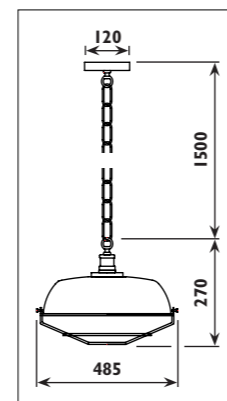

Metal body with aluminium shade						
Code	Class	IP	QC	Lamp/s		Colour/s
				Base	Max	
PRT0025	II	20	24		60w	• Black

JC143

JC143

PRT0026

PRT0026

PF17

PF17

JG09