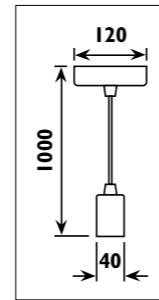

JC300/01

JC300/01 Metal body						JC302 Aluminium + oxidation cup and cord					
Code	Class	IP	QC	Lamp/s		Colour/s					
				Base	Max	White	Copper	Matt black	Black	Matt gold	Matt silver
JC300/01	II	20	22	E27	40w	•	•	•	•	•	•
JC302	I	20	21	E27	40w				•		

Metal body with frosted glass shade										
Code	Class	IP	QC	Lamp/s		Colour/s				
				Base	Max	Satin silver body Red glass	Satin silver body White glass	Satin chrome body Amber glass	Satin chrome body White glass	
PB12	I	20	21	E27	60w			•	•	
PB15	I	20	21		40w	•	•