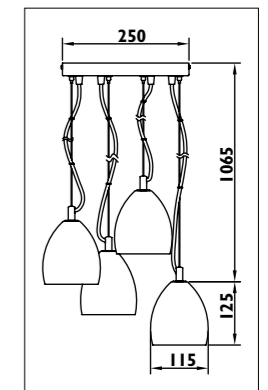

JC120

JC120

JC121

JC121

Metal ceiling plate with concrete shade						
Code	Class	IP	QC	Lamp/s		Colour/s
				Base	Max	
JC120	I	20	21	E14	40w	•
JC121	I	20	21	E14	40w	•

JC122

JC122

JC124