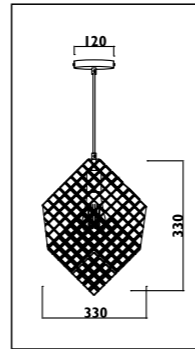

JC155

Metal body						
Code	Class	IP	QC	Lamp/s		Colour/s
				Base	Max	
JC155	I	20	21	E27	40w	•
JC156	I	20	21	E27	40w	•

Recommended décor lamps to compliment above fittings:

Metal body						
Code	Class	IP	QC	Lamp/s		Colour/s
				Base	Max	
JC157	I	20	21	E27	3 x 40w	•

Recommended décor lamps to compliment above fittings: