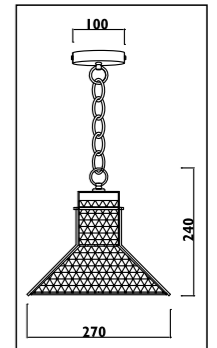

CFL003 CFL004 CFL006 LED0035 LED0040

JC153

F 16

JP0005-BLC

JC153

JC154

JC154

Metal body						
Code	Class	IP	QC	Lamp/s		Colour/s
				Base	Max	
JC153	I	20	21	E27	40w	•
JC154	I	20	21	E27	40w	•