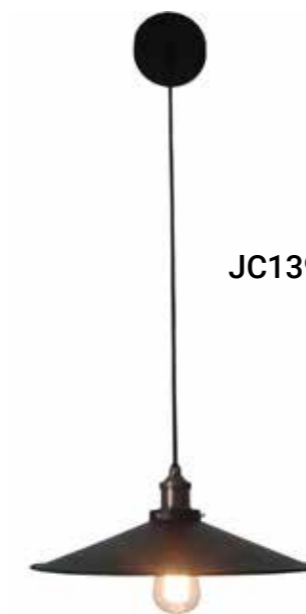

JC135

JC135

JC166

JC166

JC135 Metal body with glass shade							
JC166 Metal body							
Code	Class	IP	QC	Lamp/s		Colour/s	
				Base	Max	Black/white	Black
JC135	II	20	21	E27	60w		•
JC166	I	20	21	E27	1 x 40w	•	