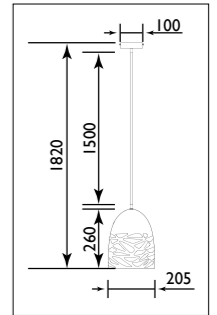

PB13 Metal body with frosted or opal glass shade.							
PB20 Metal body with glass shade							
Code	Class	IP	QC	Lamp/s		Colour/s	
				Base	Max	Satin chrome body Frosted white glass	Chrome body White shade
PB13	I	20	21	E27	60w	•	
PB20	I	20	20	E27	60w		•

JC177W

Metal body						
Code	Class	IP	QC	Lamp/s		Colour/s
				Base	Max	
JC177W	I	20	21	E27	28w	•
JC178W	I	20	21	E27	28w	•