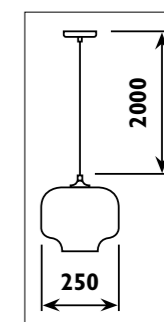

PRT0023

PRT0023

Metal body with glass shade						
Code	Class	IP	QC	Lamp/s		Colour/s
				Base	Max	
PRT0023	II	20	24	E27	60w	•

PRT0020

PRT0020

PRT0021

PRT0021

Metal body with glass shade						
Code	Class	IP	QC	Lamp/s		Colour/s
				Base	Max	
PRT0020	II	20	24	E27	60w	•
PRT0021	II	20	24	E27	60w	•