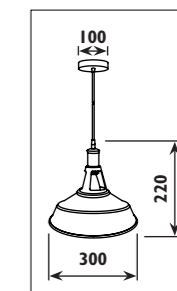

JC141

Metal shade						
Code	Class	IP	QC	Lamp/s		Colour/s
				Base	Max	Black
JC139	II	20	21	E27	60w	•
JC141	II	20	21	E27	60w	•