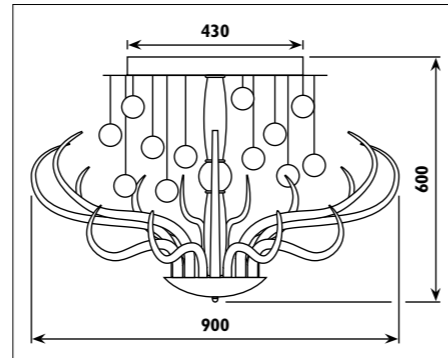

PF69

PF69 Metal body with decorative glass balls										
LPN017 Aluminium and metal body										
Code	Class	IP	QC	Lamp/s		Feature/s	Lumen	Colour/s		
				LED (Included)	LED (Factory fitted)			White	Chrome/white	
PF69	I	20	20	8 x 1w (white)	30 x 0.06w (RGB)	•				•
LPN017	II	20	21				45w			

Metal body with acrylic lens						
Code	Class	IP	QC	Lamp/s	Lumen	Colour/s
				LED (Factory fitted)		
LPN024	I	20	21	84w	4980	•
LPN025	I	20	21	96w	5180	•