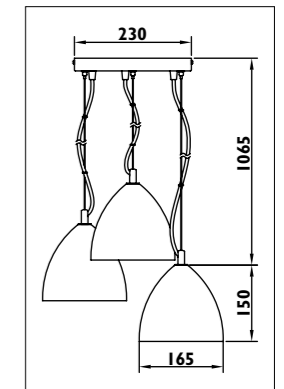

JC120

JC120

JC121

JC121

Metal ceiling plate with concrete shade						
Code	Class	IP	QC	Lamp/s		Colour/s
				Base	Max	
JC120	I	20	21	E14	40w	•
JC121	I	20	21	E14	40w	•

JC122

JC122

JC124