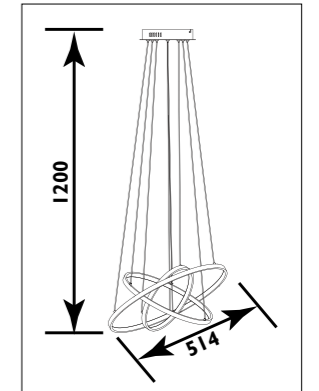

Aluminium body with acrylic lens							
Code	Class	IP	QC	Lamp/s LED (Factory fitted) 4000K	Lumen 	Colour/s White Chrome	
LPN0006W	I	20	21	60w	2800	•	
LPN0007CH	I	20	21	60w	2800		•

LPN0008RG

LPN0008RG Aluminium body with acrylic lens							
LPN0015SN Iron and aluminium + PC							
Code	Class	IP	QC	Lamp/s LED (Factory fitted) 4000K 6000K	Lumen 	Colour/s Rose gold Satin nickel	
LPN0008RG	I	20	21	60w	2800	•	
LPN0015SN	I	20	21	30W	2880		•