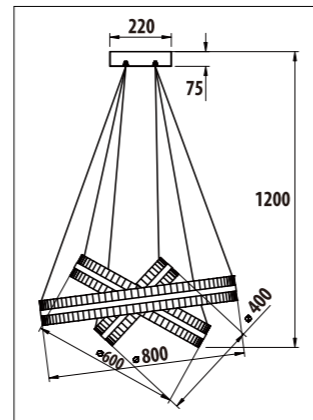

JC167

F4

T1

JC167 Metal body with clear crystals						
LPN0010SN Iron and aluminium + glass						
Code	Class	IP	QC	Lamp/s LED (Factory fitted)	Colour/s Chrome body/ Clear crystals Satin nickel	
JC167	I	20	20	128w 4000K	.	.
LPN0010SN	I	20	21	60w	.	.

LPN012 Metal body with acrylic lens						
JP813 Metal body with acrylic crystal shades						
Code	Class	IP	QC	Lamp/s LED (Factory fitted)	Lumen 	Colour/s Chrome Chrome body/ Clear acrylic crystal shades
LPN012	I	20	21	6 x 4.2w 3200K	906.80	.
JP813	I	20	21	6 x 5w	2400	.