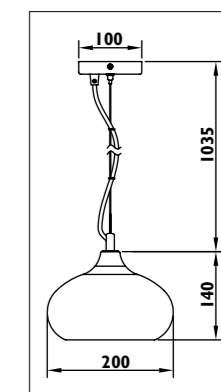

JC119

Metal ceiling plate with concrete shade							
Code	Class	IP	QC	Lamp/s		Colour/s	
				Base	Max	Grey	Sand grey
JC117	I	20	21	E14	40w	•	
JC118	I	20	21	E14	40w		•
JC119	I	20	21	E14	40w		•