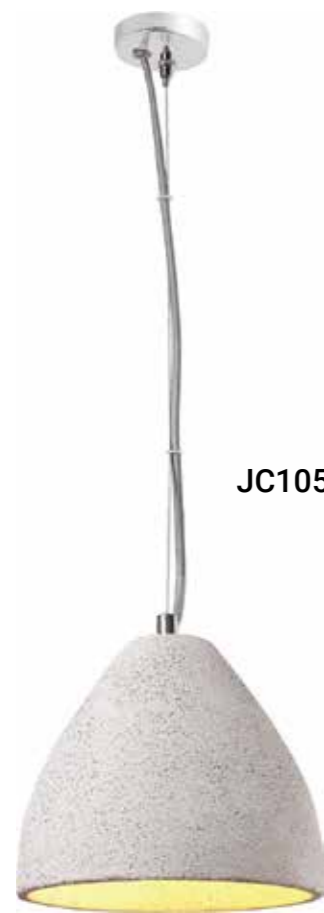

JC102

JC102

JC103

JC103

Metal ceiling plate with concrete shade						
Code	Class	IP	QC	Lamp/s		Colour/s
				Base	Max	
JC102	I	20	21	 E14	40w	 Grey

Metal ceiling plate with concrete shade						
Code	Class	IP	QC	Lamp/s		Colour/s
				Base	Max	
JC103	I	20	21	 E14	40w	 Sand grey