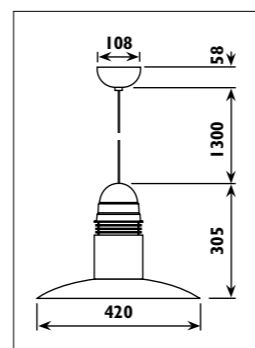

JC51

Metal body with glass lens						
Code	Class	IP	QC	Lamp/s		Colour/s
				Base	Max	
JC51	II	20	21		60w	 Satin chrome body/glass lens

JH134 Metal body with aluminium shade						
JQ14 Metal body						
Code	Class	IP	QC	Lamp/s		Colour/s
				Base	Max	
JH134	I	20	21		40w	Chrome
JQ14	I	20	21		8w	Rose gold