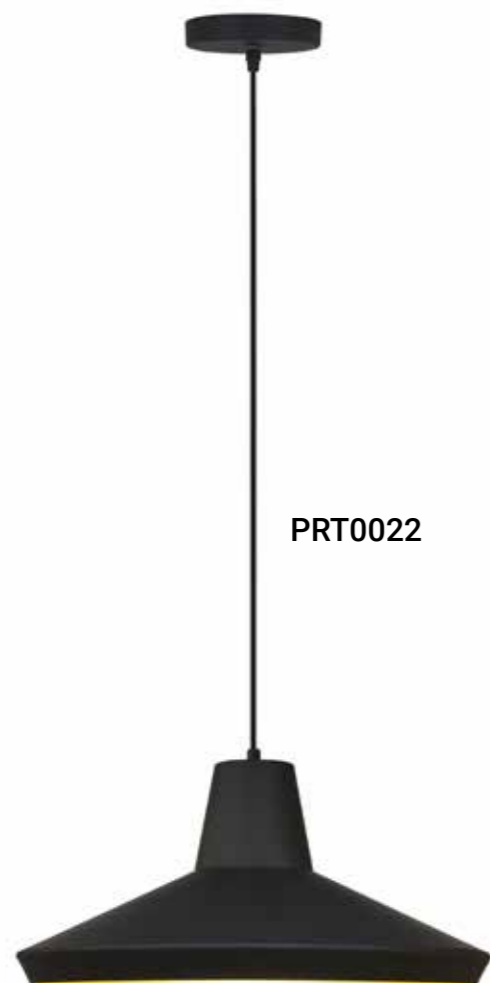

JC139

JC139

JC141

JC141

Metal shade						
Code	Class	IP	QC	Lamp/s		Colour/s
				Base	Max	Black
JC139	II	20	21	E27	60w	•
JC141	II	20	21	E27	60w	•

PRT0022

PRT0025

Metal body with aluminium shade						
Code	Class	IP	QC	Lamp/s		Colour/s
				Base	Max	
PRT0022	II	20	24		60w	• Black