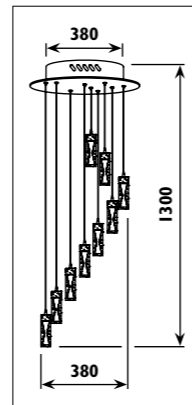

PF127

Metal body with acrylic shade						
Code	Class	IP	QC	Lamp/s	Lumen	Colour/s
				LED (Factory fitted) 4000K		White
PF127	I	20	21	9 x 2w	2610	•
PF128	I	20	21	12 x 2w	3120	•

JC26/01 Prismatic acrylic reflector									
JC26/22 Metal body with plastic ceiling cup									
Code	Class	IP	QC	E27	Lamp/s Compact fluorescent	Ballast Included	Clear	Black body Black cord and cup	Satin chrome body Black cord and cup
JC26/01			32				•		
JC26/22	I	20	32	100w	26w	•		•	•