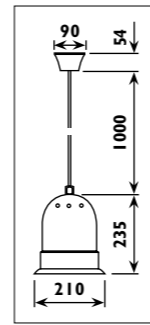

JC26/01 / REFLECTOR 12"

JC26/22

JC26/01

JC26/01 Prismatic acrylic reflector									
JC26/22 Metal body with plastic ceiling cup									
Code	Class	IP	QC	E27	Lamp/s Compact fluorescent	Ballast Included	Clear	Black body Black cord and cup	Satin chrome body Black cord and cup
JC26/01			32				•		
JC26/22	I	20	32	100w	26w	•		•	•