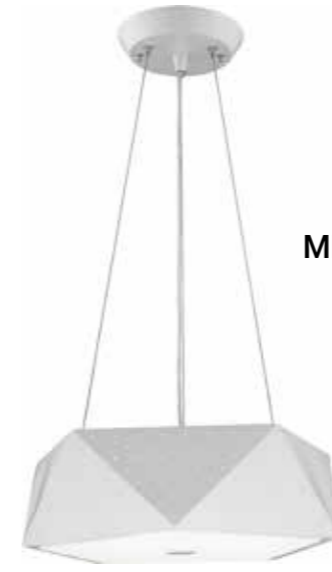

MDY001
MDY003
F3

Metal body with acrylic lens						
Code	Class	IP	QC	Lamp/s LED (Factory fitted) 4000K	Lumen 	Colour/s Black outside/ Gold inside
MDY001	I	20	21	13 x 6w	8710	•
MDY003	I	20	21	7 x 6w	4690	•

MDY006

Metal body with acrylic lens						
Code	Class	IP	QC	Lamp/s LED (Factory fitted) 4000K	Lumen 	Colour/s Matt white
MDY006	I	20	21	28.8w	1730	•
MDY007	I	20	21	3 x 10.8w	1944	•