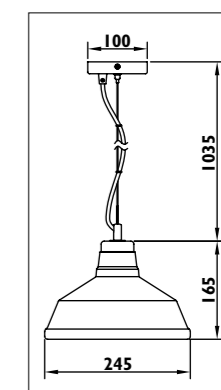

JC113

Metal ceiling plate with concrete shade							
Code	Class	IP	QC	Lamp/s		Colour/s	
				Base	Max	Grey	Sand grey
JC112	I	20	21	E14	40w	•	•
JC113	I	20	21	E14	40w	•	•