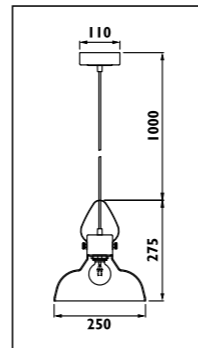

JC148

Metal body								
Code	Class	IP	QC	Lamp/s		Colour/s		
				Base	Max			
JC147	I	20	21	E27	40w	•	•	•
JC148	I	20	21	E27	40w	•	•	•

Recommended décor lamps to compliment above fittings:

Metal body with glass shade						
Code	Class	IP	QC	Lamp/s		Colour/s
				Base	Max	
JC169	I	20	21	E27	40w	•