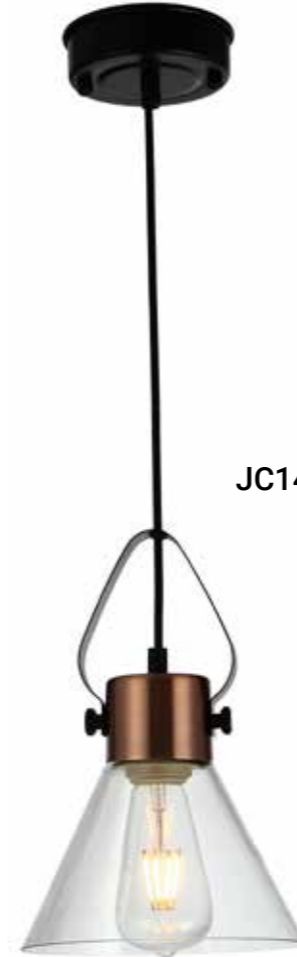

JC142

JC142

JC149

JC149

JC146

JC146

Metal body						
Code	Class	IP	QC	Lamp/s		Colour/s
				Base	Max	
JC142	I	20	21	E27	40w	•
JC149	I	20	21	E27	40w	•

Metal body								
Code	Class	IP	QC	Lamp/s		Colour/s		
				Base	Max	Glass colour options		
JC146	I	20	21	E27	40W	•	•	•