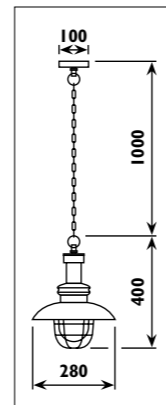

JQ13

JQ12 Metal body with grid cover							JQ13 Metal body and glass shade with grid cover		
Code	Class	IP	QC	Lamp/s		Colour/s			
				Base	Max				
JQ12	I	20	21	E27	40w	•			
JQ13	I	20	21	E27	40w		•	•