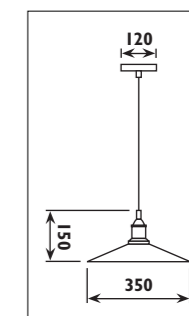

JC135 Metal body with glass shade							
JC166 Metal body							
Code	Class	IP	QC	Lamp/s		Colour/s	
				Base	Max	Black/white	Black
JC135	II	20	21	E27	60w		•
JC166	I	20	21	E27	1 x 40w	•	

JC139

Metal shade						
Code	Class	IP	QC	Lamp/s		Colour/s
				Base	Max	Black
JC139	II	20	21	E27	60w	•
JC141	II	20	21	E27	60w	•