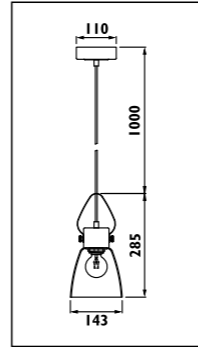

JC147

Metal body								
Code	Class	IP	QC	Lamp/s		Colour/s		
				Base	Max			
JC147	I	20	21	E27	40w	•	•	•
JC148	I	20	21	E27	40w	•	•	•

Recommended décor lamps to compliment above fittings:

Metal body with glass shade						
Code	Class	IP	QC	Lamp/s		Colour/s
				Base	Max	
JC169	I	20	21	E27	40w	•