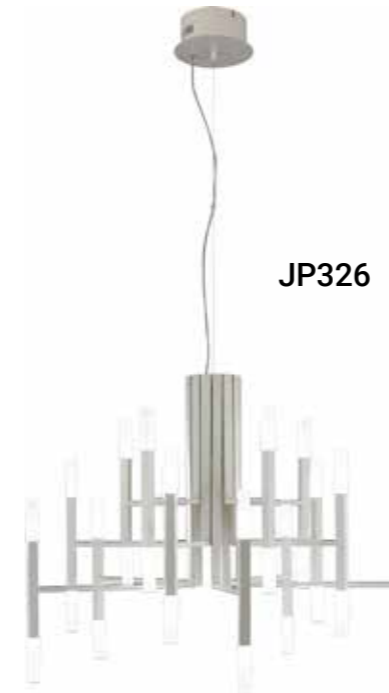

JC161 • JC162

JC161

JC162

JP326

JP326

JC161 • JC162 Aluminium body									
JP326 Metal body									
Code	Class	IP	QC	Lamp/s  LED (Factory fitted) 4000K	Remote control  Included	Lumen 	Colour/s  White  Grey		
JC161	I	20	21	60w	•	3800	•	•	•
JC162	I	20	21	25w	•	1600	•	•	•
JP326	I	20	21	36w		3960	•		