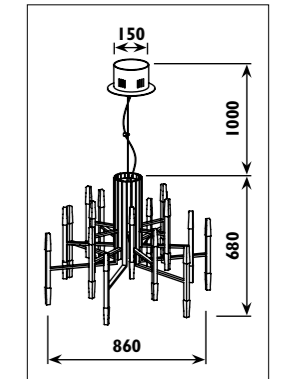

JC161 • JC162

JC161

JC162

JP326

JP326

JC161 • JC162 Aluminium body									
JP326 Metal body									
Code	Class	IP	QC	Lamp/s  LED (Factory fitted) 4000K	Remote control  Included	Lumen 	Colour/s  White  Grey		
JC161	I	20	21	60w	•	3800	•	•	•
JC162	I	20	21	25w	•	1600	•	•	•
JP326	I	20	21	36w		3960	•		