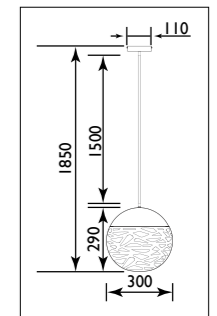

JC178W

Metal body						
Code	Class	IP	QC	Lamp/s		Colour/s
				Base	Max	
JC177W	I	20	21	E27	28w	•
JC178W	I	20	21	E27	28w	•