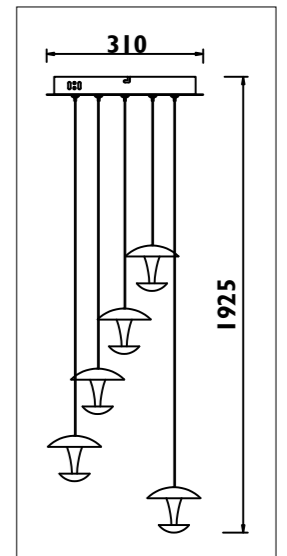

MDY011

Metal body with acrylic lens						
Code	Class	IP	QC	Lamp/s LED (Factory fitted) 3500K	Lumen 	Colour/s Chrome
MDY010	I	20	21	3x5w	1200	•
MDY011	I	20	21	5x5w	2000	•