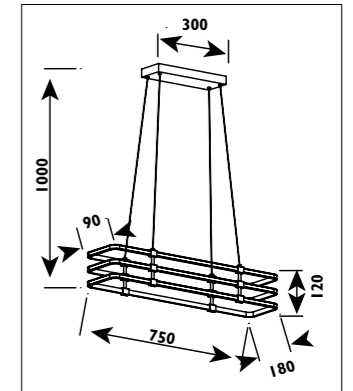

LPN025

PF69 Metal body with decorative glass balls										
LPN017 Aluminium and metal body										
Code	Class	IP	QC	Lamp/s		Feature/s	Lumen	Colour/s		
				LED (Included)	LED (Factory fitted)			White	Chrome/white	
PF69	I	20	20	8 x 1w (white)	30 x 0.06w (RGB)	•				•
LPN017	II	20	21				45w			

Metal body with acrylic lens						
Code	Class	IP	QC	Lamp/s	Lumen	Colour/s
				LED (Factory fitted)		
LPN024	I	20	21	84w	4980	•
LPN025	I	20	21	96w	5180	•