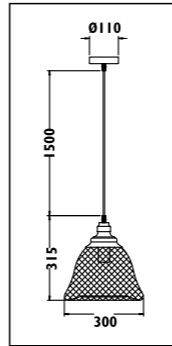

JC15

JC15

JC16

JC16

JC15 Metal body with glass shade							JC16 Metal body	
Code	Class	IP	QC	Lamp/s		Colour/s		
				Base	Max			
JC15	I	20	21	E27	60w	•		
JC16	I	20	21	E27	60w		•	

PF200

PF200

PF202