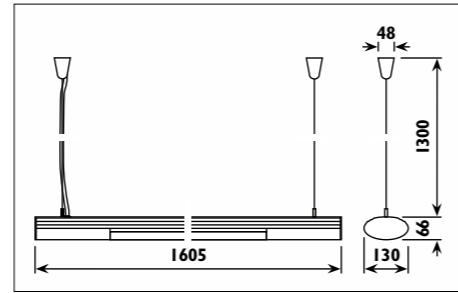

KD63

KD63 Aluminium and plastic body with plastic lens								
KD64 Aluminium and plastic body with plastic grill								
Code	Class	IP	QC	Base Fluorescent tube T8	Lamp/s Max	Ballast included	Colour/s Satin silver | White	
KD63	I	20	32	G13	2 x 36w	•	•	
KD64	I	20	32	G13	2 x 36w	•	•	•

Aluminium body and reflector											
Code	Class	IP	QC	Base Fluorescent tube T5	Lamp/s Max	Ballast included	Mounting option/s As surface | As pendant		Accessories Joiner ZJNR001 | TP Track & accessories D.2		Colour/s Aluminium
KA51	I	20	20	G5	1 x 80w	•	•	•	•	TP001	•