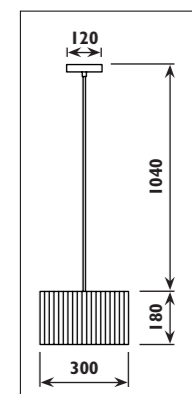

Metal body							
Code	Class	IP	QC	Base	Lamp/s Max	Driver included	Colour/s
PF107	I	20	21	G4	16 x 20w	•	• Chrome

E 15

JC17

Metal body with fabric shade							
Code	Class	IP	QC	Lamp/s		Colour/s	
				Base	Max	Chrome body Grey shade	White
JC17	I	20	21	E27	60w	•	•
JC125	I	20	20	E27	60w		•