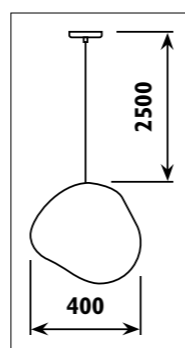

PRT0023

Metal body with glass shade						
Code	Class	IP	QC	Lamp/s		Colour/s
				Base	Max	
PRT0023	II	20	24	E27	60w	•