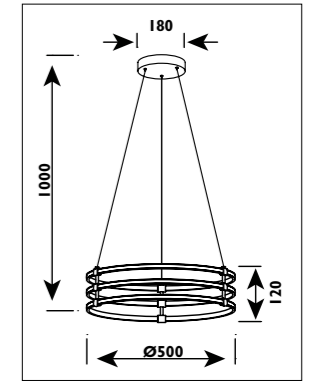

LPN024

PF69 Metal body with decorative glass balls										
LPN017 Aluminium and metal body										
Code	Class	IP	QC	Lamp/s		Feature/s	Lumen	Colour/s		
				LED (Included)	LED (Factory fitted)			White	Chrome/white	
PF69	I	20	20	8 x 1w (white)	30 x 0.06w (RGB)	•				•
LPN017	II	20	21				45w			

Metal body with acrylic lens						
Code	Class	IP	QC	Lamp/s	Lumen	Colour/s
				LED (Factory fitted)		
LPN024	I	20	21	84w	4980	•
LPN025	I	20	21	96w	5180	•