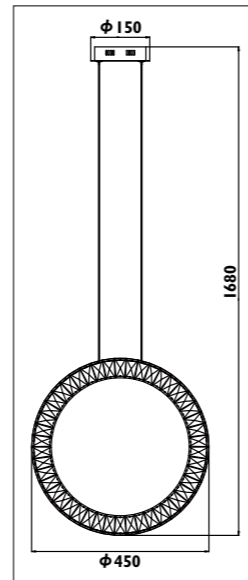

LPN0009CH

LPN0009CH Crystal and stainless steel											
PF110 Metal body with glass shade and crystal drops											
Code	Class	IP	QC	Lamp			Lumen	Feature/s	Colour/s		
				E14	Base LED Factory fitted (colour temperature switching) 4000K/6500K	LED (factory fitted) RGB Colour changing			Dimmable	Chrome	Chrome body/ clear glass/ clear crystal
LPN0009CH	I	20	24		20W		1600		•		
PF110	I	20	20	3 x 40w		48 x 0.1w		•		•	

LCH001 Metal body with K9 crystal droplets										
PF126 Metal body with acrylic shade										
Code	Class	IP	QC	Lamp/s		Lumen	Colour/s		Remote included	Feature/s
				LED (Factory fitted) 4000K	36 x 2w		Chrome body clear crystal	White		
LCH001	I	20	21		36 x 2w	8640	•			
PF126	I	20	21	36 x 2w		8640				•