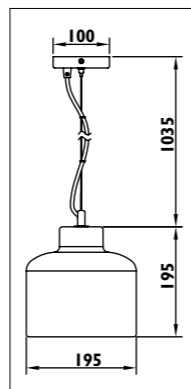

JC121

Metal ceiling plate with concrete shade						
Code	Class	IP	QC	Lamp/s		Colour/s
				Base	Max	
JC120	I	20	21	E14	40w	•
JC121	I	20	21	E14	40w	•