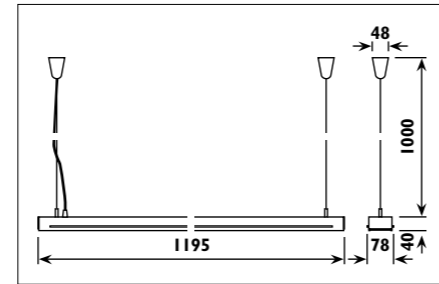

KD66

Aluminium body with plastic lens								
Code	Class	IP	QC	Base Fluorescent tube tube T5	Lamp/s Max	Ballast included (electronic)	Colour/s	
							Satin silver body Blue strip	Satin silver body White strip
KD66	I	20	32	G5	1 x 28w	•	•	•

KD65 Aluminium body with plastic lens											
KD67 Aluminium and plastic body with plastic lens											
Code	Class	IP	QC	Base Fluorescent tube tube T5	Lamp/s Max	Ballast included (electronic)	Colour/s				
							Satin silver	Satin silver body Blue lens	Satin silver body Green lens	Satin silver body Red lens	Satin silver body White lens
KD65	I	20	32	G5	2 x 28w	•	•				
KD67	I	20	32	G5	1 x 28w	•		•	•	•	•