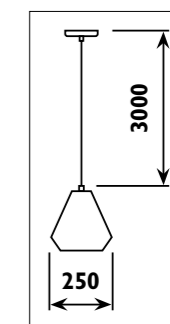

JC139

JC139

JC141

JC141

Metal shade						
Code	Class	IP	QC	Lamp/s		Colour/s
				Base	Max	Black
JC139	II	20	21	E27	60w	•
JC141	II	20	21	E27	60w	•

PRT0022

PRT0025

Metal body with aluminium shade						
Code	Class	IP	QC	Lamp/s		Colour/s
				Base	Max	
PRT0022	II	20	24		60w	• Black