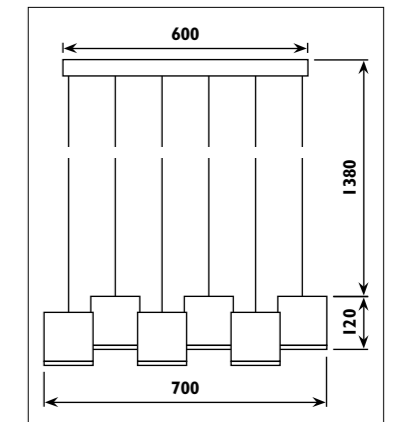

LPN012

F4

T1

JC167 Metal body with clear crystals						
LPN0010SN Iron and aluminium + glass						
Code	Class	IP	QC	Lamp/s LED (Factory fitted)	Colour/s Chrome body/ Clear crystals Satin nickel	
JC167	I	20	20	128w 4000K	.	.
LPN0010SN	I	20	21	60w	.	.

LPN012 Metal body with acrylic lens						
JP813 Metal body with acrylic crystal shades						
Code	Class	IP	QC	Lamp/s LED (Factory fitted)	Lumen 	Colour/s Chrome Chrome body/ Clear acrylic crystal shades
LPN012	I	20	21	6 x 4.2w 3200K	906.80	.
JP813	I	20	21	6 x 5w	2400	.