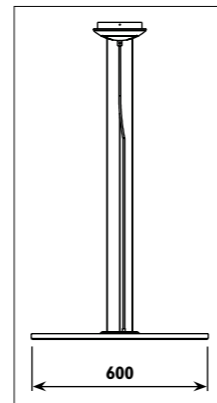

LPN017

PF69 Metal body with decorative glass balls										
LPN017 Aluminium and metal body										
Code	Class	IP	QC	Lamp/s		Feature/s	Lumen	Colour/s		
				LED (Included)	LED (Factory fitted)			White	Chrome/white	
PF69	I	20	20	8 x 1w (white)	30 x 0.06w (RGB)	•				•
LPN017	II	20	21				45w			

Metal body with acrylic lens						
Code	Class	IP	QC	Lamp/s	Lumen	Colour/s
				LED (Factory fitted)		
LPN024	I	20	21	84w	4980	•
LPN025	I	20	21	96w	5180	•