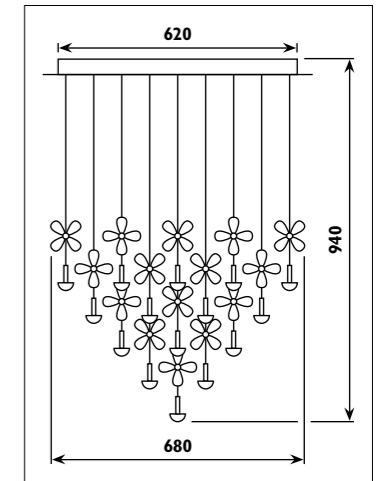

LCH001

LPN0009CH Crystal and stainless steel											
PF110 Metal body with glass shade and crystal drops											
Code	Class	IP	QC	Lamp			Lumen	Feature/s	Colour/s		
				E14	Base LED Factory fitted (colour temperature switching) 4000K/6500K	LED (factory fitted) RGB Colour changing			Dimmable	Chrome	Chrome body/ clear glass/ clear crystal
LPN0009CH	I	20	24		20W		1600		•		
PF110	I	20	20	3 x 40w		48 x 0.1w		•		•	

LCH001 Metal body with K9 crystal droplets										
PF126 Metal body with acrylic shade										
Code	Class	IP	QC	Lamp/s		Lumen	Colour/s		Remote included	Feature/s
				LED (Factory fitted) 4000K	36 x 2w		Chrome body clear crystal	White		
LCH001	I	20	21		36 x 2w	8640	•			
PF126	I	20	21	36 x 2w		8640				•