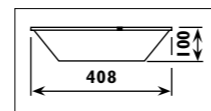

JC28/04

JC28/01 Prismatic acrylic reflector		
JC28/04 Prismatic acrylic lens with metal ring		
Code	JC28/01	JC28/04
QC	32	32
Colour/s		
☐ Clear lens ☐ Chrome ring		•
☐ Clear	•	
Specifications	250w HID	250w HID
MAX		

JC28/22 Metal housing with plastic ceiling cup		
Code	JC28/22	JC28/24
Class	I	I
IP	20	20
QC	32	32
230v lamp/s		
☐ 230v E40 ESL	65w	65w
HID lamp/s		
☐ 230v HPS E27	70w	70w
E40	150w	150w
	250w	250w
	400w	400w
☐ 230v Metal halide E27	70w	70w
	150w	150w
E40	250w	250w
	400w	400w
☐ 230v Mercury vapour E27	80w	80w
	125w	125w
E40	250w	250w
	400w	400w
☐ Gear Included	•	•
Required	•	
Colour/s		
☐ Satin chrome body Black cord and cup	•	
☐ Satin chrome/grey body Black cord and cup		•