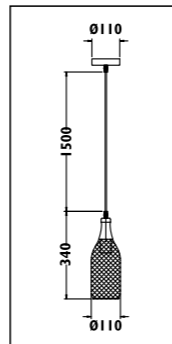

JC15

JC15

JC16

JC16

JC15 Metal body with glass shade							JC16 Metal body	
Code	Class	IP	QC	Lamp/s		Colour/s		
				Base	Max			
JC15	I	20	21	E27	60w	•		
JC16	I	20	21	E27	60w		•	

PF200

PF200

PF202