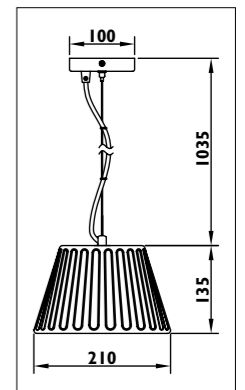

JC105

JC105

Metal ceiling plate with concrete shade						
Code	Class	IP	QC	Lamp/s		Colour/s
				Base	Max	
JC105	I	20	21	E14	40w	•

JC106

JC106

JC107

JC107

JC108