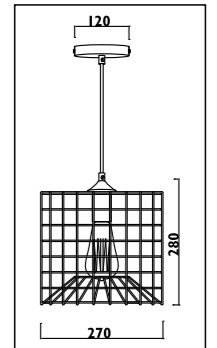

CFL003 CFL004 CFL006 LED0035 LED0040

JC153

F 16

JP0005-BLC

JC153

JC154

JC154

Metal body						
Code	Class	IP	QC	Lamp/s		Colour/s
				Base	Max	
JC153	I	20	21	E27	40w	•
JC154	I	20	21	E27	40w	•