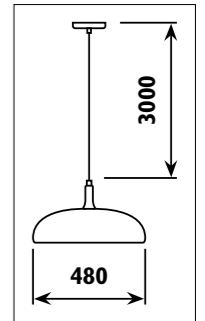

Metal body with aluminium shade						
Code	Class	IP	QC	Lamp/s		Colour/s
				Base	Max	
PRT0025	II	20	24		60w	• Black

JC143

JC143

PRT0026

PRT0026

PF17

PF17

JG09