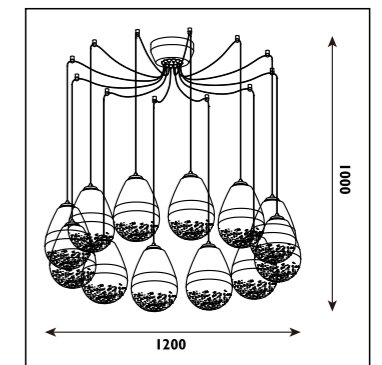

MDY005

Metal body with acrylic lens							
Code	Class	IP	QC	Lamp/s LED (Factory fitted) 4000K	Lumen 	Colour/s Matt white Matt black/ frosted acrylic lens	
MDY008	I	20	21	35 x 2.4w	6300	.	
MDY009	I	20	21	35 x 2.4w	6300		.

Metal ceiling cup with glass shade							
Code	Class	IP	QC	Lamp/s LED (Factory fitted) 4000K	Lumen 	Colour/s Black metal Clear glass Red cable Copper Clear glass Orange cable	
MDY004	I	20	21	12 x 3w	3600	.	
MDY005	I	20	21	12 x 3w	3600		.