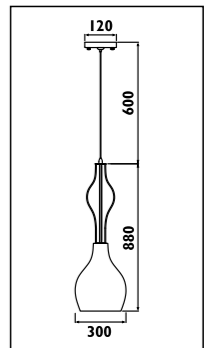

JC169

Metal body								
Code	Class	IP	QC	Lamp/s		Colour/s		
				Base	Max			
JC147	I	20	21	E27	40w	•	•	•
JC148	I	20	21	E27	40w	•	•	•

Recommended décor lamps to compliment above fittings: