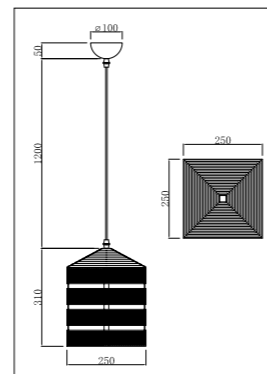

Metal body						
Code	Class	IP	QC	Lamp/s		Colour/s
				Base	Max	
JC157	I	20	21	E27	3 x 40w	•

Recommended décor lamps to compliment above fittings:

CFL003 CFL004 CFL006 LED0035 LED0040

PF0007BL

PF0007BL

PF0008BL