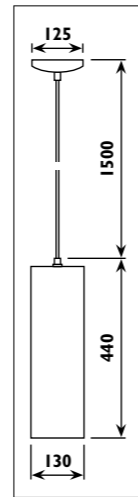

JH166

G 85

JC176W Metal body							
JH166 Metal body with acrylic shade							
Code	Class	IP	QC	Lamp/s		Colour/s	
				Base	Max	White	Chrome body Frosted shade
JC176W	I	20	21	E27	28w	•	
JH166	I	20	21	E27	60w		•

JC83 Metal cup with plastic shade							
PF63 Metal body with glass shades							
Code	Class	IP	QC	Lamp/s		Colour/s	
				Base	Max	Satin chrome body White shade	Chrome body White glass
JC83	I	20	21	E27	3 x 60w	•	
PF63	I	20	21		G9 8 x 40w		•