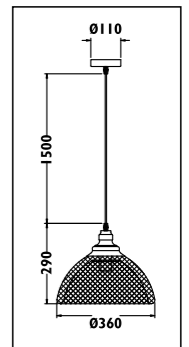

Metal body						
Code	Class	IP	QC	Lamp/s		Colour/s
				Base	Max	
PF201	I	20	21	E27	40w	•

Recommended décor lamps to compliment above fitting:

CFL003 CFL004 CFL006 LED0035 LED0040

PF203

PF203

PF204

PF204

PF205