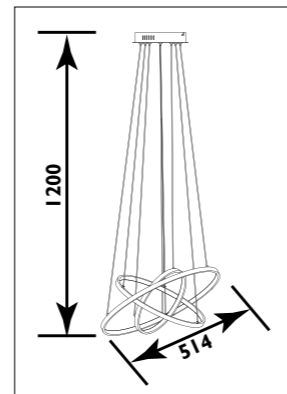

LPN0006W • LPN0007CH