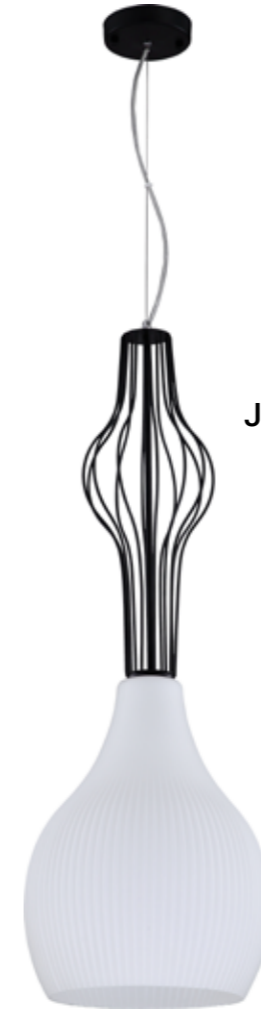

Recommended décor lamps to compliment above fitting:

CFL003 CFL004 CFL006 LED0035 LED0040

JC147

JC147

JC148

JC148

JC169

JC169