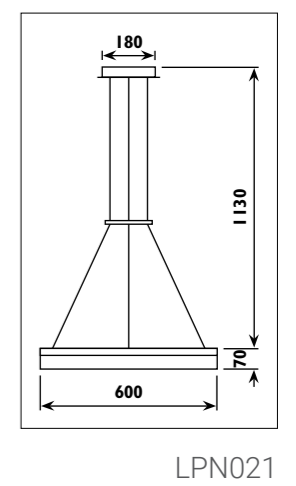

MDY012 Metal body with acrylic lens							
LPN0014BL Acrylic and aluminium							
Code	Class	IP	QC	Lamp/s LED (Factory fitted) 3500K	Lumen 	Colour/s Chrome Black	
MDY012	I	20	21	3x5w	1200	•	
LPN0014BL	I	20	21	45w	1650		•

Metal body with plastic lens					
Code	Class	IP	QC	Lamp/s LED (Factory fitted) 4000K	Colour/s White
LPN020	I	20	21	75w	•
LPN021	I	20	21	24w	•