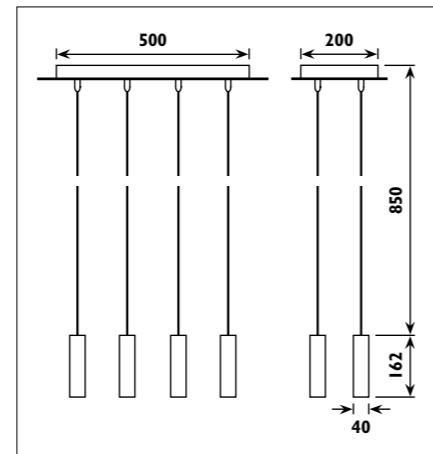

PF92 / GLACE

PF92