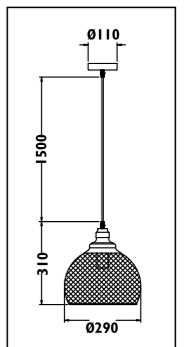

PF201

Metal body						
Code	Class	IP	QC	Lamp/s		Colour/s
				Base	Max	
PF200	I	20	21	E27	40w	•
PF202	I	20	21	E27	40w	•

Recommended décor lamps to compliment above fittings: