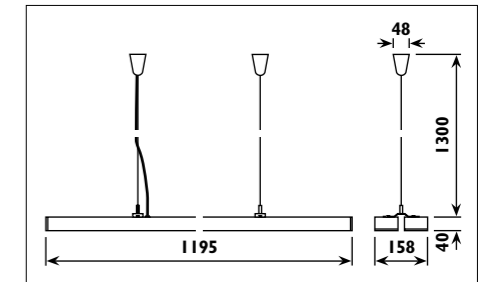

KD65

Aluminium body with plastic lens								
Code	Class	IP	QC	Base Fluorescent tube tube T5	Lamp/s Max	Ballast included (electronic)	Colour/s	
							Satin silver body Blue strip	Satin silver body White strip
KD66	I	20	32	G5	1 x 28w	•	•	•

KD65 Aluminium body with plastic lens											
KD67 Aluminium and plastic body with plastic lens											
Code	Class	IP	QC	Base Fluorescent tube tube T5	Lamp/s Max	Ballast included (electronic)	Colour/s				
							Satin silver	Satin silver body Blue lens	Satin silver body Green lens	Satin silver body Red lens	Satin silver body White lens
KD65	I	20	32	G5	2 x 28w	•	•				
KD67	I	20	32	G5	1 x 28w	•		•	•	•	•