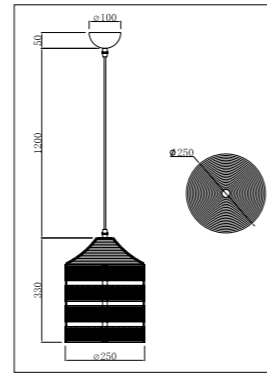

Metal body						
Code	Class	IP	QC	Lamp/s		Colour/s
				Base	Max	
JC157	I	20	21	E27	3 x 40w	•

Recommended décor lamps to compliment above fittings:

CFL003 CFL004 CFL006 LED0035 LED0040

PF0007BL

PF0007BL

PF0008BL