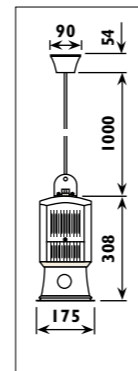

JC28/24

JC28/01 Prismatic acrylic reflector		
JC28/04 Prismatic acrylic lens with metal ring		
Code	JC28/01	JC28/04
QC	32	32
Colour/s		
☐ Clear lens ☐ Chrome ring		•
☐ Clear	•	
Specifications	250w HID	250w HID
MAX		

JC28/22 Metal housing with plastic ceiling cup		
Code	JC28/22	JC28/24
Class	I	I
IP	20	20
QC	32	32
230v lamp/s		
☐ 230v E40 ESL	65w	65w
HID lamp/s		
☐ 230v HPS E27	70w	70w
E40	150w	150w
	250w	250w
	400w	400w
☐ 230v Metal halide E27	70w	70w
	150w	150w
E40	250w	250w
	400w	400w
☐ 230v Mercury vapour E27	80w	80w
	125w	125w
E40	250w	250w
	400w	400w
☐ Gear Included	•	•
Required	•	
Colour/s		
☐ Satin chrome body Black cord and cup	•	
☐ Satin chrome/grey body Black cord and cup		•