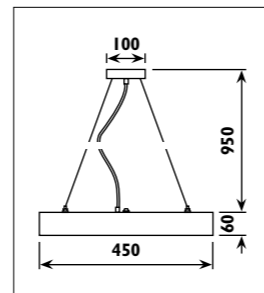

JC124

Metal ceiling plate with concrete shade							
Code	Class	IP	QC	Lamp/s		Colour/s	
				Base	Max	Grey	Sand grey
JC122	I	20	21	E14	3 x 40w	•	
JC124	I	20	21	E14	4 x 40w		•

JH45

JH45

JH46

JH46

Aluminium body with frosted glass lens							
Code	Class	IP	QC	Base	Lamp/s Max	Ballast included	Colour/s
JH45	I	20	21	 G10q	1 x 32w	•	•
JH46	I	20	21	 G10q	32w + 40w	•	•