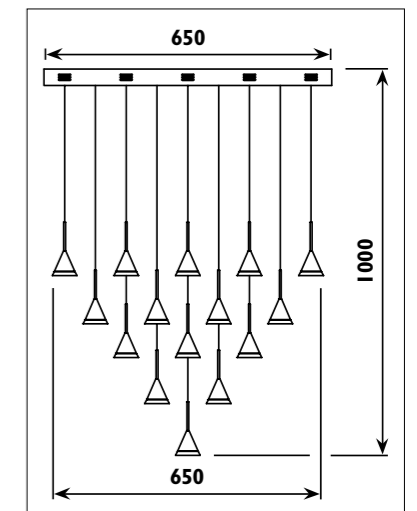

PF126

LPN0009CH Crystal and stainless steel											
PF110 Metal body with glass shade and crystal drops											
Code	Class	IP	QC	Lamp			Lumen	Feature/s	Colour/s		
				E14	Base LED Factory fitted (colour temperature switching) 4000K/6500K	LED (factory fitted) RGB Colour changing			Dimmable	Chrome	Chrome body/ clear glass/ clear crystal
LPN0009CH	I	20	24		20W		1600		•		
PF110	I	20	20	3 x 40w		48 x 0.1w		•		•	

LCH001 Metal body with K9 crystal droplets										
PF126 Metal body with acrylic shade										
Code	Class	IP	QC	Lamp/s		Lumen	Colour/s		Remote included	Feature/s
				LED (Factory fitted) 4000K	36 x 2w		Chrome body clear crystal	White		
LCH001	I	20	21		36 x 2w	8640	•			
PF126	I	20	21	36 x 2w		8640				•