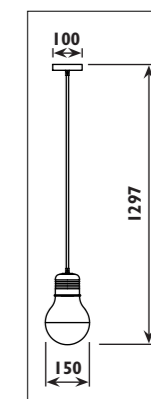

JQ14

Metal body with glass lens						
Code	Class	IP	QC	Lamp/s		Colour/s
				Base	Max	
JC51	II	20	21		60w	 Satin chrome body/glass lens

JH134 Metal body with aluminium shade						
JQ14 Metal body						
Code	Class	IP	QC	Lamp/s		Colour/s
				Base	Max	
JH134	I	20	21		40w	Chrome
JQ14	I	20	21		8w	Rose gold