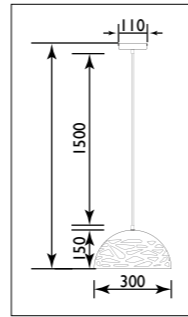

JC176W

G 85

JC176W Metal body							
JH166 Metal body with acrylic shade							
Code	Class	IP	QC	Lamp/s		Colour/s	
				Base	Max	White	Chrome body Frosted shade
JC176W	I	20	21	E27	28w	•	
JH166	I	20	21	E27	60w		•

JC83 Metal cup with plastic shade							
PF63 Metal body with glass shades							
Code	Class	IP	QC	Lamp/s		Colour/s	
				Base	Max	Satin chrome body White shade	Chrome body White glass
JC83	I	20	21	E27	3 x 60w	•	
PF63	I	20	21		G9 8 x 40w		•