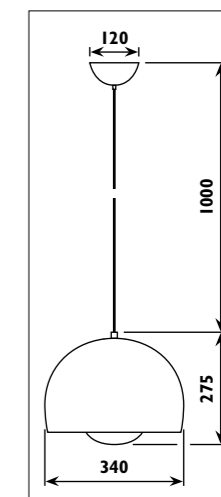

JH134

Metal body with glass lens						
Code	Class	IP	QC	Lamp/s		Colour/s
				Base	Max	
JC51	II	20	21		60w	 Satin chrome body/glass lens

JH134 Metal body with aluminium shade						
JQ14 Metal body						
Code	Class	IP	QC	Lamp/s		Colour/s
				Base	Max	
JH134	I	20	21		40w	Chrome
JQ14	I	20	21		8w	Rose gold