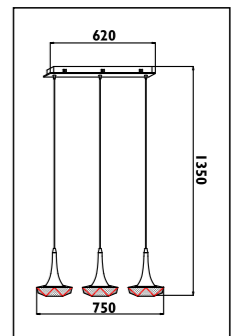

MDY007

Metal body with acrylic lens						
Code	Class	IP	QC	Lamp/s LED (Factory fitted) 4000K	Lumen 	Colour/s Matt white
MDY006	I	20	21	28.8w	1730	•
MDY007	I	20	21	3 x 10.8w	1944	•