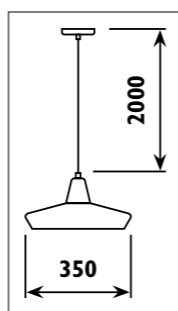

JC139

JC139

JC141

JC141

Metal shade						
Code	Class	IP	QC	Lamp/s		Colour/s
				Base	Max	Black
JC139	II	20	21	E27	60w	•
JC141	II	20	21	E27	60w	•

PRT0022

PRT0025

Metal body with aluminium shade						
Code	Class	IP	QC	Lamp/s		Colour/s
				Base	Max	
PRT0022	II	20	24		60w	• Black