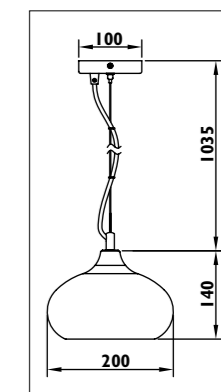

Metal ceiling plate with concrete shade						
Code	Class	IP	QC	Lamp/s		Colour/s
				Base	Max	
						 Sand grey
JC116	I	20	21	E14	40w	•

JC118

Metal ceiling plate with concrete shade							
Code	Class	IP	QC	Lamp/s		Colour/s	
				Base	Max	Grey	Sand grey
JC117	I	20	21	E14	40w	•	
JC118	I	20	21	E14	40w		•
JC119	I	20	21	E14	40w		•