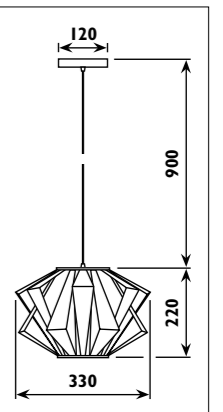

JH201

Stainless steel body						
Code	Class	IP	QC	Base	Lamp/s Max	Colour/s
JH200	I	20	21	 E27	60w	•
JH201	I	20	21	 E27	60w	•