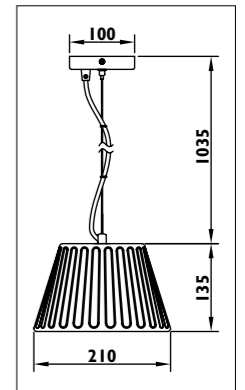

JC105

JC105

Metal ceiling plate with concrete shade						
Code	Class	IP	QC	Lamp/s		Colour/s
				Base	Max	
JC105	I	20	21	E14	40w	•

JC106

JC106

JC107

JC107

JC108