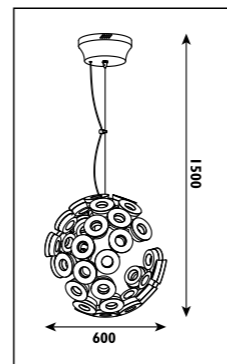

MDY009

Metal body with acrylic lens							
Code	Class	IP	QC	Lamp/s LED (Factory fitted) 4000K	Lumen 	Colour/s Matt white Matt black/ frosted acrylic lens	
MDY008	I	20	21	35 x 2.4w	6300	.	
MDY009	I	20	21	35 x 2.4w	6300		.

Metal ceiling cup with glass shade							
Code	Class	IP	QC	Lamp/s LED (Factory fitted) 4000K	Lumen 	Colour/s Black metal Clear glass Red cable Copper Clear glass Orange cable	
MDY004	I	20	21	12 x 3w	3600	.	
MDY005	I	20	21	12 x 3w	3600		.