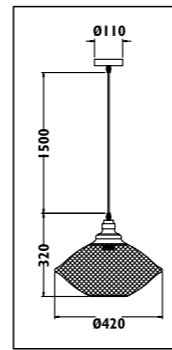

Metal body						
Code	Class	IP	QC	Lamp/s		Colour/s
				Base	Max	
PF201	I	20	21	E27	40w	•

Recommended décor lamps to compliment above fitting:

CFL003 CFL004 CFL006 LED0035 LED0040

PF203

PF203

PF204

PF204

PF205