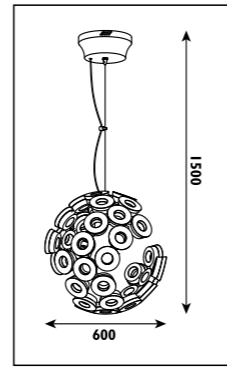

MDY008

Metal body with acrylic lens							
Code	Class	IP	QC	Lamp/s LED (Factory fitted) 4000K	Lumen 	Colour/s Matt white Matt black/ frosted acrylic lens	
MDY008	I	20	21	35 x 2.4w	6300	.	
MDY009	I	20	21	35 x 2.4w	6300		.

Metal ceiling cup with glass shade							
Code	Class	IP	QC	Lamp/s LED (Factory fitted) 4000K	Lumen 	Colour/s Black metal Clear glass Red cable Copper Clear glass Orange cable	
MDY004	I	20	21	12 x 3w	3600	.	
MDY005	I	20	21	12 x 3w	3600		.