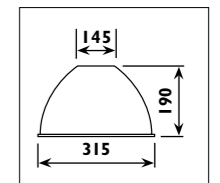

JC26/01

JC26/01 Prismatic acrylic reflector									
JC26/22 Metal body with plastic ceiling cup									
Code	Class	IP	QC	E27	Lamp/s Compact fluorescent	Ballast Included	Clear	Black body Black cord and cup	Satin chrome body Black cord and cup
JC26/01			32				•		
JC26/22	I	20	32	100w	26w	•		•	•