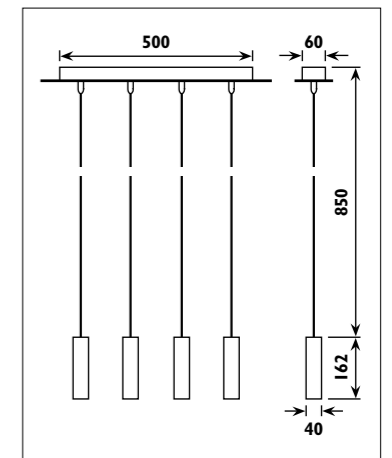

PF91

Metal body with crystal glass shades								
Code	Class	IP	QC	Base	Lamp/s	Transformer included (electronic)	Colour/s	
					Max			
PF90	I	20	11	G4	1 x 20w	•	•	
PF91	I	20	11	G4	4 x 20w	•	•