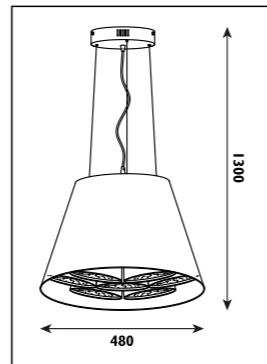

MDY003

Metal body with acrylic lens						
Code	Class	IP	QC	Lamp/s LED (Factory fitted) 4000K	Lumen 	Colour/s Black outside/ Gold inside
MDY001	I	20	21	13 x 6w	8710	•
MDY003	I	20	21	7 x 6w	4690	•