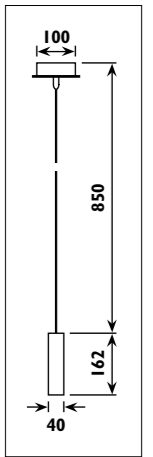

Metal body						
Code	Class	IP	QC	Lamp/s		Colour/s
				Base	Max	
PF125	I	20	21	GU10 PAR16	4 x 35w	•
PF120	I	20	21	GU10 PAR16	1 x 35w	•

PF90

Metal body with crystal glass shades								
Code	Class	IP	QC	Base	Lamp/s	Transformer included (electronic)	Colour/s	
					Max			
PF90	I	20	11	G4	1 x 20w	•	•	
PF91	I	20	11	G4	4 x 20w	•	•