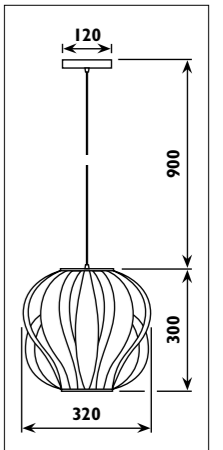

Aluminium body with frosted glass lens							
Code	Class	IP	QC	Base	Lamp/s Max	Ballast included	Colour/s
JH45	I	20	21	 G10q	1 x 32w	•	•
JH46	I	20	21	 G10q	32w + 40w	•	•

JH200

Stainless steel body						
Code	Class	IP	QC	Base	Lamp/s Max	Colour/s
JH200	I	20	21	 E27	60w	•
JH201	I	20	21	 E27	60w	•