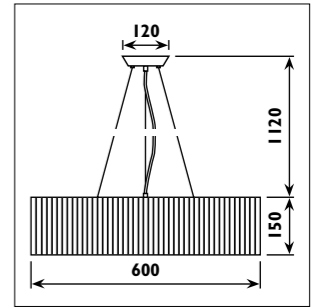

JC83

G 85

JC176W Metal body							
JH166 Metal body with acrylic shade							
Code	Class	IP	QC	Lamp/s		Colour/s	
				Base	Max	White	Chrome body Frosted shade
JC176W	I	20	21	E27	28w	•	
JH166	I	20	21	E27	60w		•

JC83 Metal cup with plastic shade							
PF63 Metal body with glass shades							
Code	Class	IP	QC	Lamp/s		Colour/s	
				Base	Max	Satin chrome body White shade	Chrome body White glass
JC83	I	20	21	E27	3 x 60w	•	
PF63	I	20	21		G9 8 x 40w		•