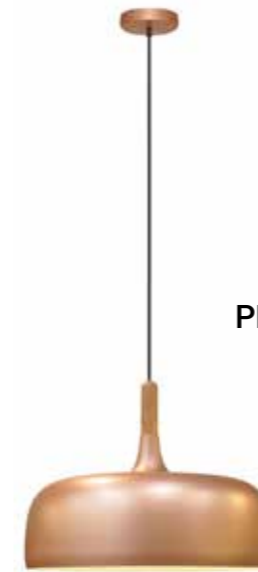

PRT0026

Metal body with grid cover						
Code	Class	IP	QC	Lamp/s		Colour/s
				Base	Max	
JC143	I	20	21	E27	60w	•
PF17	I	20	21	E27	60w	•

PRT0026 Metal body with wood and aluminium shade						
JG09 Metal body						
Code	Class	IP	QC	Lamp/s		Colour/s
				Base	Max	
PRT0026	II	20	24	E27	60w	•
JG09	I	20	21	E27	60w	•