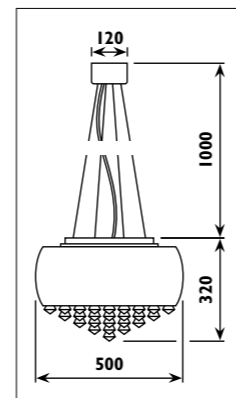

PF110

LPN0009CH Crystal and stainless steel											
PF110 Metal body with glass shade and crystal drops											
Code	Class	IP	QC	Lamp			Lumen	Feature/s	Colour/s		
				E14	Base LED Factory fitted (colour temperature switching) 4000K/6500K	LED (factory fitted) RGB Colour changing			Dimmable	Chrome	Chrome body/ clear glass/ clear crystal
LPN0009CH	I	20	24		20W		1600		•		
PF110	I	20	20	3 x 40w		48 x 0.1w		•		•	

LCH001 Metal body with K9 crystal droplets										
PF126 Metal body with acrylic shade										
Code	Class	IP	QC	Lamp/s		Lumen	Colour/s		Remote included	Feature/s
				LED (Factory fitted) 4000K	36 x 2w		Chrome body clear crystal	White		
LCH001	I	20	21		36 x 2w	8640	•			
PF126	I	20	21	36 x 2w		8640				•