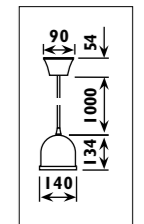

Metal body with acrylic shade						
Code	Class	IP	QC	Lamp/s	Lumen	Colour/s
				LED (Factory fitted) 4000K		White
PF127	I	20	21	9 x 2w	2610	•
PF128	I	20	21	12 x 2w	3120	•

JC26/22

JC26/01 Prismatic acrylic reflector									
JC26/22 Metal body with plastic ceiling cup									
Code	Class	IP	QC	E27	Lamp/s Compact fluorescent	Ballast Included	Clear	Black body Black cord and cup	Satin chrome body Black cord and cup
JC26/01			32				•		
JC26/22	I	20	32	100w	26w	•		•	•