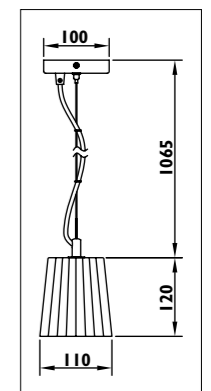

JC105

JC105

Metal ceiling plate with concrete shade						
Code	Class	IP	QC	Lamp/s		Colour/s
				Base	Max	
JC105	I	20	21	E14	40w	•

JC106

JC106

JC107

JC107

JC108