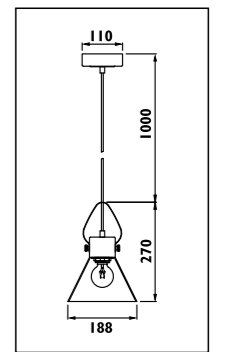

JC142

JC142

JC149

JC149

JC146

JC146

Metal body						
Code	Class	IP	QC	Lamp/s		Colour/s
				Base	Max	
JC142	I	20	21	E27	40w	•
JC149	I	20	21	E27	40w	•

Metal body								
Code	Class	IP	QC	Lamp/s		Colour/s		
				Base	Max	Glass colour options		
JC146	I	20	21	E27	40W	•	•	•