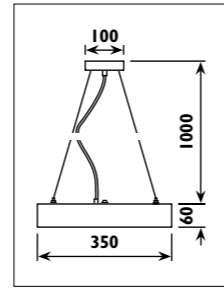

JH45

Aluminium body with frosted glass lens							
Code	Class	IP	QC	Base	Lamp/s Max	Ballast included	Colour/s
JH45	I	20	21	 G10q	1 x 32w	•	•
JH46	I	20	21	 G10q	32w + 40w	•	•

Stainless steel body						
Code	Class	IP	QC	Base	Lamp/s Max	Colour/s
JH200	I	20	21	 E27	60w	•
JH201	I	20	21	 E27	60w	•