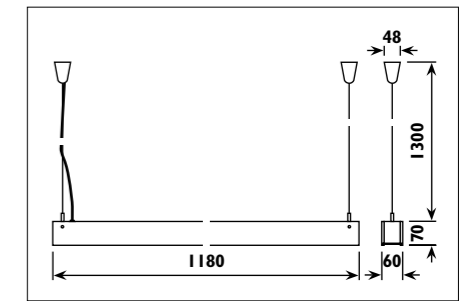

KD67

Aluminium body with plastic lens								
Code	Class	IP	QC	Base Fluorescent tube tube T5	Lamp/s Max	Ballast included (electronic)	Colour/s	
							Satin silver body Blue strip	Satin silver body White strip
KD66	I	20	32	G5	1 x 28w	•	•	•

KD65 Aluminium body with plastic lens											
KD67 Aluminium and plastic body with plastic lens											
Code	Class	IP	QC	Base Fluorescent tube tube T5	Lamp/s Max	Ballast included (electronic)	Colour/s				
							Satin silver	Satin silver body Blue lens	Satin silver body Green lens	Satin silver body Red lens	Satin silver body White lens
KD65	I	20	32	G5	2 x 28w	•	•				
KD67	I	20	32	G5	1 x 28w	•		•	•	•	•