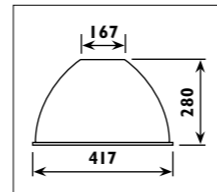

JC28/01

JC28/01 Prismatic acrylic reflector		
JC28/04 Prismatic acrylic lens with metal ring		
Code	JC28/01	JC28/04
QC	32	32
Colour/s		
☐ Clear lens ☐ Chrome ring		•
☐ Clear	•	
Specifications	250w HID	250w HID
MAX		

JC28/22 Metal housing with plastic ceiling cup		
Code	JC28/22	JC28/24
Class	I	I
IP	20	20
QC	32	32
230v lamp/s		
☐ 230v E40 ESL	65w	65w
HID lamp/s		
☐ 230v HPS E27	70w	70w
E40	150w	150w
	250w	250w
	400w	400w
☐ 230v Metal halide E27	70w	70w
	150w	150w
E40	250w	250w
	400w	400w
☐ 230v Mercury vapour E27	80w	80w
	125w	125w
E40	250w	250w
	400w	400w
☐ Gear Included	•	•
Required	•	
Colour/s		
☐ Satin chrome body Black cord and cup	•	
☐ Satin chrome/grey body Black cord and cup		•