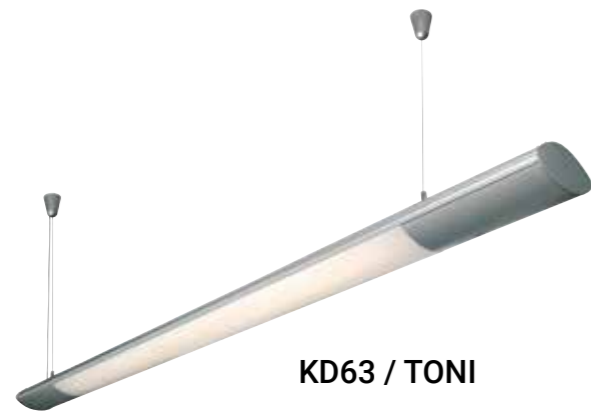

KD63 / TONI

KD63 Aluminium and plastic body with plastic lens								
KD64 Aluminium and plastic body with plastic grill								
Code	Class	IP	QC	Base Fluorescent tube T8	Lamp/s Max	Ballast included	Colour/s Satin silver | White	
KD63	I	20	32	G13	2 x 36w	•	•	
KD64	I	20	32	G13	2 x 36w	•	•	•

Aluminium body and reflector											
Code	Class	IP	QC	Base Fluorescent tube T5	Lamp/s Max	Ballast included	Mounting option/s As surface | As pendant		Accessories Joiner ZJNR001 | TP Track & accessories D.2		Colour/s Aluminium
KA51	I	20	20	G5	1 x 80w	•	•	•	•	TP001	•