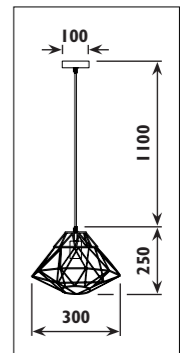

Metal body with aluminium shade						
Code	Class	IP	QC	Lamp/s		Colour/s
				Base	Max	
PRT0025	II	20	24		60w	• Black

JC143

JC143

PRT0026

PRT0026

PF17

PF17

JG09