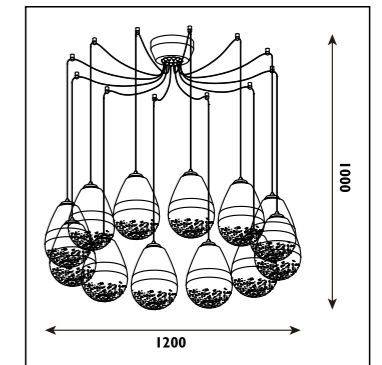

MDY004

Metal body with acrylic lens							
Code	Class	IP	QC	Lamp/s LED (Factory fitted) 4000K	Lumen 	Colour/s Matt white Matt black/ frosted acrylic lens	
MDY008	I	20	21	35 x 2.4w	6300	.	
MDY009	I	20	21	35 x 2.4w	6300		.

Metal ceiling cup with glass shade							
Code	Class	IP	QC	Lamp/s LED (Factory fitted) 4000K	Lumen 	Colour/s Black metal Clear glass Red cable Copper Clear glass Orange cable	
MDY004	I	20	21	12 x 3w	3600	.	
MDY005	I	20	21	12 x 3w	3600		.