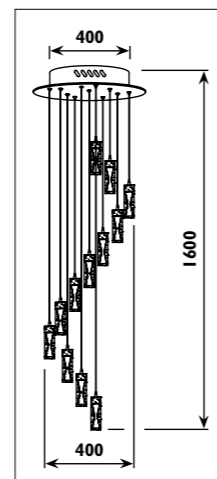

PF128

Metal body with acrylic shade						
Code	Class	IP	QC	Lamp/s	Lumen	Colour/s
				LED (Factory fitted) 4000K		White
PF127	I	20	21	9 x 2w	2610	•
PF128	I	20	21	12 x 2w	3120	•