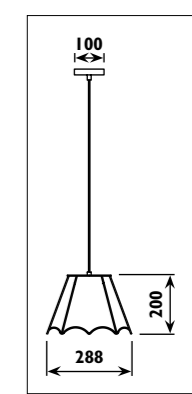

JC125

Metal body with fabric shade							
Code	Class	IP	QC	Lamp/s		Colour/s	
				Base	Max	Chrome body Grey shade	White
JC17	I	20	21	E27	60w	•	•
JC125	I	20	20	E27	60w		•