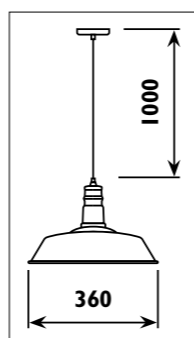

JC166

JC135 Metal body with glass shade							
JC166 Metal body							
Code	Class	IP	QC	Lamp/s		Colour/s	
				Base	Max	Black/white	Black
JC135	II	20	21	E27	60w		•
JC166	I	20	21	E27	1 x 40w	•