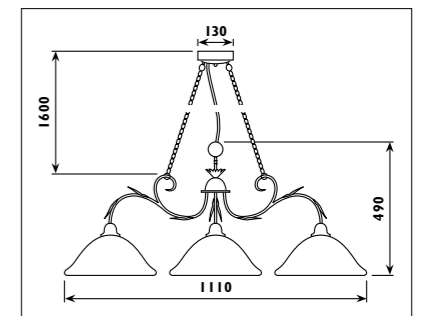

Metal body with alabaster glass shade							
Code	Class	IP	QC	Lamp/s		Colour/s	
				Base	Max		
JJ64	I	20	21	E27	5 x 60w	•	
JE43	I	20	21	E27	3 x 60w		•

JP0001-BLR

JP0001-BLR

JP199 / POOL

JP199

JP0001-BLR Metal body plus rope							
JP199 Metal body with frosted glass shades							
Code	Class	IP	QC	Lamp/s		Colour/s	
				Base	Max		
JP0001-BLR	I	20	21	E27	1 x 40w		•
JP199	I	20	21	E27	3 x 60w	•	