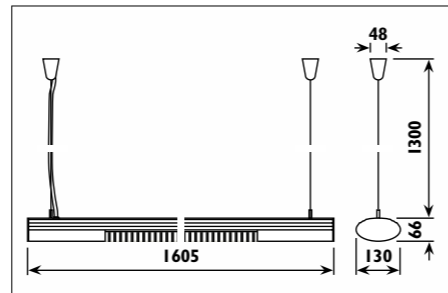

Crystal body						
Code	Class	IP	QC	Lamp/s		Colour/s
				Base	Max	
KTM005	I	20	21	E14	6 x 40w	•

KD63 / TONI

KD63

KD64 / TONI

KD64

KA51 / TROFFER

KA51

KD63 Aluminium and plastic body with plastic lens								
KD64 Aluminium and plastic body with plastic grill								
Code	Class	IP	QC	Base Fluorescent tube T8	Lamp/s Max	Ballast included	Colour/s Satin silver White	
KD63	I	20	32	G13	2 x 36w	•	•	
KD64	I	20	32	G13	2 x 36w	•	•	•