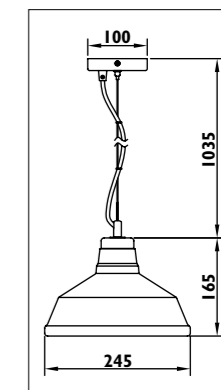

Metal ceiling plate with concrete shade						
Code	Class	IP	QC	Lamp/s		Colour/s
				Base	Max	
JC109	I	20	21	E14	3 x 40w	•

JC112

Metal ceiling plate with concrete shade							
Code	Class	IP	QC	Lamp/s		Colour/s	
				Base	Max	Grey	Sand grey
JC112	I	20	21	E14	40w	•	•
JC113	I	20	21	E14	40w	•	•