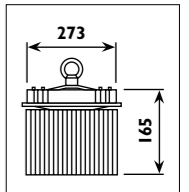

Reflector sold separately

LHB002

Reflector sold separately

Cold-forging and pure aluminium						
Code	Class	IP	QC	Lamp/s LED (Factory fitted) 2700K - 6500K	Lumen 	Colour/s Black body/ Clear diffuser
LHB009	I	65	21	50w	5000-6000	•
LHB010	I	65	21	100w	10000-12000	•

LHB002 • LHB004 Die-cast aluminium body only						
LHB003 Aluminium reflector only						
Code	Class	IP	QC	Lamp/s LED (Factory fitted) 6000K	Lumen 	Colour/s Aluminium
LHB002	I	23	21	1 x 150w	10500	•
LHB003			31			•
LHB004	I	23	21	1 x 200w	14000	•