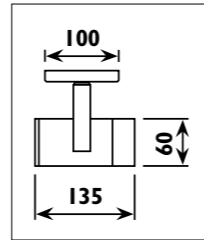

BJ13

BJ13 Die-cast aluminium body										
LSL010 Metal body and aluminium shade										
Code	Class	IP	QC	Lamp/s		Feature/s	Lumen	Colour/s		
				LED (Factory fitted)		Dimmable	Beam angle		Black	White
				3000K	4000K					
BJ13	I	20	22	13w			24°	1100	•	
LSL010	I	20	22		7w	•		700		•

Aluminium body with plastic gear box and PC reflector										
Code	Class	IP	QC	CRI	Lamp/s	Lumen	Colour/s			
					LED (Factory fitted)		Black	White	Silver	
					4000K					
LTS007	II	20	22	>80	12w	700	•	•	•	
LTS005	II	20	22	>80	12w	700	•	•	•