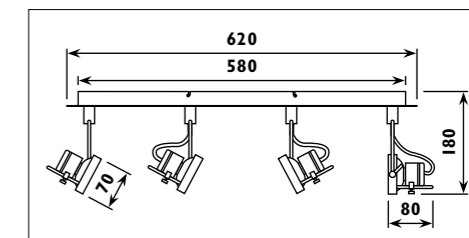

EX33B / INTRO

EX33B

EX32B / INTRO

EX32B

EX34B / INTRO

EX34B

Metal body						
Code	Class	IP	QC	Lamp/s		Colour/s
				Base	Max	
EX31	I	20	21	GU10 PAR16	1 x 50w	•
EX32B	I	20	21	GU10 PAR16	2 x 50w	•

Metal body						
Code	Class	IP	QC	Lamp/s		Colour/s
				Base	Max	
EX33B	I	20	21	GU10 PAR16	3 x 50w	•
EX34B	I	20	21	GU10 PAR16	4 x 50w	•