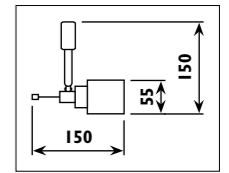

Aluminium body						
Code	Class	IP	QC	Lamp/s		Colour/s
				Base	Max	
EX61	I	20	22	GU10 PAR16	1 x 50w	•
EX62	I	20	22	GU10 PAR16	2 x 50w	•
EX63	I	20	22	GU10 PAR16	3 x 50w	•

EX65

EX65

EX66

EX66

EX43

EX43/1

Set of 5 spots