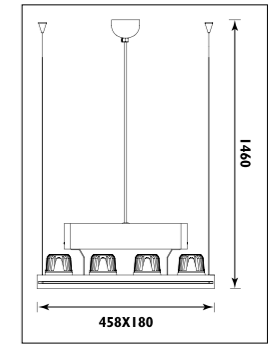

SPOTLIGHTS

LGX04SX-SSNW
LGX04SX-WNW

LGX04SX-SSNW
LGX04SX-WNW

LGX04RHX-SSNW
LGX04RHX-WNW

LGX04RHX-SSNW
LGX04RHX-WNW

LGX05RHX-SSNW
LGX05RHX-WNW

LGX05RHX-SSNW
LGX05RHX-WNW

Die-cast aluminium body							
Code	Class	IP	QC	Lamp/s LED fitted 4000K	Lumen 	Colour/s Satin silver White	
LGX04SX-SSNW	II	20	21	4 x 10w	3260	•	
LGX04SX-WNW	II	20	21	4 x 10w	3260		•
LGX04RHX-SSNW	II	20	21	4 x 10w	3260	•	
LGX04RHX-WNW	II	20	21	4 x 10w	3260		•
LGX05RHX-SSNW	II	20	21	4 x 10w	3260	•	
LGX05RHX-WNW	II	20	21	4 x 10w	3260		•