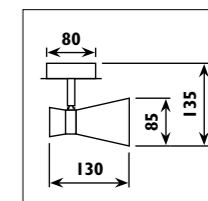

EH01R

Metal body and shade/s								
Code	Class	IP	QC	Lamp/s		Colour/s		
				Base	Max	Chrome	Satin chrome	White
EG01B	I	20	21	GU10 PAR16	1 x 50w	•	•	•
EG02B	I	20	21	GU10 PAR16	2 x 50w	•	•	•
EG03B	I	20	21	GU10 PAR16	3 x 50w	•	•	•

Metal body with glass shade						
Code	Class	IP	QC	Lamp/s		Colour/s
				Base	Max	
EH01R	I	20	21	GU10 PAR16	1 x 50w	•
EH02R	I	20	21	GU10 PAR16	2 x 50w	•
EH03R	I	20	21	GU10 PAR16	3 x 50w	•