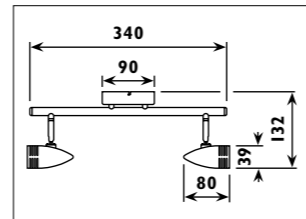

EX52

Metal body						
Code	Class	IP	QC	Lamp/s		Colour/s
				Base	Max	
EX51	I	20	21	GU10 PAR16	1 x 50w	•
EX52	I	20	21	GU10 PAR16	2 x 50w	•
EX53	I	20	21	GU10 PAR16	3 x 50w	•
EX54	I	20	21	GU10 PAR16	4 x 50w	•

Aluminium body						
Code	Class	IP	QC	Lamp/s		Colour/s
				Base	Max	
EX61	I	20	22	GU10 PAR16	1 x 50w	•
EX62	I	20	22	GU10 PAR16	2 x 50w	•
EX63	I	20	22	GU10 PAR16	3 x 50w	•