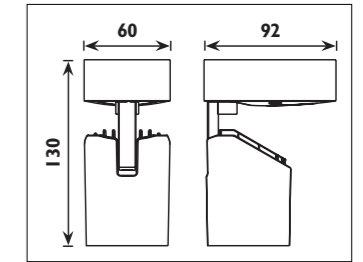

Die-cast aluminium body							
Code	Class	IP	QC	Lamp/s LED fitted 4000K	Lumen 	Colour/s Satin silver White	
LGX05RHX-SSNW	II	20	21	4 x 10w	3260	•	
LGX05RHX-WNW	II	20	21	4 x 10w	3260		•

BJ13

BJ13

LTS005

LTS005