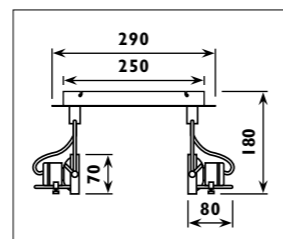

EX32B

Metal body						
Code	Class	IP	QC	Lamp/s		Colour/s
				Base	Max	
EX31	I	20	21	GU10 PAR16	1 x 50w	•
EX32B	I	20	21	GU10 PAR16	2 x 50w	•

Metal body						
Code	Class	IP	QC	Lamp/s		Colour/s
				Base	Max	
EX33B	I	20	21	GU10 PAR16	3 x 50w	•
EX34B	I	20	21	GU10 PAR16	4 x 50w	•