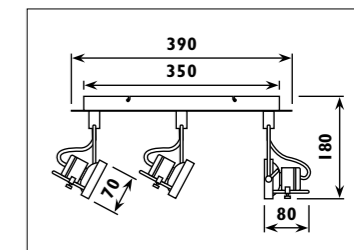

EX33B

Metal body						
Code	Class	IP	QC	Lamp/s		Colour/s
				Base	Max	
EX31	I	20	21	GU10 PAR16	1 x 50w	•
EX32B	I	20	21	GU10 PAR16	2 x 50w	•

Metal body						
Code	Class	IP	QC	Lamp/s		Colour/s
				Base	Max	
EX33B	I	20	21	GU10 PAR16	3 x 50w	•
EX34B	I	20	21	GU10 PAR16	4 x 50w	•