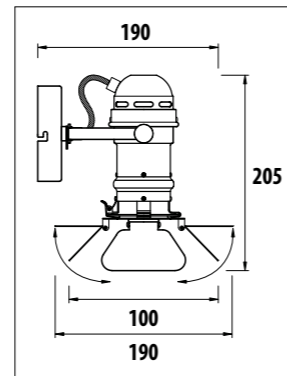

EX0006BL

Metal body						
Code	Class	IP	QC	Lamp/s		Colour/s
				Base	Max	
EX0006BL	I	20	20	GU10 PAR16	50w	• Black

Metal body							
Code	Class	IP	QC	Lamp/s		Colour/s	
				Base	Max	White/chrome	Satin chrome/chrome
EX0001SCCH	I	20	20	GU10 PAR16	50w		•
EX0001WHCH	I	20	20	GU10 PAR16	50w	•	
EX0002SCCH	I	20	20	GU10 PAR16	2 x 50w		•
EX0002WHCH	I	20	20	GU10 PAR16	2 x 50w	•	
EX0003SCCH	I	20	20	GU10 PAR16	3 x 50w		•
EX0003WHCH	I	20	20	GU10 PAR16	3 x 50w	•