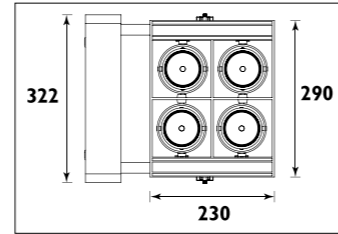

SPOTLIGHTS

LGX04SX-SSNW
LGX04SX-WNW

LGX04SX-SSNW
LGX04SX-WNW

LGX04RHX-SSNW
LGX04RHX-WNW

LGX04RHX-SSNW
LGX04RHX-WNW

LGX05RHX-SSNW
LGX05RHX-WNW

LGX05RHX-SSNW
LGX05RHX-WNW

Die-cast aluminium body							
Code	Class	IP	QC	Lamp/s LED fitted 4000K	Lumen 	Colour/s Satin silver White	
LGX04SX-SSNW	II	20	21	4 x 10w	3260	•	
LGX04SX-WNW	II	20	21	4 x 10w	3260		•
LGX04RHX-SSNW	II	20	21	4 x 10w	3260	•	
LGX04RHX-WNW	II	20	21	4 x 10w	3260		•
LGX05RHX-SSNW	II	20	21	4 x 10w	3260	•	
LGX05RHX-WNW	II	20	21	4 x 10w	3260		•