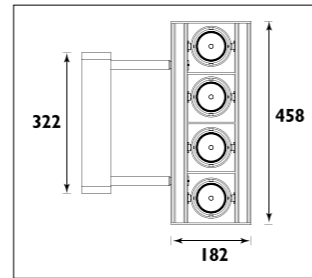

SPOTLIGHTS

LGX04SX-SSNW
LGX04SX-WNW

LGX04SX-SSNW
LGX04SX-WNW

LGX04RHX-SSNW
LGX04RHX-WNW

LGX04RHX-SSNW
LGX04RHX-WNW

LGX05RHX-SSNW
LGX05RHX-WNW

LGX05RHX-SSNW
LGX05RHX-WNW

Die-cast aluminium body							
Code	Class	IP	QC	Lamp/s LED fitted 4000K	Lumen 	Colour/s Satin silver White	
LGX04SX-SSNW	II	20	21	4 x 10w	3260	•	
LGX04SX-WNW	II	20	21	4 x 10w	3260		•
LGX04RHX-SSNW	II	20	21	4 x 10w	3260	•	
LGX04RHX-WNW	II	20	21	4 x 10w	3260		•
LGX05RHX-SSNW	II	20	21	4 x 10w	3260	•	
LGX05RHX-WNW	II	20	21	4 x 10w	3260		•