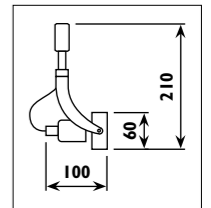

Set of 5 spots

Set of 5 spots

EX43/2

Set of 5 spots

Metal body and glass shade						
Code	Class	IP	QC	Lamp/s		Colour/s
				Base	Max	
EX65	I	20	21	GU10 PAR16	1 x 35w	•
EX66	I	20	21	GU10 PAR16	2 x 35w	•

EX43 230v 2.5 metre Metal and plastic flexible track - only										
EX43/1 • EX43/2 • EX43/3 Metal body - set of 5										
Code	Class	IP	QC	Lamp/s		Colour/s		Accessories		
				Base	Max	Satin chrome body Glass shade	Satin chrome	Spot head EX43/1	Spot head EX43/2	Spot head EX43/3
EX43	I	20	21				•	•	•	•
EX43/1		20	21	GU10 PAR16	5 x 50w	•				
EX43/2		20	21	GU10 PAR16	5 x 50w		•			
EX43/3		20	21	GU10 PAR16	5 x 50w		•			

Note: Accessories sold separately