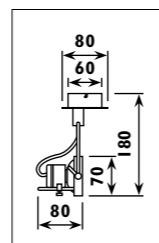

EX31

Metal body						
Code	Class	IP	QC	Lamp/s		Colour/s
				Base	Max	
EX31	I	20	21	GU10 PAR16	1 x 50w	•
EX32B	I	20	21	GU10 PAR16	2 x 50w	•

Metal body						
Code	Class	IP	QC	Lamp/s		Colour/s
				Base	Max	
EX33B	I	20	21	GU10 PAR16	3 x 50w	•
EX34B	I	20	21	GU10 PAR16	4 x 50w	•