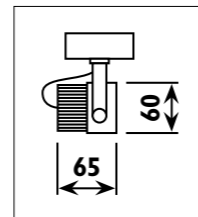

LSL010

BJ13 Die-cast aluminium body										
LSL010 Metal body and aluminium shade										
Code	Class	IP	QC	Lamp/s		Feature/s	Lumen	Colour/s		
				LED (Factory fitted)		Dimmable	Beam angle		Black	White
				3000K	4000K					
BJ13	I	20	22	13w			24°	1100	•	
LSL010	I	20	22		7w	•		700		•

Aluminium body with plastic gear box and PC reflector										
Code	Class	IP	QC	CRI	Lamp/s	Lumen	Colour/s			
					LED (Factory fitted)		Black	White	Silver	
					4000K					
LTS007	II	20	22	>80	12w	700	•	•	•	
LTS005	II	20	22	>80	12w	700	•	•	•