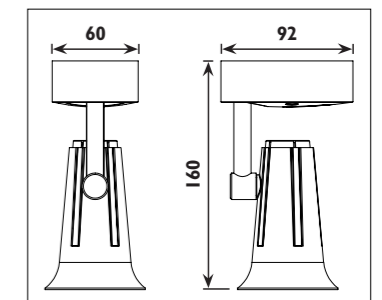

LTS007

BJ13 Die-cast aluminium body										
LSL010 Metal body and aluminium shade										
Code	Class	IP	QC	Lamp/s		Feature/s	Lumen	Colour/s		
				LED (Factory fitted)		Dimmable	Beam angle		Black	White
				3000K	4000K					
BJ13	I	20	22	13w			24°	1100	•	
LSL010	I	20	22		7w	•		700		•

Aluminium body with plastic gear box and PC reflector										
Code	Class	IP	QC	CRI	Lamp/s	Lumen	Colour/s			
					LED (Factory fitted)		Black	White	Silver	
					4000K					
LTS007	II	20	22	>80	12w	700	•	•	•	
LTS005	II	20	22	>80	12w	700	•	•	•