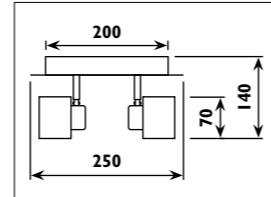

EX66

Set of 5 spots

Set of 5 spots

Set of 5 spots

Metal body and glass shade						
Code	Class	IP	QC	Lamp/s		Colour/s
				Base	Max	
EX65	I	20	21	GU10 PAR16	1 x 35w	•
EX66	I	20	21	GU10 PAR16	2 x 35w	•

EX43 230v 2.5 metre Metal and plastic flexible track - only										
EX43/1 • EX43/2 • EX43/3 Metal body - set of 5										
Code	Class	IP	QC	Lamp/s		Colour/s		Accessories		
				Base	Max	Satin chrome body Glass shade	Satin chrome	Spot head EX43/1	Spot head EX43/2	Spot head EX43/3
EX43	I	20	21				•	•	•	•
EX43/1		20	21	GU10 PAR16	5 x 50w	•				
EX43/2		20	21	GU10 PAR16	5 x 50w		•			
EX43/3		20	21	GU10 PAR16	5 x 50w		•			

Note: Accessories sold separately