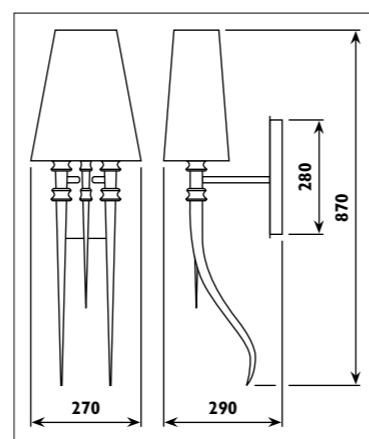

JP270

Metal body with fabric shade						
Code	Class	IP	QC	Lamp/s		Colour/s
				Base	Max	
						 Chrome body/ white shade
JP270	I	20	20	E14	2 x 11w	•

JN0002CH Metal body							
JH42 Wood and metal body with frosted glass lens							
Code	Class	IP	QC	Lamp/s		Colour/s	
				Base	Max		
						Chrome	Aluminium body dark wood shade
JN0002CH	I	20	21	E27	42w	•	
JH42	I	20	21		E14		•