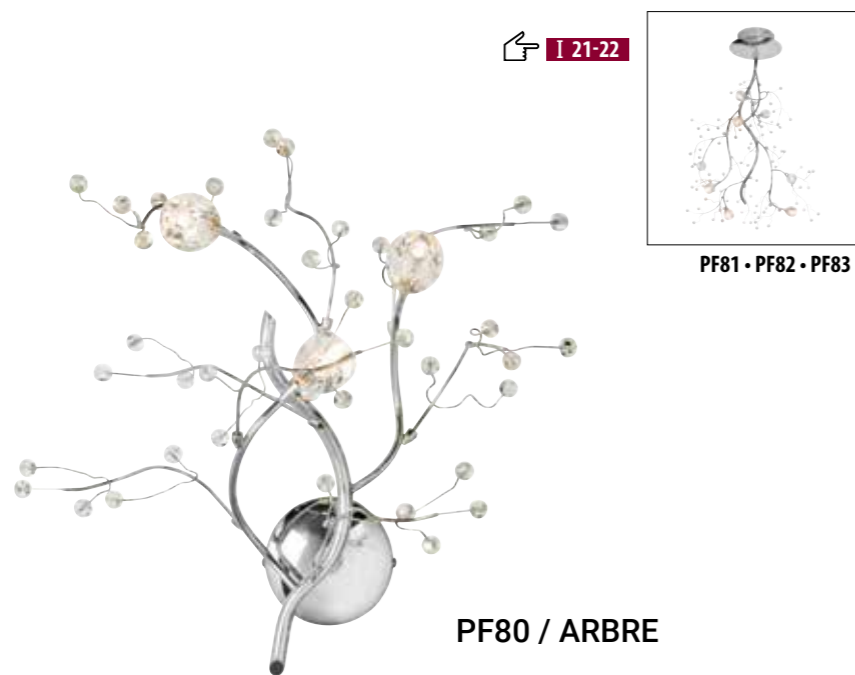

PF81 • PF82 • PF83

PF80 / ARBRE

Metal body with crystal shade and beads							
Code	Class	IP	QC	Lamp/s		Colour/s	
				Base	Max	Transformer included	Transformer Not dimmable
PF80	I	20	21	G4	3 x 20w	•	•