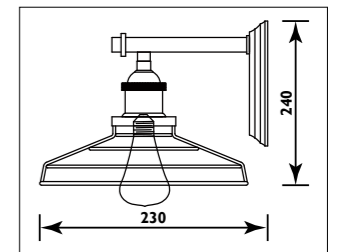

JP0005-BLC

Metal body						
Code	Class	IP	QC	Lamp/s		Colour/s
				Base	Max	
JC159	I	20	21	E27	40w	•
JC160	I	20	21	E27	40w	•

Recommended décor lamps to compliment above fittings: