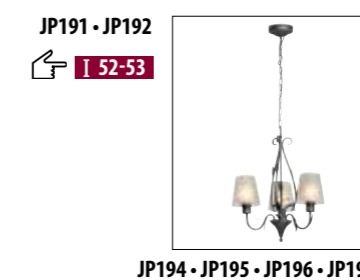

↗ JP070 • JP071

↗ I 32-33

JP072 • JP073 • JP074 • JP075

JP070

JP071 / REAL

JP071

Wrought iron body						
Code	Class	IP	QC	Lamp/s		Colour/s
				Base	Max	
						 Antique bronze
JP240	I	20	21	E14	2 x 60w	•

Metal and polyresin body, alabaster glass shade with crystal drops						
Code	Class	IP	QC	Lamp/s		Colour/s
				Base	Max	
						 Bronze body Amber glass Clear crystal
JP070	I	20	21	E27	1 x 60w	•
JP071	I	20	21	E27	2 x 60w	•