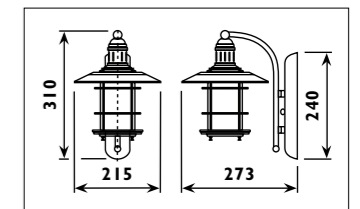

JQ11

JP424 Metal body with alabaster glass shades						
JP440 Metal body with glass shade/s						
Code	Class	IP	QC	Lamp/s		Colour/s
				Base	Max	
						<table border="0"> <tr> <td></td> <td></td> <td></td> </tr> <tr> <td>French white body</td> <td>Antique bronze body</td> <td>Black body</td> </tr> <tr> <td>White glass shades</td> <td>White glass shades</td> <td>Cream glass</td> </tr> </table>
JP424	I	20	21	E27	1 x 60w	•
JP440	I	20	21	E27	1 x 60w	•

JP420 Metal body with clear glass shades						
JQ11 Metal body with frosted glass shade						
Code	Class	IP	QC	Lamp/s		Colour/s
				Base	Max	
						<table border="0"> <tr> <td></td> <td></td> </tr> <tr> <td>Brown body</td> <td>Antique copper body</td> </tr> <tr> <td>Clear glass</td> <td>White glass</td> </tr> </table>
JP420	I	20	21	E14	1 x 60w	•
JQ11	I	20	11	E14	1 x 40w	•