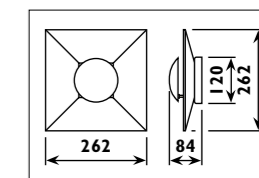

JH50

Aluminium and plastic body with 125mm power cord												
Code	Class	IP	QC	Lamp/s		Ballast		Dimensions			Colour/s	Accessories
				Base	Max	Included	Not dimmable	Length	Depth	Width		
KD33	I	20	21	T5	28w	•	•	1172	37	24	•	•
KD34	I	20	21	T5	35w	•	•	1472	37	24	•	•

Metal and rippled glass body												
Code	Class	IP	QC	Lamp/s		Colour/s						
				Base	Max	Silver/chrome	Orange/chrome					
JH50	I	20	21	G9	50w	•	•