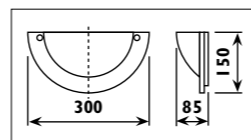

JS02

JE11 Metal body with alabaster glass shade							JS02 Metal body with opal glass shade			
Code	Class	IP	QC	Lamp/s		Colour/s				
				Base	Max					
JE11	I	20	21	E27	60w				•	
JS02	I	20	21	E27	60w	•	•	•		

Metal body with frosted and painted glass shade							
Code	Class	IP	QC	Lamp/s		Colour/s	
				Base	Max		
JJ94	I	20	21	E27	60w	•	•