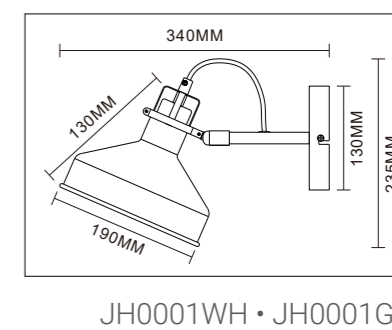

Metal body							
Code	Class	IP	QC	Lamp/s		Max	Colour/s
				Base	Max		
JP0009-BL	I	20	21		E27	1 x 28w	• Black
JP0013-BL	I	20	21		E14	1 x 28w	•

Metal body							
Code	Class	IP	QC	Lamp/s		Colour/s	
				Base	Max	White/ Satin nickel	Grey/ copper
JH0001WH	I	20	21		E27	40w	•
JH0001GY	I	20	21		E27	40w	•