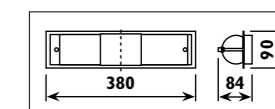

JN32

Metal body, clear glass trim with frosted glass shade						
Code	Class	IP	QC	Lamp/s		Colour/s
				Base	Max	
JN40	I	20	21	E14	2 x 60w	•
JN41	I	20	21	E14	3 x 60w	•
JN42	I	20	21	E14	4 x 60w	•

Metal body with frosted glass shade						
Code	Class	IP	QC	Lamp/s		Colour/s
				Base	Max	
JN32	I	20	21	E14	2 x 60w	•
JN33	I	20	21	E14	3 x 60w	•