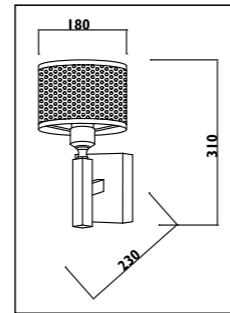

JC159

H 89-90

H 76

H 82

Metal body						
Code	Class	IP	QC	Lamp/s		Colour/s
				Base	Max	
JC159	I	20	21	E27	40w	•
JC160	I	20	21	E27	40w	•

Recommended décor lamps to compliment above fittings:

Metal body										
Code	Class	IP	QC	Lamp/s			Colour/s			
				Base	Max	White	Chrome	Rose gold	Black/ chrome	
PF0001CH	I	20	21	E14	2 x 40w		•			
PF0001RG	I	20	21	E14	2 x 40w			•		
PF0001W	I	20	21	E14	2 x 40w	•				
JP0005-BLC	I	20	21	E27	1 x 40w				•