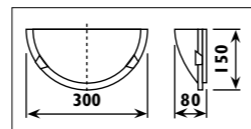

G 51-53

JE12 • JE13 • JE15
CIRC • DOTS • LEAF • LINES
STEM • ZEBRA • FROST

G 57

JE13 • JE15 • JE17

F 10

JE11 DOTS • STEM • ZEBRA

JE11

G 63

JJ95 • JJ96 • JJ97

G 58

JS04 • JS06

JE11 Metal body with alabaster glass shade							JS02 Metal body with opal glass shade			
Code	Class	IP	QC	Lamp/s		Colour/s				
				Base	Max					
JE11	I	20	21	E27	60w				•	
JS02	I	20	21	E27	60w	•	•	•		

Metal body with frosted and painted glass shade							
Code	Class	IP	QC	Lamp/s		Colour/s	
				Base	Max		
JJ94	I	20	21	E27	60w	•	•