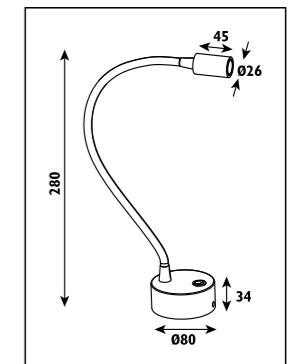

JF371

JY003 Rectangle patterned glass shade with crystals							
JN0001 Metal and glass body with clear crystal							
Code	Class	IP	QC	Lamp/s	Lumen	Colour/s	
				LED (Factory fitted) 4000K		Chrome/white glass	Chrome/clear
JY003	I	20	21	11w	540	•	•
JN0001	I	20	21	18w	1440		•

Aluminium and plated body								
Code	Class	IP	QC	Lamp/s	Feature/s	Lumen	Colour/s	
				LED (Factory fitted) 4000K	Beam angle		Black	Aluminium
JF369	II	20	21	3w	36°	158	•	•
JF371	II	20	21	5w	36°	347	•	•