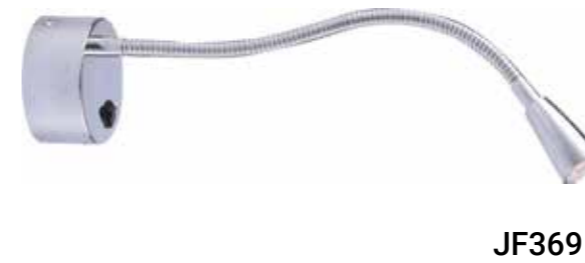

JF369

JY003 Rectangle patterned glass shade with crystals							
JN0001 Metal and glass body with clear crystal							
Code	Class	IP	QC	Lamp/s	Lumen	Colour/s	
				LED (Factory fitted) 4000K		Chrome/white glass	Chrome/clear
JY003	I	20	21	11w	540	•	•
JN0001	I	20	21	18w	1440		•

Aluminium and plated body								
Code	Class	IP	QC	Lamp/s	Feature/s	Lumen	Colour/s	
				LED (Factory fitted) 4000K	Beam angle		Black	Aluminium
JF369	II	20	21	3w	36°	158	•	•
JF371	II	20	21	5w	36°	347	•	•