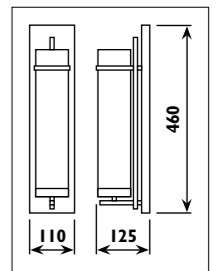

JP420

JP424 Metal body with alabaster glass shades						
JP440 Metal body with glass shade/s						
Code	Class	IP	QC	Lamp/s		Colour/s
				Base	Max	
						<table border="0"> <tr> <td></td> <td></td> <td></td> </tr> <tr> <td>French white body</td> <td>Antique bronze body</td> <td>Black body</td> </tr> <tr> <td>White glass shades</td> <td>White glass shades</td> <td>Cream glass</td> </tr> </table>
JP424	I	20	21	E27	1 x 60w	•
JP440	I	20	21	E27	1 x 60w	•

JP420 Metal body with clear glass shades						
JQ11 Metal body with frosted glass shade						
Code	Class	IP	QC	Lamp/s		Colour/s
				Base	Max	
						<table border="0"> <tr> <td></td> <td></td> </tr> <tr> <td>Brown body</td> <td>Antique copper body</td> </tr> <tr> <td>Clear glass</td> <td>White glass</td> </tr> </table>
JP420	I	20	21	E14	1 x 60w	•
JQ11	I	20	11	E14	1 x 40w	•