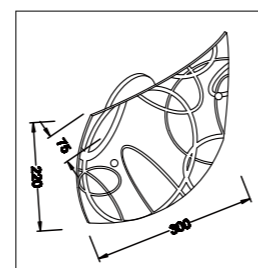

JE0007 • JE0008
G 54

JE0008

Metal body with glass shade								
Code	Class	IP	QC	Lamp/s		Colour/s		
				Base	Max	Gold	Silver	White
JE0007G	I	20	24	E27	60w	•		
JE0007S	I	20	24	E27	60w		•	
JE0008	I	20	24	E27	60w			•

Metal body with frosted glass shade						
Code	Class	IP	QC	Lamp/s		Colour/s
				Base	Max	Chrome knobs White glass
JH17	I	20	21	E14	60w	•
JH18	I	20	21	E14	60w	•
JH19	I	20	21	E14	60w	•