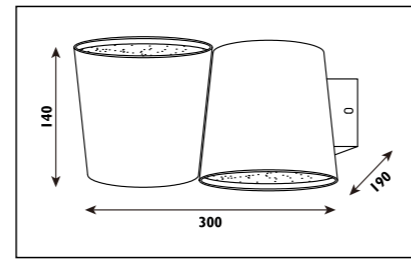

MDY002

LWL012 Die-cast aluminium body							
MDY002 Metal body with acrylic lens							
Code	Class	IP	QC	Lamp/s LED (Factory fitted) 4000K	Lumen 	Colour/s Black outside/ Gold inside White Satin silver	
LWL012	I	20	21	1 x 9w	1000	•	
MDY002	I	20	21	2 x 6w	2680	•