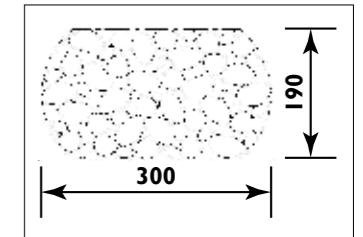

PF0001CH • PF0001RG
PF0001W