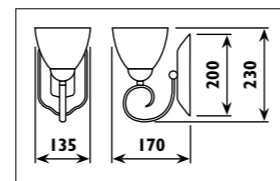

JP424

JP424 Metal body with alabaster glass shades						
JP440 Metal body with glass shade/s						
Code	Class	IP	QC	Lamp/s		Colour/s
				Base	Max	
						<table border="0"> <tr> <td></td> <td></td> <td></td> </tr> <tr> <td>French white body</td> <td>Antique bronze body</td> <td>Black body</td> </tr> <tr> <td>White glass shades</td> <td>White glass shades</td> <td>Cream glass</td> </tr> </table>
JP424	I	20	21	E27	1 x 60w	•
JP440	I	20	21	E27	1 x 60w	•

JP420 Metal body with clear glass shades						
JQ11 Metal body with frosted glass shade						
Code	Class	IP	QC	Lamp/s		Colour/s
				Base	Max	
						<table border="0"> <tr> <td></td> <td></td> </tr> <tr> <td>Brown body</td> <td>Antique copper body</td> </tr> <tr> <td>Clear glass</td> <td>White glass</td> </tr> </table>
JP420	I	20	21	E14	1 x 60w	•
JQ11	I	20	11	E14	1 x 40w	•