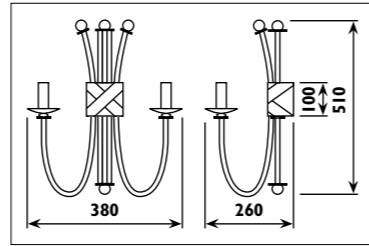

↗ I 30-31

JP240

↗ JP070 • JP071

↗ G 65

↗ JP070 • JP071

↗ I 32-33

Wrought iron body						
Code	Class	IP	QC	Lamp/s		Colour/s
				Base	Max	
						 Antique bronze
JP240	I	20	21	E14	2 x 60w	•

Metal and polyresin body, alabaster glass shade with crystal drops						
Code	Class	IP	QC	Lamp/s		Colour/s
				Base	Max	
						 Bronze body Amber glass Clear crystal
JP070	I	20	21	E27	1 x 60w	•
JP071	I	20	21	E27	2 x 60w	•