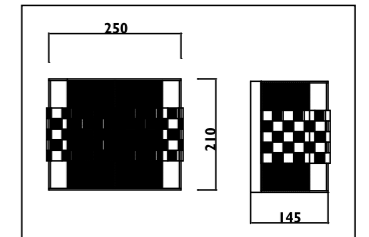

JC158

Metal body							
Code	Class	IP	QC	Lamp/s		Colour/s	
				Base	Max		
JC152	I	20	21	E27	40w	•	
JC158	I	20	21	E27	40w	•	

Recommended décor lamps to compliment above fittings: