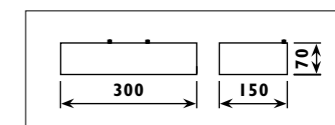

JH42

Metal body with fabric shade						
Code	Class	IP	QC	Lamp/s		Colour/s
				Base	Max	
						 Chrome body/ white shade
JP270	I	20	20	E14	2 x 11w	•

JN0002CH Metal body							
JH42 Wood and metal body with frosted glass lens							
Code	Class	IP	QC	Lamp/s		Colour/s	
				Base	Max		
						Chrome	Aluminium body dark wood shade
JN0002CH	I	20	21	E27	42w	•	
JH42	I	20	21		E14		•