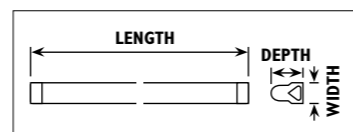

KD33

KD33

KD34

Aluminium and plastic body with 125mm power cord												
Code	Class	IP	QC	Lamp/s		Ballast		Dimensions			Colour/s	Accessories
				Base	Max	Included	Not dimmable	Length	Depth	Width		
KD33	I	20	21	T5	28w	•	•	1172	37	24	•	•
KD34	I	20	21	T5	35w	•	•	1472	37	24	•	•

Metal and rippled glass body												
Code	Class	IP	QC	Lamp/s		Colour/s						
				Base	Max	Silver/chrome	Orange/chrome					
JH50	I	20	21	G9	50w	•	•