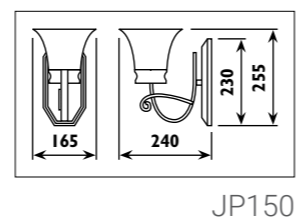

Metal body with frosted glass shade						
Code	Class	IP	QC	Lamp/s		Colour/s
				Base	Max	
				E27		Antique bronze body Cream glass
JP150	I	20	21	E27	1 x 60w	•
JP151	I	20	21	E27	2 x 60w	•

Metal body with frosted glass shade						
Code	Class	IP	QC	Lamp/s		Colour/s
				Base	Max	
				E27		Charcoal body White shade
JP191	I	20	21	E27	1 x 60w	•
JP192	I	20	21	E27	2 x 60w	•