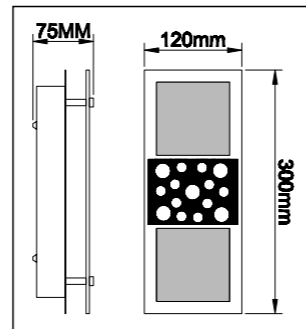

JY003

JY003 Rectangle patterned glass shade with crystals							
JN0001 Metal and glass body with clear crystal							
Code	Class	IP	QC	Lamp/s	Lumen	Colour/s	
				LED (Factory fitted) 4000K		Chrome/white glass	Chrome/clear
JY003	I	20	21	11w	540	•	•
JN0001	I	20	21	18w	1440		•

Aluminium and plated body								
Code	Class	IP	QC	Lamp/s	Feature/s	Lumen	Colour/s	
				LED (Factory fitted) 4000K	Beam angle		Black	Aluminium
JF369	II	20	21	3w	36°	158	•	•
JF371	II	20	21	5w	36°	347	•	•