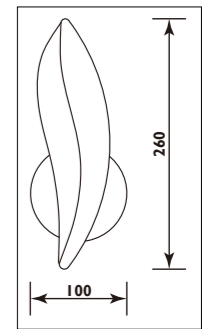

LPN029

JP812 Metal body with acrylic crystal shades							
LP029 Aluminium and acrylic body							
Code	Class	IP	QC	Lamp/s LED (Factory fitted) 3200K | 4000K	Lumen 	Colour/s White Chrome body/ Clear acrylic crystal shades	
JP812	I	20	21	2 x 5w	800	•	
LPN029	I	20	21	1 x 11w	840	•