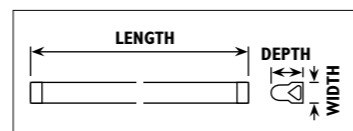

KD33

KD34

KD34

Aluminium and plastic body with 125mm power cord												
Code	Class	IP	QC	Lamp/s		Ballast		Dimensions			Colour/s	Accessories
				Base	Max	Included	Not dimmable	Length	Depth	Width		
KD33	I	20	21	T5	28w	•	•	1172	37	24	•	•
KD34	I	20	21	T5	35w	•	•	1472	37	24	•	•

Metal and rippled glass body												
Code	Class	IP	QC	Lamp/s		Colour/s						
				Base	Max	Silver/chrome	Orange/chrome					
JH50	I	20	21	G9	50w	•	•