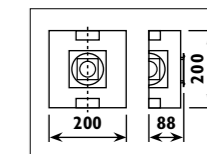

JH17

JE0007 • JE0008
G 54

Metal body with glass shade								
Code	Class	IP	QC	Lamp/s		Colour/s		
				Base	Max	Gold	Silver	White
JE0007G	I	20	24	E27	60w	•		
JE0007S	I	20	24	E27	60w		•	
JE0008	I	20	24	E27	60w			•

Metal body with frosted glass shade						
Code	Class	IP	QC	Lamp/s		Colour/s
				Base	Max	Chrome knobs White glass
JH17	I	20	21	E14	60w	•
JH18	I	20	21	E14	60w	•
JH19	I	20	21	E14	60w	•