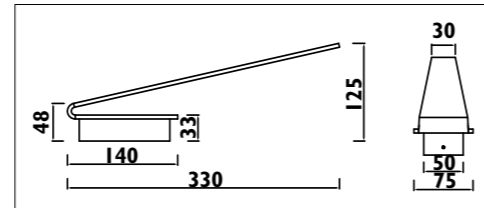

LWL012

LWL012 Die-cast aluminium body							
MDY002 Metal body with acrylic lens							
Code	Class	IP	QC	Lamp/s LED (Factory fitted) 4000K	Lumen 	Colour/s Black outside/ Gold inside White Satin silver	
LWL012	I	20	21	1 x 9w	1000	•	
MDY002	I	20	21	2 x 6w	2680	•	

JP812 Metal body with acrylic crystal shades							
LP029 Aluminium and acrylic body							
Code	Class	IP	QC	Lamp/s LED (Factory fitted) 3200K | 4000K	Lumen 	Colour/s White Chrome body/ Clear acrylic crystal shades	
JP812	I	20	21	2 x 5w	800	•	
LPN029	I	20	21	1 x 11w	840	•