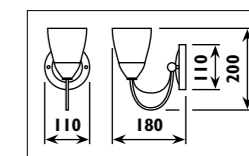

JH78

I 28

JH78 - JH79

I 26-27

Metal body with glass shade/s							
Code	Class	IP	QC	Lamp/s		Colour/s	
				Base	Max		
JP323	I	20	20	E14	2 x 40w		•
JP435	I	20	21	E14	1 x 40w	•	

Metal body with opal glass shades						
Code	Class	IP	QC	Lamp/s		Colour/s
				Base	Max	
JH78	I	20	11	E14	1 x 40w	•
JH79	I	20	11	E14	2 x 40w	•