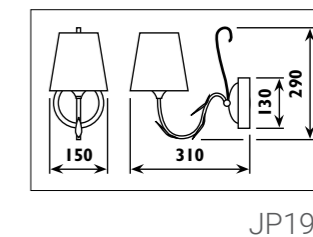

Metal body with frosted glass shade						
Code	Class	IP	QC	Lamp/s		Colour/s
				Base	Max	
				E27		Antique bronze body Cream glass
JP150	I	20	21	E27	1 x 60w	•
JP151	I	20	21	E27	2 x 60w	•

Metal body with frosted glass shade						
Code	Class	IP	QC	Lamp/s		Colour/s
				Base	Max	
				E27		Charcoal body White shade
JP191	I	20	21	E27	1 x 60w	•
JP192	I	20	21	E27	2 x 60w	•