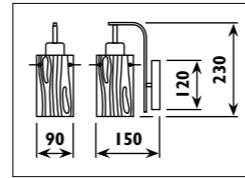

H 106-107

JH181

JP428 • JP429

I 24-25

JH100 • JH101

I 54-55

JH181 Chrome body and patterned glass shade							
JH100 • JH101 Chrome body with crackle glass shade							
Code	Class	IP	QC	Lamp/s		Colour/s	
				Base	Max	Chrome body White glass	Chrome body Chrome/clear glass
JH181	I	20	21	E27	1 x 40w		•
JH100	I	20	21	E14	1 x 60w	•	
JH101	I	20	21	E14	2 x 60w	•	

Metal body with white glass shades							
Code	Class	IP	QC	Lamp/s		Colour/s	
				Base	Max	Chrome body White glass	
JP428	I	20	21	E14	1 x 60w	•	
JP429	I	20	21	E14	2 x 60w	•