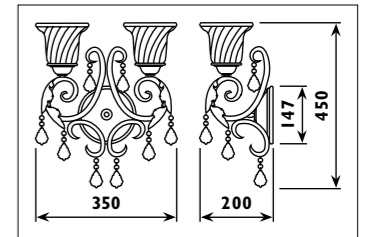

↗ JP070 • JP071

↗ I 32-33

JP072 • JP073 • JP074 • JP075

JP070

JP071 / REAL

JP071

Wrought iron body						
Code	Class	IP	QC	Lamp/s		Colour/s
				Base	Max	
						 Antique bronze
JP240	I	20	21	E14	2 x 60w	•

Metal and polyresin body, alabaster glass shade with crystal drops						
Code	Class	IP	QC	Lamp/s		Colour/s
				Base	Max	
						 Bronze body Amber glass Clear crystal
JP070	I	20	21	E27	1 x 60w	•
JP071	I	20	21	E27	2 x 60w	•