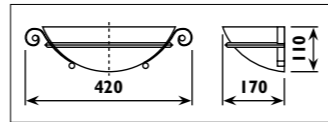

G 64

H 97

JE40

G 65

H 97

Metal body with alabaster glass shade							
Code	Class	IP	QC	Lamp/s		Colour/s	
				Base	Max		
JE40	I	20	21	E27	60w	•	•
JJ60	I	20	21	E27	60w		•

JC152 • JC158

H 75

Metal body							
Code	Class	IP	QC	Lamp/s		Colour/s	
				Base	Max		
JC152	I	20	21	E27	40w	•	
JC158	I	20	21	E27	40w	•	

Recommended décor lamps to compliment above fittings: