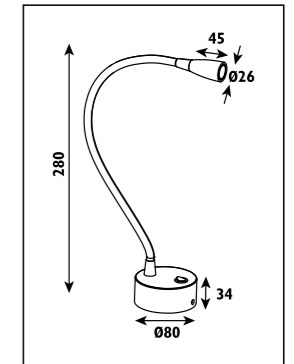

JF369

JY003 Rectangle patterned glass shade with crystals							
JN0001 Metal and glass body with clear crystal							
Code	Class	IP	QC	Lamp/s	Lumen	Colour/s	
				LED (Factory fitted) 4000K		Chrome/white glass	Chrome/clear
JY003	I	20	21	11w	540	•	•
JN0001	I	20	21	18w	1440		•

Aluminium and plated body								
Code	Class	IP	QC	Lamp/s	Feature/s	Lumen	Colour/s	
				LED (Factory fitted) 4000K	Beam angle		Black	Aluminium
JF369	II	20	21	3w	36°	158	•	•
JF371	II	20	21	5w	36°	347	•	•