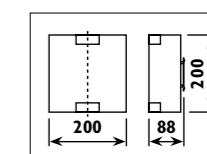

JH19

Metal body with glass shade								
Code	Class	IP	QC	Lamp/s		Colour/s		
				Base	Max	Gold	Silver	White
JE0007G	I	20	24	E27	60w	•		
JE0007S	I	20	24	E27	60w		•	
JE0008	I	20	24	E27	60w			•

Metal body with frosted glass shade						
Code	Class	IP	QC	Lamp/s		Colour/s
				Base	Max	Chrome knobs White glass
JH17	I	20	21	E14	60w	•
JH18	I	20	21	E14	60w	•
JH19	I	20	21	E14	60w	•