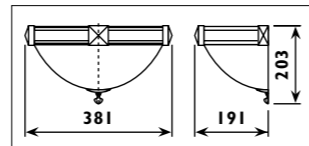

JJ60

Metal body with alabaster glass shade							
Code	Class	IP	QC	Lamp/s		Colour/s	
				Base	Max		
JE40	I	20	21	E27	60w	•	•
JJ60	I	20	21	E27	60w		•