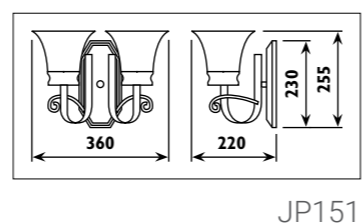

Metal body with frosted glass shade						
Code	Class	IP	QC	Lamp/s		Colour/s
				Base	Max	
				E27		Antique bronze body Cream glass
JP150	I	20	21	E27	1 x 60w	•
JP151	I	20	21	E27	2 x 60w	•

Metal body with frosted glass shade						
Code	Class	IP	QC	Lamp/s		Colour/s
				Base	Max	
				E27		Charcoal body White shade
JP191	I	20	21	E27	1 x 60w	•
JP192	I	20	21	E27	2 x 60w	•