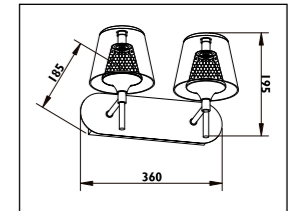

LWL012 Die-cast aluminium body							
MDY002 Metal body with acrylic lens							
Code	Class	IP	QC	Lamp/s LED (Factory fitted) 4000K	Lumen 	Colour/s Black outside/ Gold inside White Satin silver	
LWL012	I	20	21	1 x 9w	1000	•	
MDY002	I	20	21	2 x 6w	2680	•	

JP812

JP812 Metal body with acrylic crystal shades							
LP029 Aluminium and acrylic body							
Code	Class	IP	QC	Lamp/s LED (Factory fitted) 3200K | 4000K	Lumen 	Colour/s White Chrome body/ Clear acrylic crystal shades	
JP812	I	20	21	2 x 5w	800	•	
LPN029	I	20	21	1 x 11w	840	•