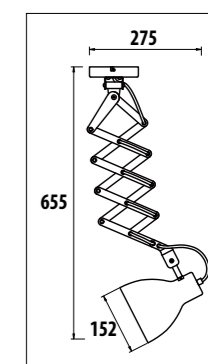

JN0002CH

Metal body with fabric shade						
Code	Class	IP	QC	Lamp/s		Colour/s
				Base	Max	
						 Chrome body/ white shade
JP270	I	20	20	E14	2 x 11w	•

JN0002CH Metal body							
JH42 Wood and metal body with frosted glass lens							
Code	Class	IP	QC	Lamp/s		Colour/s	
				Base	Max		
						Chrome	Aluminium body dark wood shade
JN0002CH	I	20	21	E27	42w	•	
JH42	I	20	21		E14		•