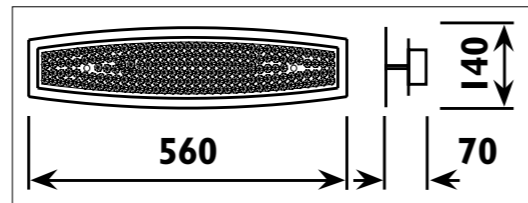

JN0001

JY003 Rectangle patterned glass shade with crystals							
JN0001 Metal and glass body with clear crystal							
Code	Class	IP	QC	Lamp/s	Lumen	Colour/s	
				LED (Factory fitted) 4000K		Chrome/white glass	Chrome/clear
JY003	I	20	21	11w	540	•	•
JN0001	I	20	21	18w	1440		•

Aluminium and plated body								
Code	Class	IP	QC	Lamp/s	Feature/s	Lumen	Colour/s	
				LED (Factory fitted) 4000K	Beam angle		Black	Aluminium
JF369	II	20	21	3w	36°	158	•	•
JF371	II	20	21	5w	36°	347	•	•