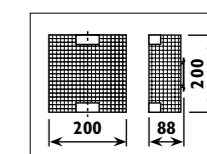

JE0007 • JE0008
G 54

JH18

Metal body with glass shade								
Code	Class	IP	QC	Lamp/s		Colour/s		
				Base	Max	Gold	Silver	White
JE0007G	I	20	24	E27	60w	•		
JE0007S	I	20	24	E27	60w		•	
JE0008	I	20	24	E27	60w			•

Metal body with frosted glass shade						
Code	Class	IP	QC	Lamp/s		Colour/s
				Base	Max	Chrome knobs White glass
JH17	I	20	21	E14	60w	•
JH18	I	20	21	E14	60w	•
JH19	I	20	21	E14	60w	•