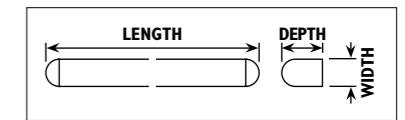

KD18

Metal body with crystal shade						
Code	Class	IP	QC	Lamp/s		Colour/s
				Base	Max	
JH210	I	20	21	G9	2 x 40w	•

Plastic body										
Code	Class	IP	QC	Lamp/s			Dimensions			Colour/s
				Base	Max	Ballast included	(mm)			
				Fluorescent tube			Length	Depth	Width	
KD18	II	20	31	T8	18w	•	636	48	30	•