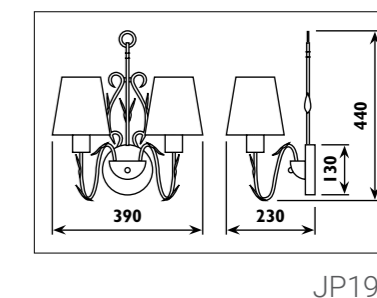

Metal body with frosted glass shade						
Code	Class	IP	QC	Lamp/s		Colour/s
				Base	Max	
				E27		Antique bronze body Cream glass
JP150	I	20	21	E27	1 x 60w	•
JP151	I	20	21	E27	2 x 60w	•

Metal body with frosted glass shade						
Code	Class	IP	QC	Lamp/s		Colour/s
				Base	Max	
				E27		Charcoal body White shade
JP191	I	20	21	E27	1 x 60w	•
JP192	I	20	21	E27	2 x 60w	•