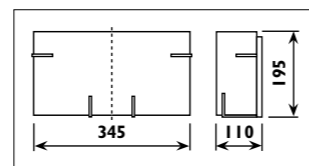

JH04

Metal body with frosted glass shade								
Code	Class	IP	QC	Lamp/s		Colour/s		
				Base	Max	Chrome knobs White glass	Chrome brackets White glass	Mahogany brown body White glass
JG90	I	20	21	E27	2 x 60w			•
JD32	I	20	21	E14	1 x 40w	•		
JH04	I	20	21	E27	1 x 60w		•	

Metal body with frosted glass lens						
Code	Class	IP	QC	Lamp/s		Colour/s
				Base	Max	
JD65	I	20	21	R7s QI 78mm	1 x 100w	•
JD70	I	20	21	R7s QI 78mm	1 x 100w	•