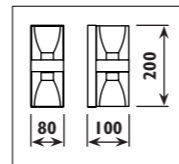

JH210

KD18

Metal body with crystal shade						
Code	Class	IP	QC	Lamp/s		Colour/s
				Base	Max	
JH210	I	20	21	G9	2 x 40w	•

Plastic body										
Code	Class	IP	QC	Lamp/s			Dimensions			Colour/s
				Base	Max	Ballast included	(mm)			
				Fluorescent tube			Length	Depth	Width	
KD18	II	20	31	T8	18w	•	636	48	30	•