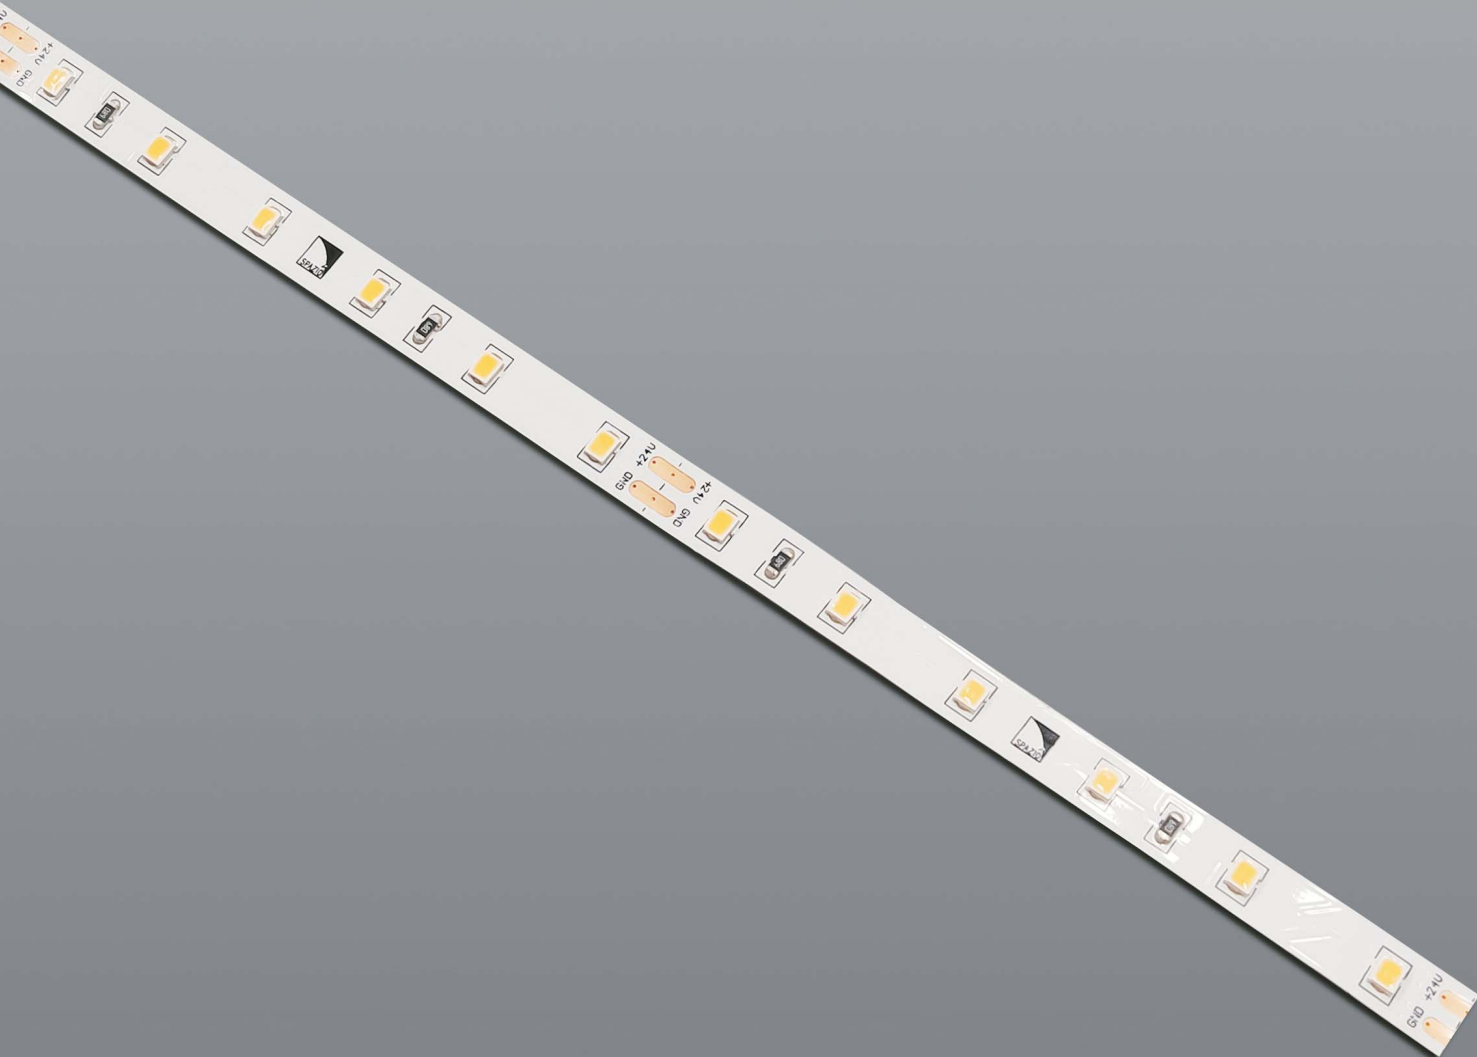

[view online](#)

60 LED TAPE

view online 

120 LED TAPE

view online

EXTERIOR

ONLY CTC

view online 