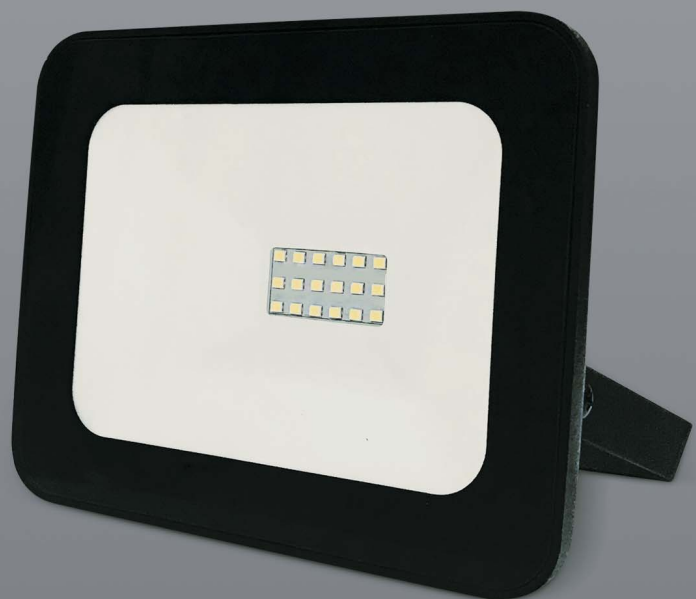

CAPRI DOWN

[view online](#)

RUBIK

view online 

ASTRAL

view online

CAGE

view online

ANGLER

[view online](#)

POLCO

view online

FOCUS

IPLAST 2

view online 

MYCO LED