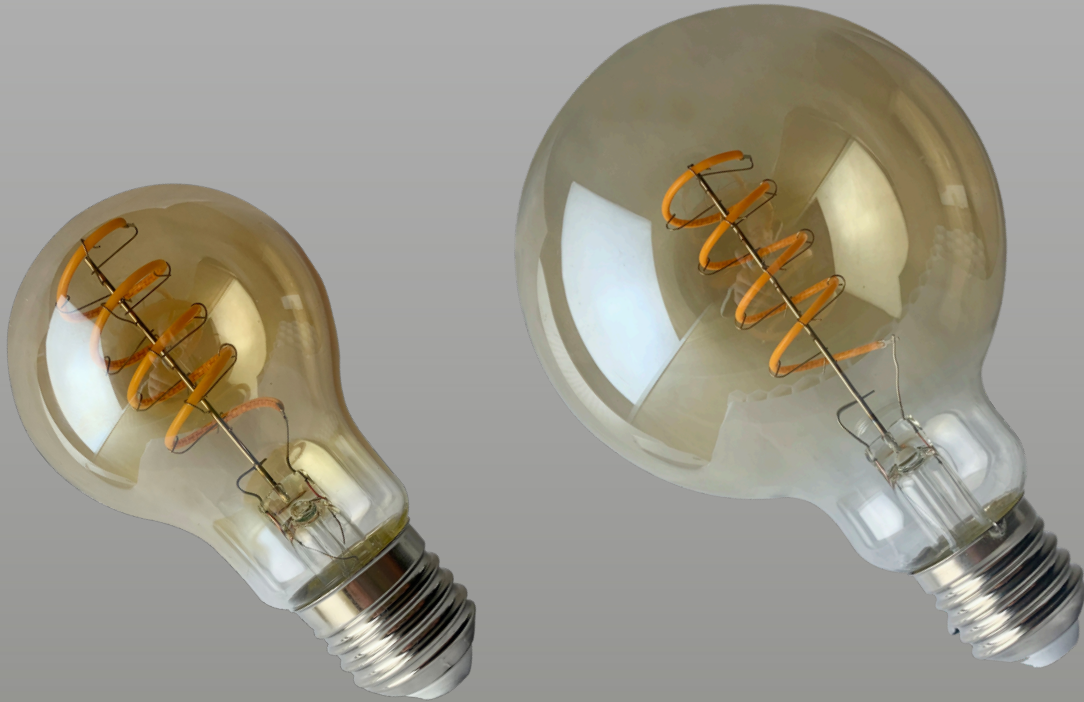

Twisted Filament

A60 and G80 dimmable twisted filament lamp with an E27 base. Amber glass body.

Colour Temperature: 2200K

A60 - LA2.06010

4W/280Lm

Diam.60 X H.108

G80 - LA2.08010

4W/280Lm

Diam.80 X H.120

SUGGESTED RETAIL PRICES

R 86.09 EXCL. VAT

R 99.00 INCL. VAT

R 111.30 EXCL. VAT

R 128.00 INCL. VAT