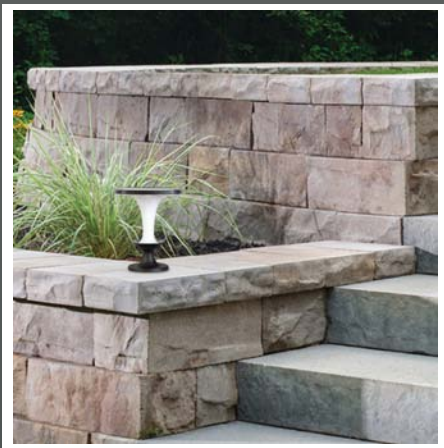

Colour Temperature Changing solar post top with polycarbonate body and diffuser
All accessories included

4701.30

2W / CTC - 3000, 4000, 6000K / 100Lm

IP54

Diam.165 X H.195

SUGGESTED RETAIL PRICES

R 908.69 Excl. VAT

R 1045.00 Incl. VAT