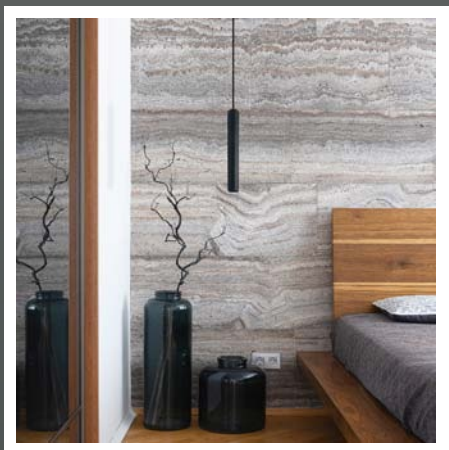

# Bells Pendant

Gu10 pendant available in 3 lengths. The diameter of the fitting and the base is the same size.  
Ideal for cluster applications

Colours: Sand Black(30), Sand White(31)

**Small - 8674.23XX**