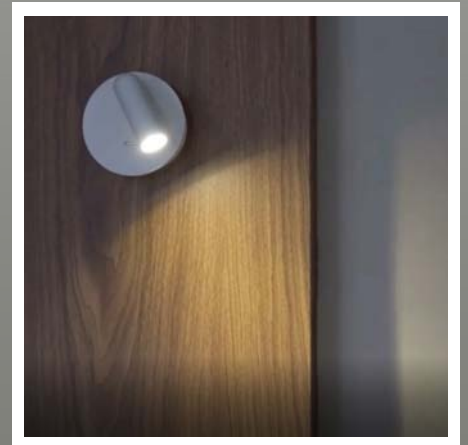

# Hilton Charge Up

Adjustable reading light with a metal body  
Rechargeable, no electrical installation required  
USB cable and double sided tape included

Colours: Sand Black(30), Sand White(31)

**8295.30XX**