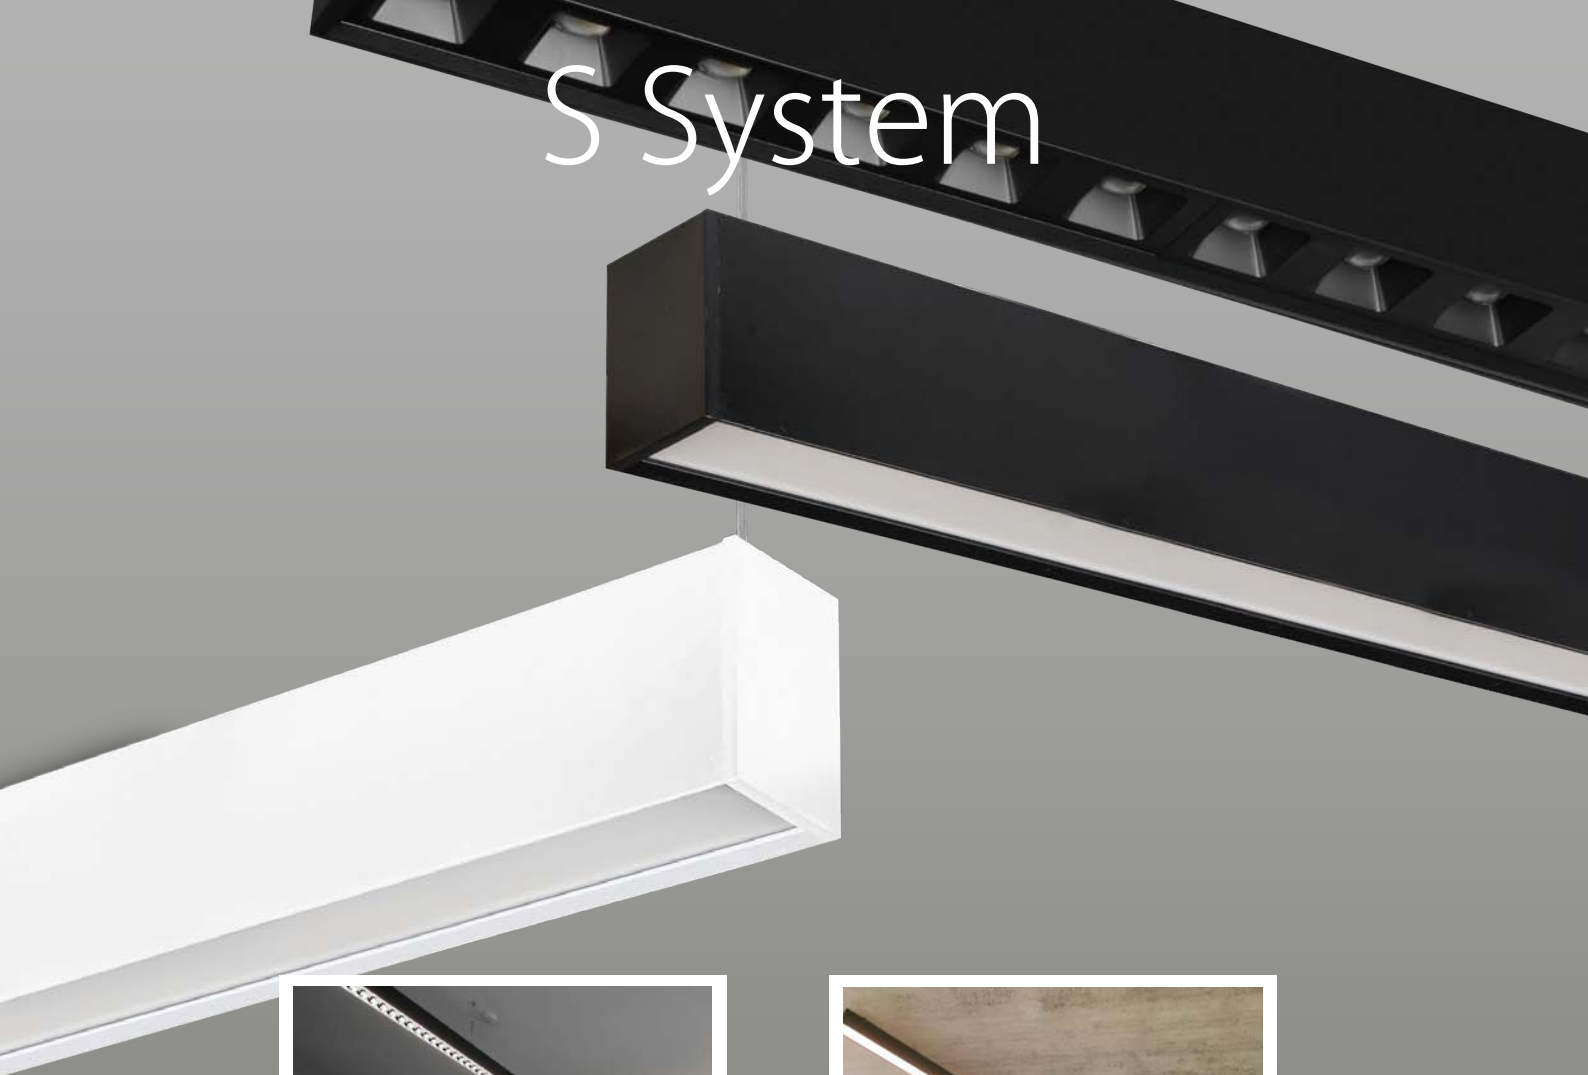

# S System

Colour Temperature Changing linkable linear or lens (individual optic lenses) fitting. Aluminium body and polycarbonate reflector. Available in black and white (linear version only)

Colours: Black(30), White(31)