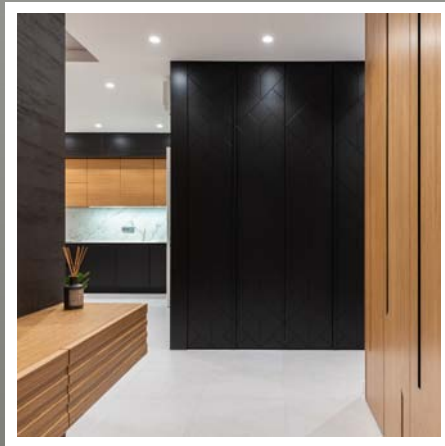

2227 in Black

Interior Gu10 tilt downlight
Available in black and white
Aluminium body

Colours: Black(30), White(31)

2227/XX

10W/Gu10

Diam.92 x H.25

SUGGESTED RETAIL PRICES

R 146.96 EXCL. VAT

R 169.00 INCL. VAT