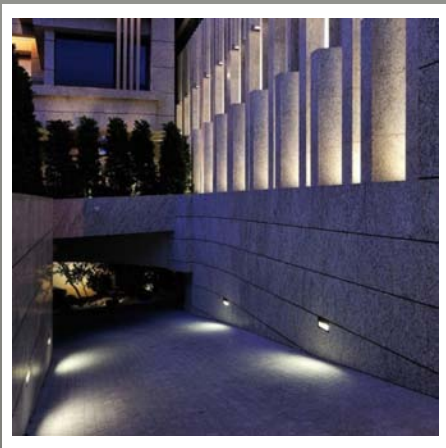

Taj CTC

Colour Temperature Changing Footlight available in 3 sizes
ABS body and polycarbonate diffuser
Includes LED driver
Coastal Quality - IP65

Colours: Black(30), White(31), Grey(50)
CTC -3000K / 4000K / 6500K

Small - 4495.1.XX
2W/100Lm
W.100 x H.60 x D.33

Medium - 4495.1M.XX
3.8W/200Lm
W.160 x H.70 x D.33

Large - 4495.2.XX
5W/250Lm
W.220 x H.80 x D.36

SUGGESTED RETAIL PRICES

R 225.23 Excl. VAT
R 259.00 Incl. VAT

R 290.45 Excl. VAT
R 334.00 Incl. VAT

R 334.80 Excl. VAT
R 385.00 Incl. VAT