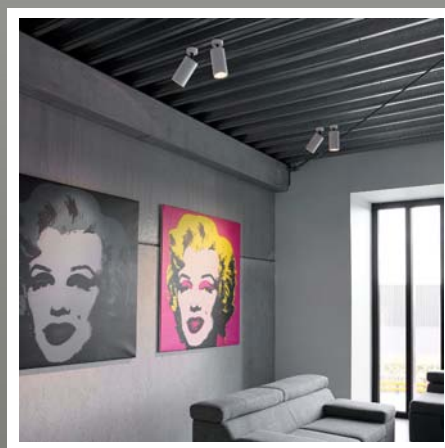

# Kaapstad

Adjustable surface and 3 wire track mounted spots  
Available in black, white and sand gold  
Aluminium body

Colours: Black(30), White(31)

**Surface - 8920.2.XX**

10W/Gu10

Diam.56 x H.130

**3 Wire - 8920.1.XX**