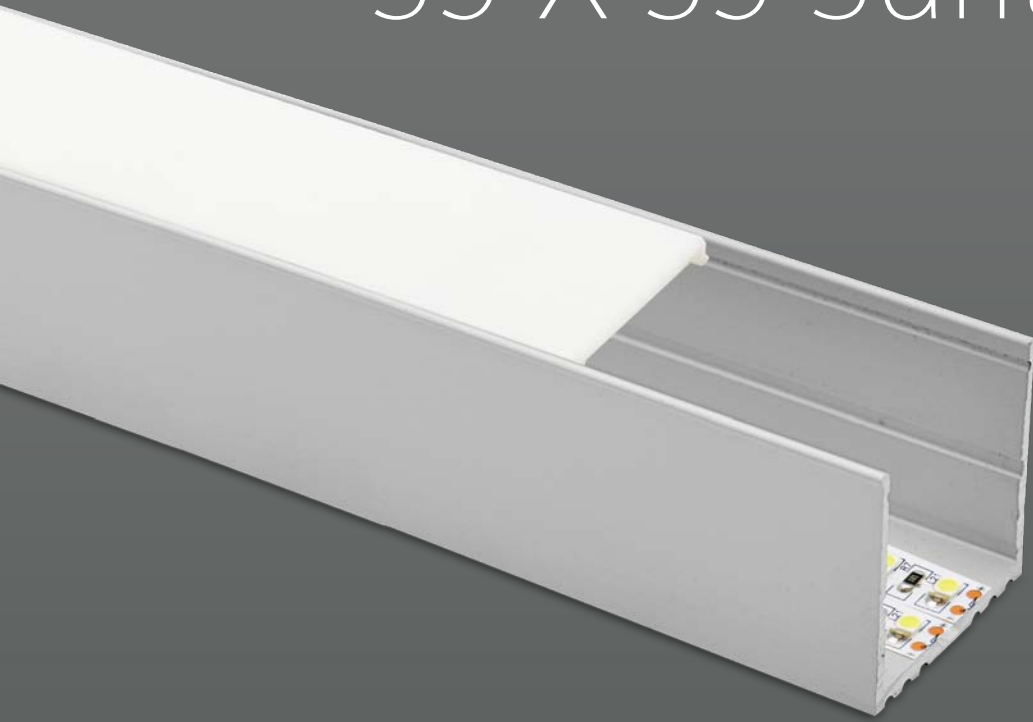

35 X 35 Surface

Anodised aluminium profile, available in 2m lengths.
Components sold separately
Suitable for 4 - 14mm tapelight

Colours: Anodised Aluminium

1043.3.05

W.35 x H.35 x L.2000

SUGGESTED RETAIL PRICES

R 665.24 EXCL. VAT

R 765.00 INCL. VAT