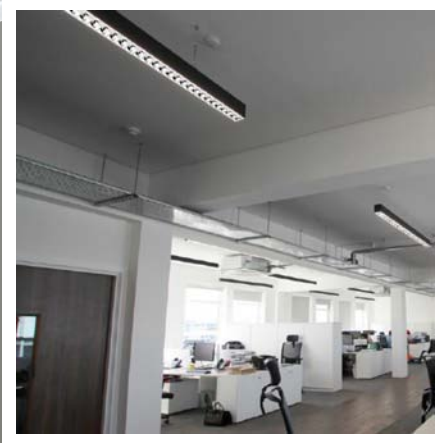

# S System

Colour Temperature Changing linkable linear or lens (individual optic lenses) fitting. Aluminium body and polycarbonate reflector. Available in black and white (linear version only)

Colours: Black(30), White(31)