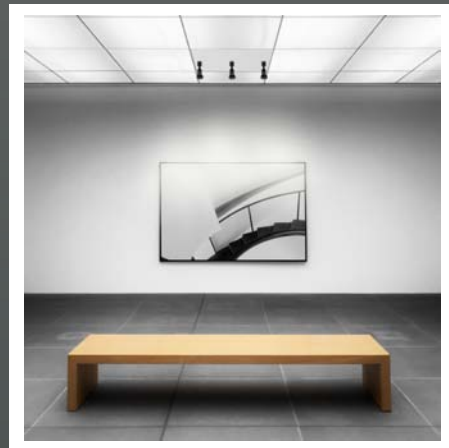

Covert

Adjustable mini surface and 3 wire track mounted spots
Available in black and white
Aluminium body

Colours: Black(30), White(31)

Surface - 8921.2.XX

10W/Gu10

Diam.30 x H.40

3 Wire - 8921.1.XX

10W/Gu10

Diam.30 x H.40

SUGGESTED RETAIL PRICES

R 126.09 EXCL. VAT

R 145.00 INCL. VAT

R 126.09 EXCL. VAT

R 145.00 INCL. VAT