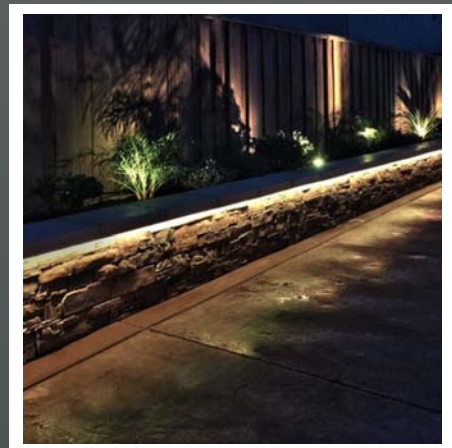

2835 - 60LED Waterproof

Waterproof tapelight with Flexible PVC body and adhesive back
Sold per meter or in a 50m roll
Components sold separately
Straight 230V - no driver required

1032.2835.6040

5W/4000K/1560Lm per M

IP65

W.11 x H.7 x L.1000 / 50 000

SUGGESTED RETAIL PRICES

R 71.30 Excl. VAT

R 82.00 Incl. VAT