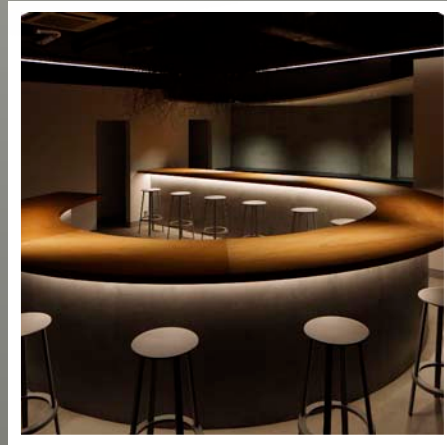

Neonflex Back Bending

Back bending 5 meter LED strip made up of silicone
24V constant voltage driver required
Max. length from driver:
For single ended wiring - max. 5m
For double ended wiring - max. 10m

1035.0130

7.2W/3000K/800Lm per M

1035.0140

7.2W/4000K/800Lm per M

10mm x 10mm sections (5 meter roll)

SUGGESTED RETAIL PRICES

R 1060.86 EXCL. VAT

R 1220.00 INCL. VAT